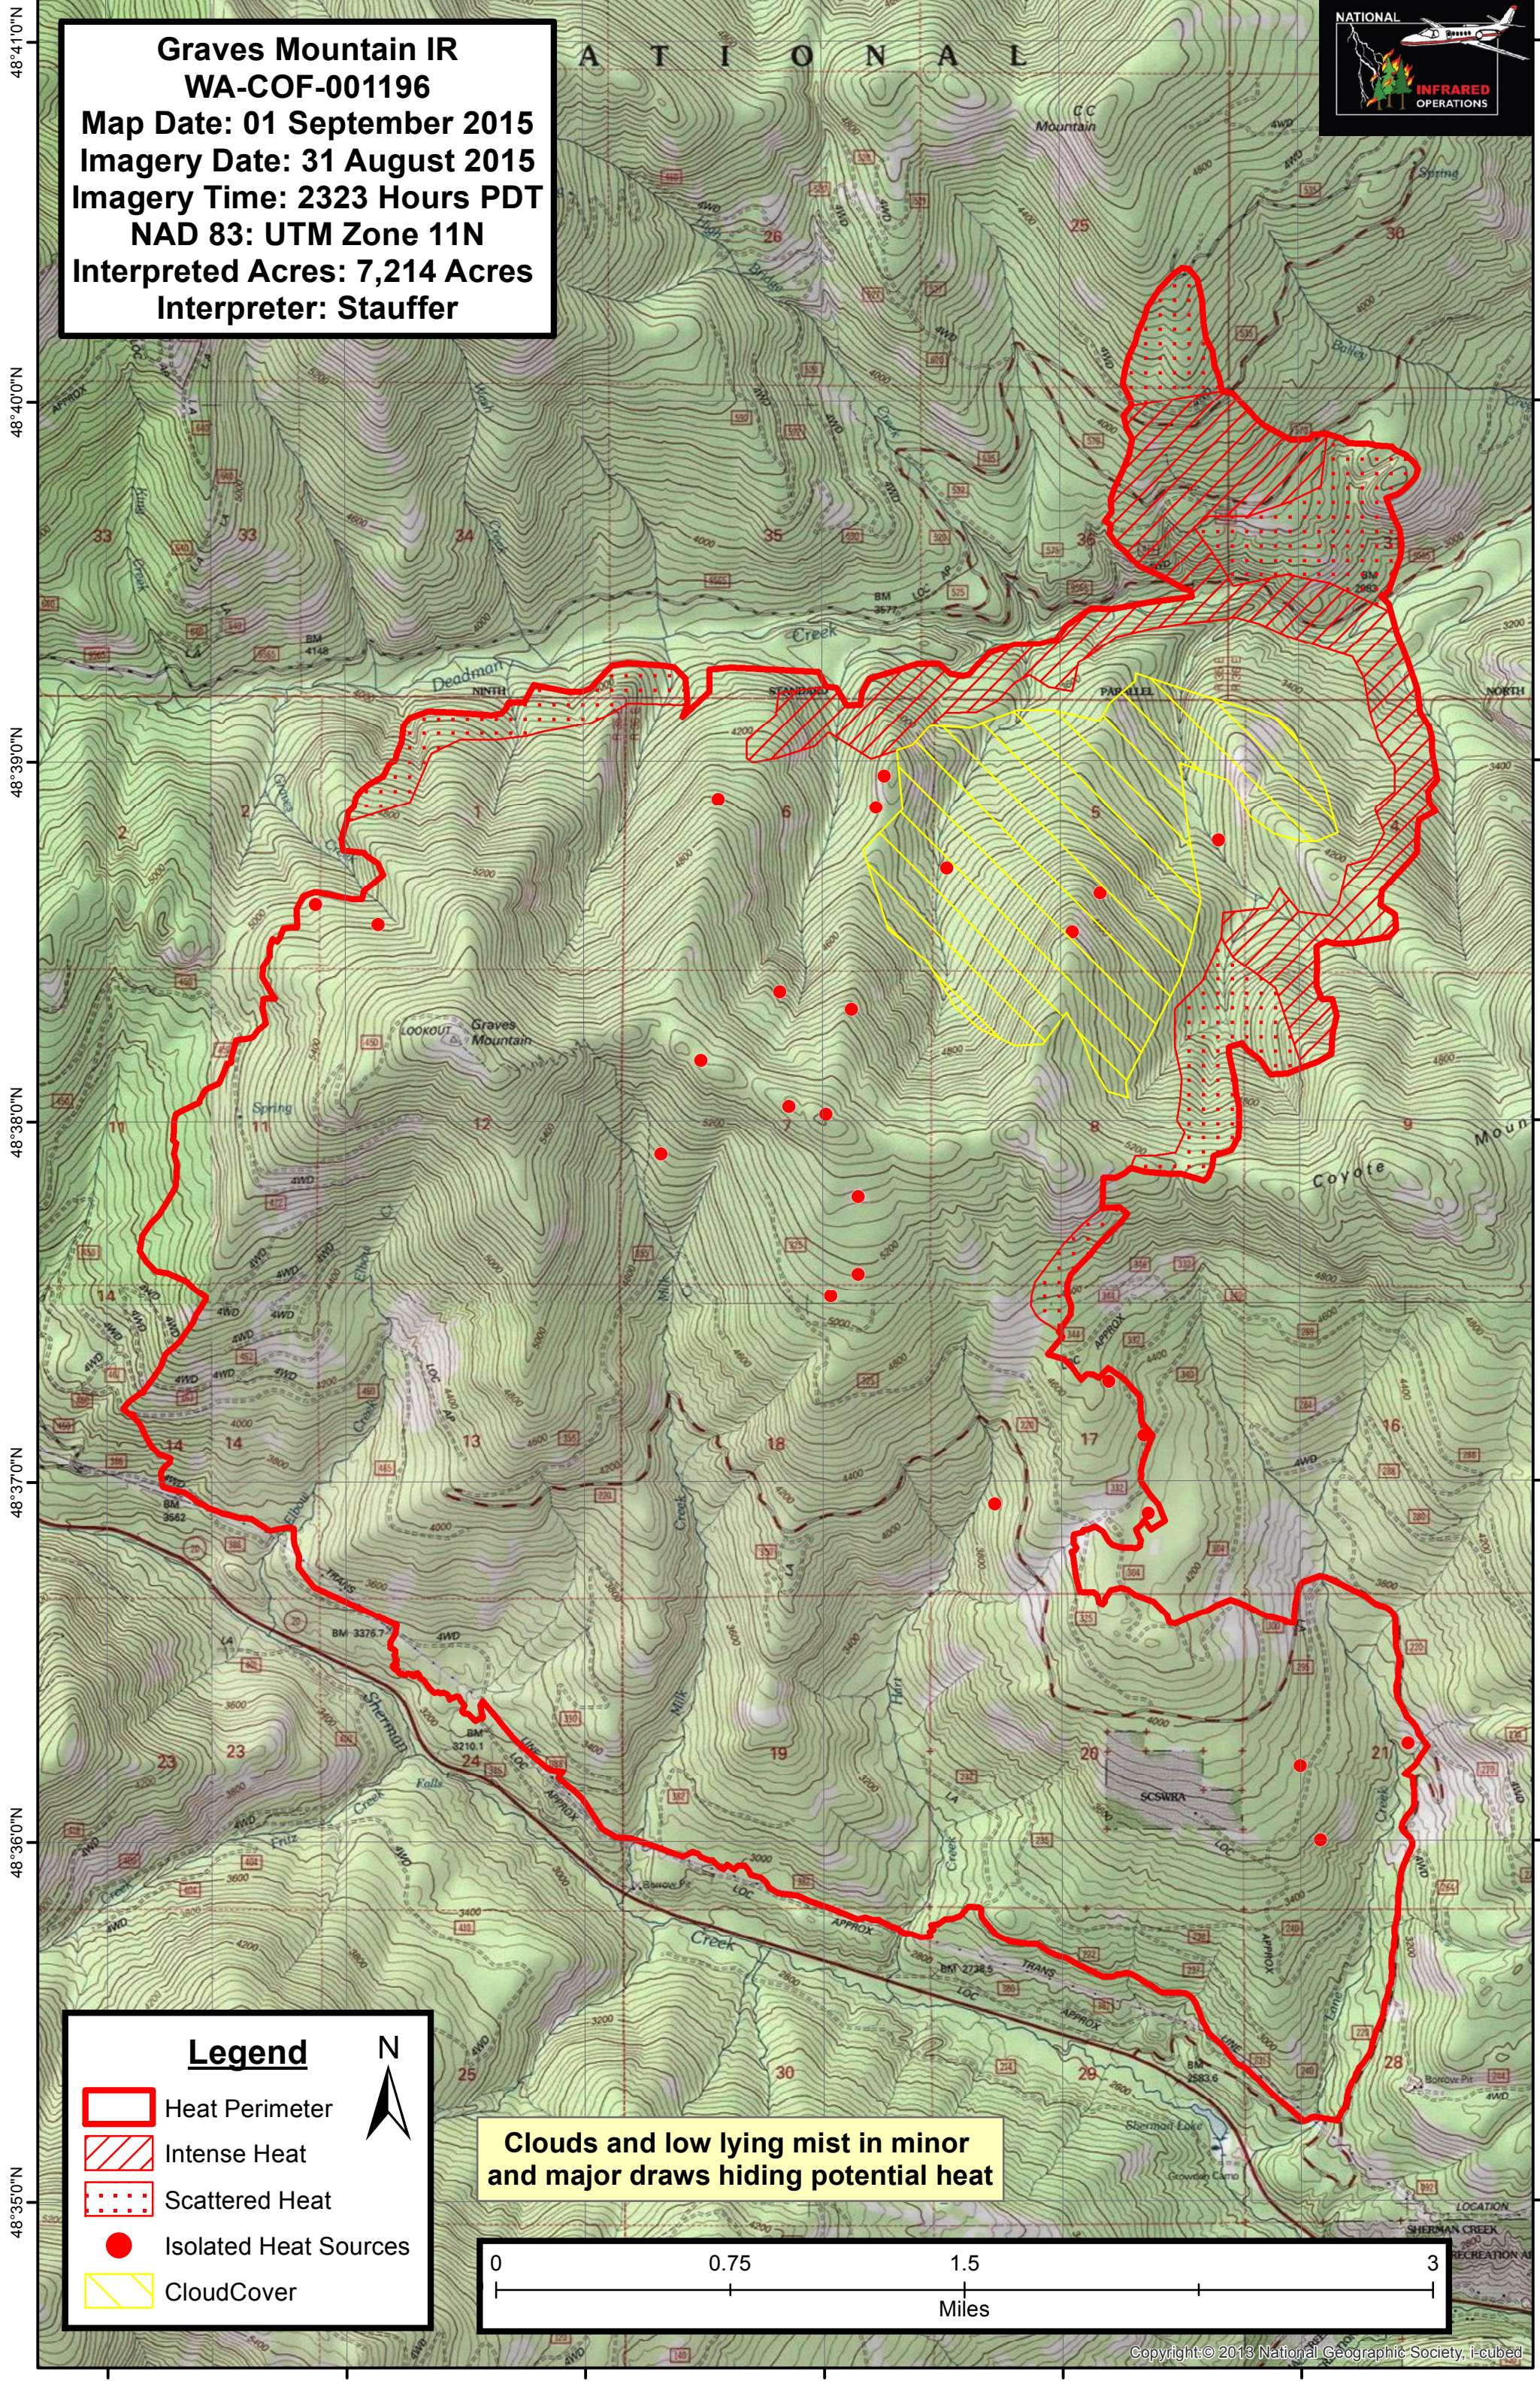

Graves Mountain IR
WA-COF-001196
Map Date: 01 September 2015
Imagery Date: 31 August 2015
Imagery Time: 2323 Hours PDT
NAD 83: UTM Zone 11N
Interpreted Acres: 7,214 Acres
Interpreter: Stauffer

Legend

- Heat Perimeter
- Intense Heat
- Scattered Heat
- Isolated Heat Sources
- CloudCover

Clouds and low lying mist in minor and major draws hiding potential heat