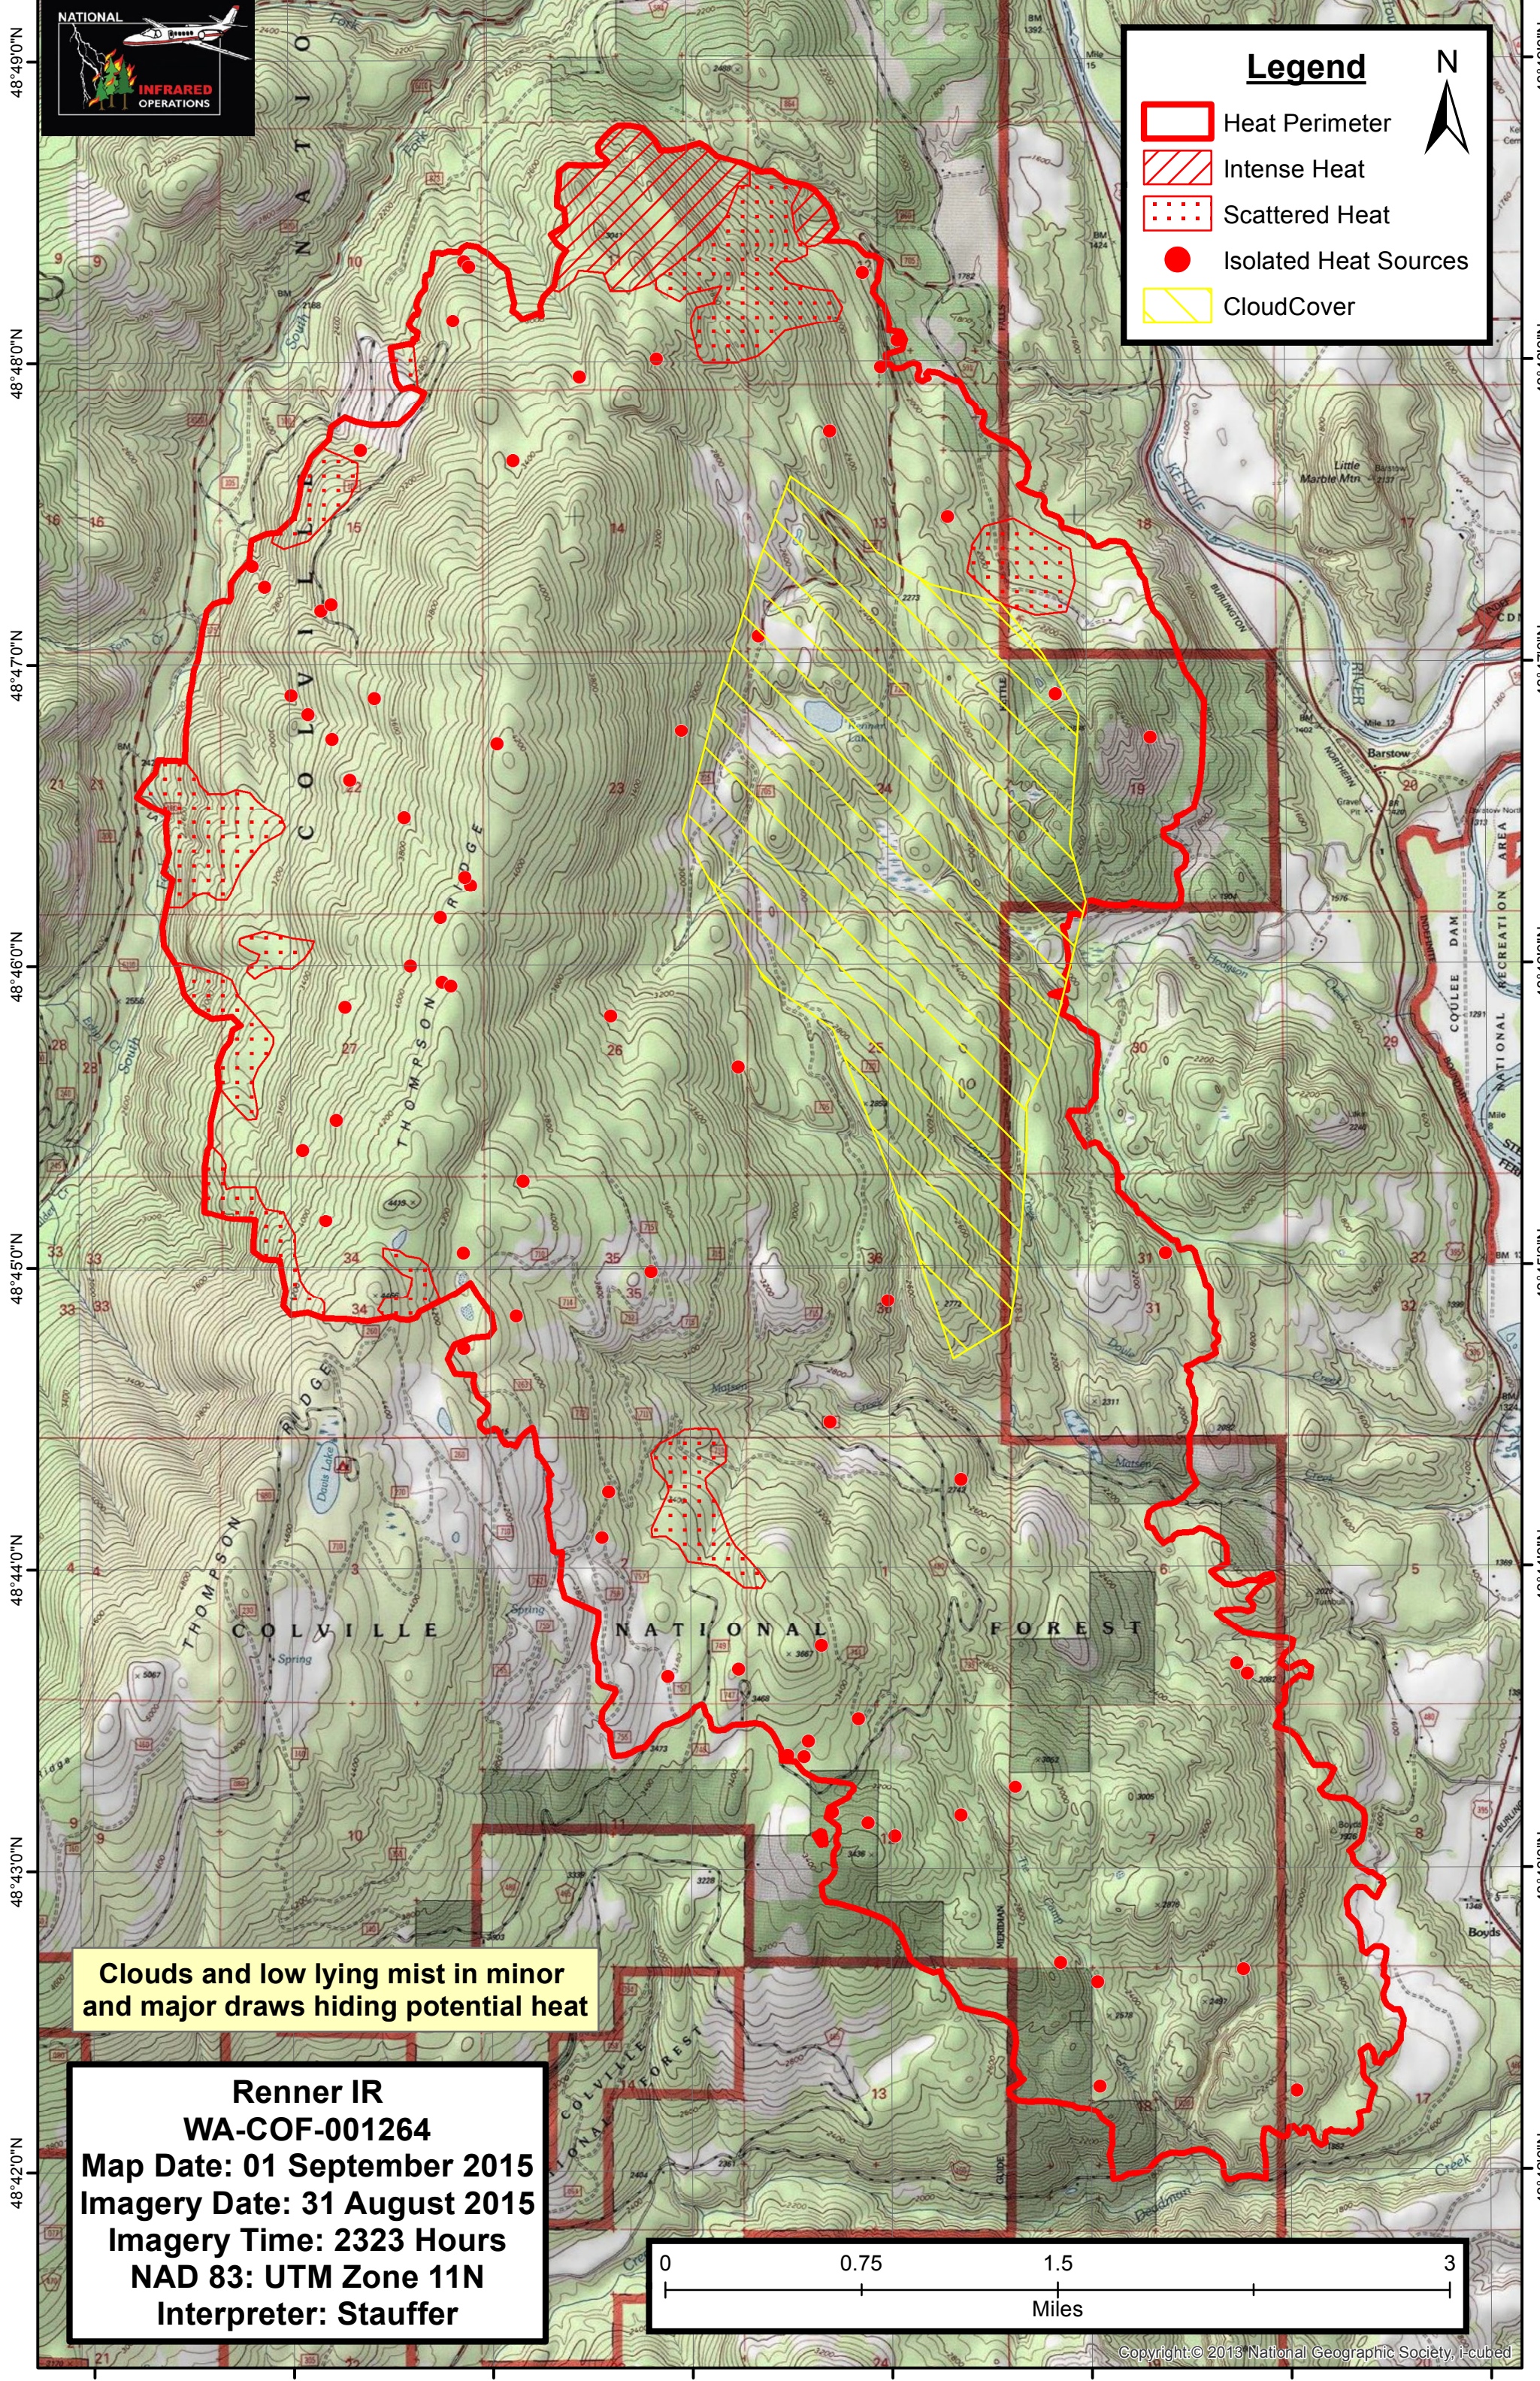

Legend

- Heat Perimeter
- Intense Heat
- Scattered Heat
- Isolated Heat Sources
- CloudCover

Clouds and low lying mist in minor and major draws hiding potential heat

Renner IR
WA-COF-001264
Map Date: 01 September 2015
Imagery Date: 31 August 2015
Imagery Time: 2323 Hours
NAD 83: UTM Zone 11N
Interpreter: Stauffer