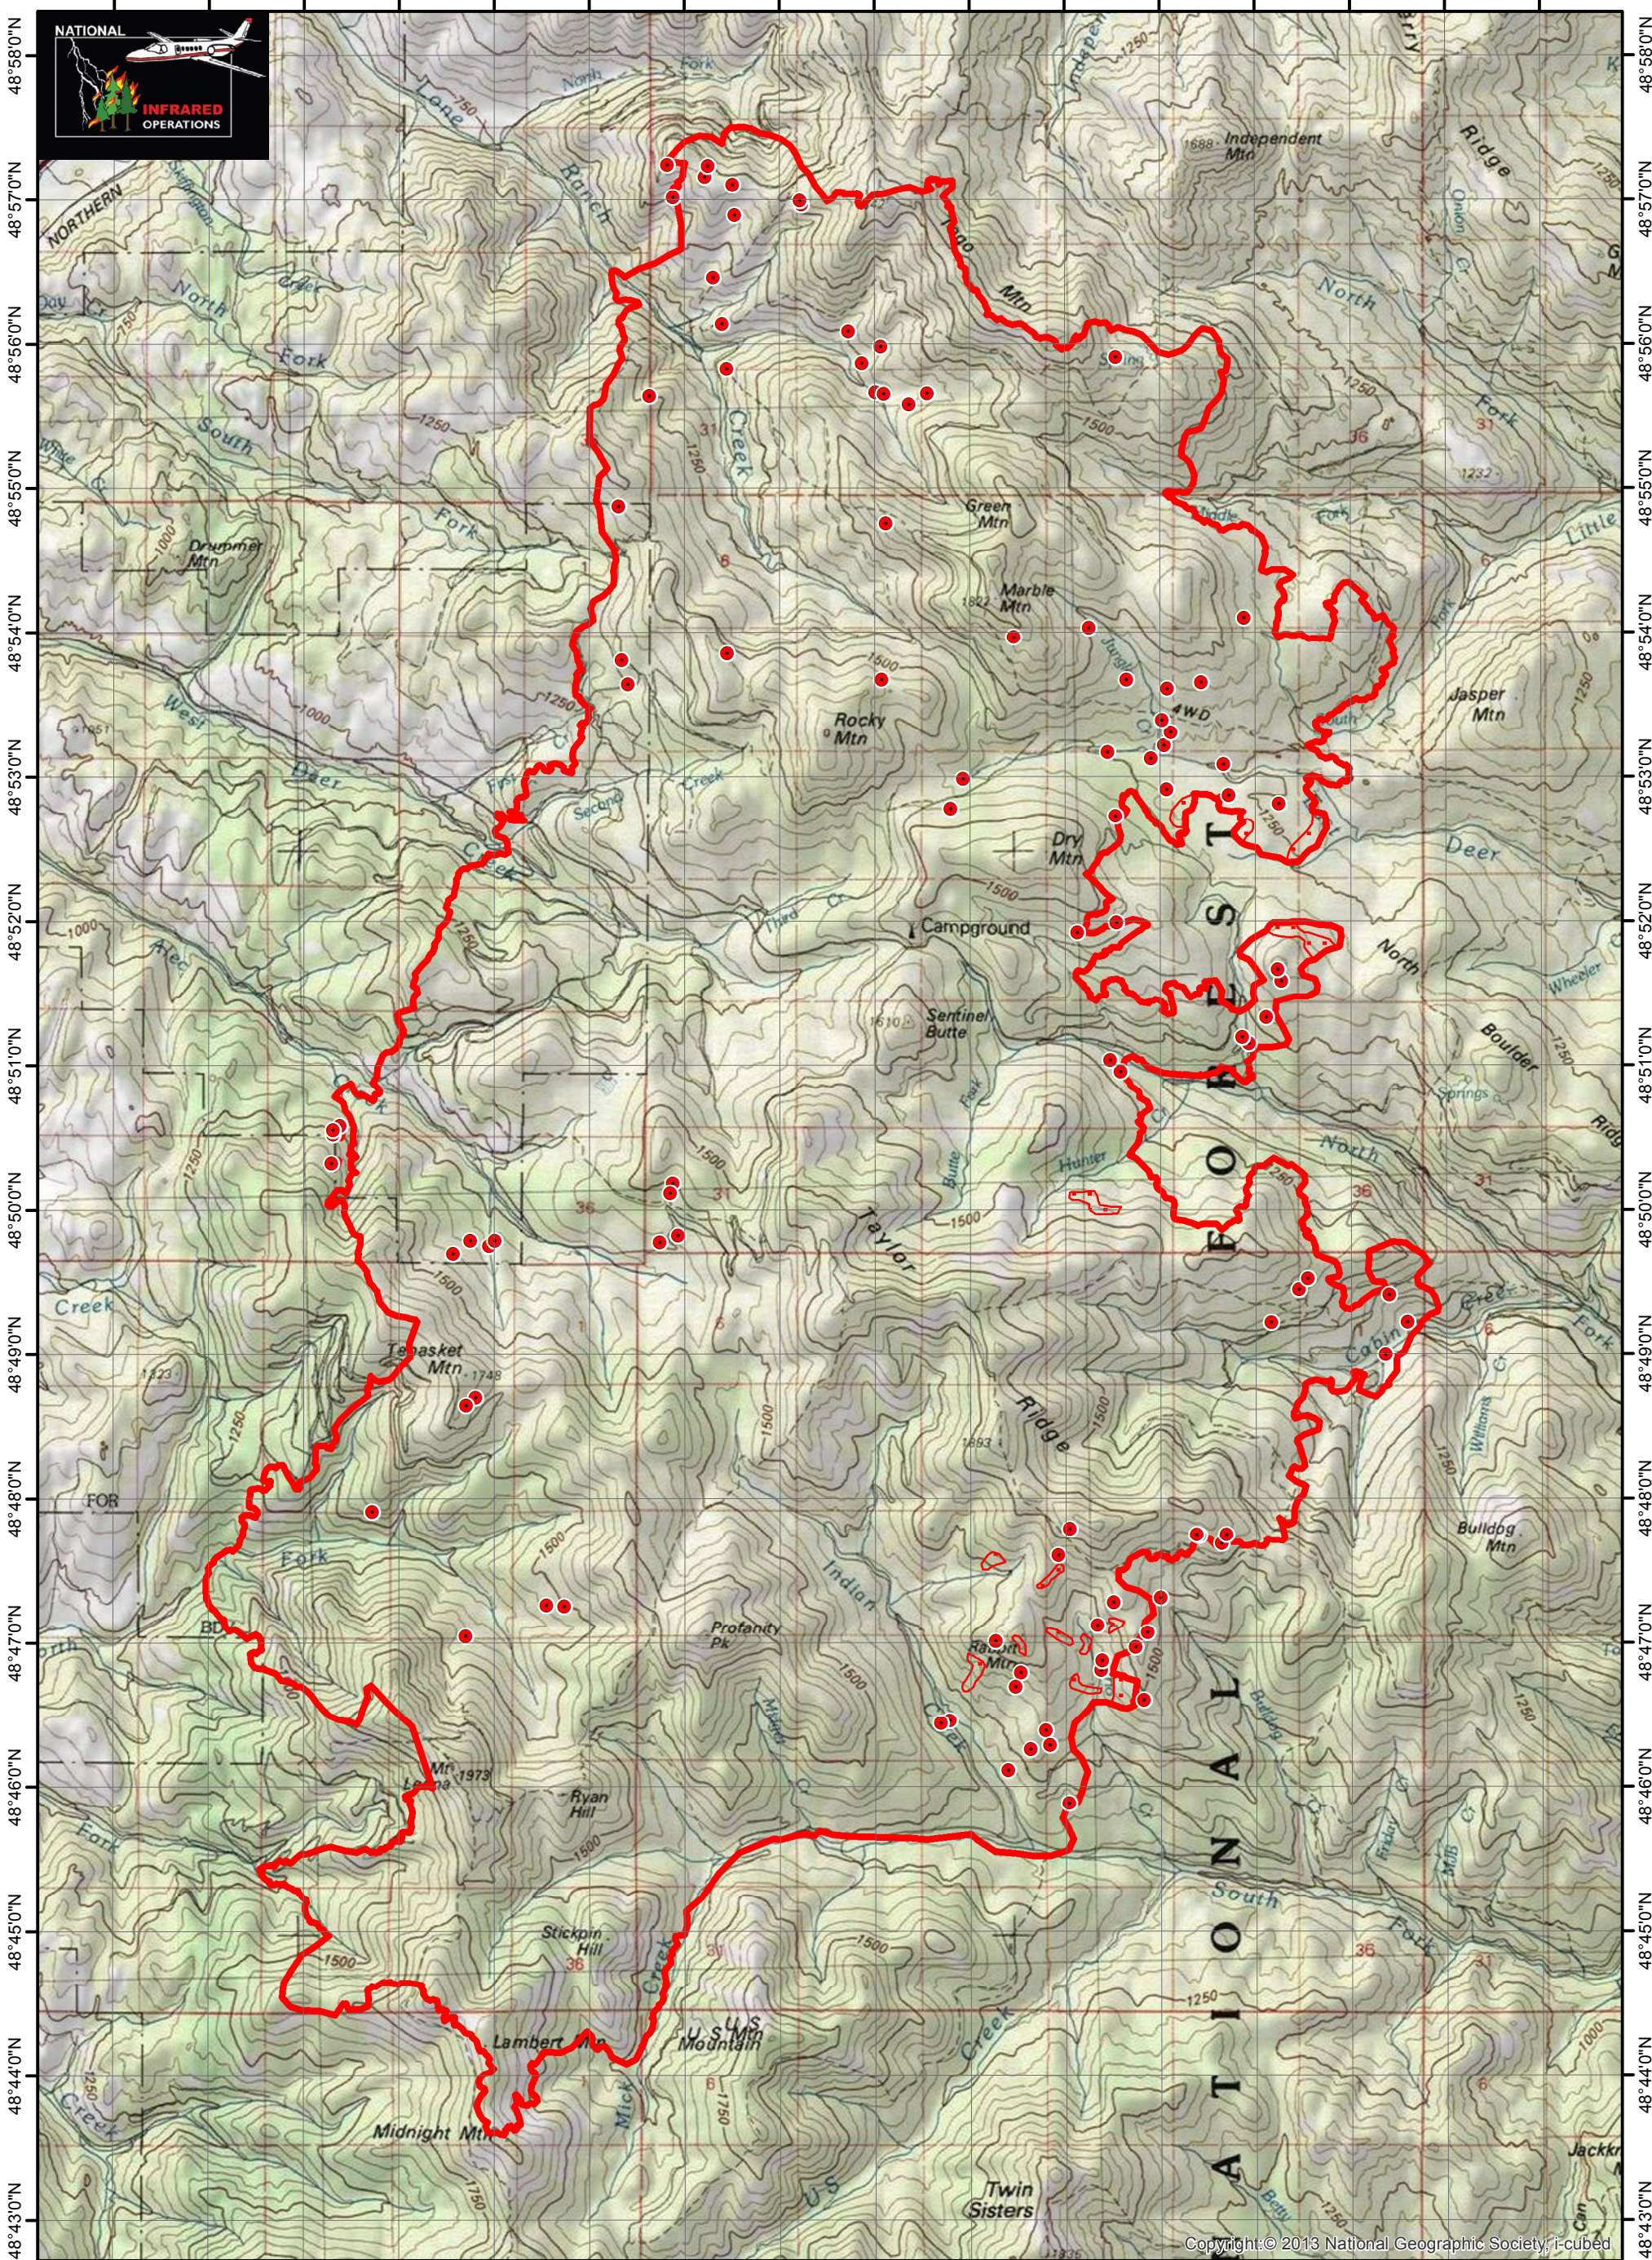

118°31'0"W 118°29'0"W 118°27'0"W 118°25'0"W 118°23'0"W 118°21'0"W 118°19'0"W 118°17'0"W

118°31'0"W 118°29'0"W 118°27'0"W 118°25'0"W 118°23'0"W 118°21'0"W 118°19'0"W 118°17'0"W

**Map Date: 03 September 2015**  
**Imagery Date: 02 September 2015**  
**Imagery Time: 2223 PDT**  
**NAD 83: UTM Zone 11N**  
**Interpreter: Stauffer**

**Stickpin IR**  
**WA-COF-001264**

**Legend**

- Heat Perimeter
- Intense Heat
- Scattered Heat
- Isolated Heat Sources

**N**

Copyright © 2013 National Geographic Society, i-cubed