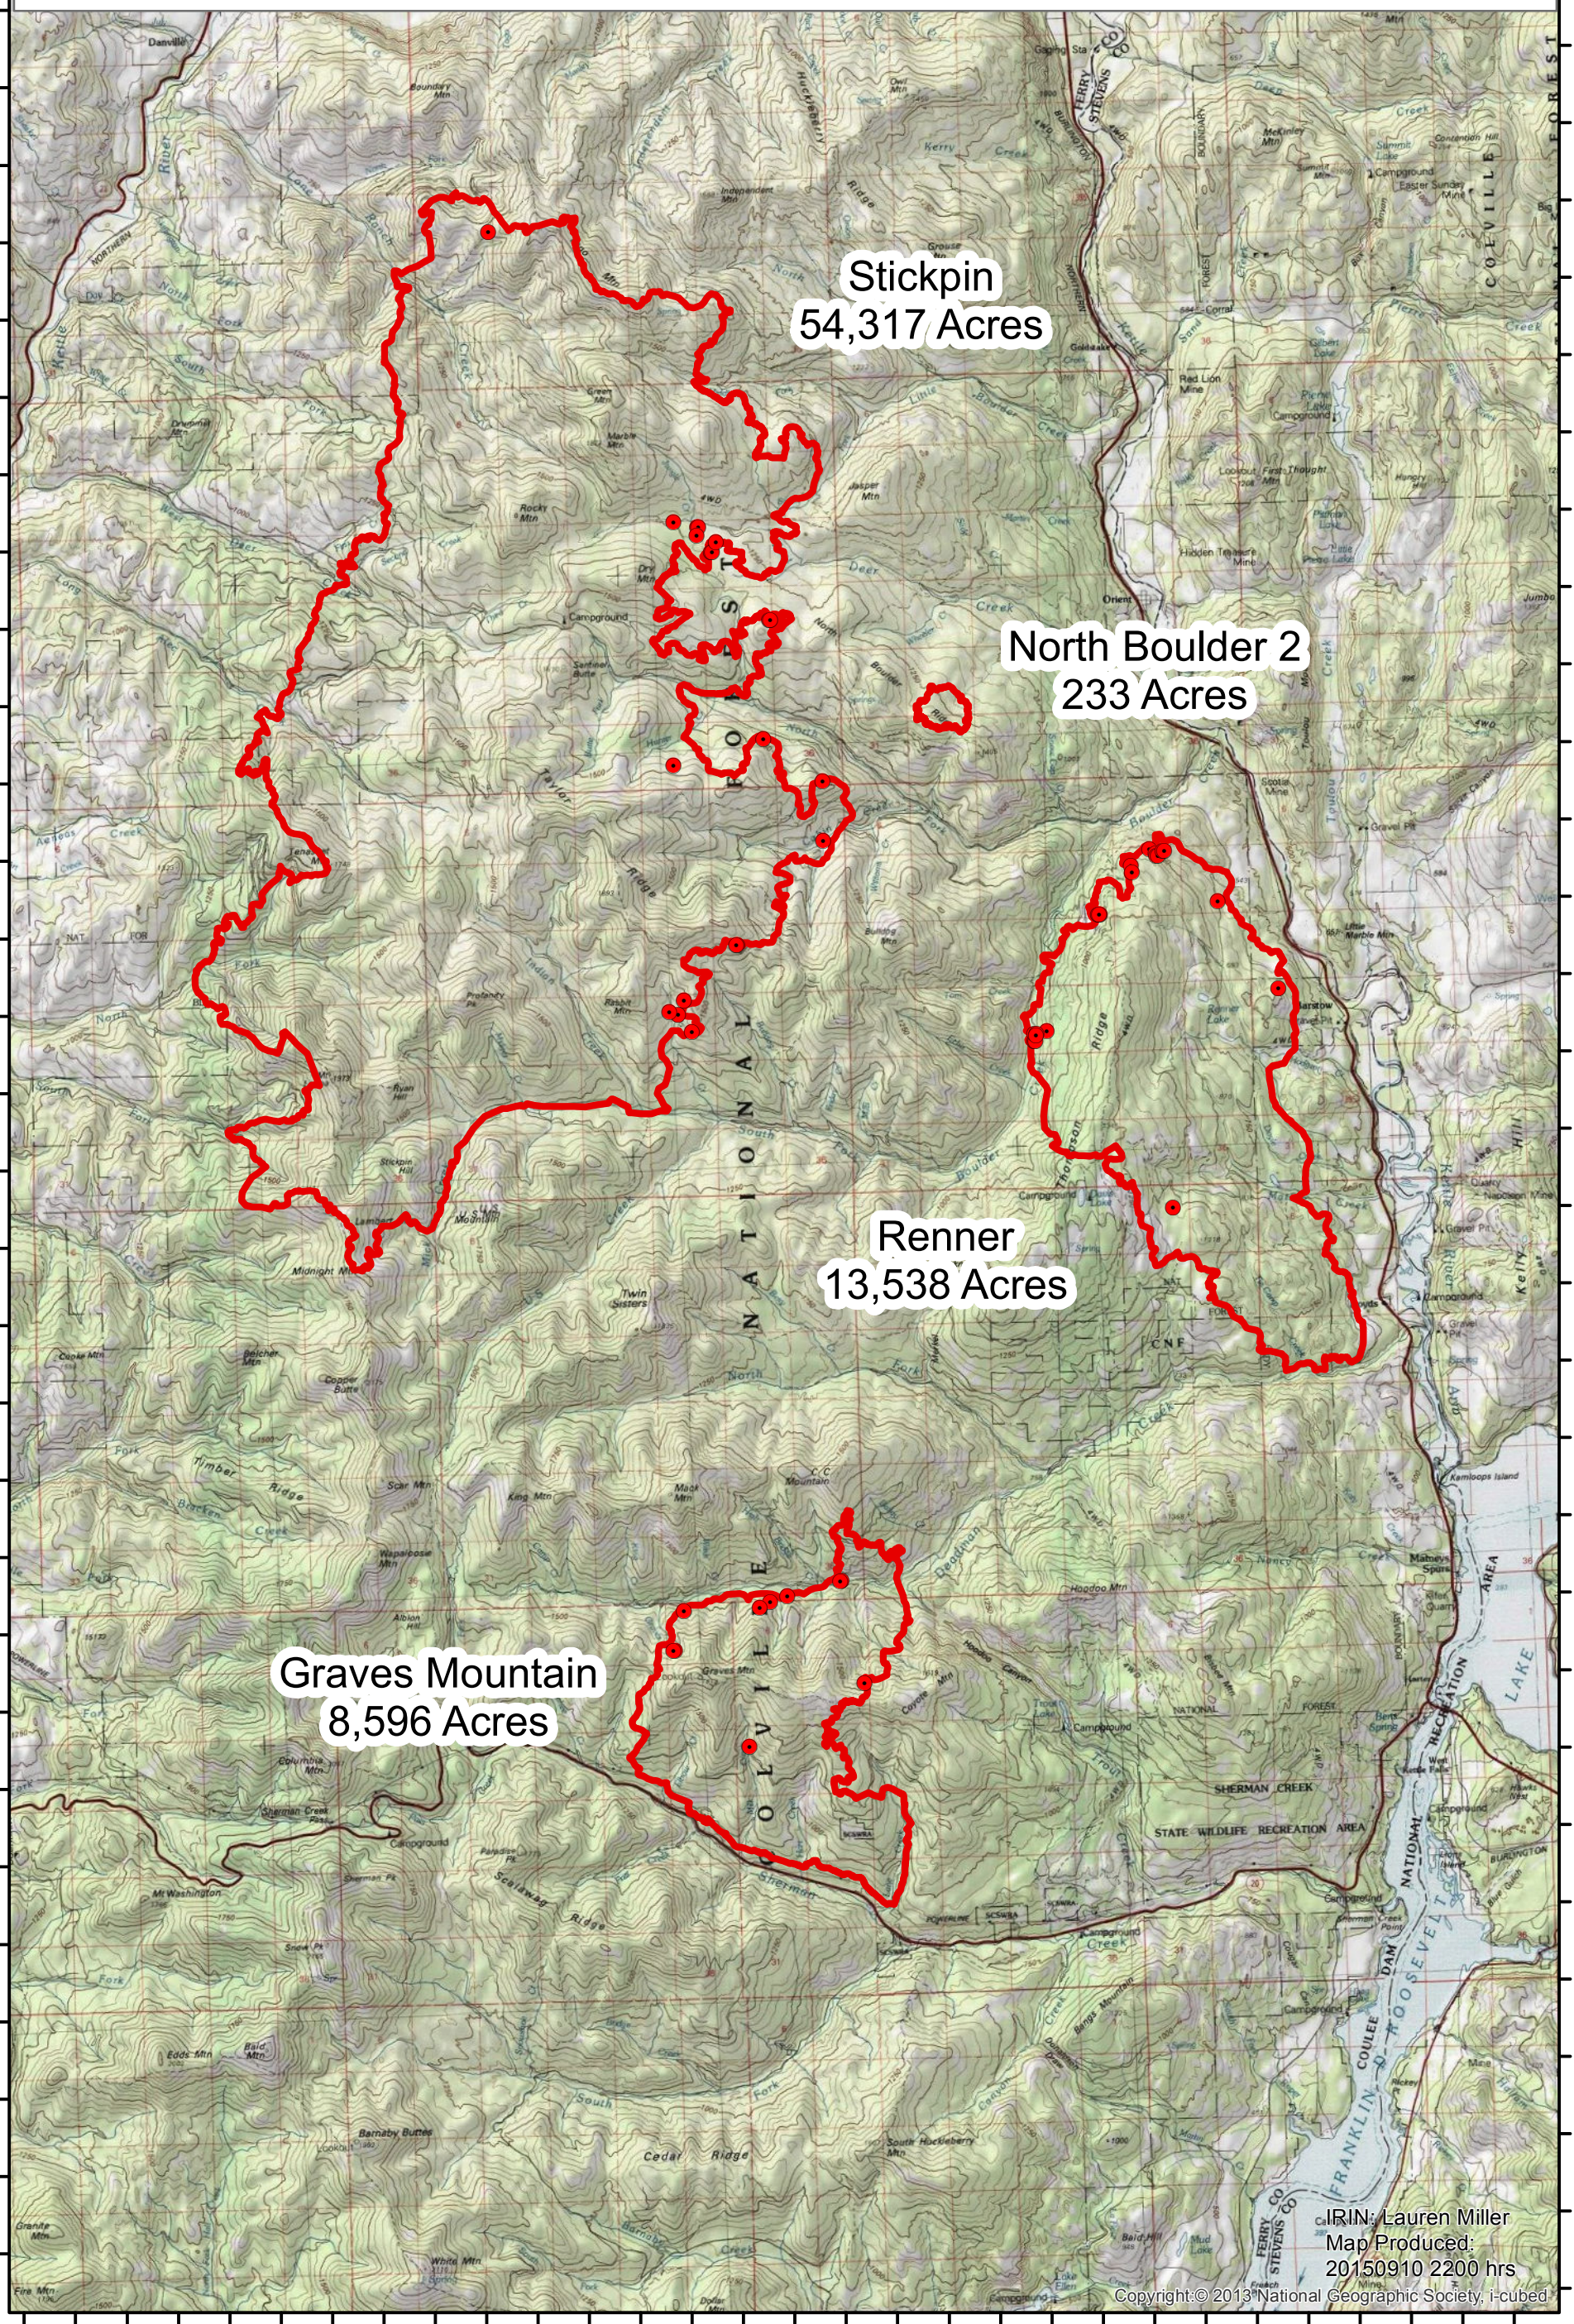

118°34'0"W 118°32'0"W 118°30'0"W 118°28'0"W 118°26'0"W 118°24'0"W 118°22'0"W 118°20'0"W 118°18'0"W 118°16'0"W 118°14'0"W 118°12'0"W 118°10'0"W 118°8'0"W 118°6'0"W 118°4'0"W

Kettle Complex IR Map - 9/11/2015

Legend

- Heat Perimeter
- Isolated Heat Sources

Imagery Date:
20150910 2013 hrs PDT
Total Acres: 76,684

0 2 Miles

IRIN: Lauren Miller
Map Produced:
20150910 2200 hrs

Copyright © 2013 National Geographic Society, i-cubed