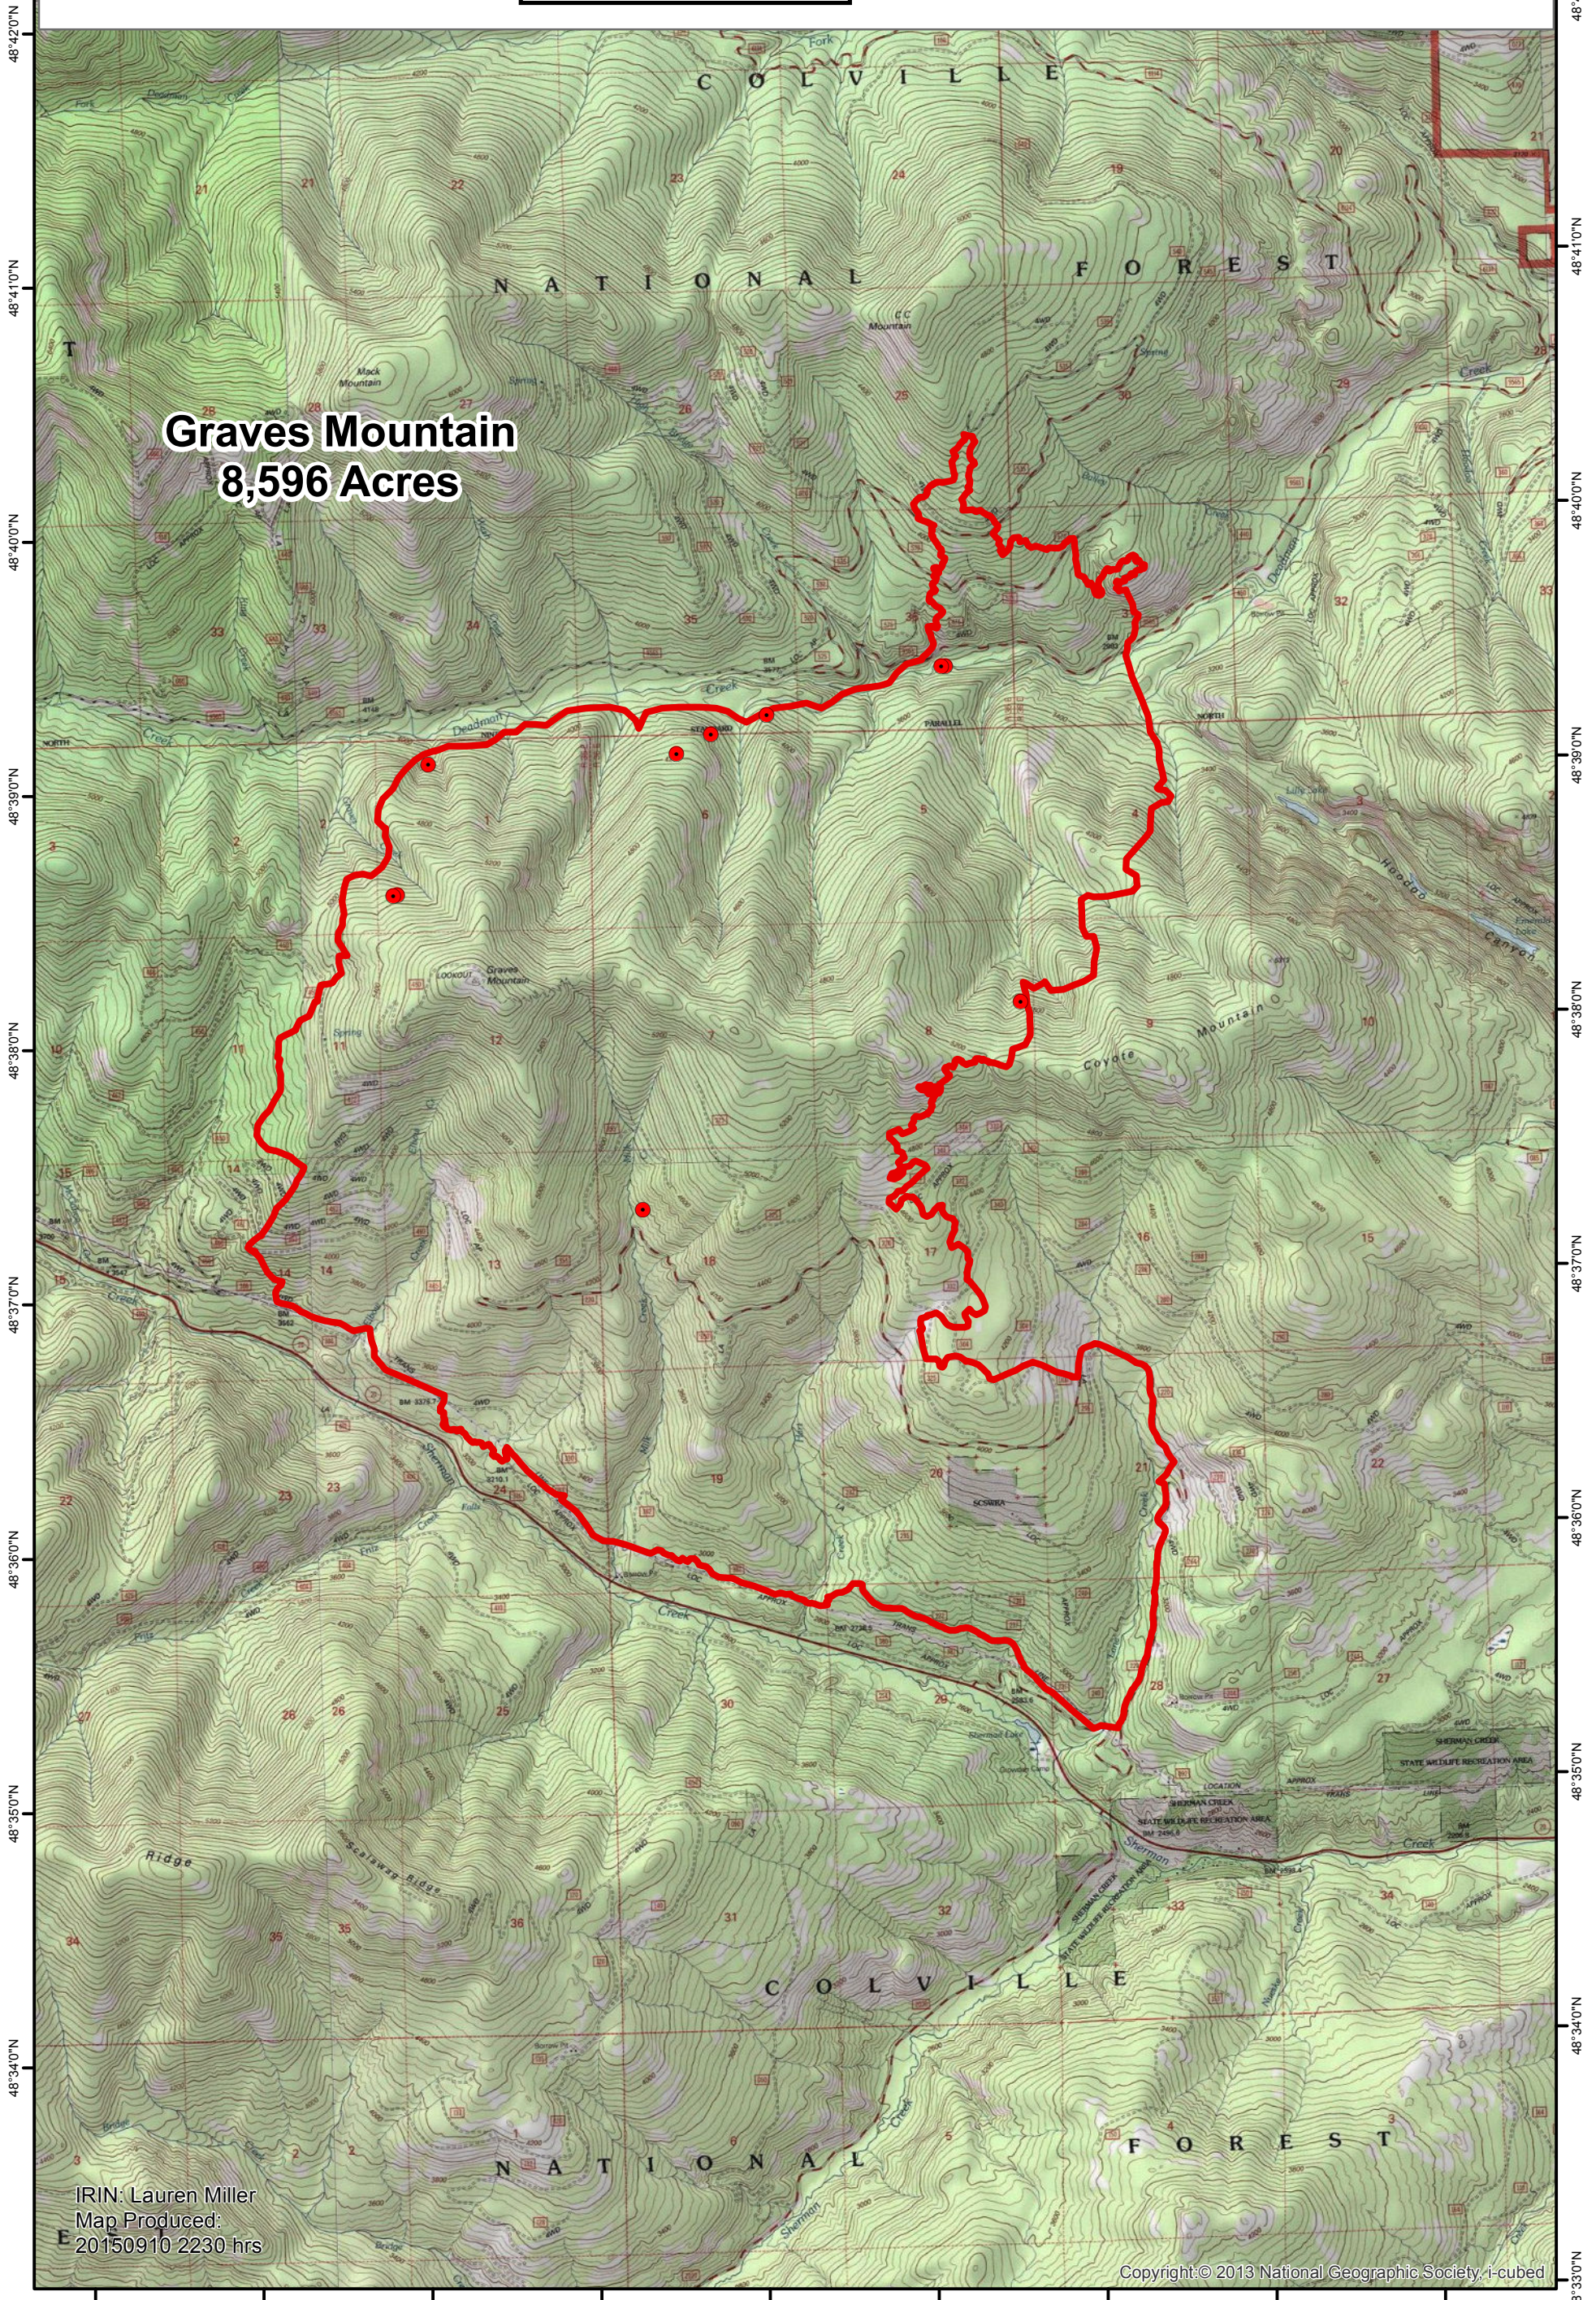

118°23'0"W 118°22'0"W 118°21'0"W 118°20'0"W 118°19'0"W 118°18'0"W 118°17'0"W 118°16'0"W 118°15'0"W

# Kettle Complex IR Map - 9/11/2015

**Legend**

-  Heat Perimeter
-  Isolated Heat Sources

Imagery Date:  
20150910 2013 hrs PDT

0 1 Miles

**Graves Mountain  
8,596 Acres**

IRIN: Lauren Miller  
Map Produced:  
20150910 2230 hrs

118°24'0"W 118°23'0"W 118°22'0"W 118°21'0"W 118°20'0"W 118°19'0"W 118°18'0"W 118°17'0"W 118°16'0"W