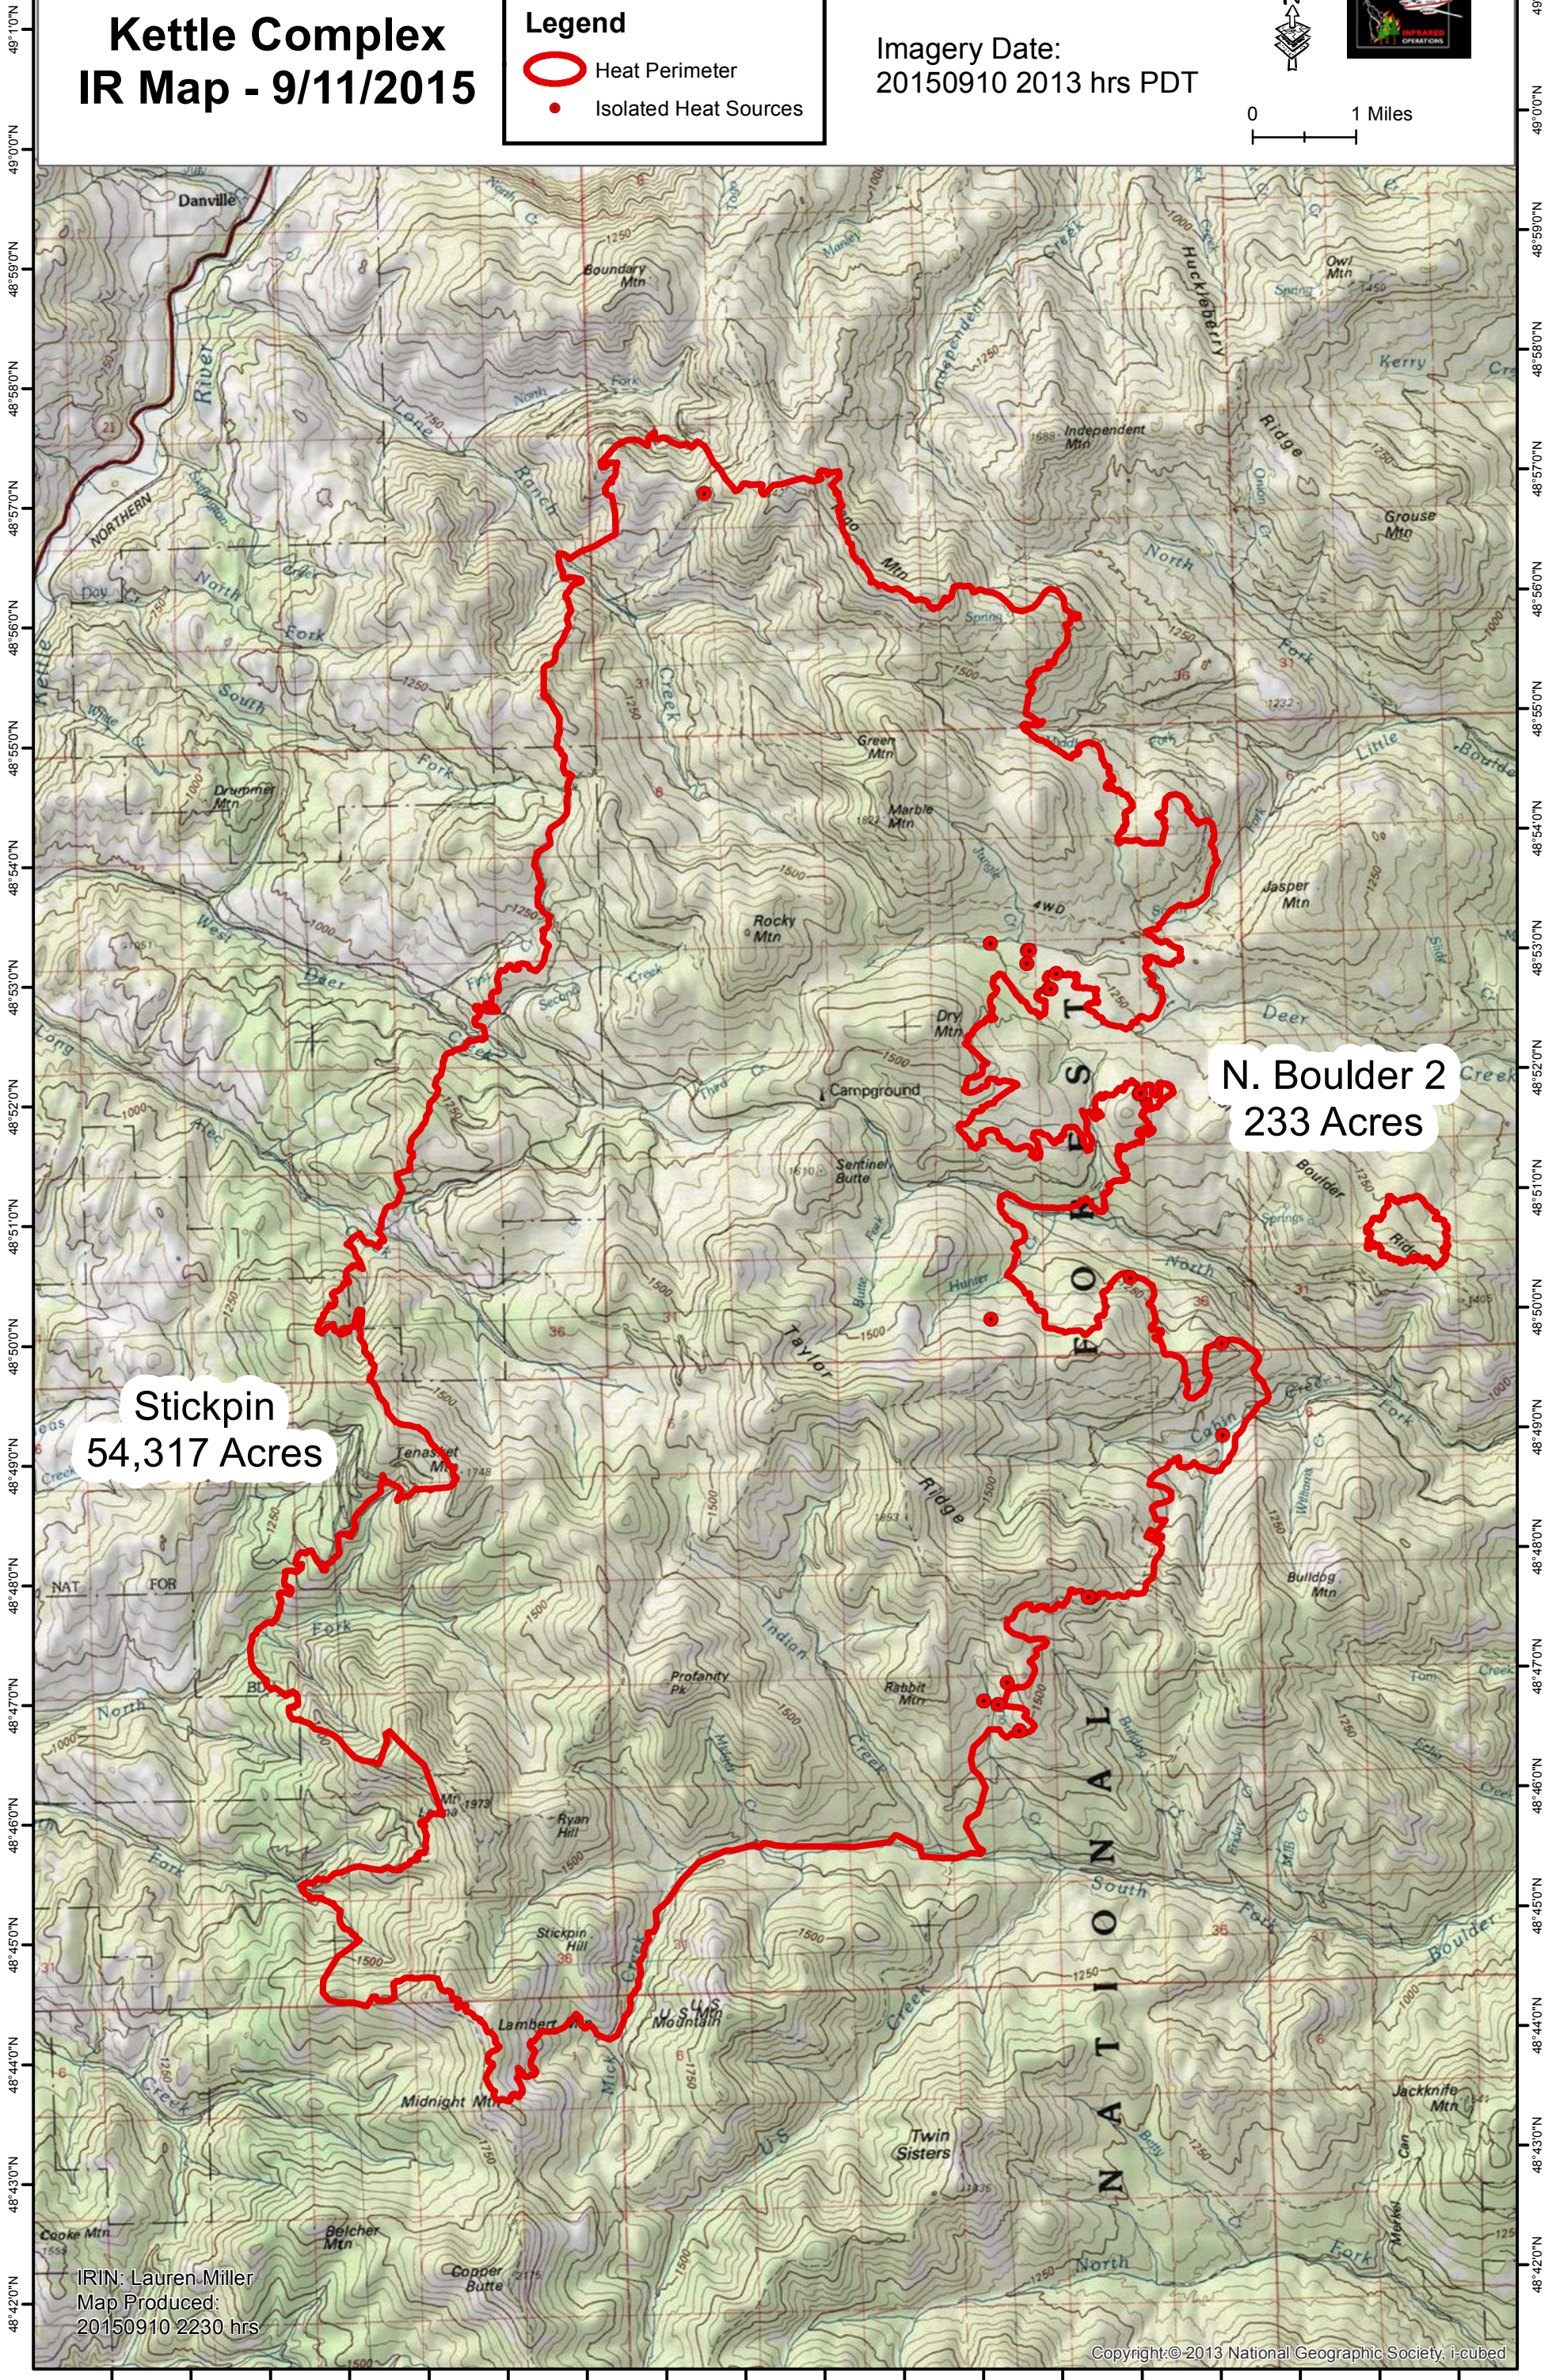

Kettle Complex IR Map - 9/11/2015

Legend

-  Heat Perimeter
-  Isolated Heat Sources

Imagery Date:
20150910 2013 hrs PDT

0 1 Miles

Stickpin
54,317 Acres

N. Boulder 2
233 Acres