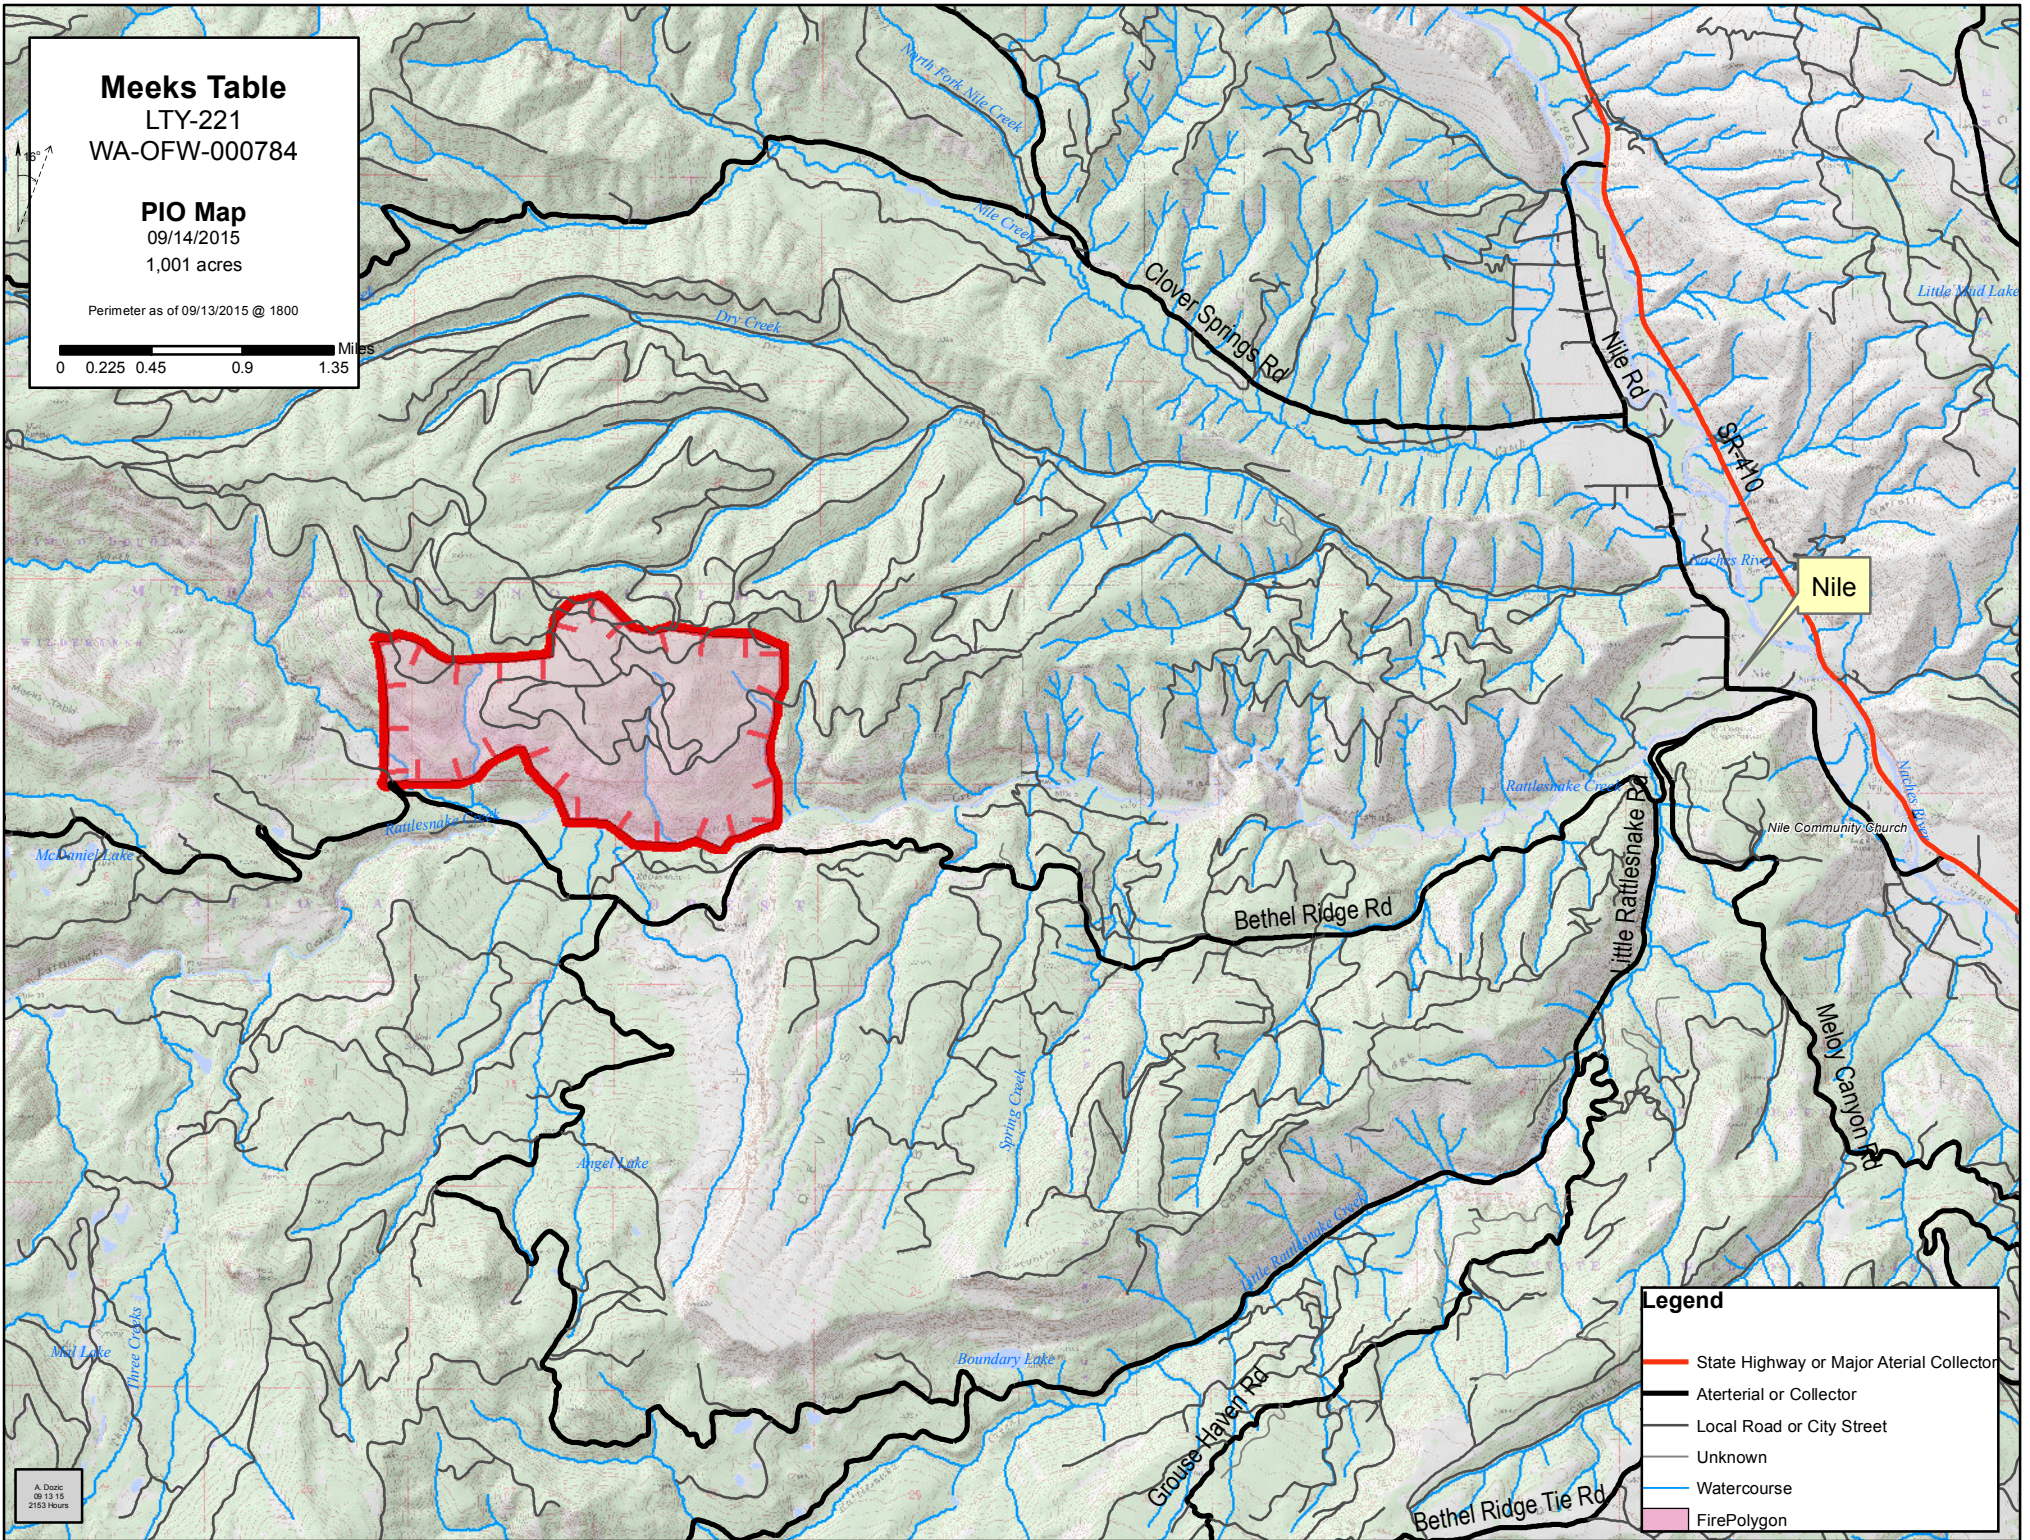

Meeks Table

LTY-221

WA-OFW-000784

PIO Map

09/14/2015

1,001 acres

Perimeter as of 09/13/2015 @ 1800

Legend

- State Highway or Major Arterial Collector
- Arterial or Collector
- Local Road or City Street
- Unknown
- Watercourse
- FirePolygon