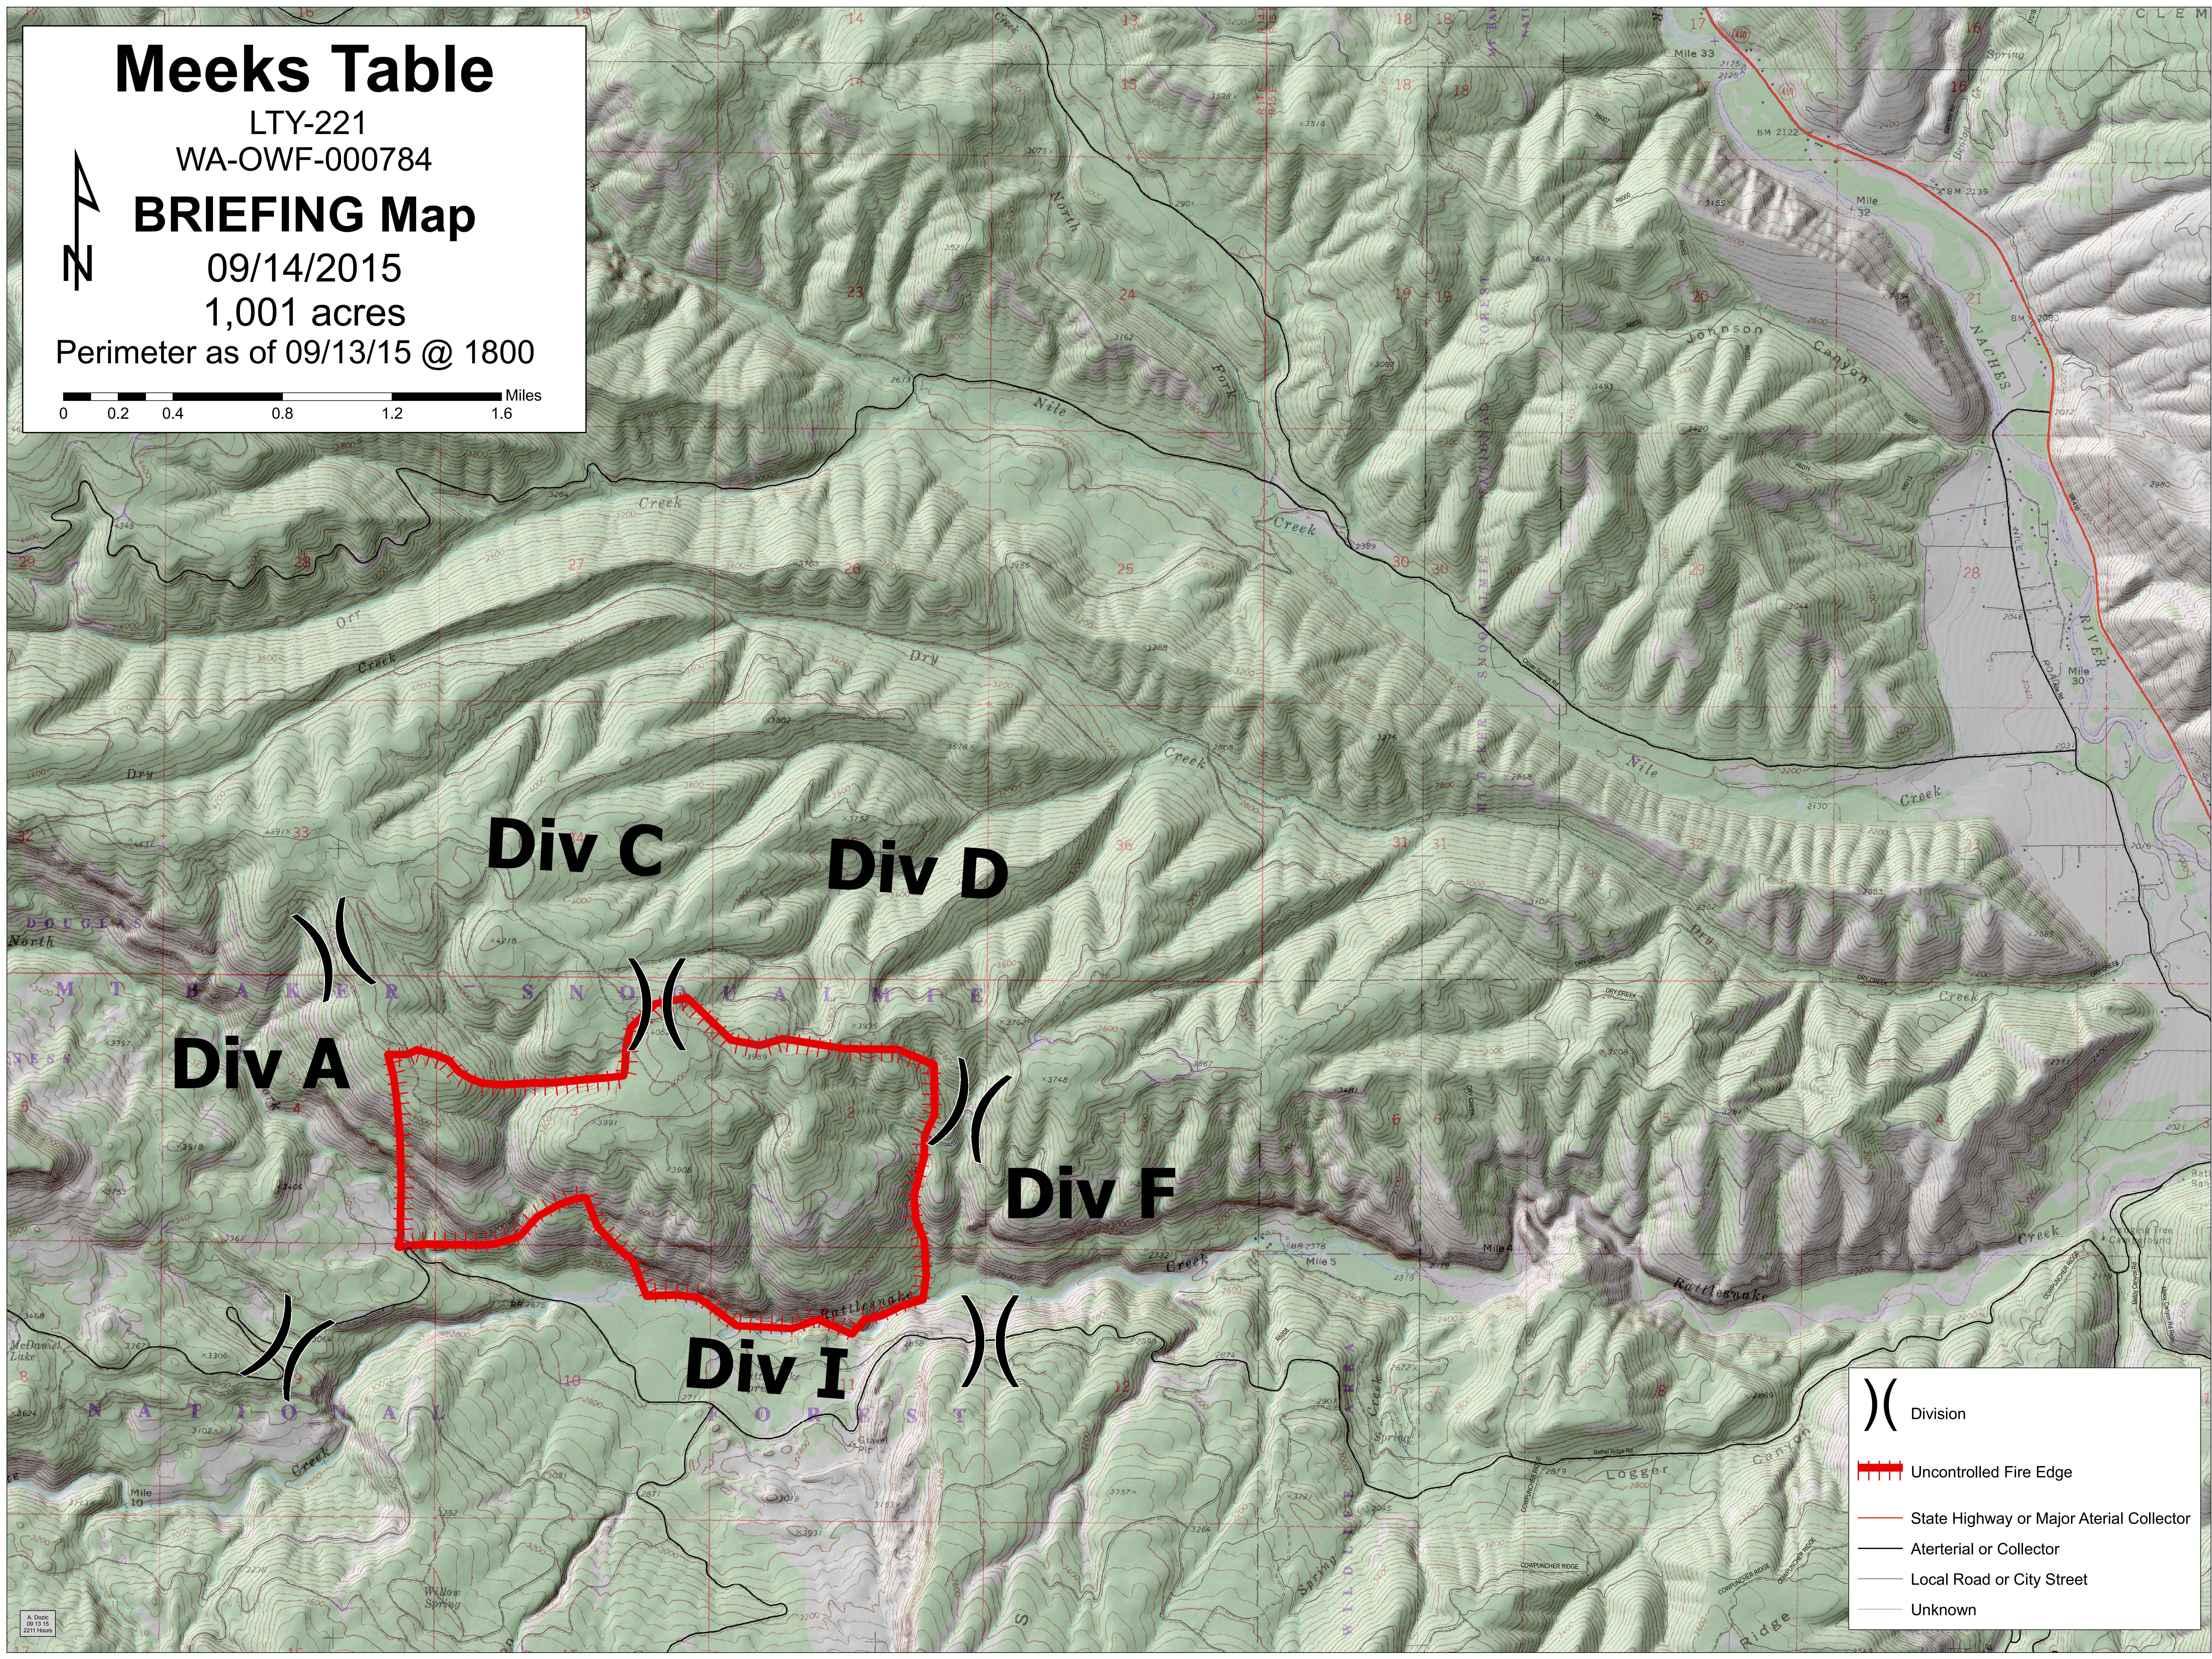

MEEKS TABLE

LTY-221

WA-OWF-000784

BRIEFING Map

09/14/2015

1,001 acres

Perimeter as of 09/13/15 @ 1800

Div C

Div D

Div A

Div F

Div I

Division

Uncontrolled Fire Edge

State Highway or Major Arterial Collector

Arterial or Collector

Local Road or City Street

Unknown