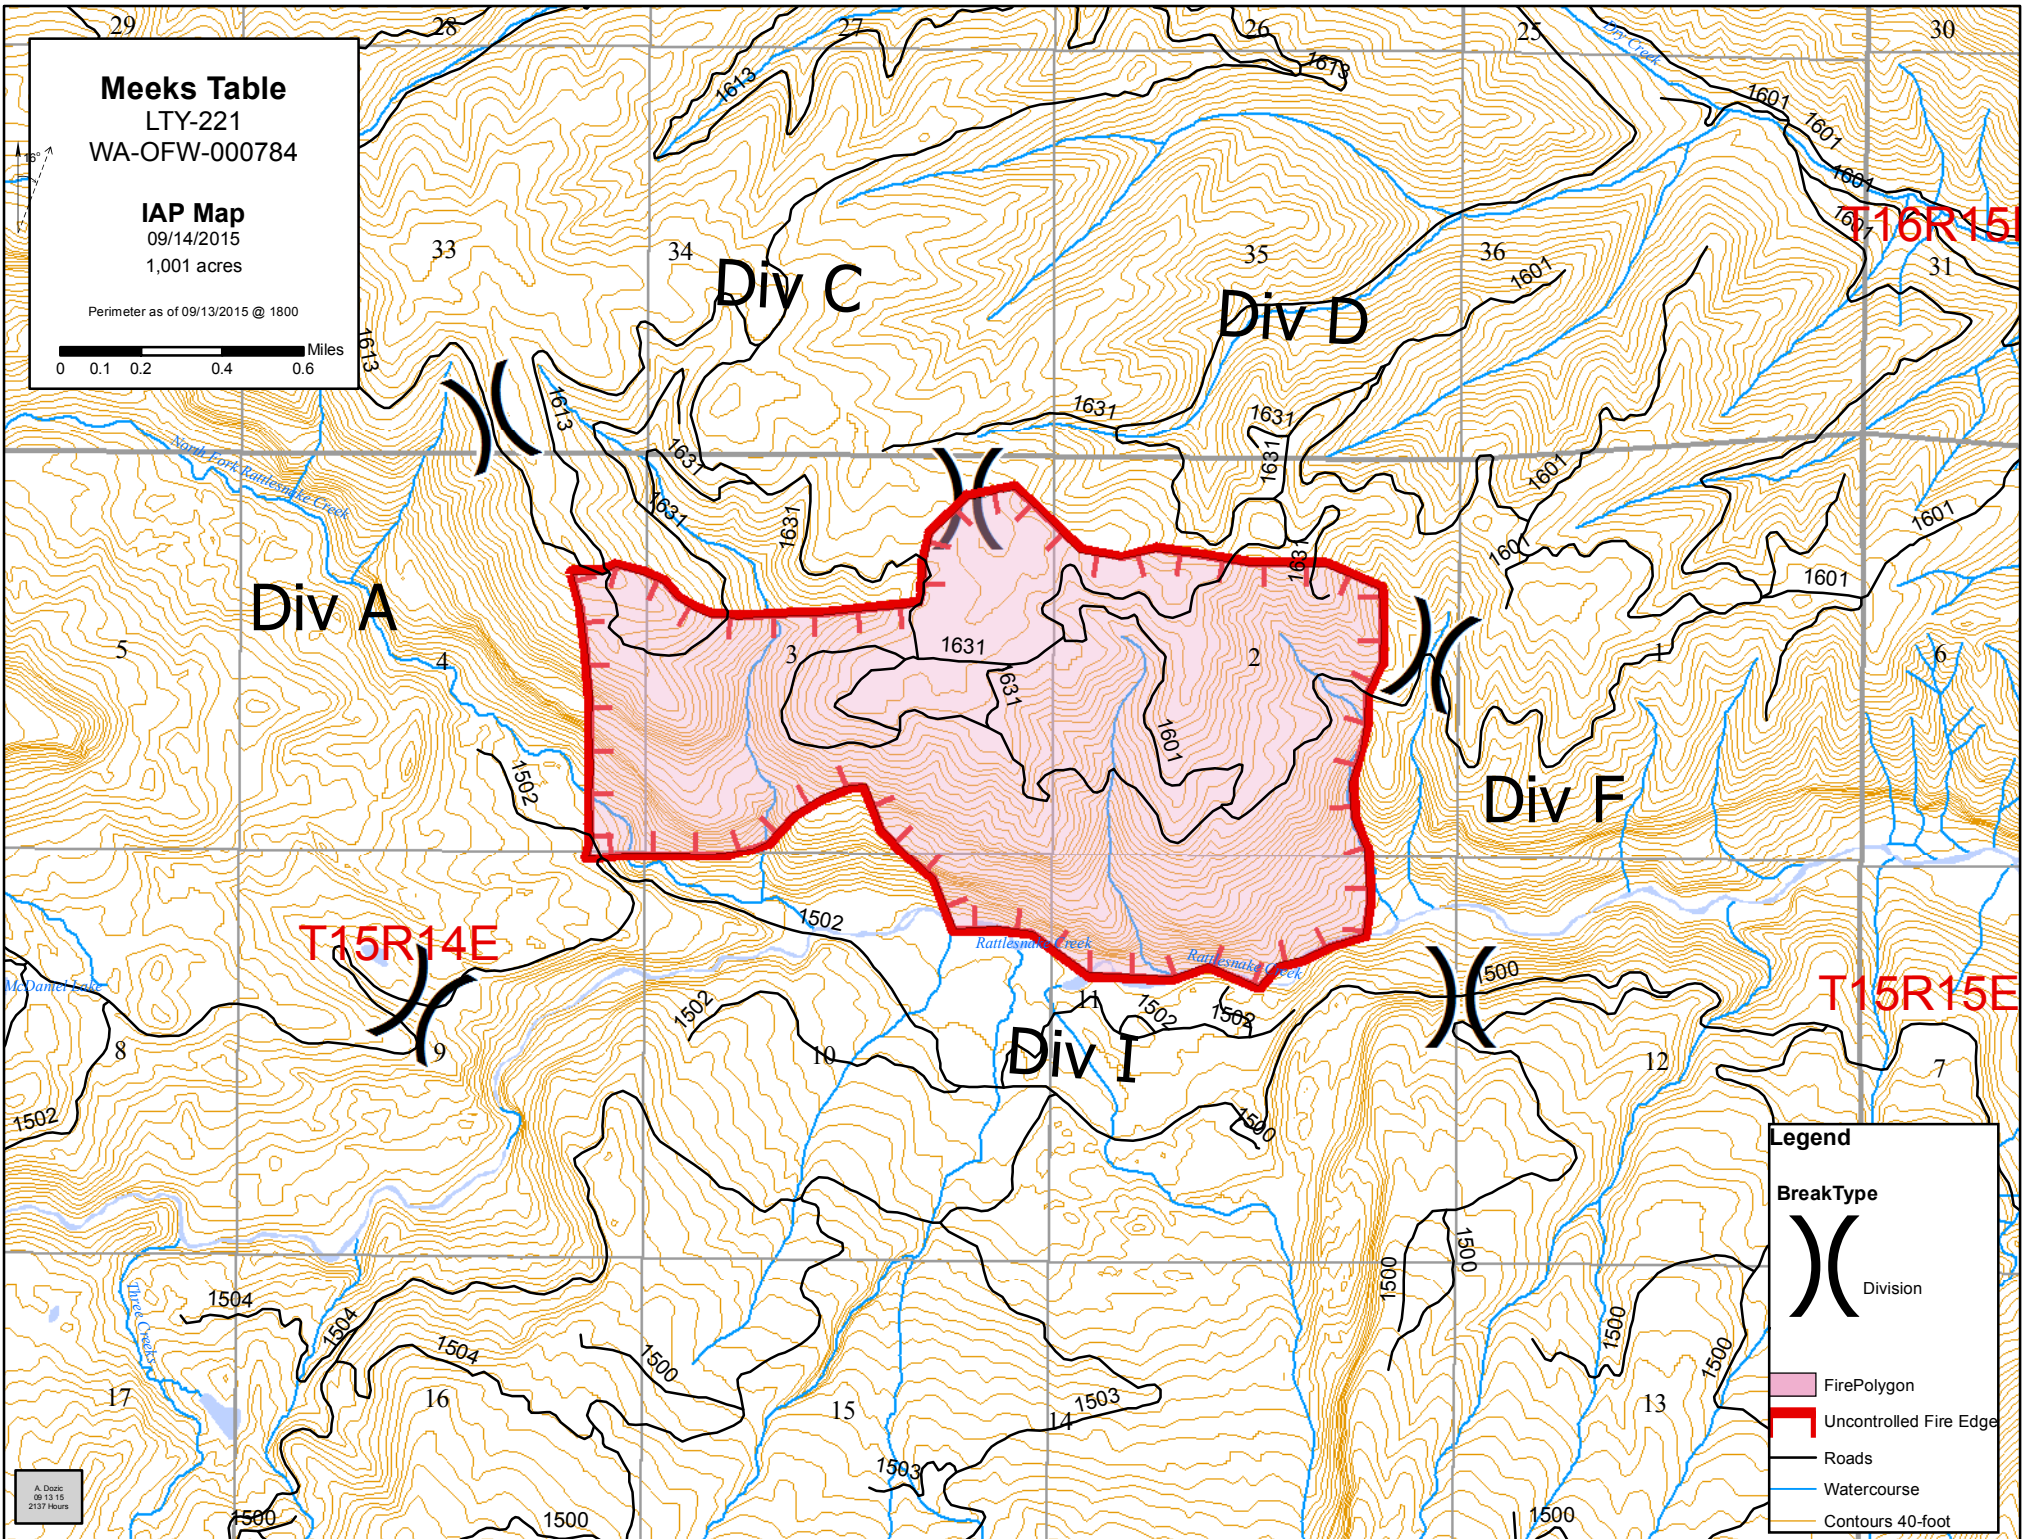

Meeks Table
LTY-221
WA-OFW-000784

IAP Map
09/14/2015
1,001 acres

Perimeter as of 09/13/2015 @ 1800

Legend

BreakType

- Division
- FirePolygon
- Uncontrolled Fire Edge
- Roads
- Watercourse
- Contours 40-foot