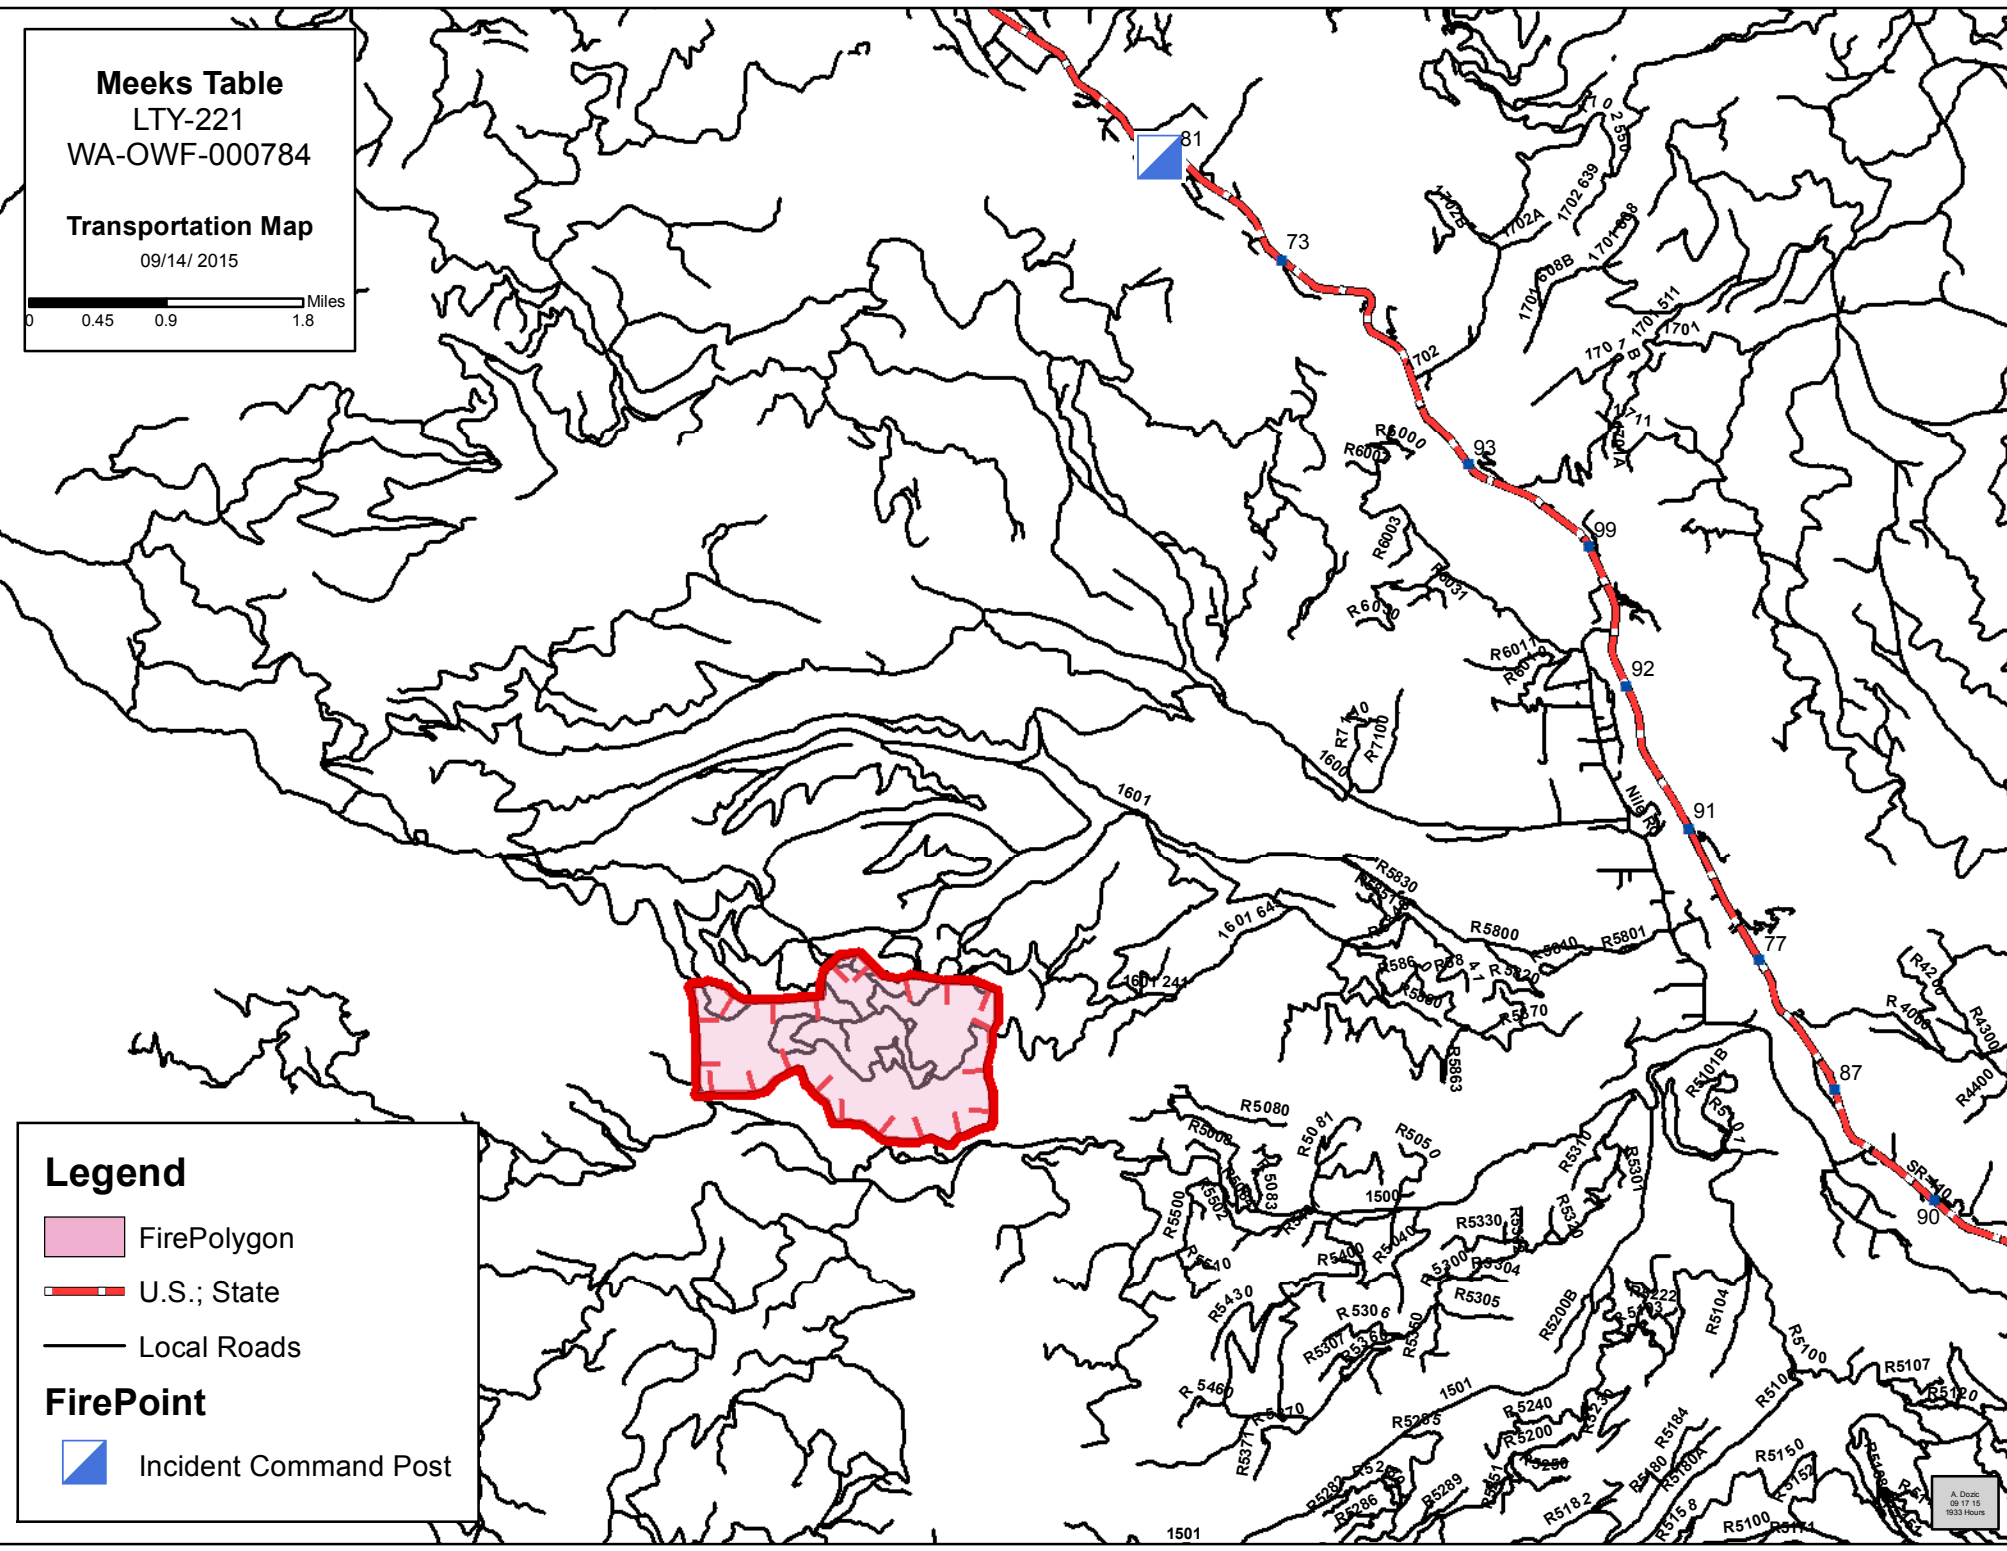

Meeks Table
 LTY-221
 WA-OWF-000784

Transportation Map
 09/14/ 2015

Legend

- FirePolygon
- U.S.; State
- Local Roads

FirePoint

- Incident Command Post