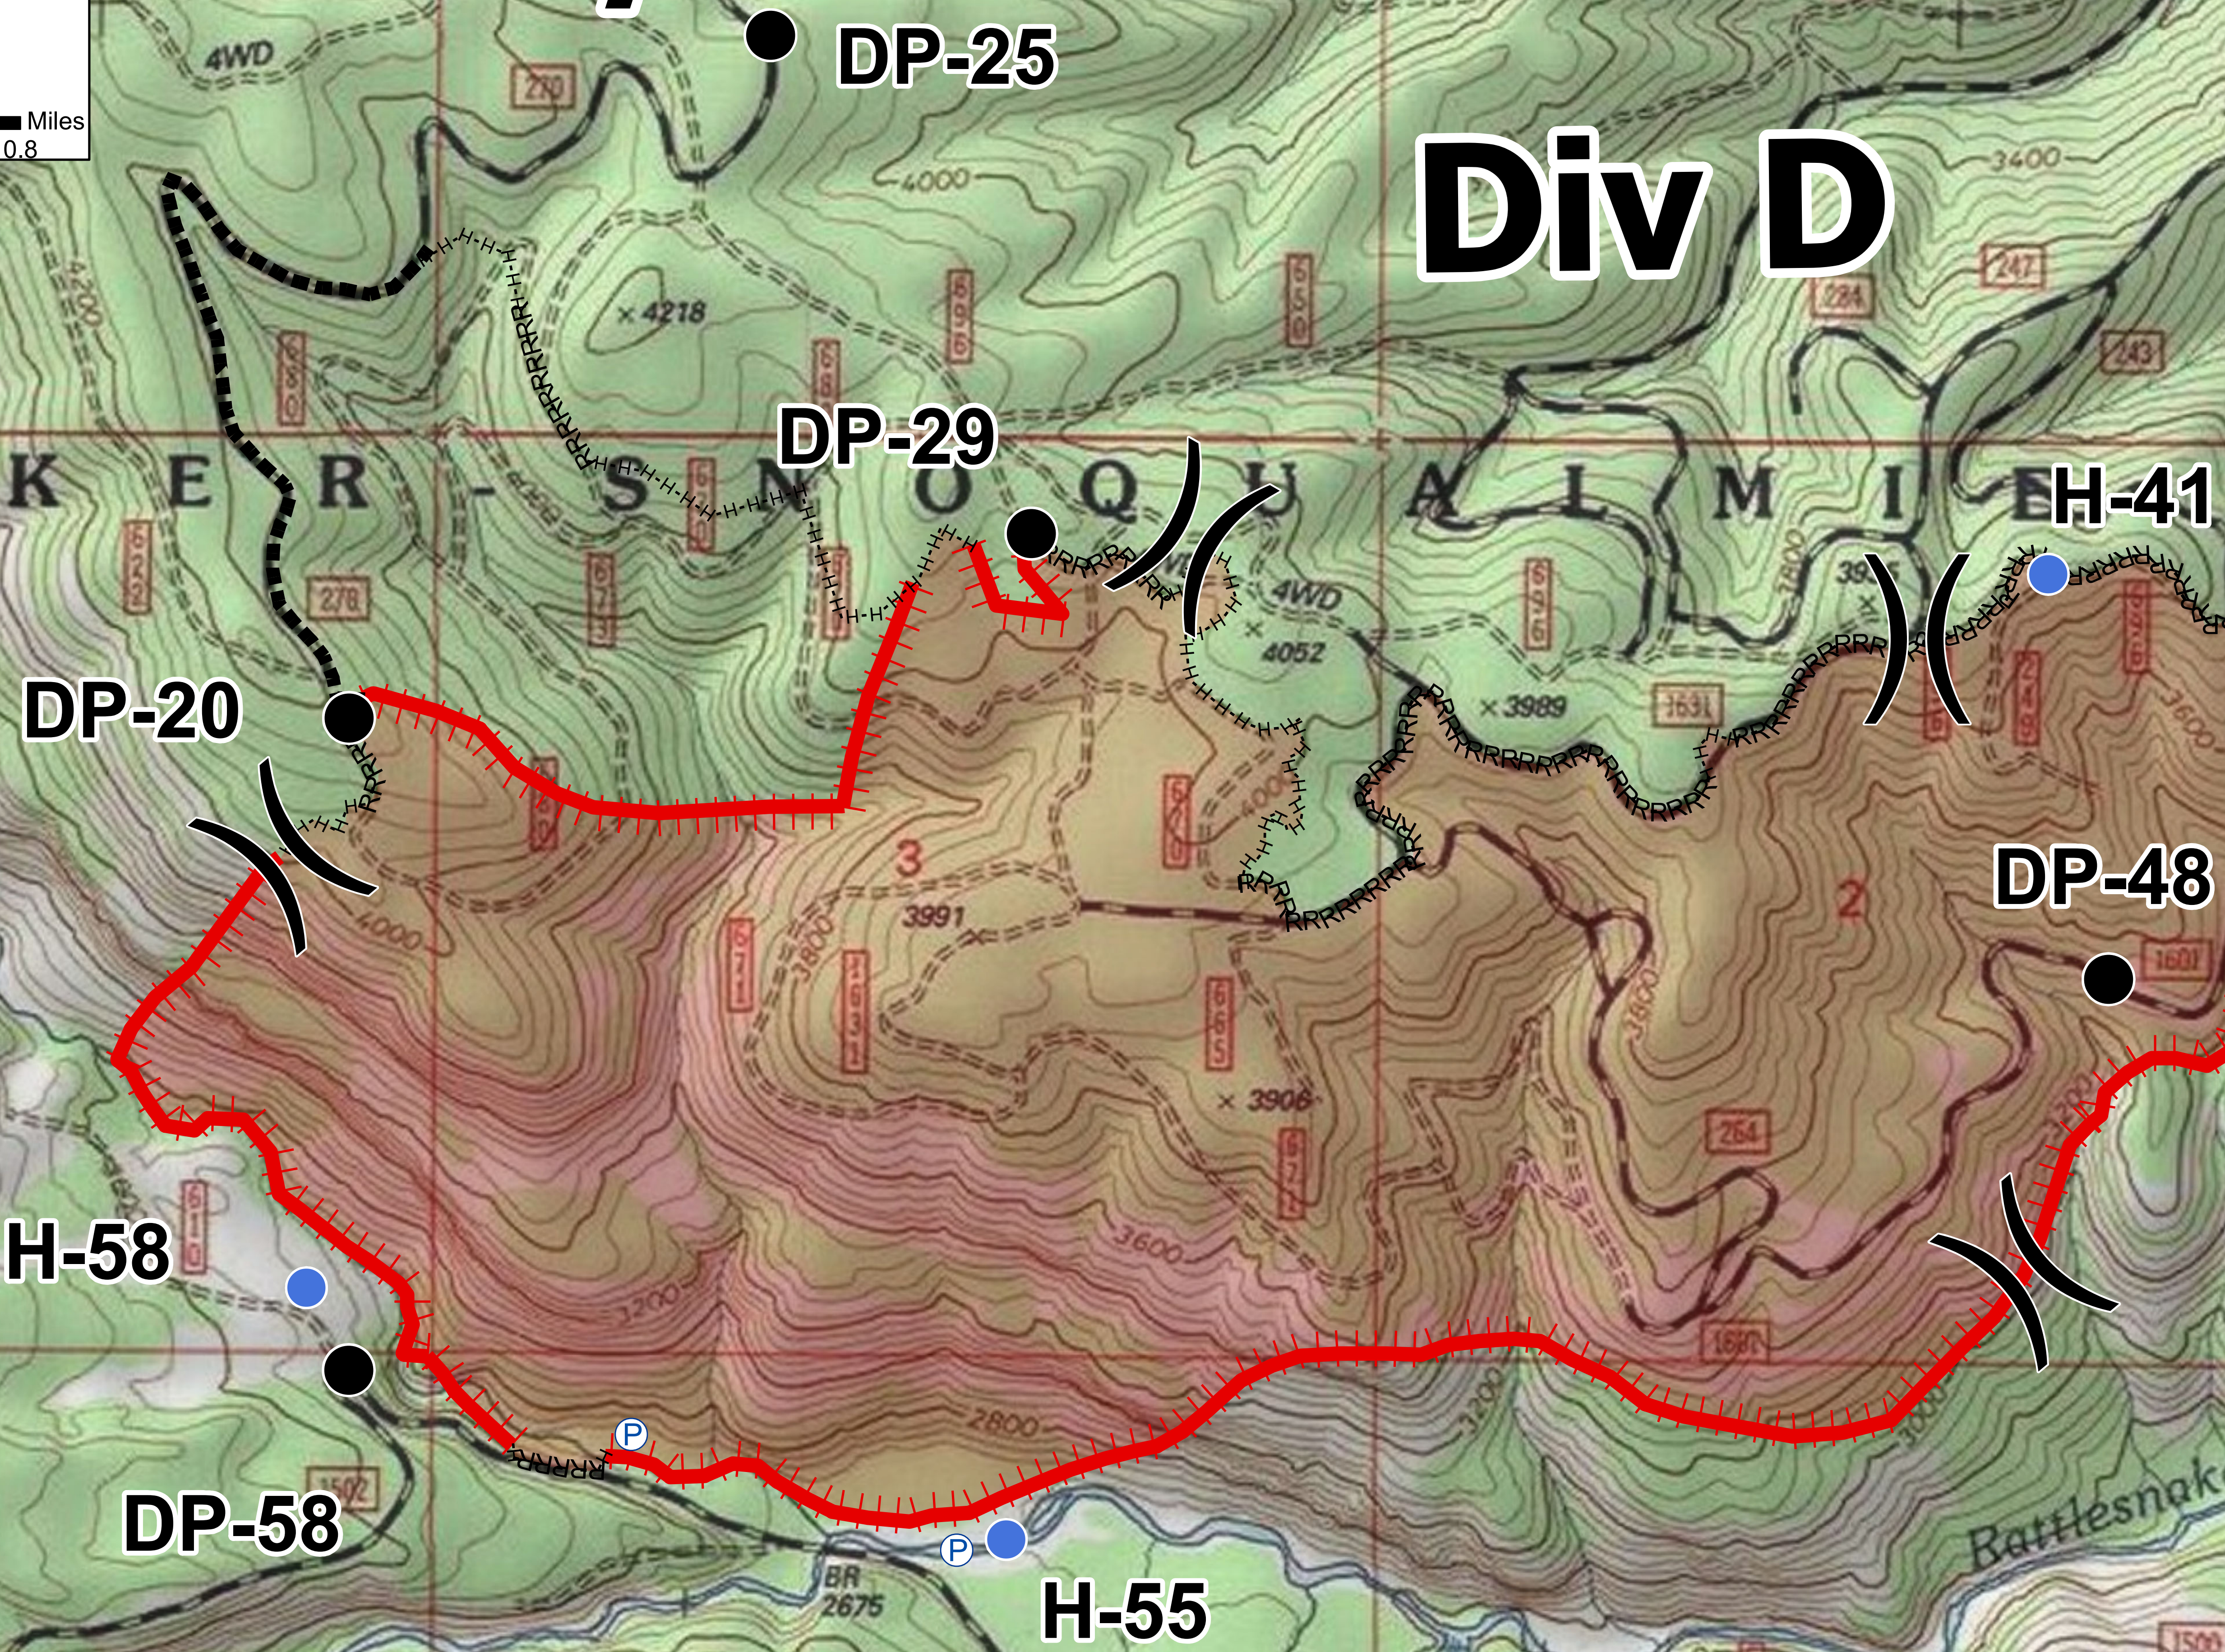

Meeks Table

LTY-221

WA-OWF-000784

BRIEFING Map

09/17/2015

1,024 acres

Perimeter as of 09/15/15 @ 2100

0 0.1 0.2 0.4 0.6 0.8 Miles

Div A/C

Div D

Div F

Div I

Legend

- Division
- Drop Point
- Helispot
- Pump
- Uncontrolled Fire Edge
- Planned Fire Line
- Road as Completed Line
- Hand Line