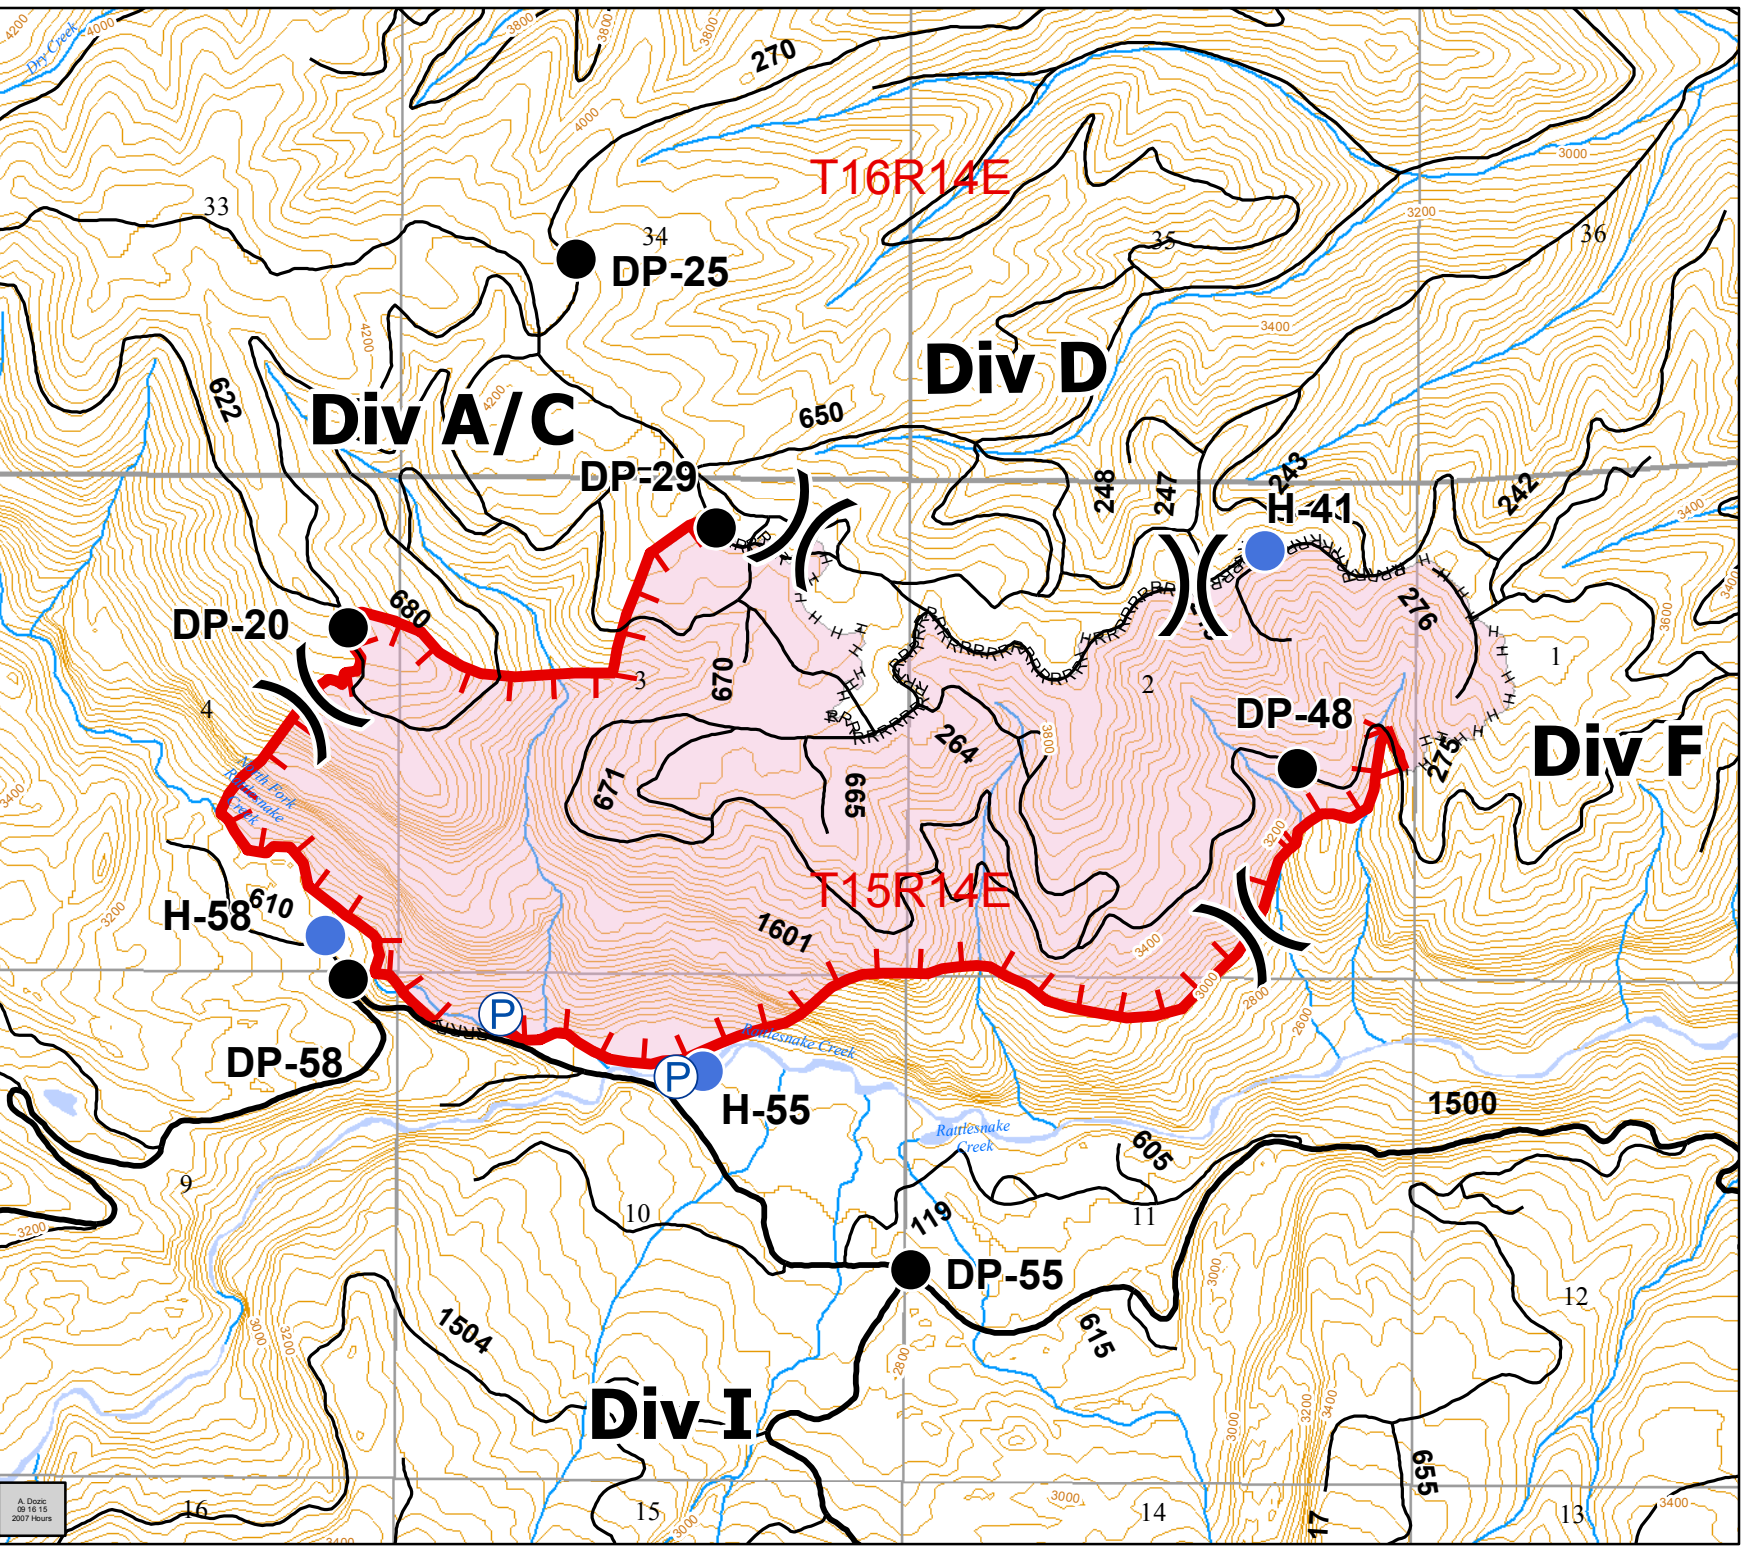

### Meeks Table

LTY-221  
WA-OFW-000784

**IAP Map**  
09/17/2015  
1,024 acres

Perimeter as of 09/15/2015 @ 2100

### Legend

Division

Drop Point

Pump

Helispot

Uncontrolled Fire Edge

A. Dantz  
09/16/15  
2007 Hours