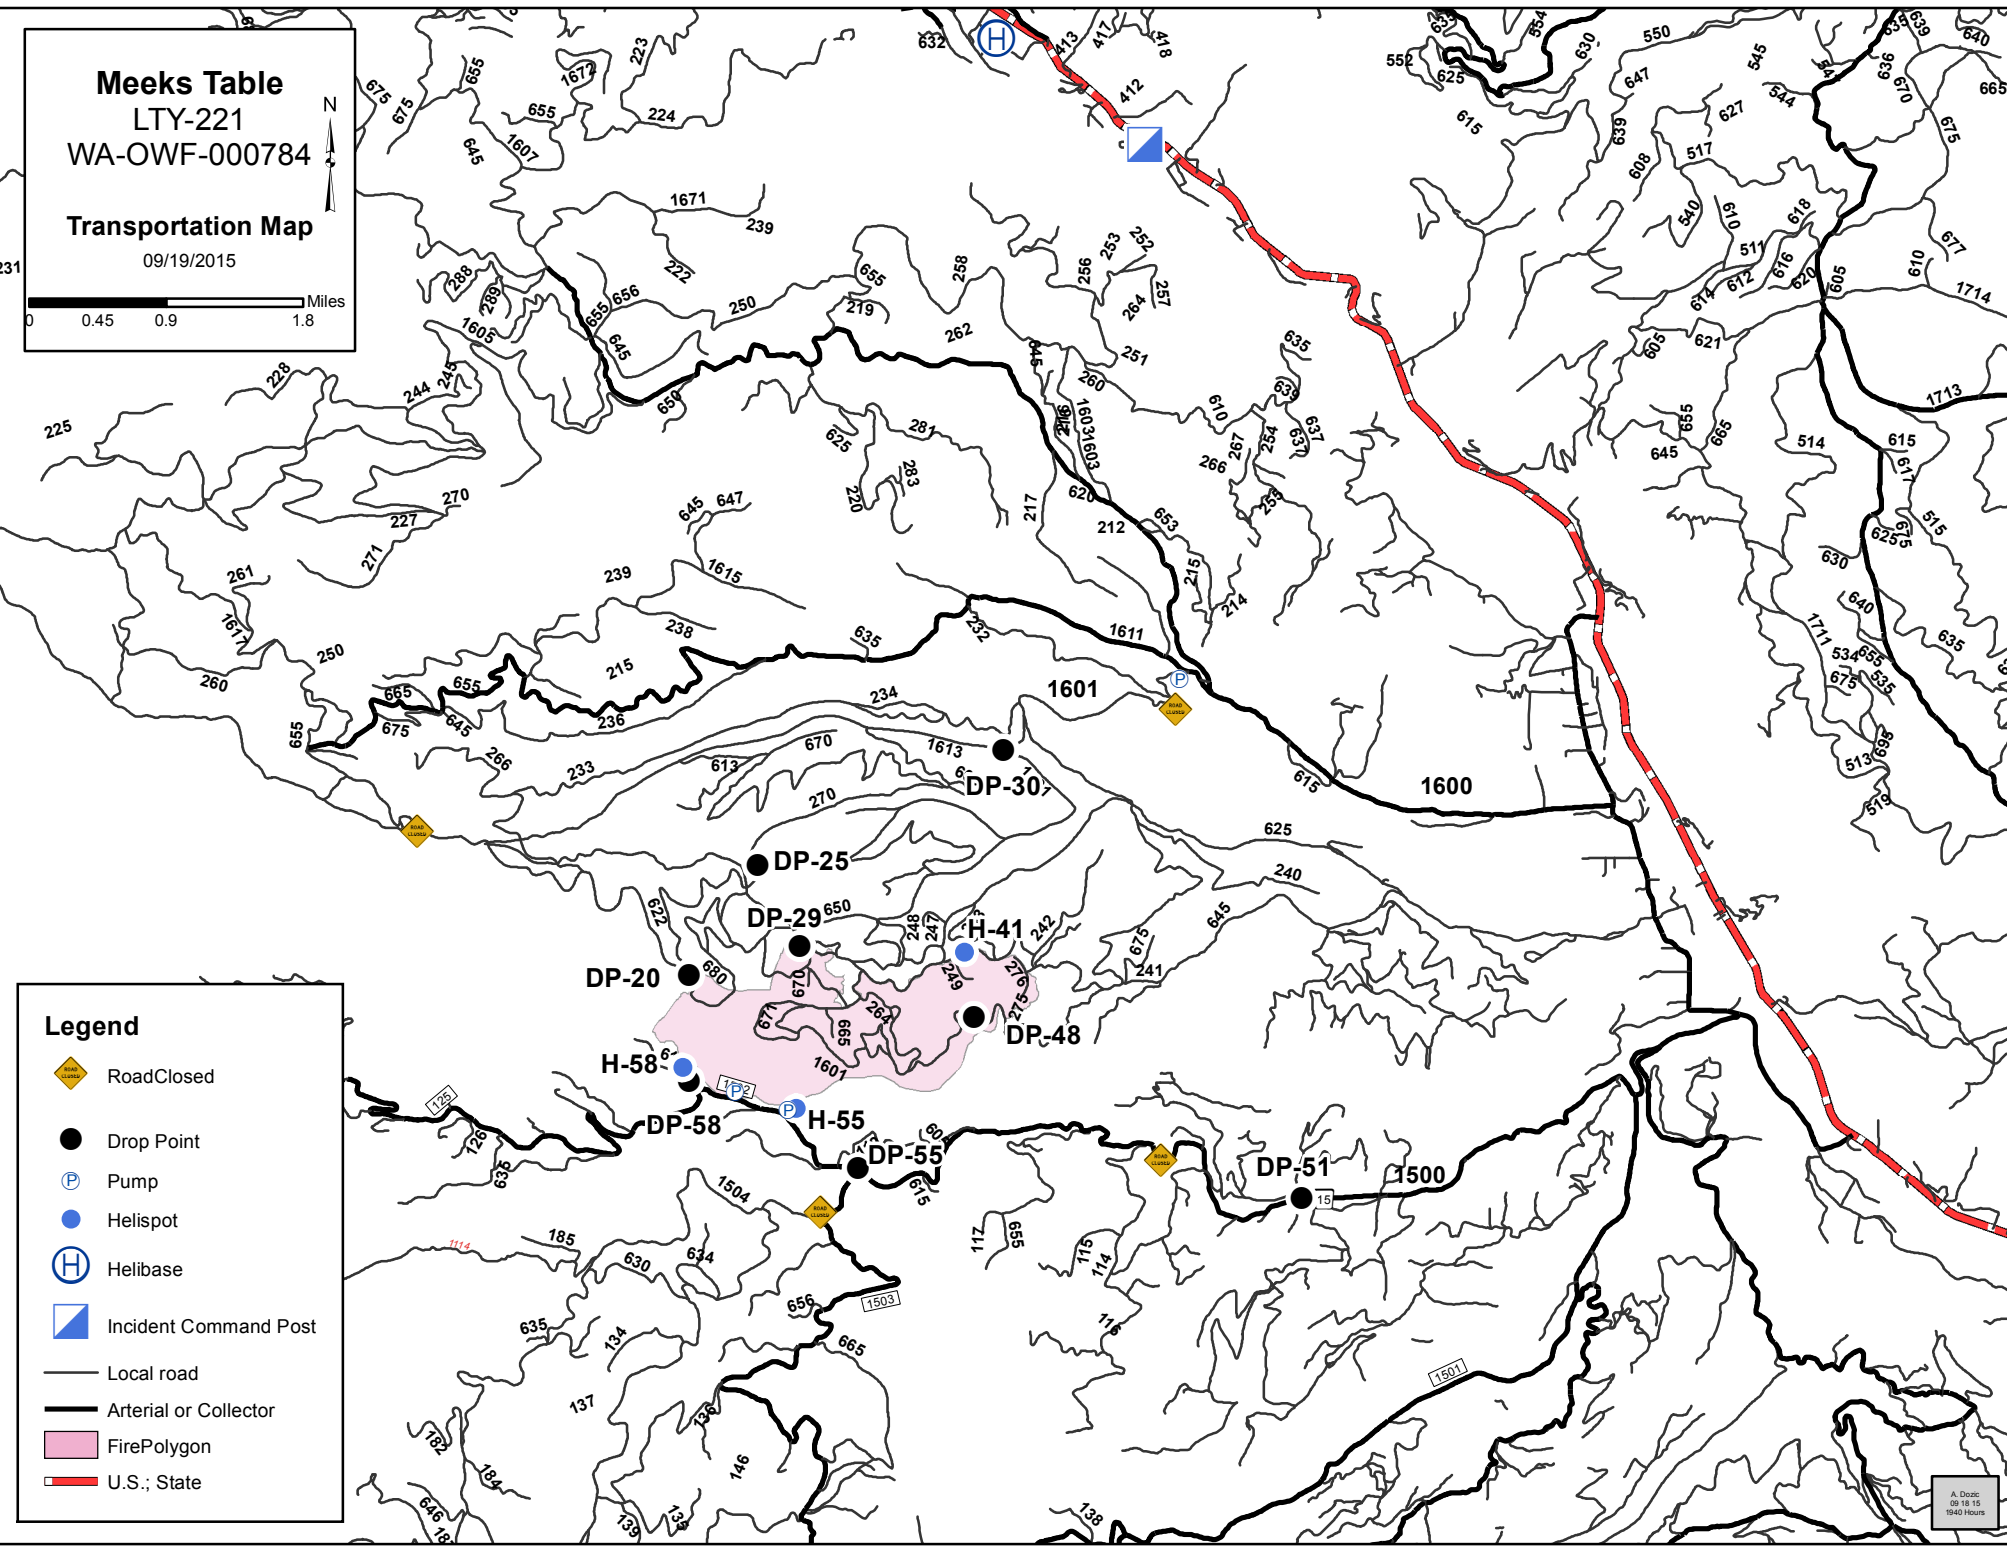

**Meeks Table**  
LTY-221  
WA-OWF-000784

**Transportation Map**

09/19/2015

**Legend**

-  RoadClosed
-  Drop Point
-  Pump
-  Helispot
-  Helibase
-  Incident Command Post
-  Local road
-  Arterial or Collector
-  FirePolygon
-  U.S.; State