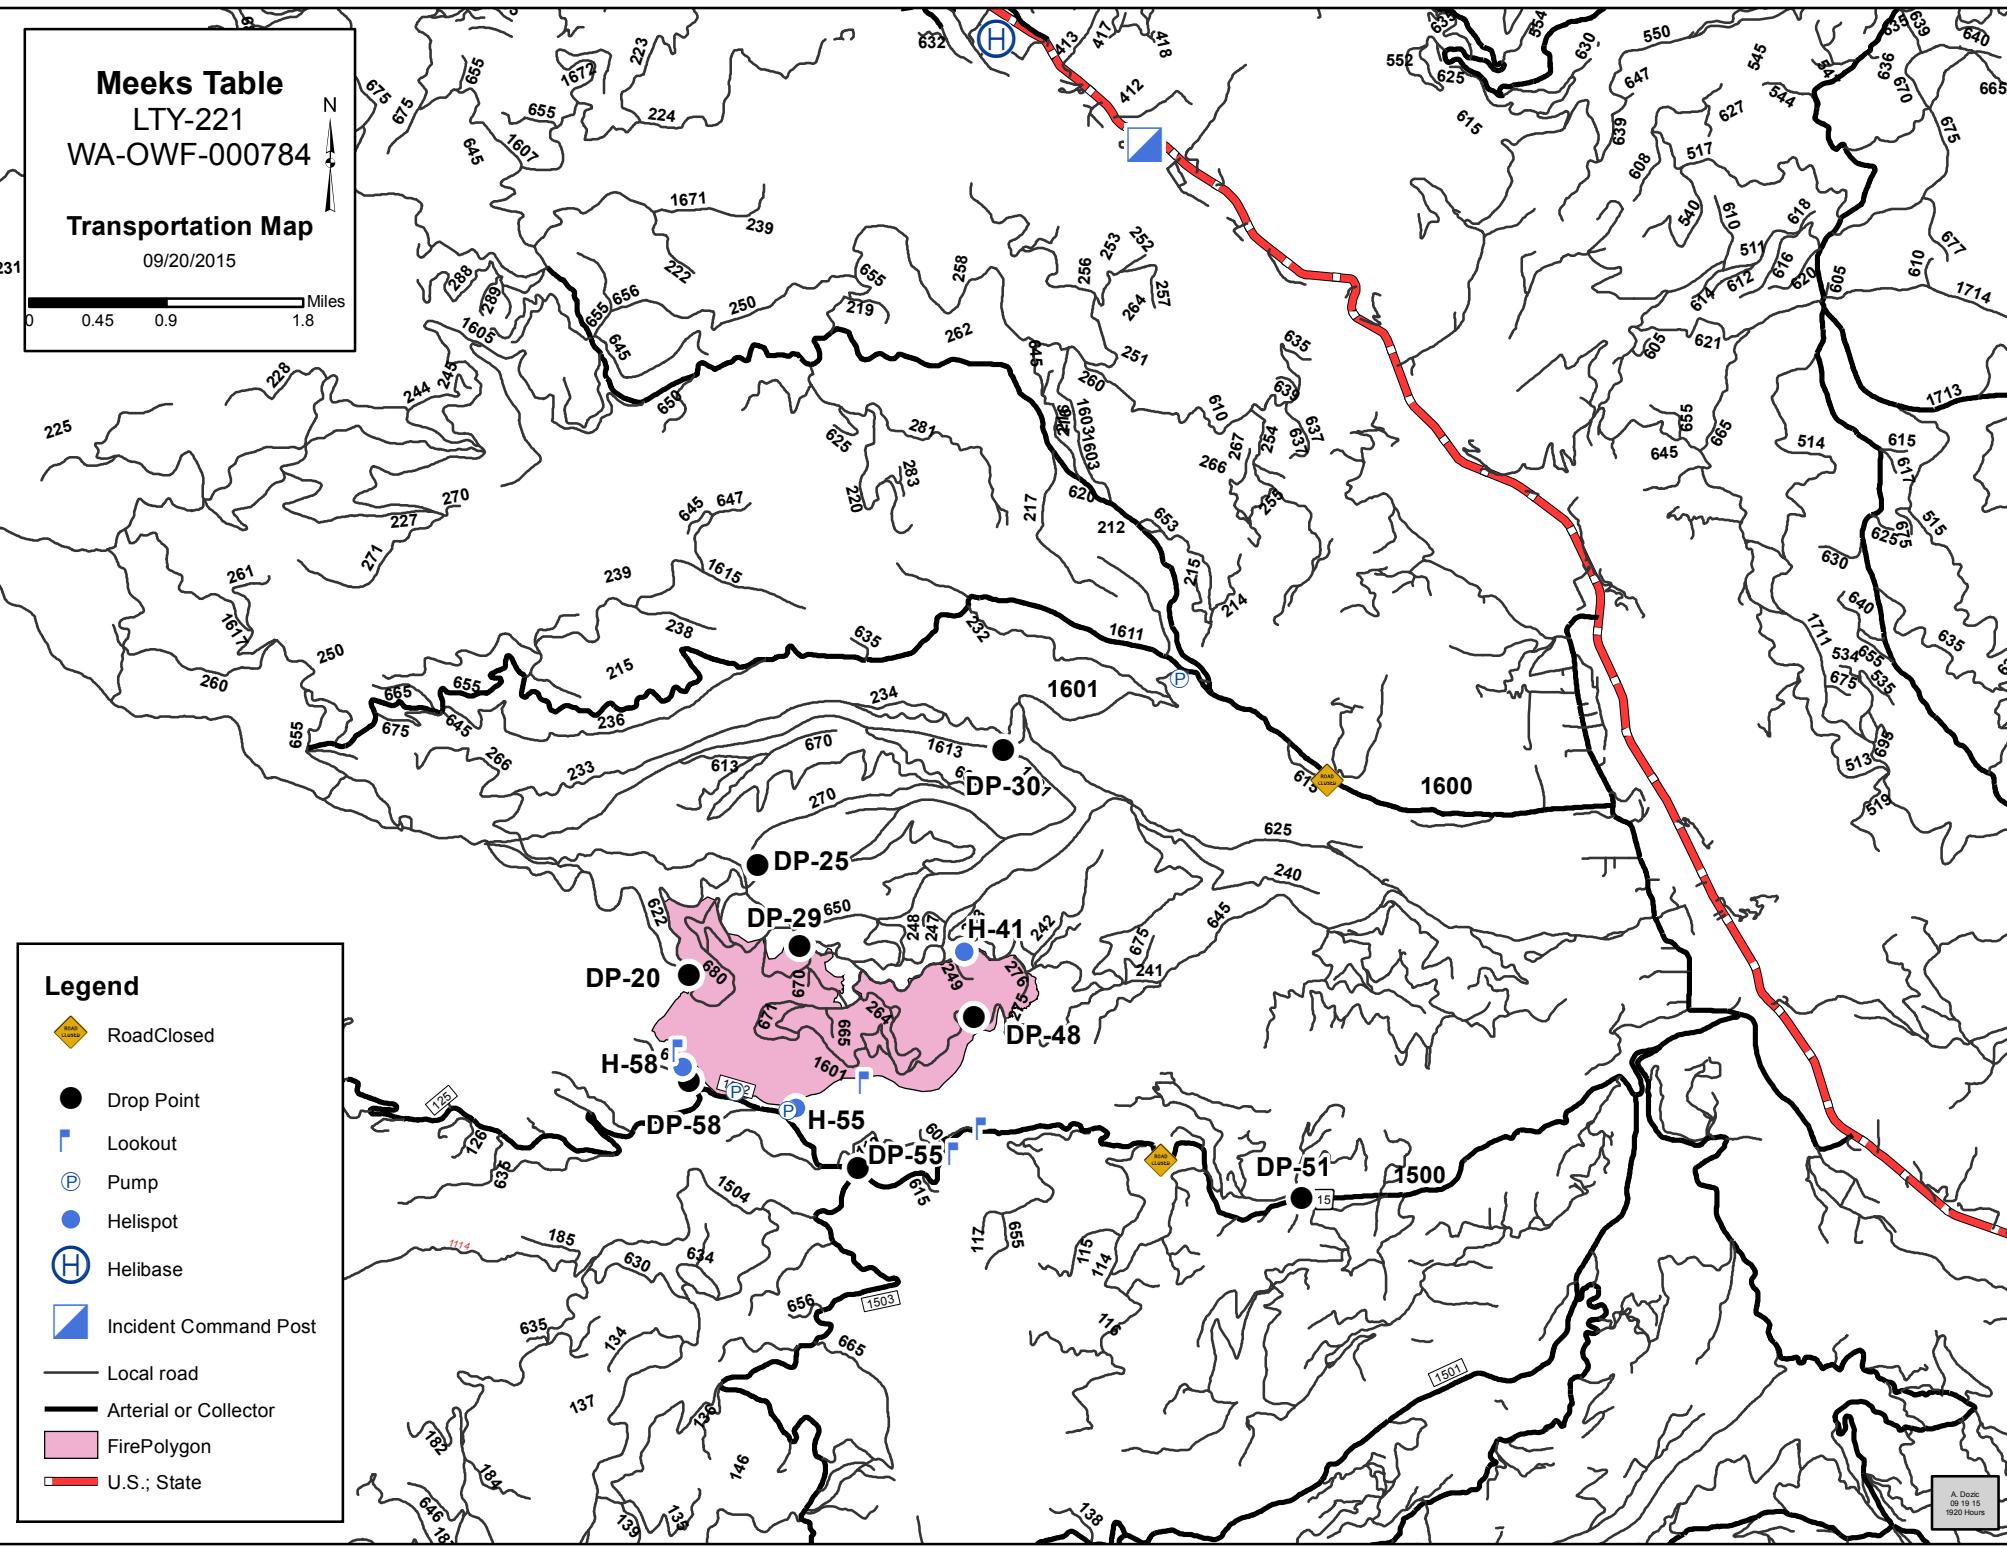

Meeks Table
LTY-221
WA-OWF-000784

Transportation Map

09/20/2015

Legend

-  Road Closed
-  Drop Point
-  Lookout
-  Pump
-  Helispot
-  Helibase
-  Incident Command Post
-  Local road
-  Arterial or Collector
-  Fire Polygon
-  U.S.; State