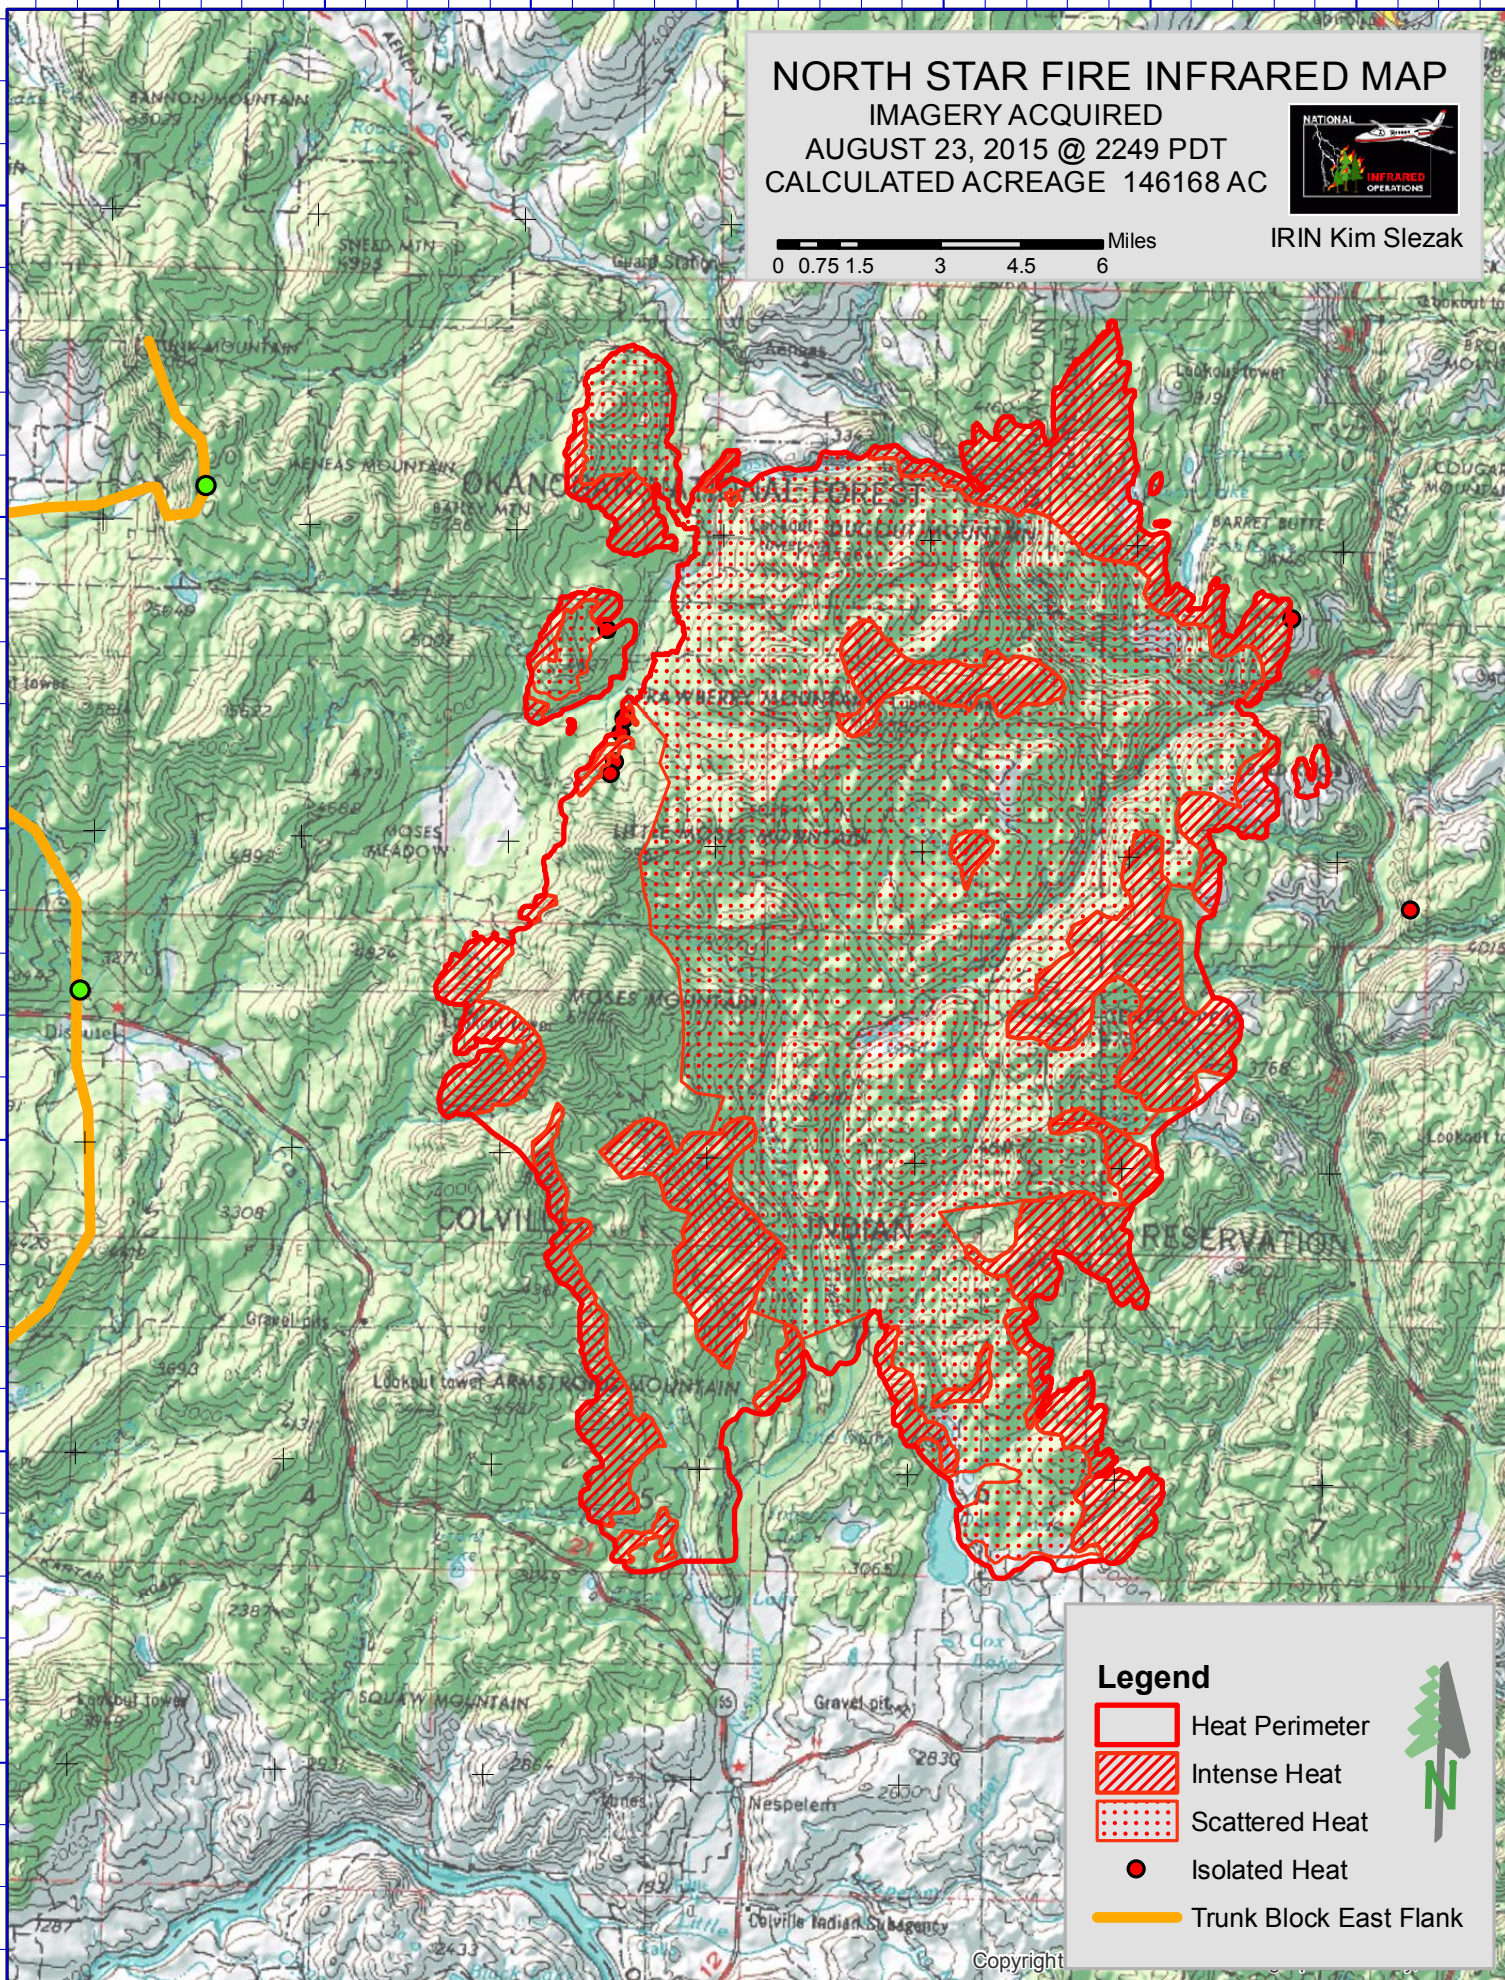

119°15'0"W

119°10'0"W

119°5'0"W

119°0'0"W

118°55'0"W

118°50'0"W

118°45'0"W

NORTH STAR FIRE INFRARED MAP
 IMAGERY ACQUIRED
 AUGUST 23, 2015 @ 2249 PDT
 CALCULATED ACREAGE 146168 AC

IRIN Kim Slezak

48°35'0"N

48°30'0"N

48°25'0"N

48°20'0"N

48°15'0"N

48°10'0"N

48°35'0"N

48°30'0"N

48°25'0"N

48°20'0"N

48°15'0"N

48°10'0"N

Legend

- Heat Perimeter
- Intense Heat
- Scattered Heat
- Isolated Heat
- Trunk Block East Flank

Copyright

119°15'0"W

119°10'0"W

119°5'0"W

119°0'0"W

118°55'0"W

118°50'0"W

118°45'0"W