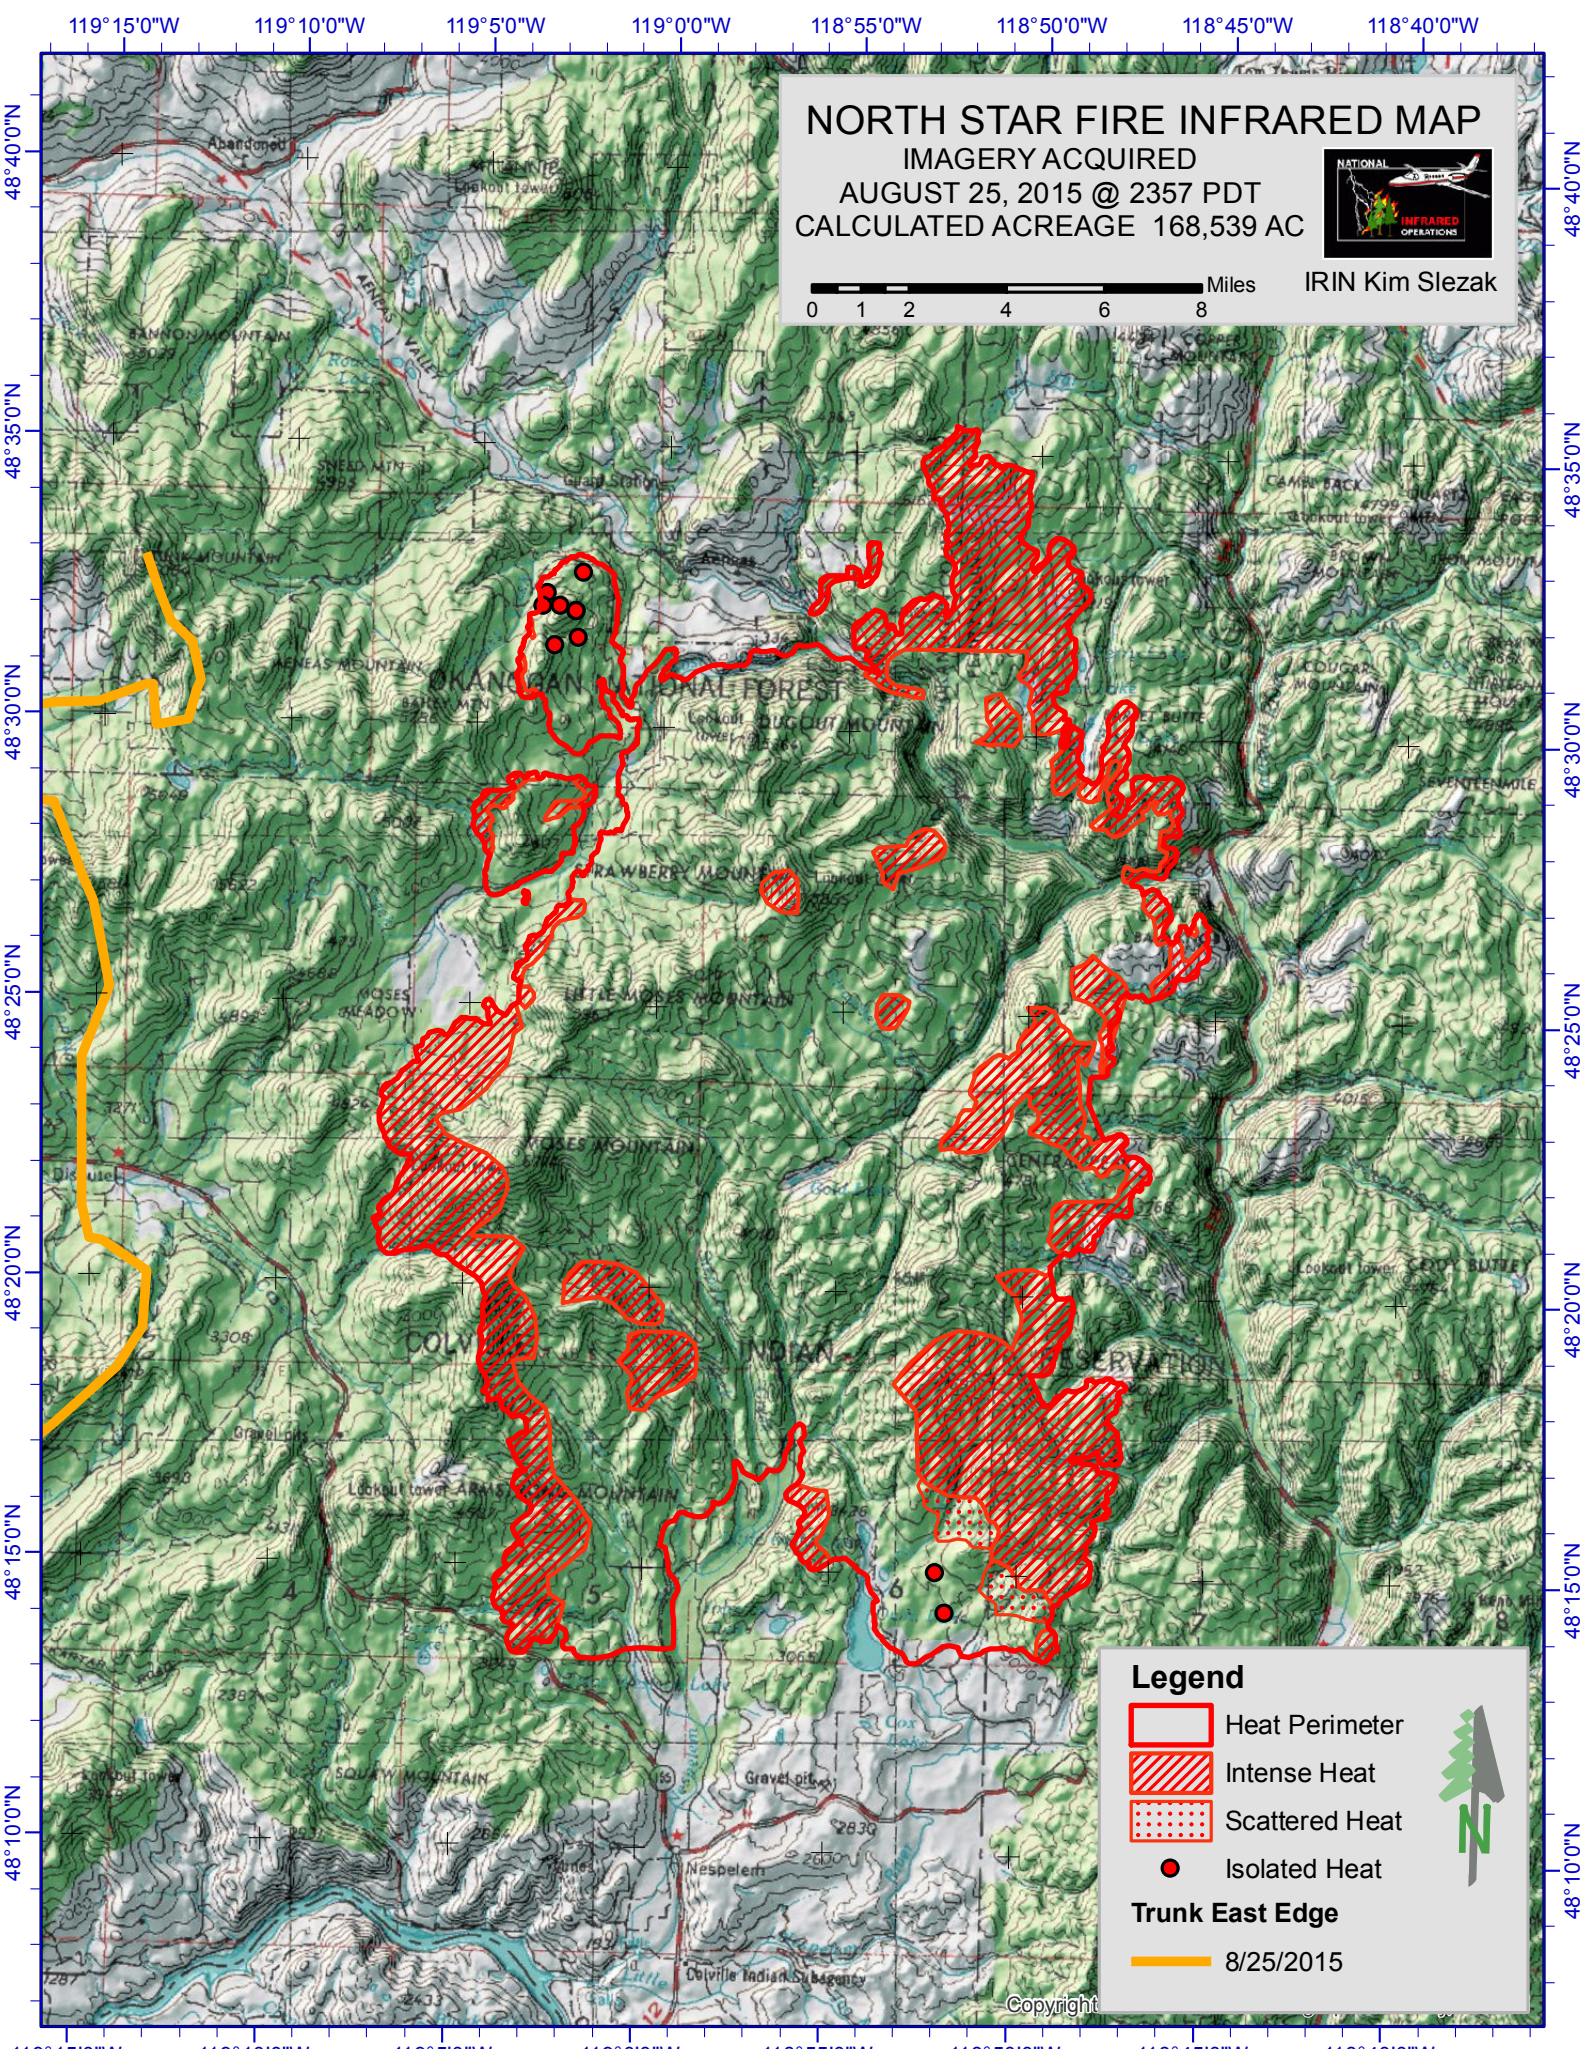

# NORTH STAR FIRE INFRARED MAP

IMAGERY ACQUIRED  
AUGUST 25, 2015 @ 2357 PDT  
CALCULATED ACREAGE 168,539 AC

IRIN Kim Slezak

**Legend**

- Heat Perimeter
- Intense Heat
- Scattered Heat
- Isolated Heat

**Trunk East Edge**