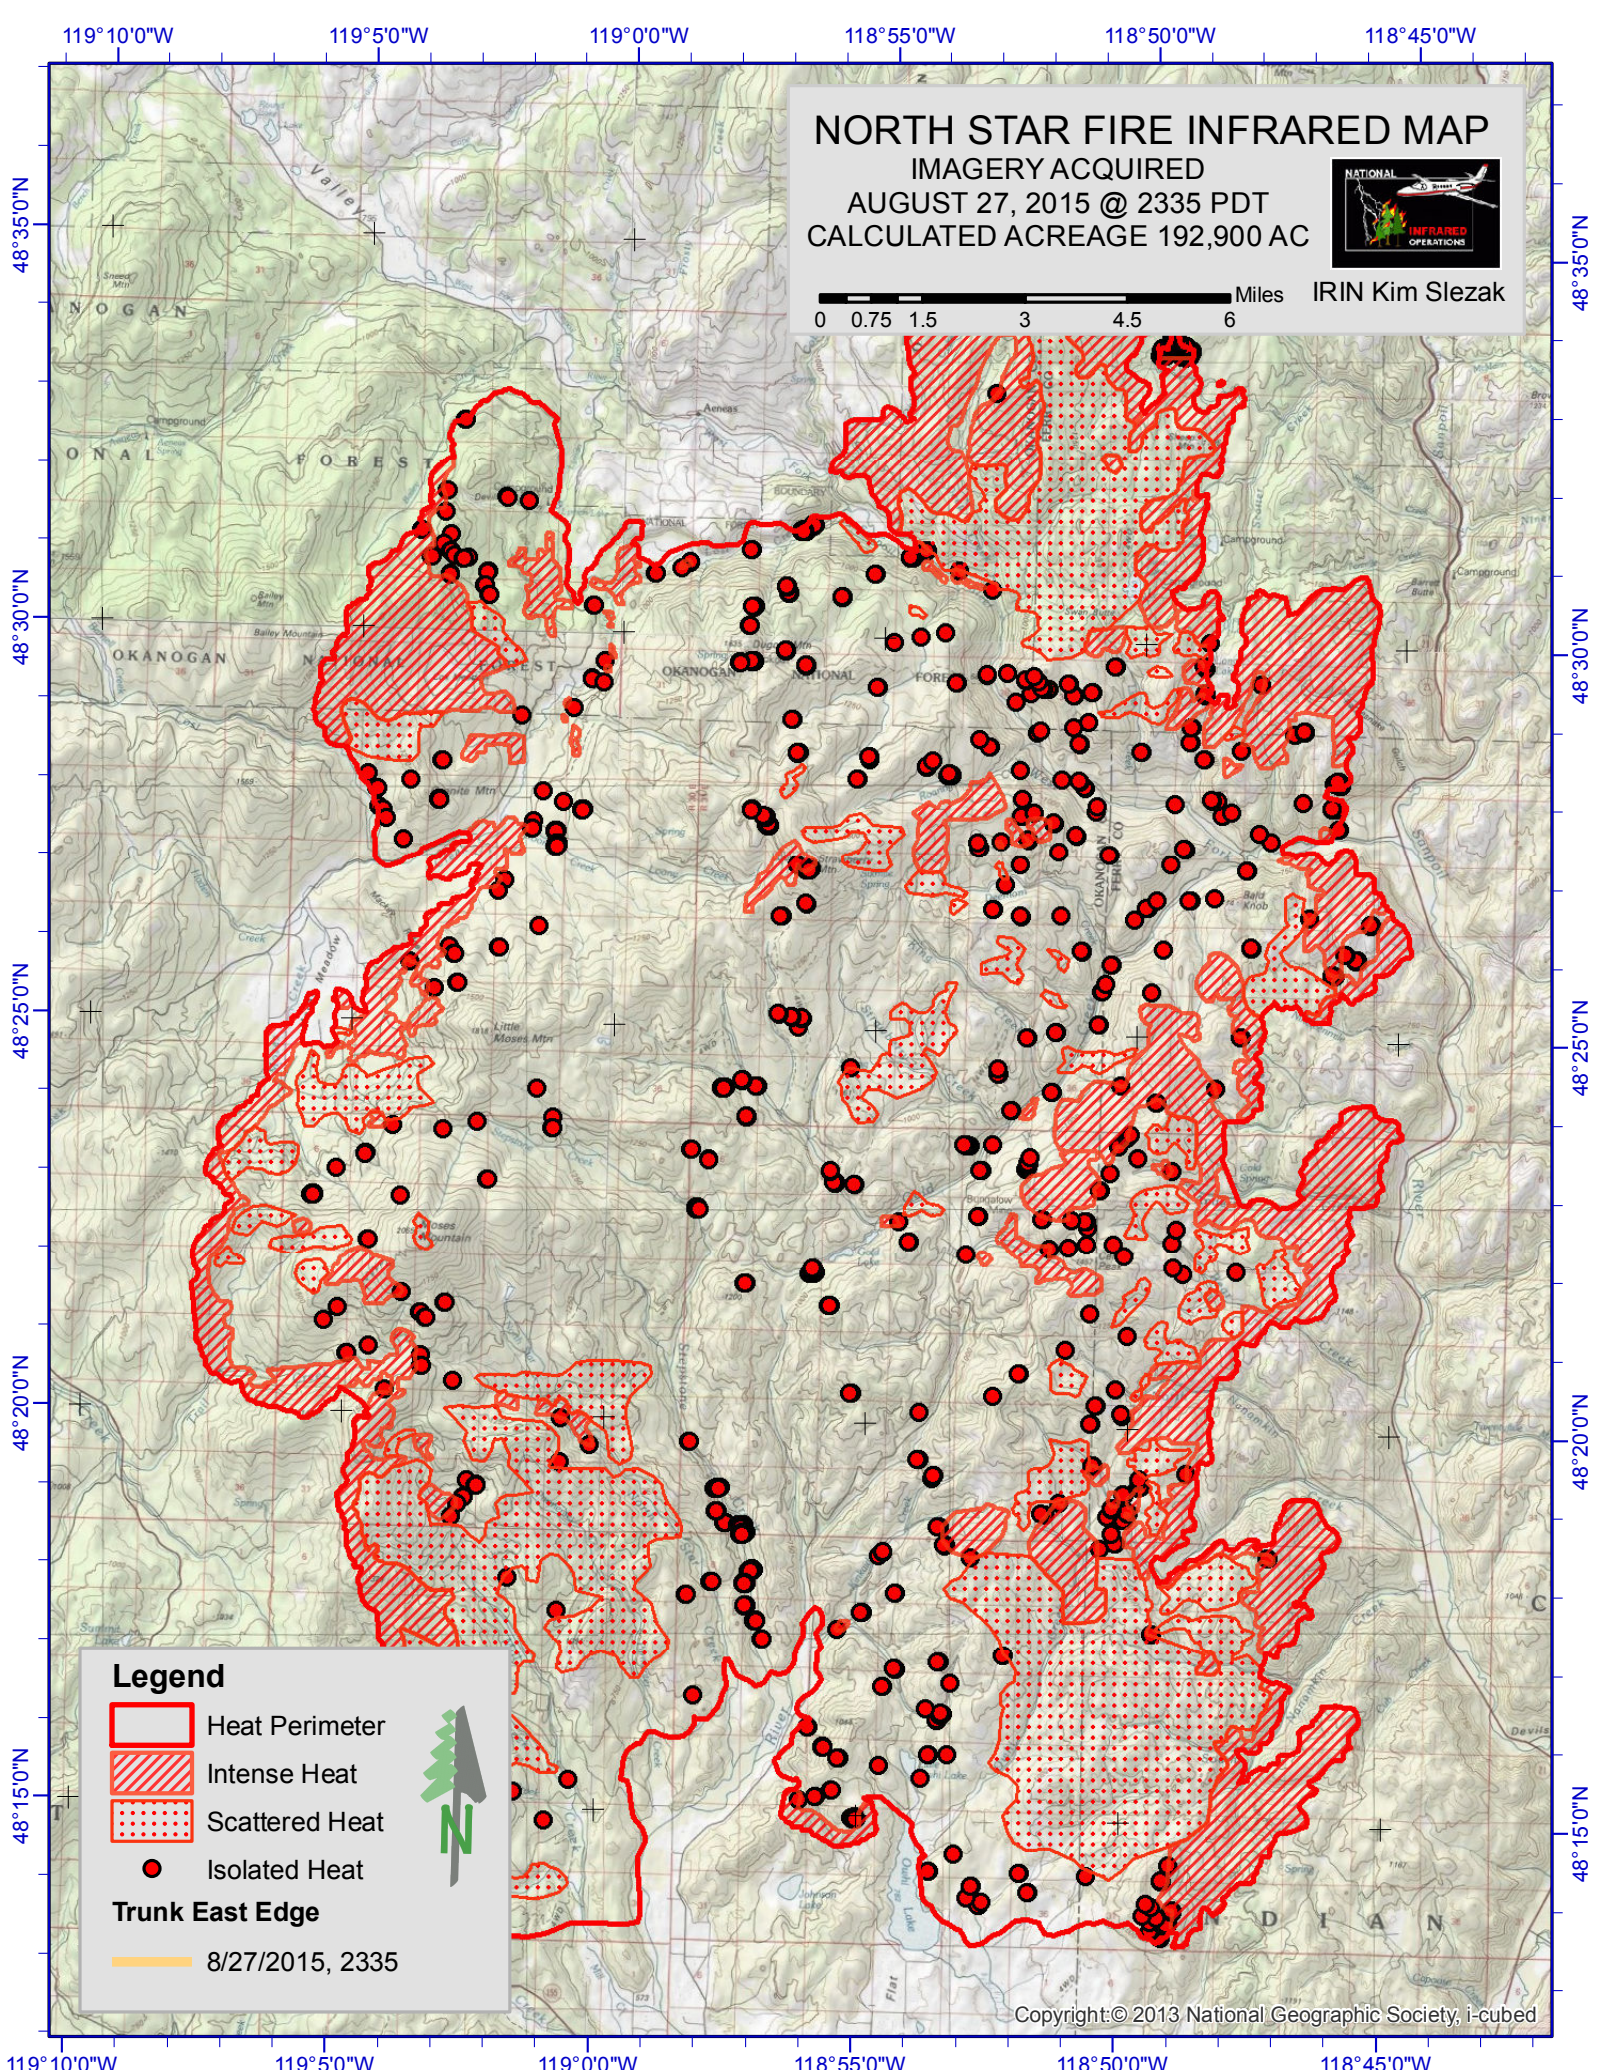

NORTH STAR FIRE INFRARED MAP

IMAGERY ACQUIRED
AUGUST 27, 2015 @ 2335 PDT
CALCULATED ACREAGE 192,900 AC

IRIN Kim Slezak

Legend

- Heat Perimeter
- Intense Heat
- Scattered Heat
- Isolated Heat

- Trunk East Edge**
- 8/27/2015, 2335