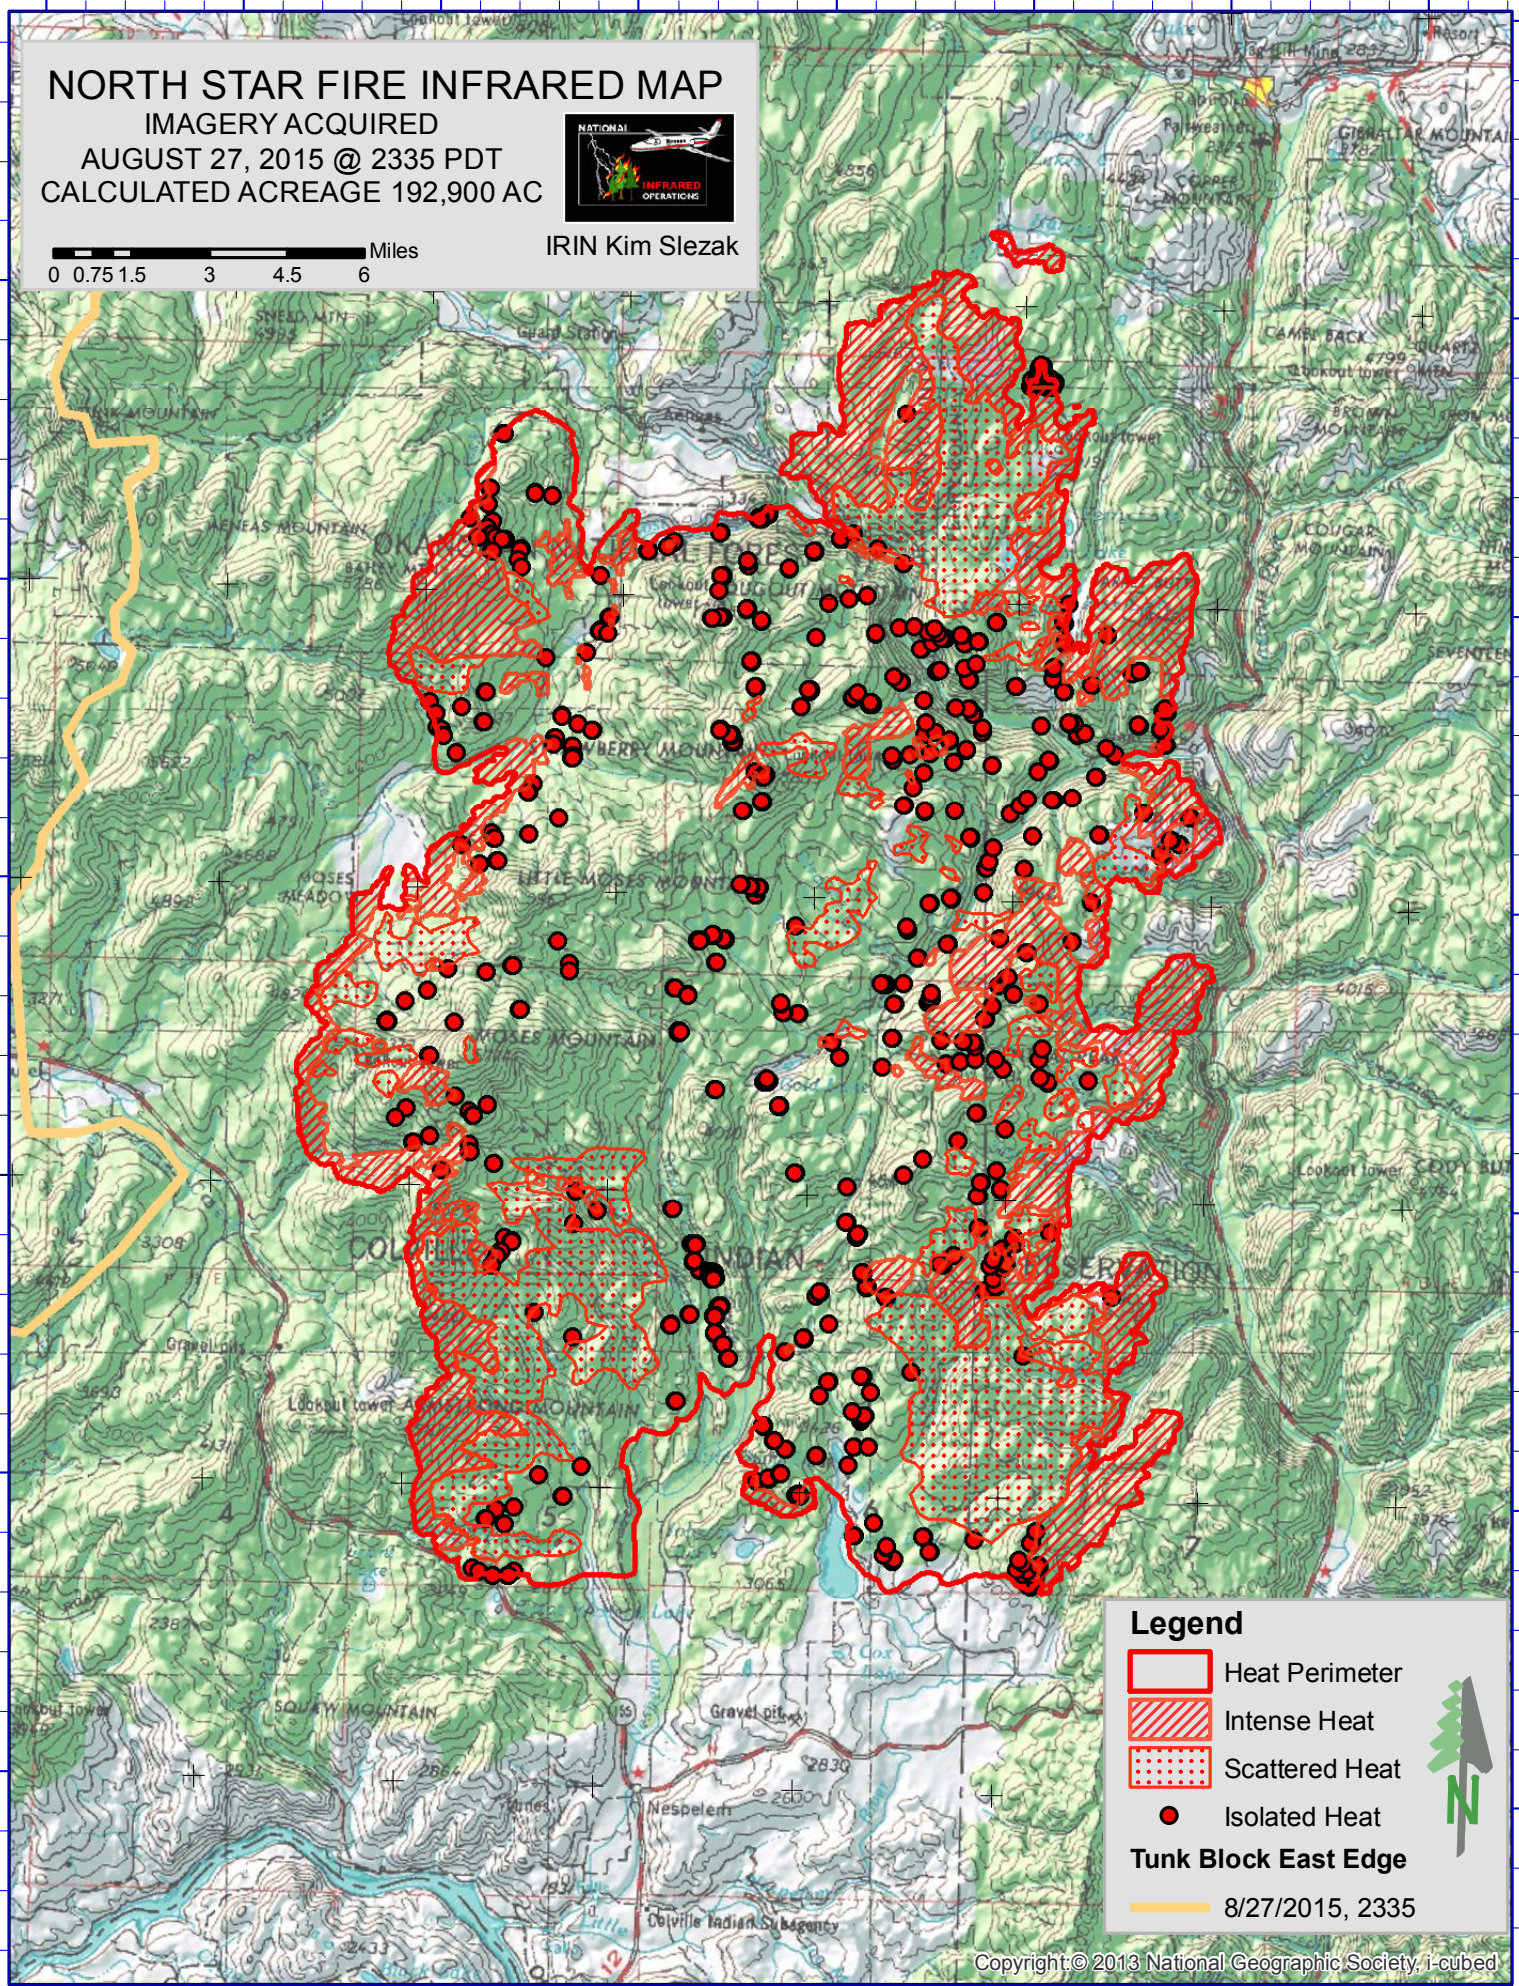

119°15'0"W 119°10'0"W 119°5'0"W 119°0'0"W 118°55'0"W 118°50'0"W 118°45'0"W 118°40'0"W

NORTH STAR FIRE INFRARED MAP

IMAGERY ACQUIRED
AUGUST 27, 2015 @ 2335 PDT
CALCULATED ACREAGE 192,900 AC

IRIN Kim Slezak

48°35'0"N
48°30'0"N
48°25'0"N
48°20'0"N
48°15'0"N
48°10'0"N

48°35'0"N
48°30'0"N
48°25'0"N
48°20'0"N
48°15'0"N
48°10'0"N

- Legend**
- Heat Perimeter
 - Intense Heat
 - Scattered Heat
 - Isolated Heat
 - Tunk Block East Edge**
 - 8/27/2015, 2335