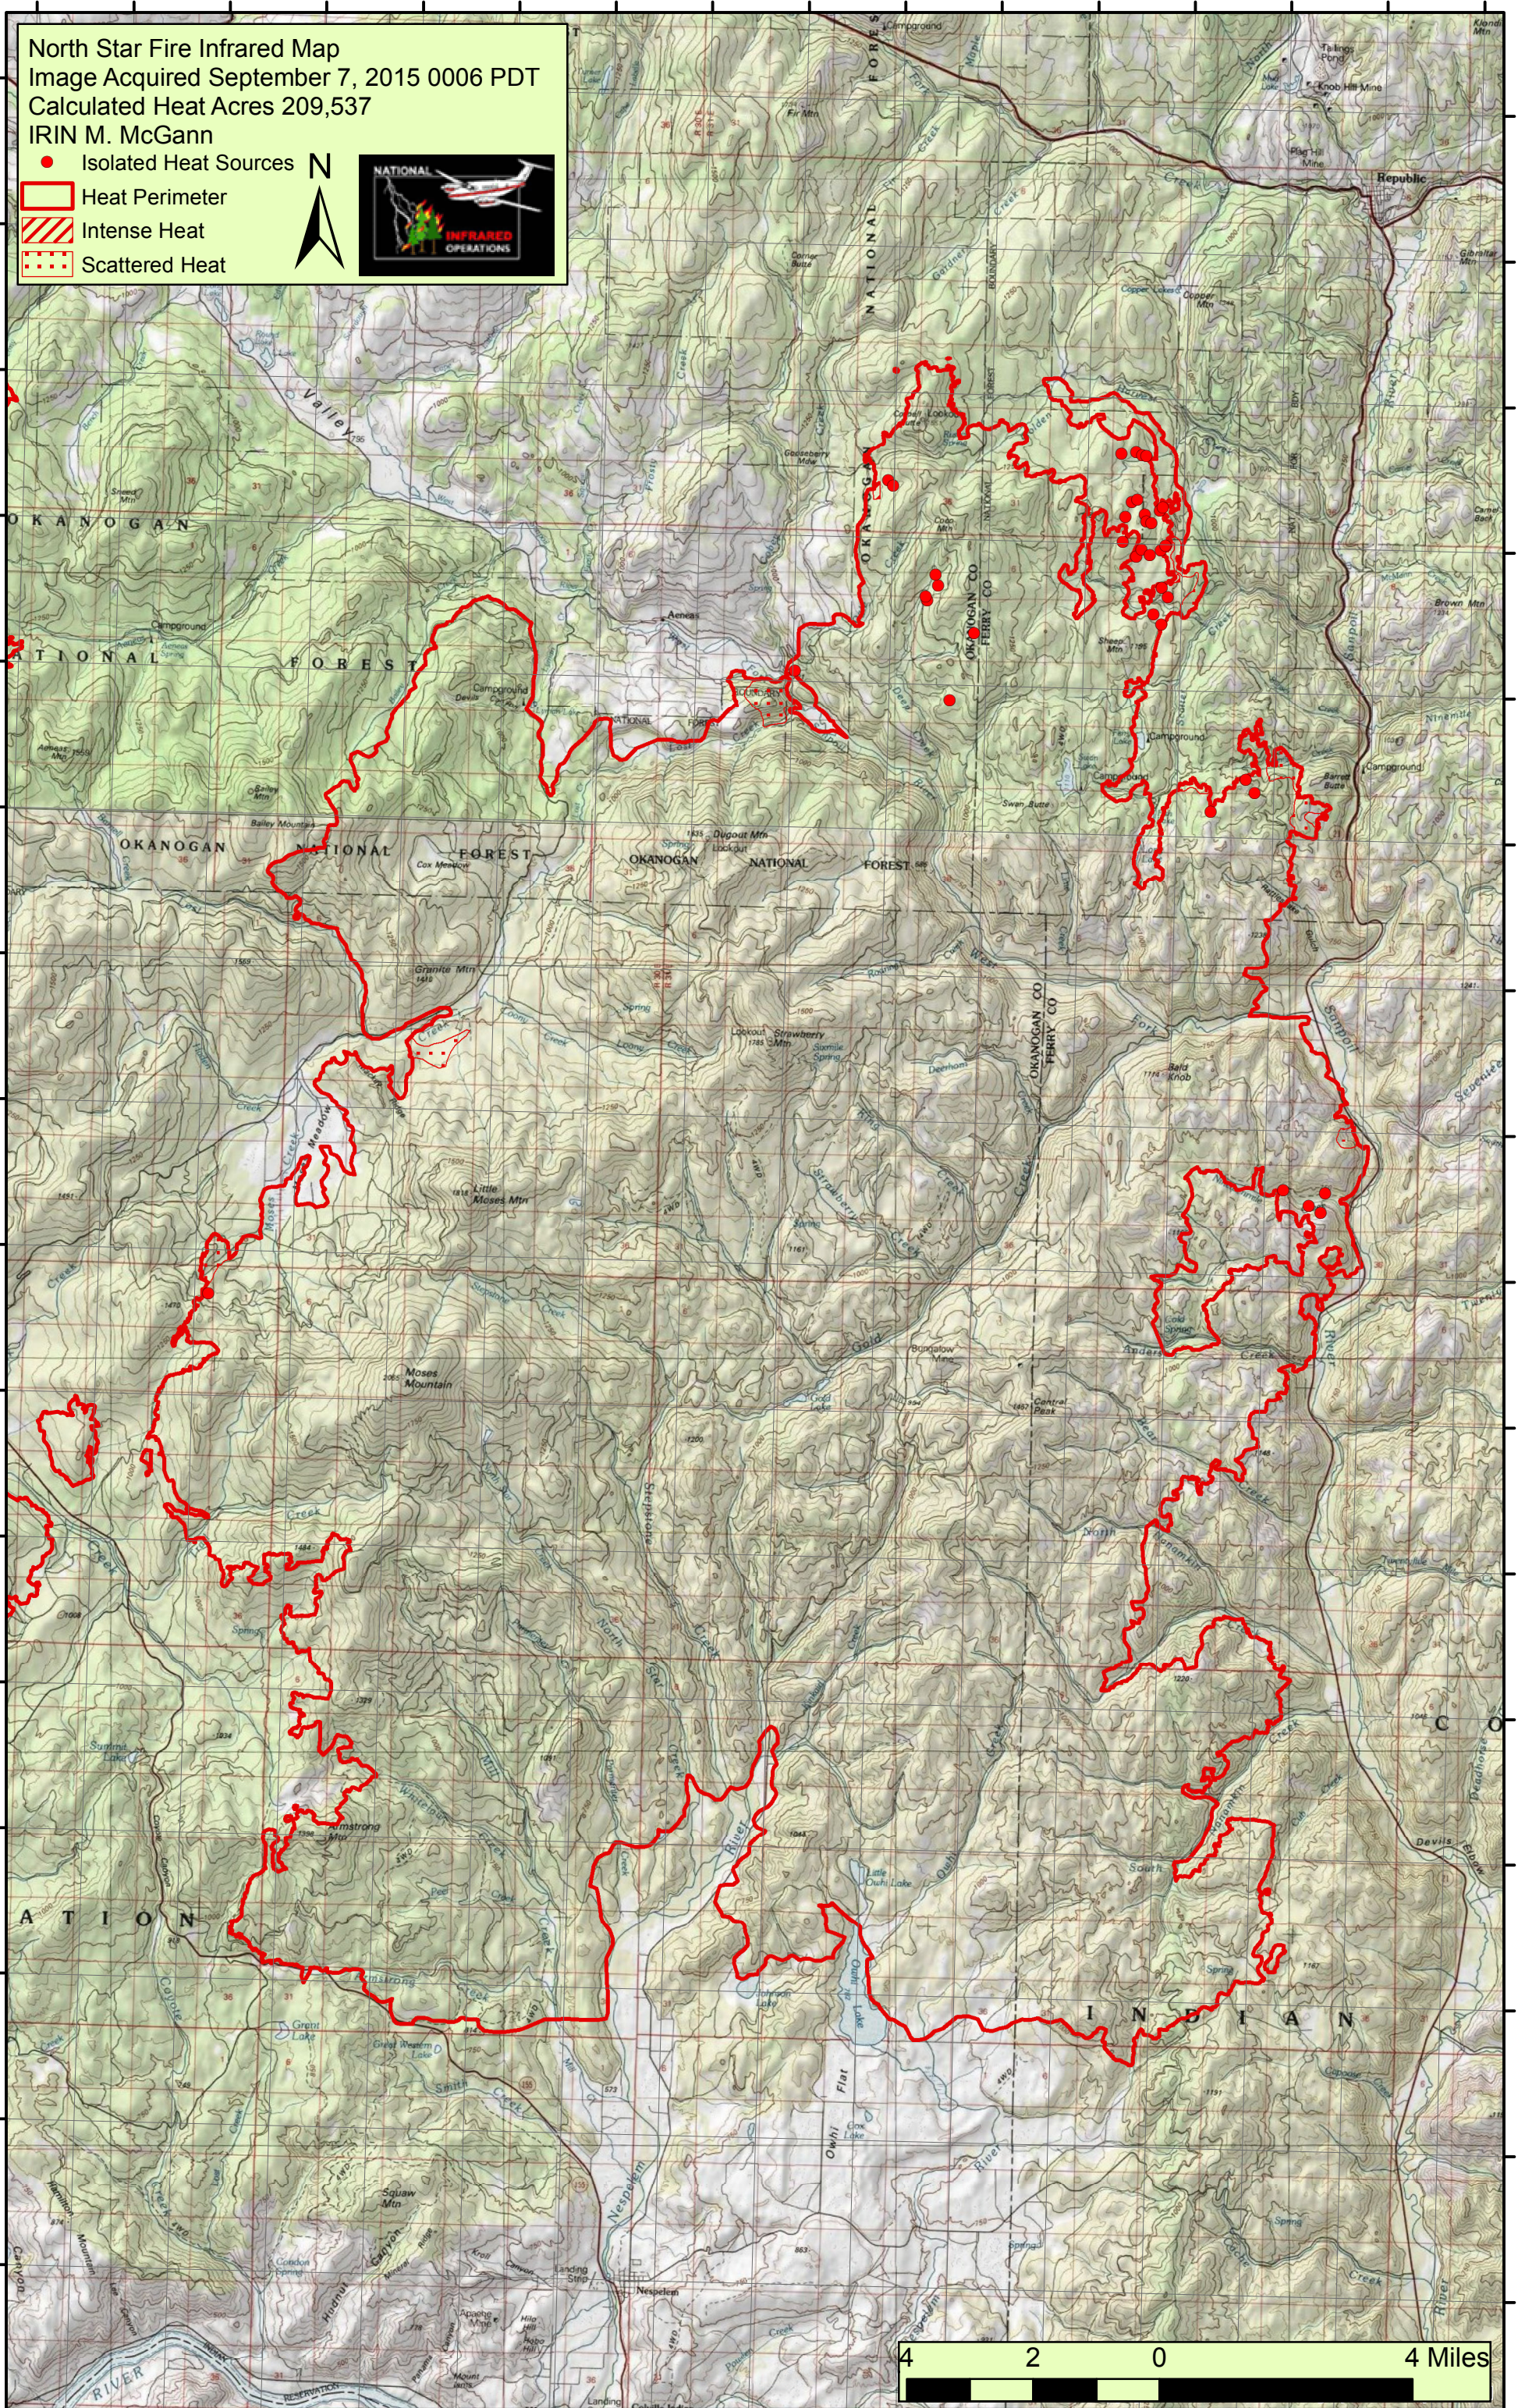

119°12'0"W 119°10'0"W 119°8'0"W 119°6'0"W 119°4'0"W 119°2'0"W 119°0'0"W 118°58'0"W 118°56'0"W 118°54'0"W 118°52'0"W 118°50'0"W 118°48'0"W 118°46'0"W 118°44'0"W 118°42'0"W

North Star Fire Infrared Map
Image Acquired September 7, 2015 0006 PDT
Calculated Heat Acres 209,537

IRIN M. McGann

- Isolated Heat Sources
- ▭ Heat Perimeter
- ▨ Intense Heat
- ▤ Scattered Heat

119°10'0"W 119°8'0"W 119°6'0"W 119°4'0"W 119°2'0"W 119°0'0"W 118°58'0"W 118°56'0"W 118°54'0"W 118°52'0"W 118°50'0"W 118°48'0"W 118°46'0"W 118°44'0"W 118°42'0"W