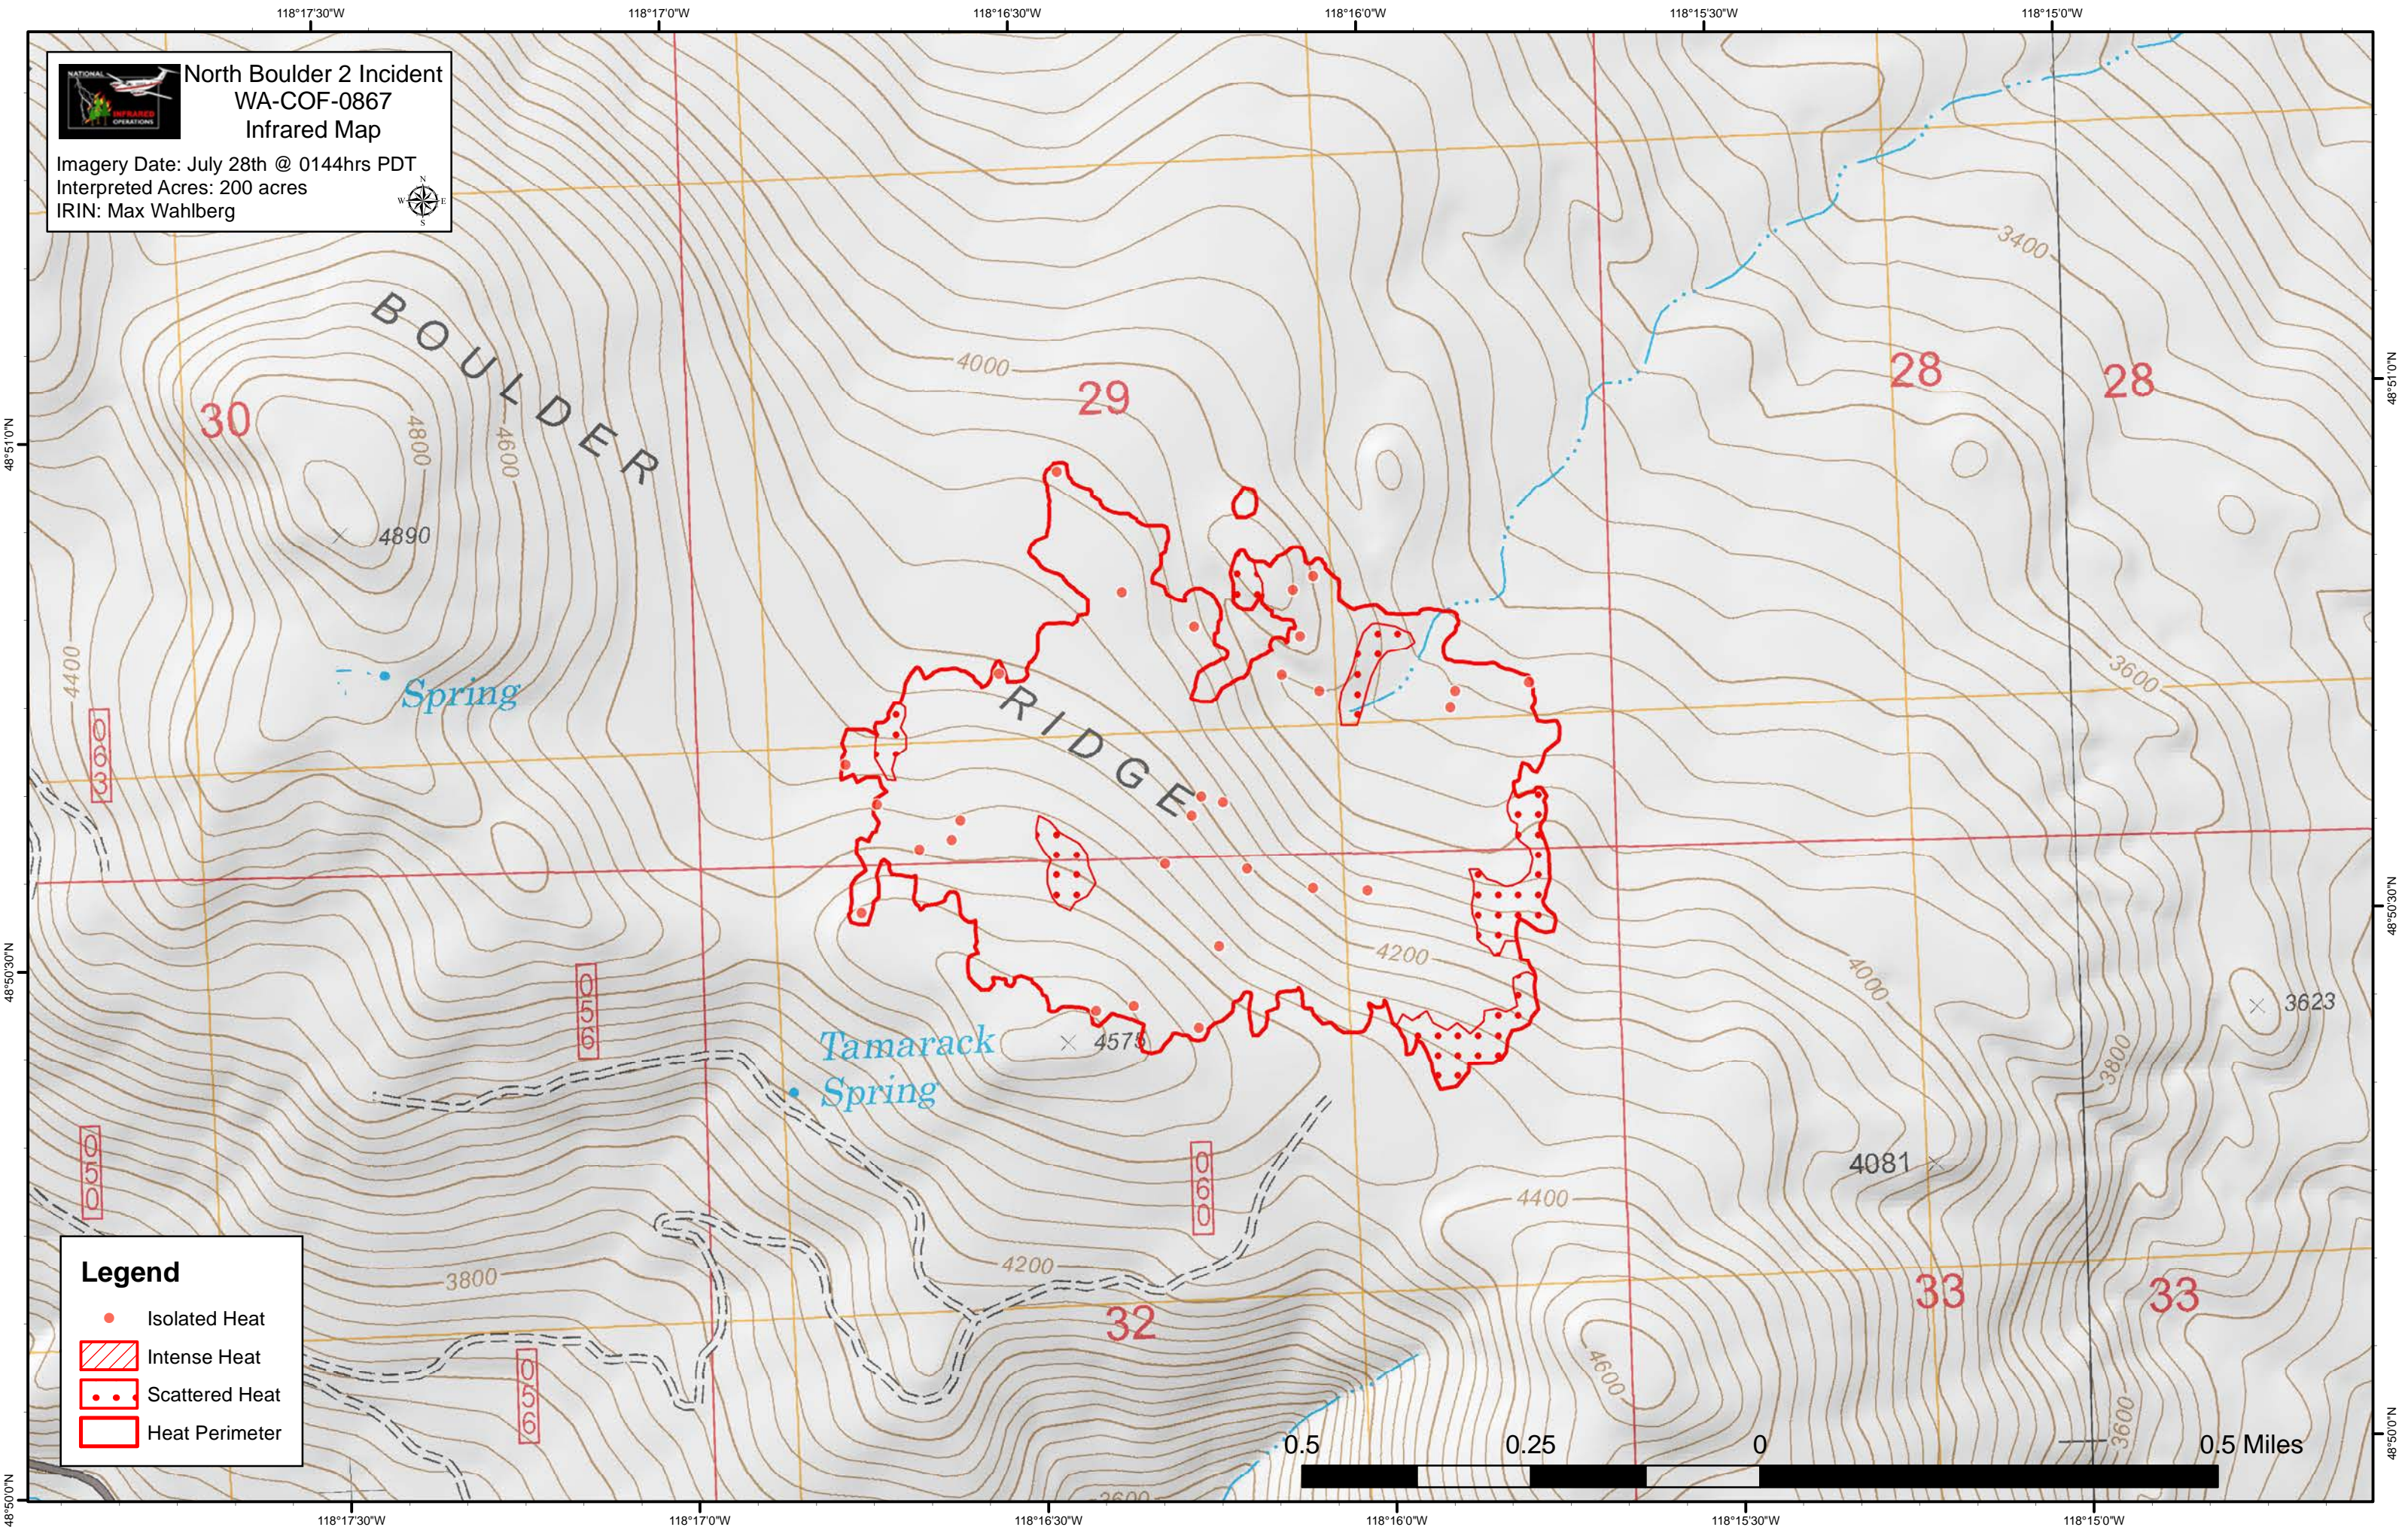

North Boulder 2 Incident
WA-COF-0867
Infrared Map

Imagery Date: July 28th @ 0144hrs PDT
 Interpreted Acres: 200 acres
 IRIN: Max Wahlberg

Legend

- Isolated Heat
- ▨ Intense Heat
- Scattered Heat
- Heat Perimeter

48°51'0"N

48°50'30"N

48°50'0"N

48°51'0"N

48°50'30"N

48°50'0"N

118°17'30"W

118°17'0"W

118°16'30"W

118°16'0"W

118°15'30"W

118°15'0"W

118°17'30"W

118°17'0"W

118°16'30"W

118°16'0"W

118°15'30"W

118°15'0"W