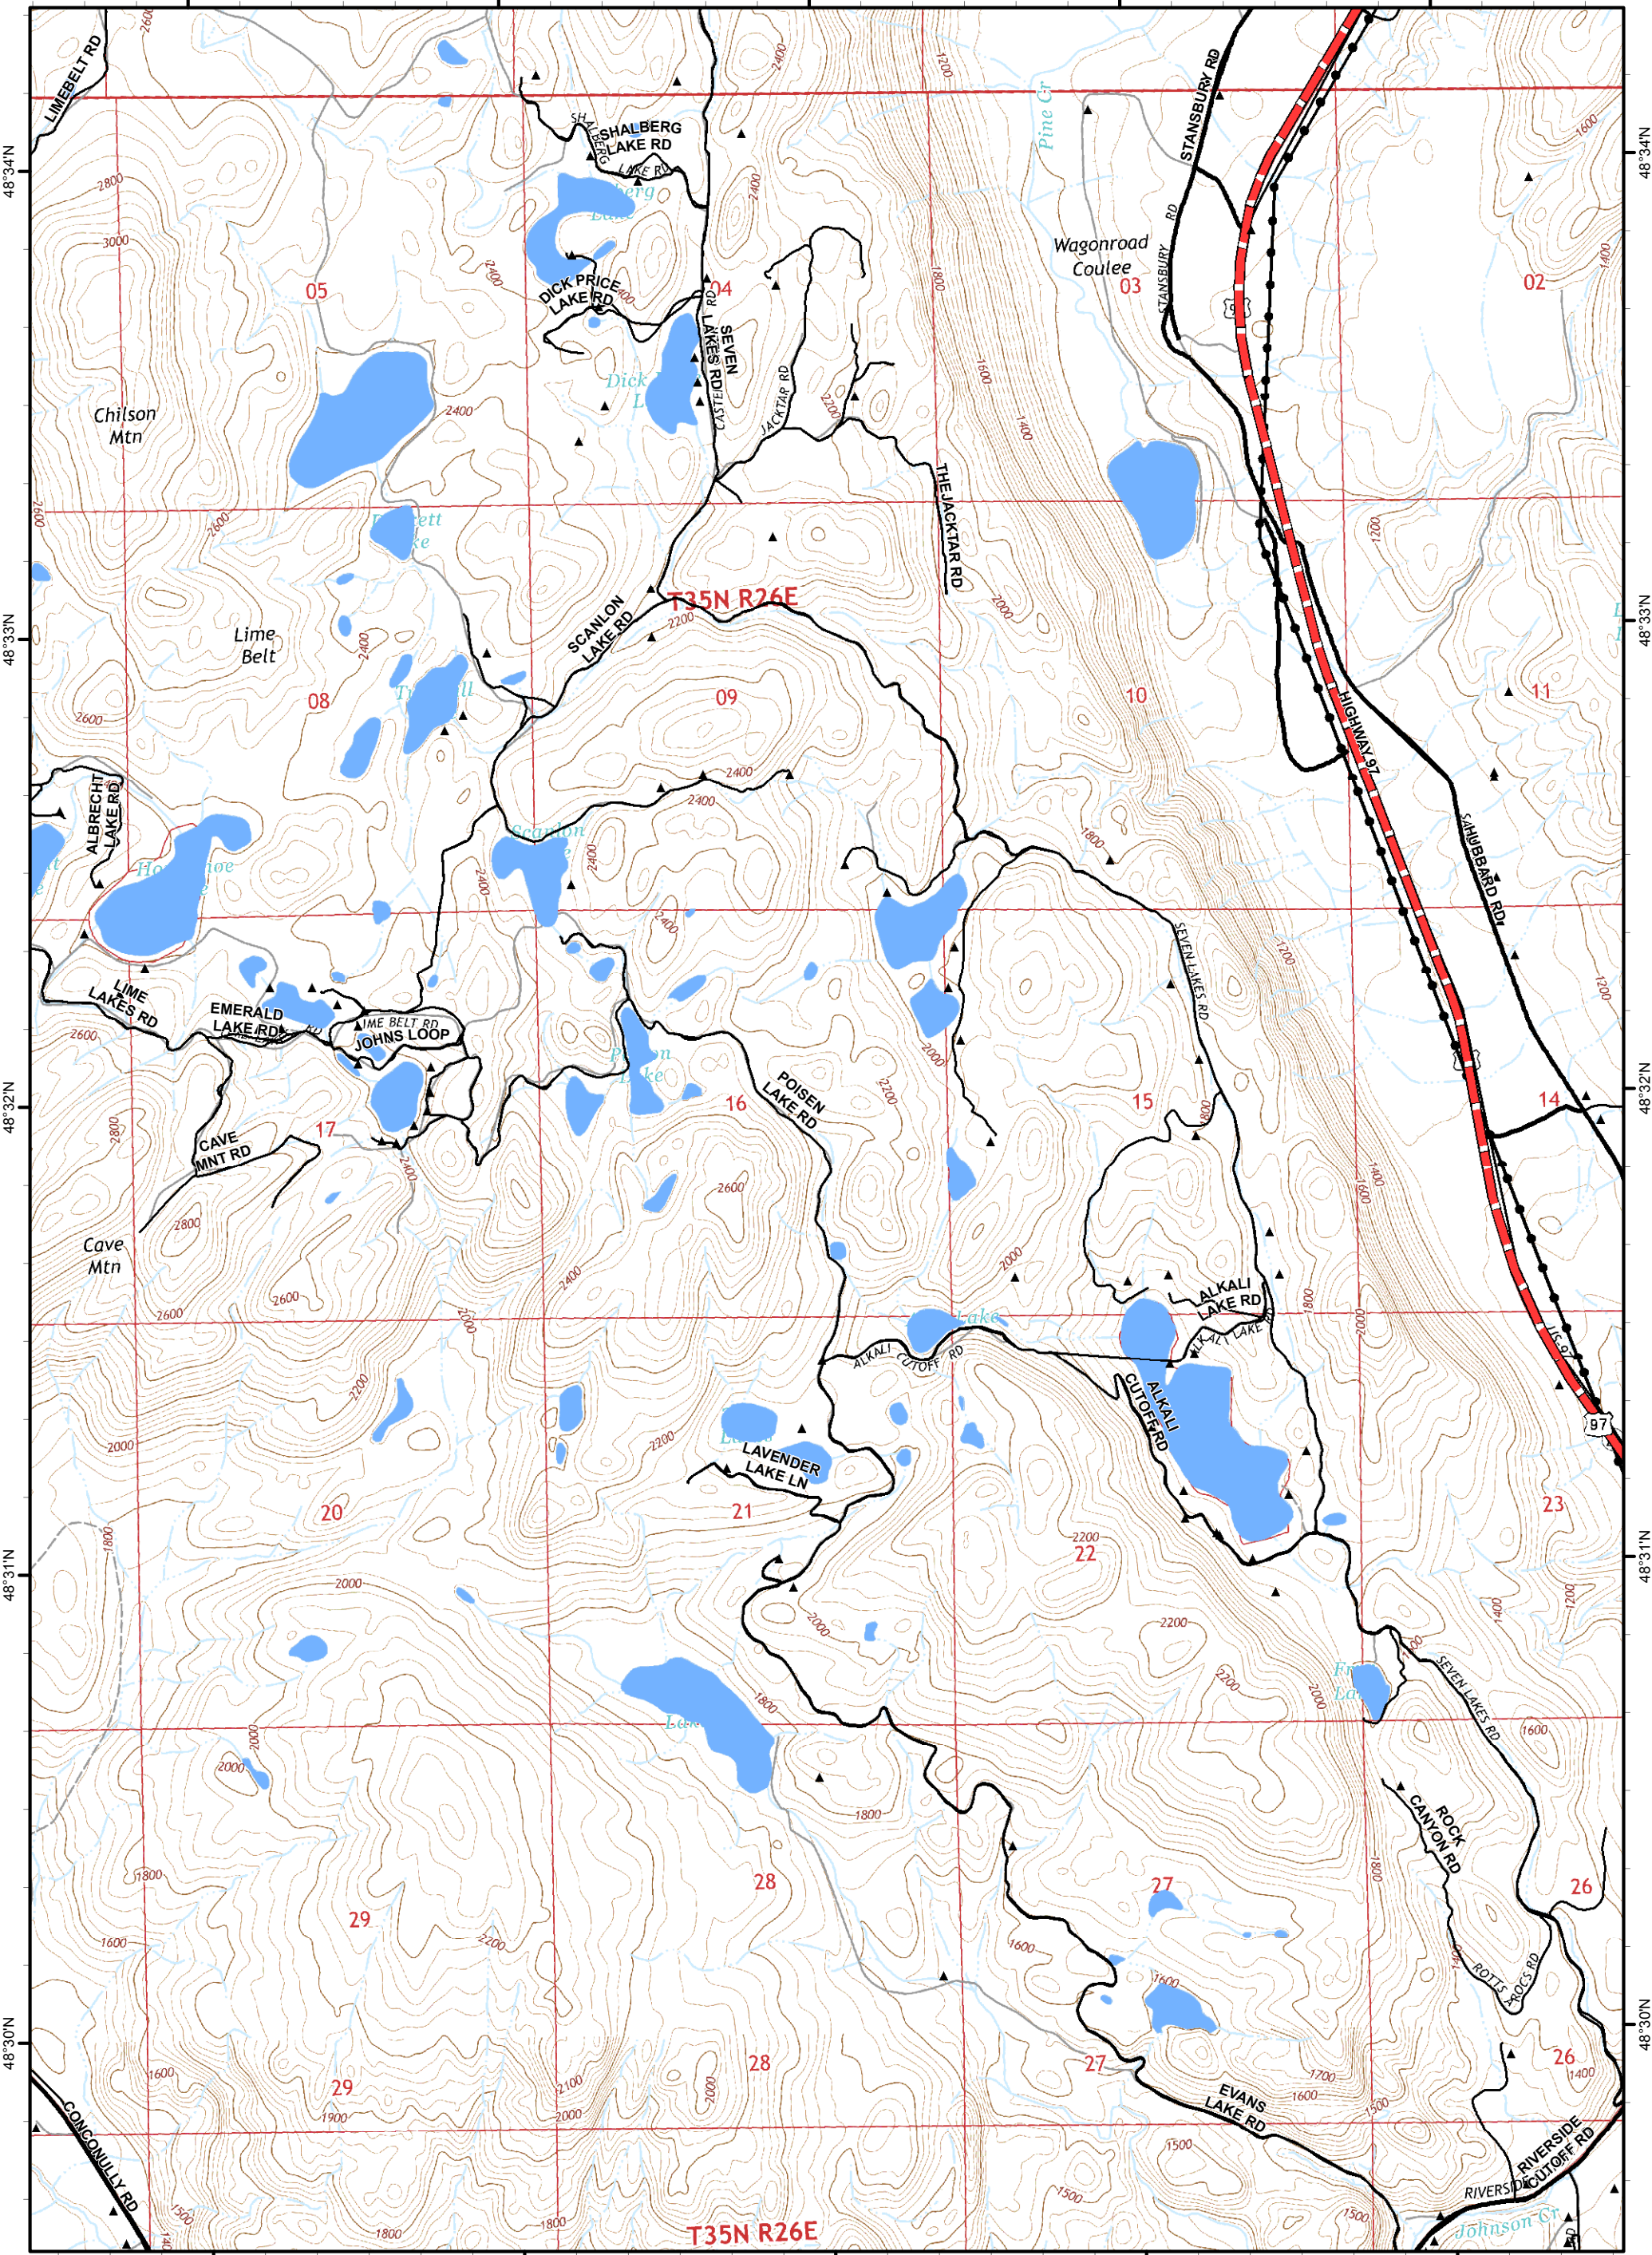

119°36'W 119°35'W 119°34'W 119°33'W 119°32'W

Okanogan Complex  
 WA-NES-1203  
 IAP Map  
 8/19/2015  
 Perimeter as of 8/18/2015 @ 2100  
**TILE 11**

**T35N R26E**

0.5  
Miles