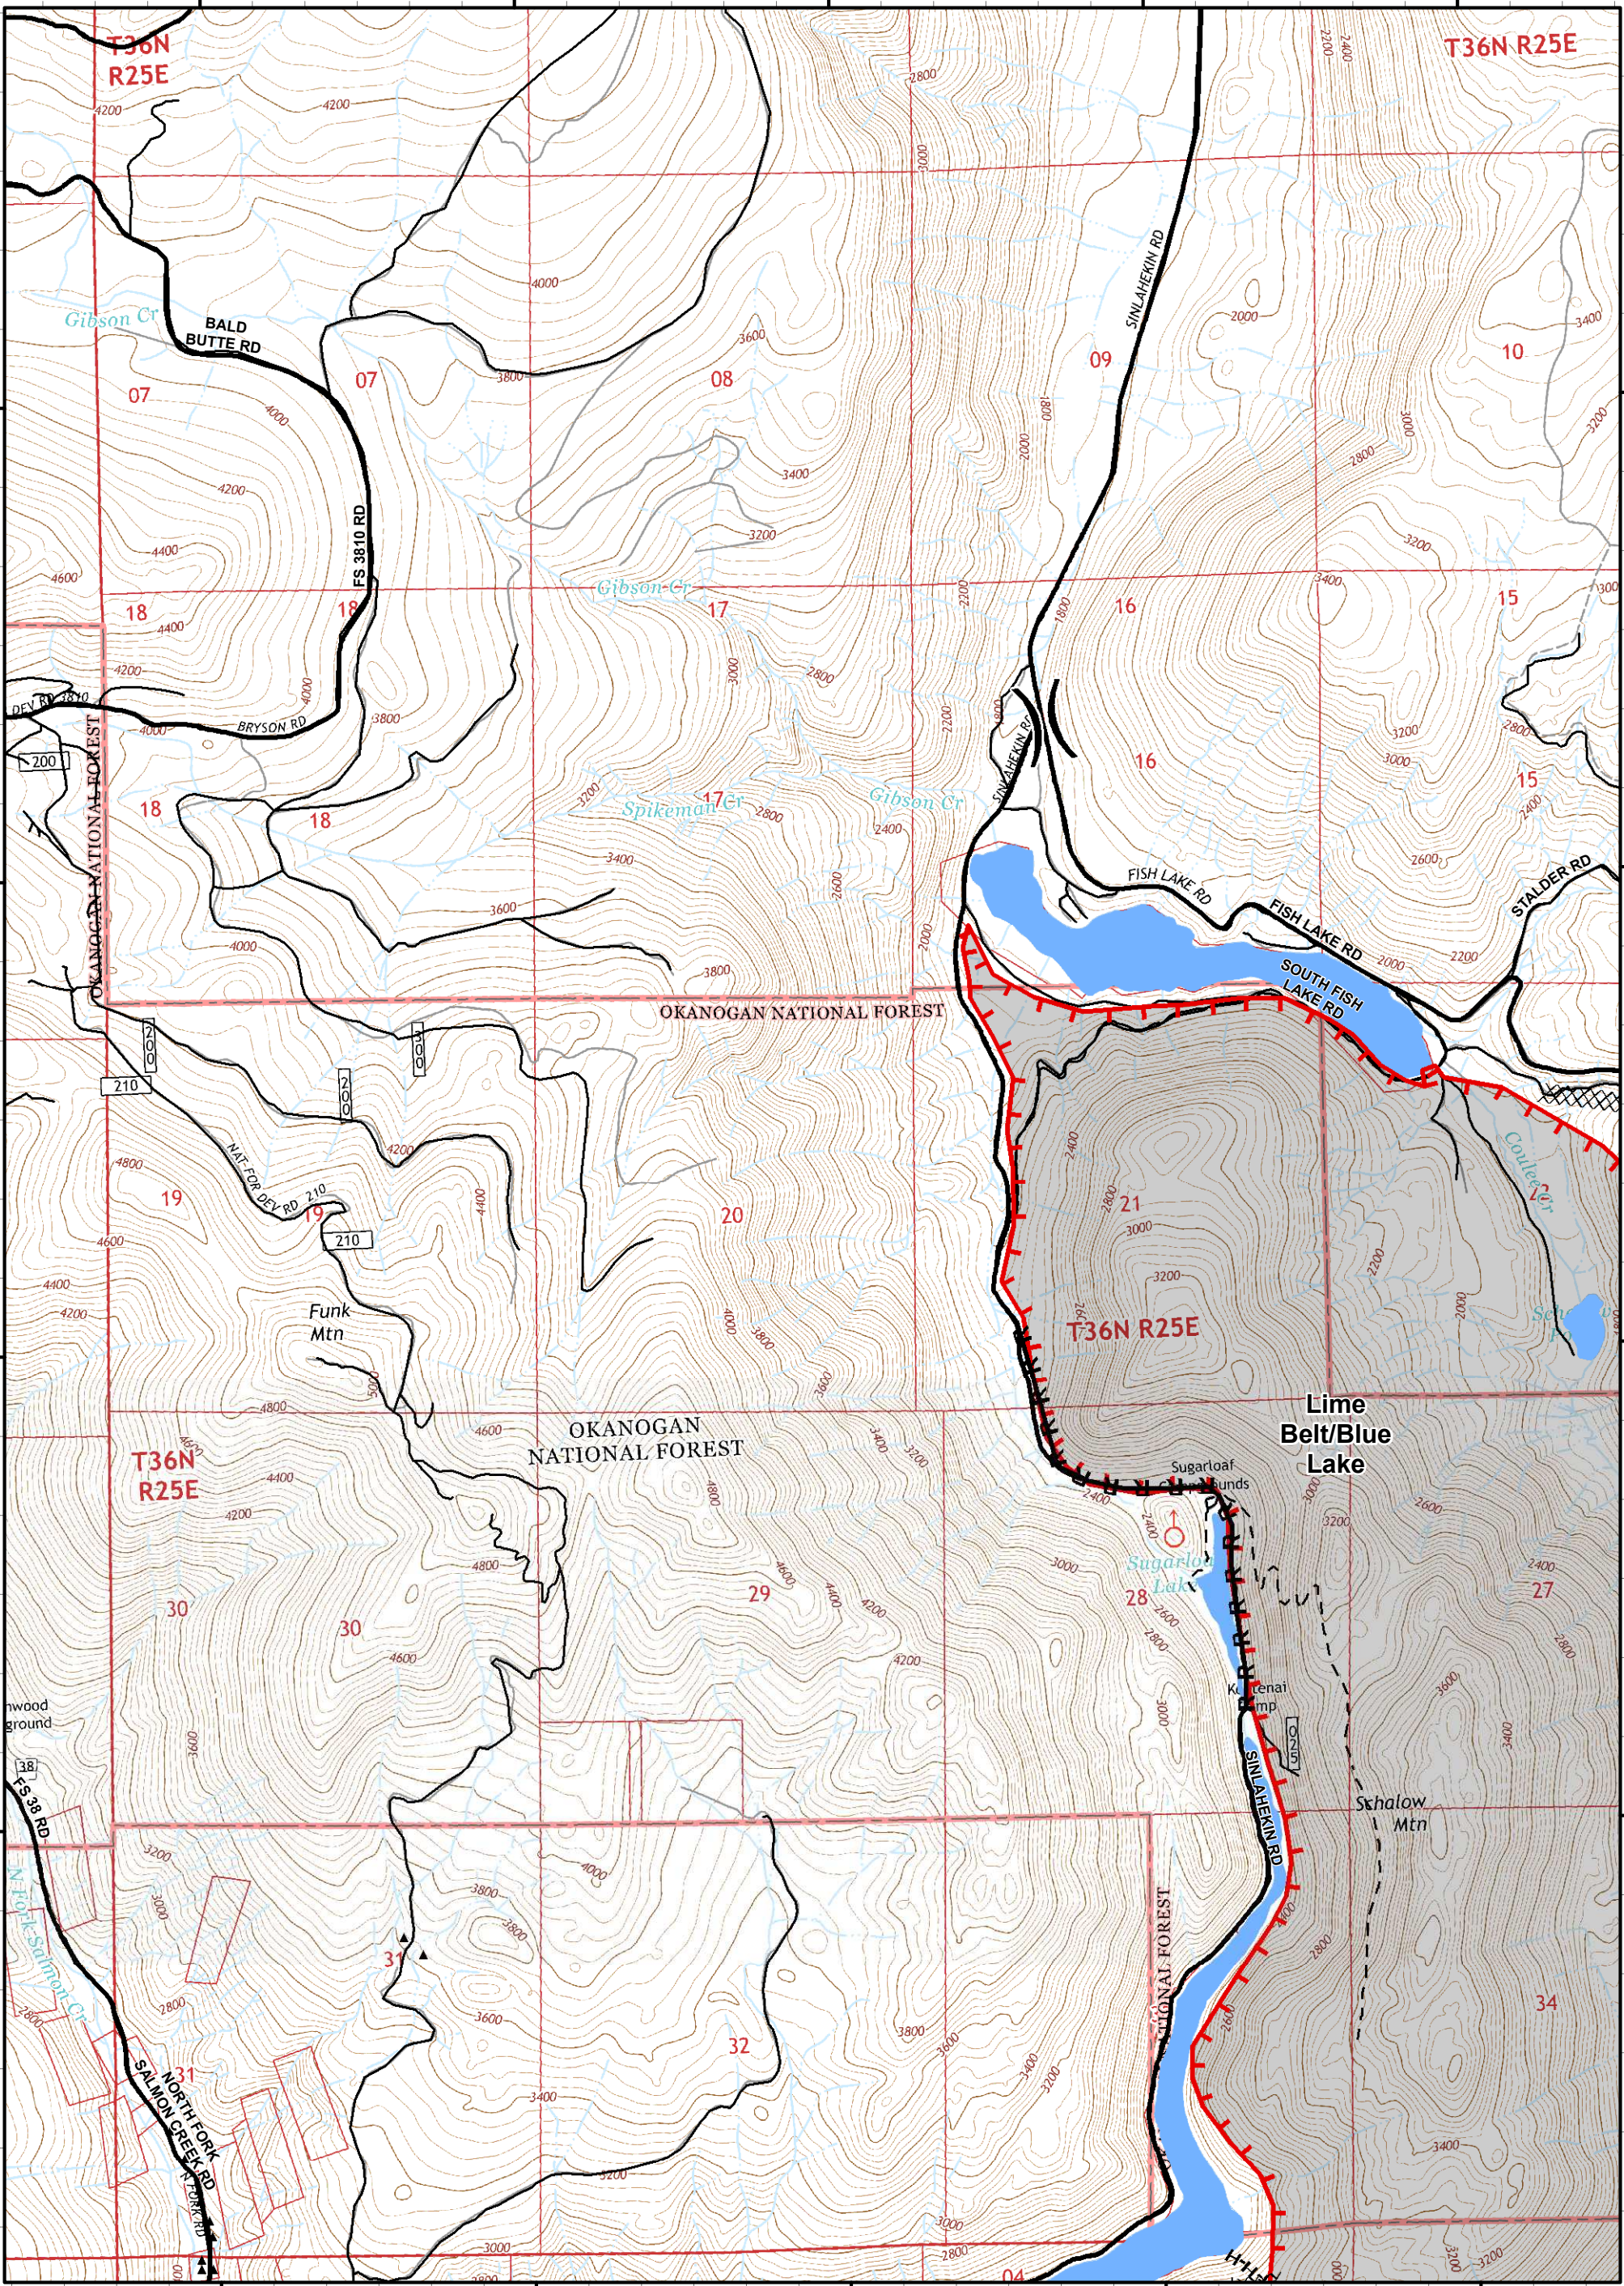

119°45'W

119°44'W

119°43'W

119°42'W

119°41'W

48°38'N

48°38'N

48°37'N

48°37'N

48°36'N

48°36'N

48°35'N

48°35'N

Okanogan Complex  
 WA-NES-1203  
 IAP Map  
 8/19/2015  
 Perimeter as of 8/18/2015 @ 2100  
**TILE 3**

- Spot Fire
- Uncontrolled Fire Edge
- Completed Dozer Line
- Hand Line
- Road as Completed Line

0.5  
 Miles