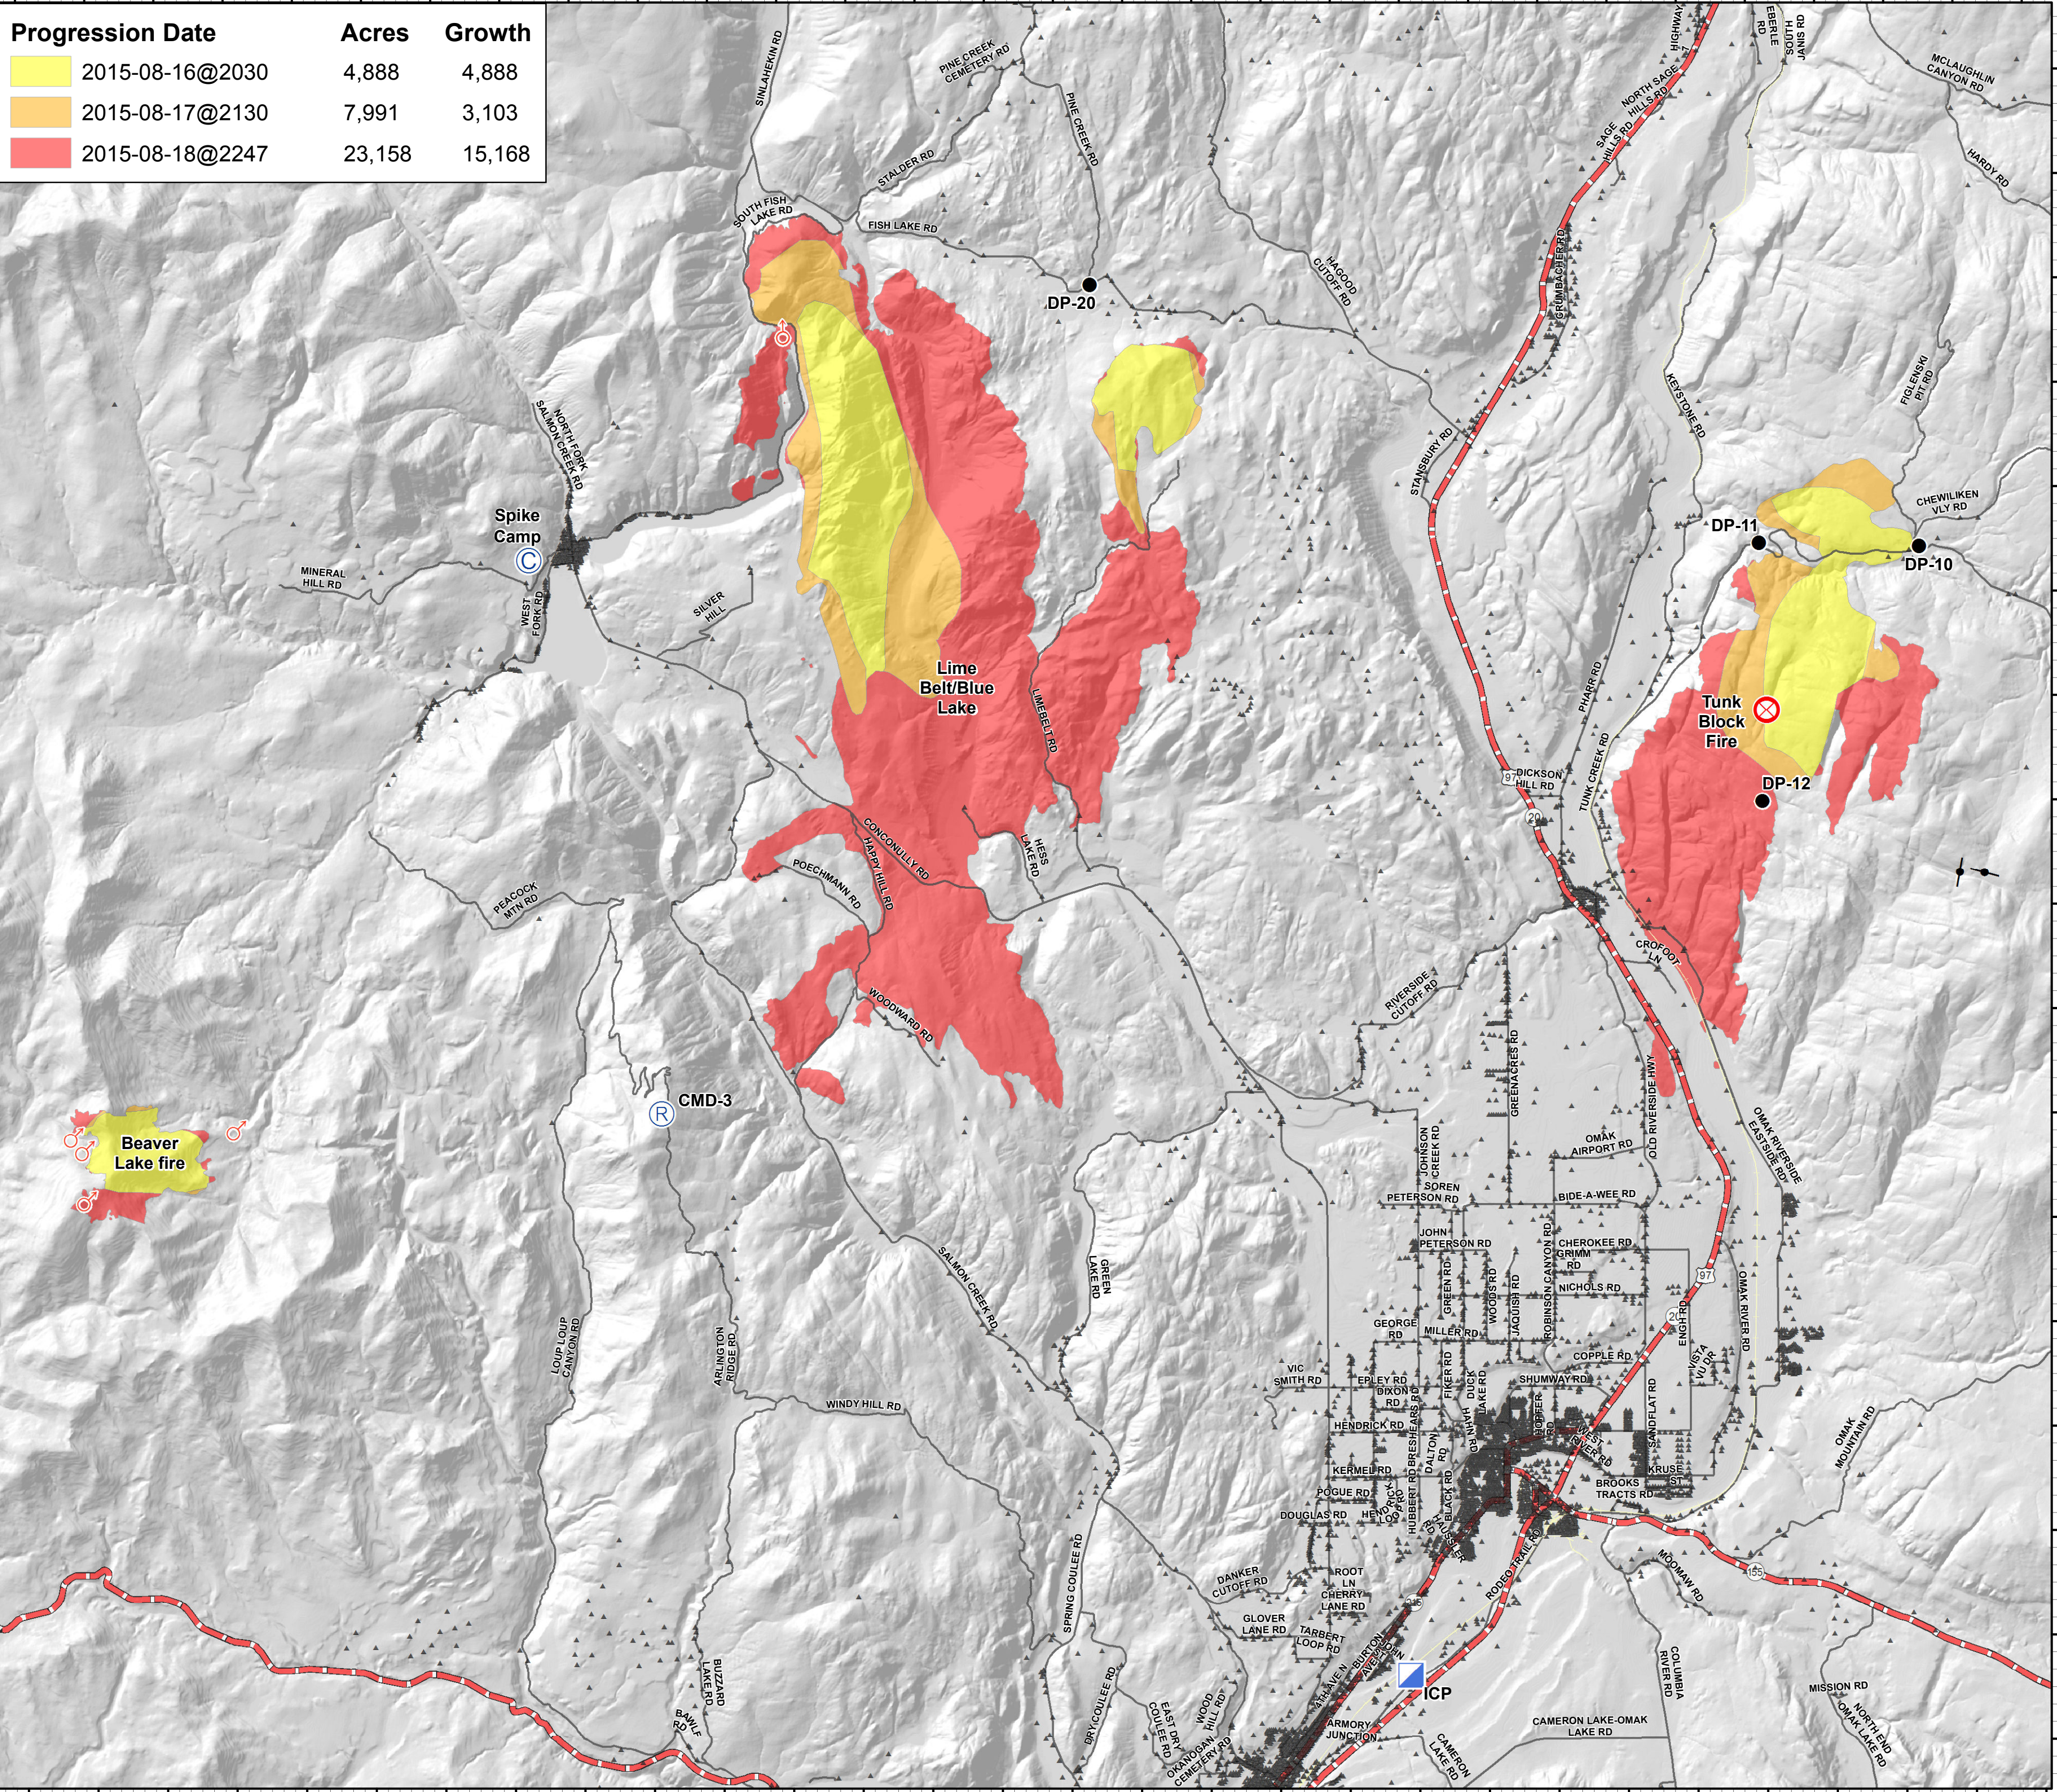

Progression Date	Acres	Growth
2015-08-16@2030	4,888	4,888
2015-08-17@2130	7,991	3,103
2015-08-18@2247	23,158	15,168

Okanogan Complex

WA-NES-1203

Progression Map

8/19/2015

- Camp
- Drop Point
- Fire Origin
- Gate
- Incident Command Post
- Repeater
- Spot Fire
- Structures
- Road
- Highway

Structure location collected by Washington Incident Management Team 2 structure protection division