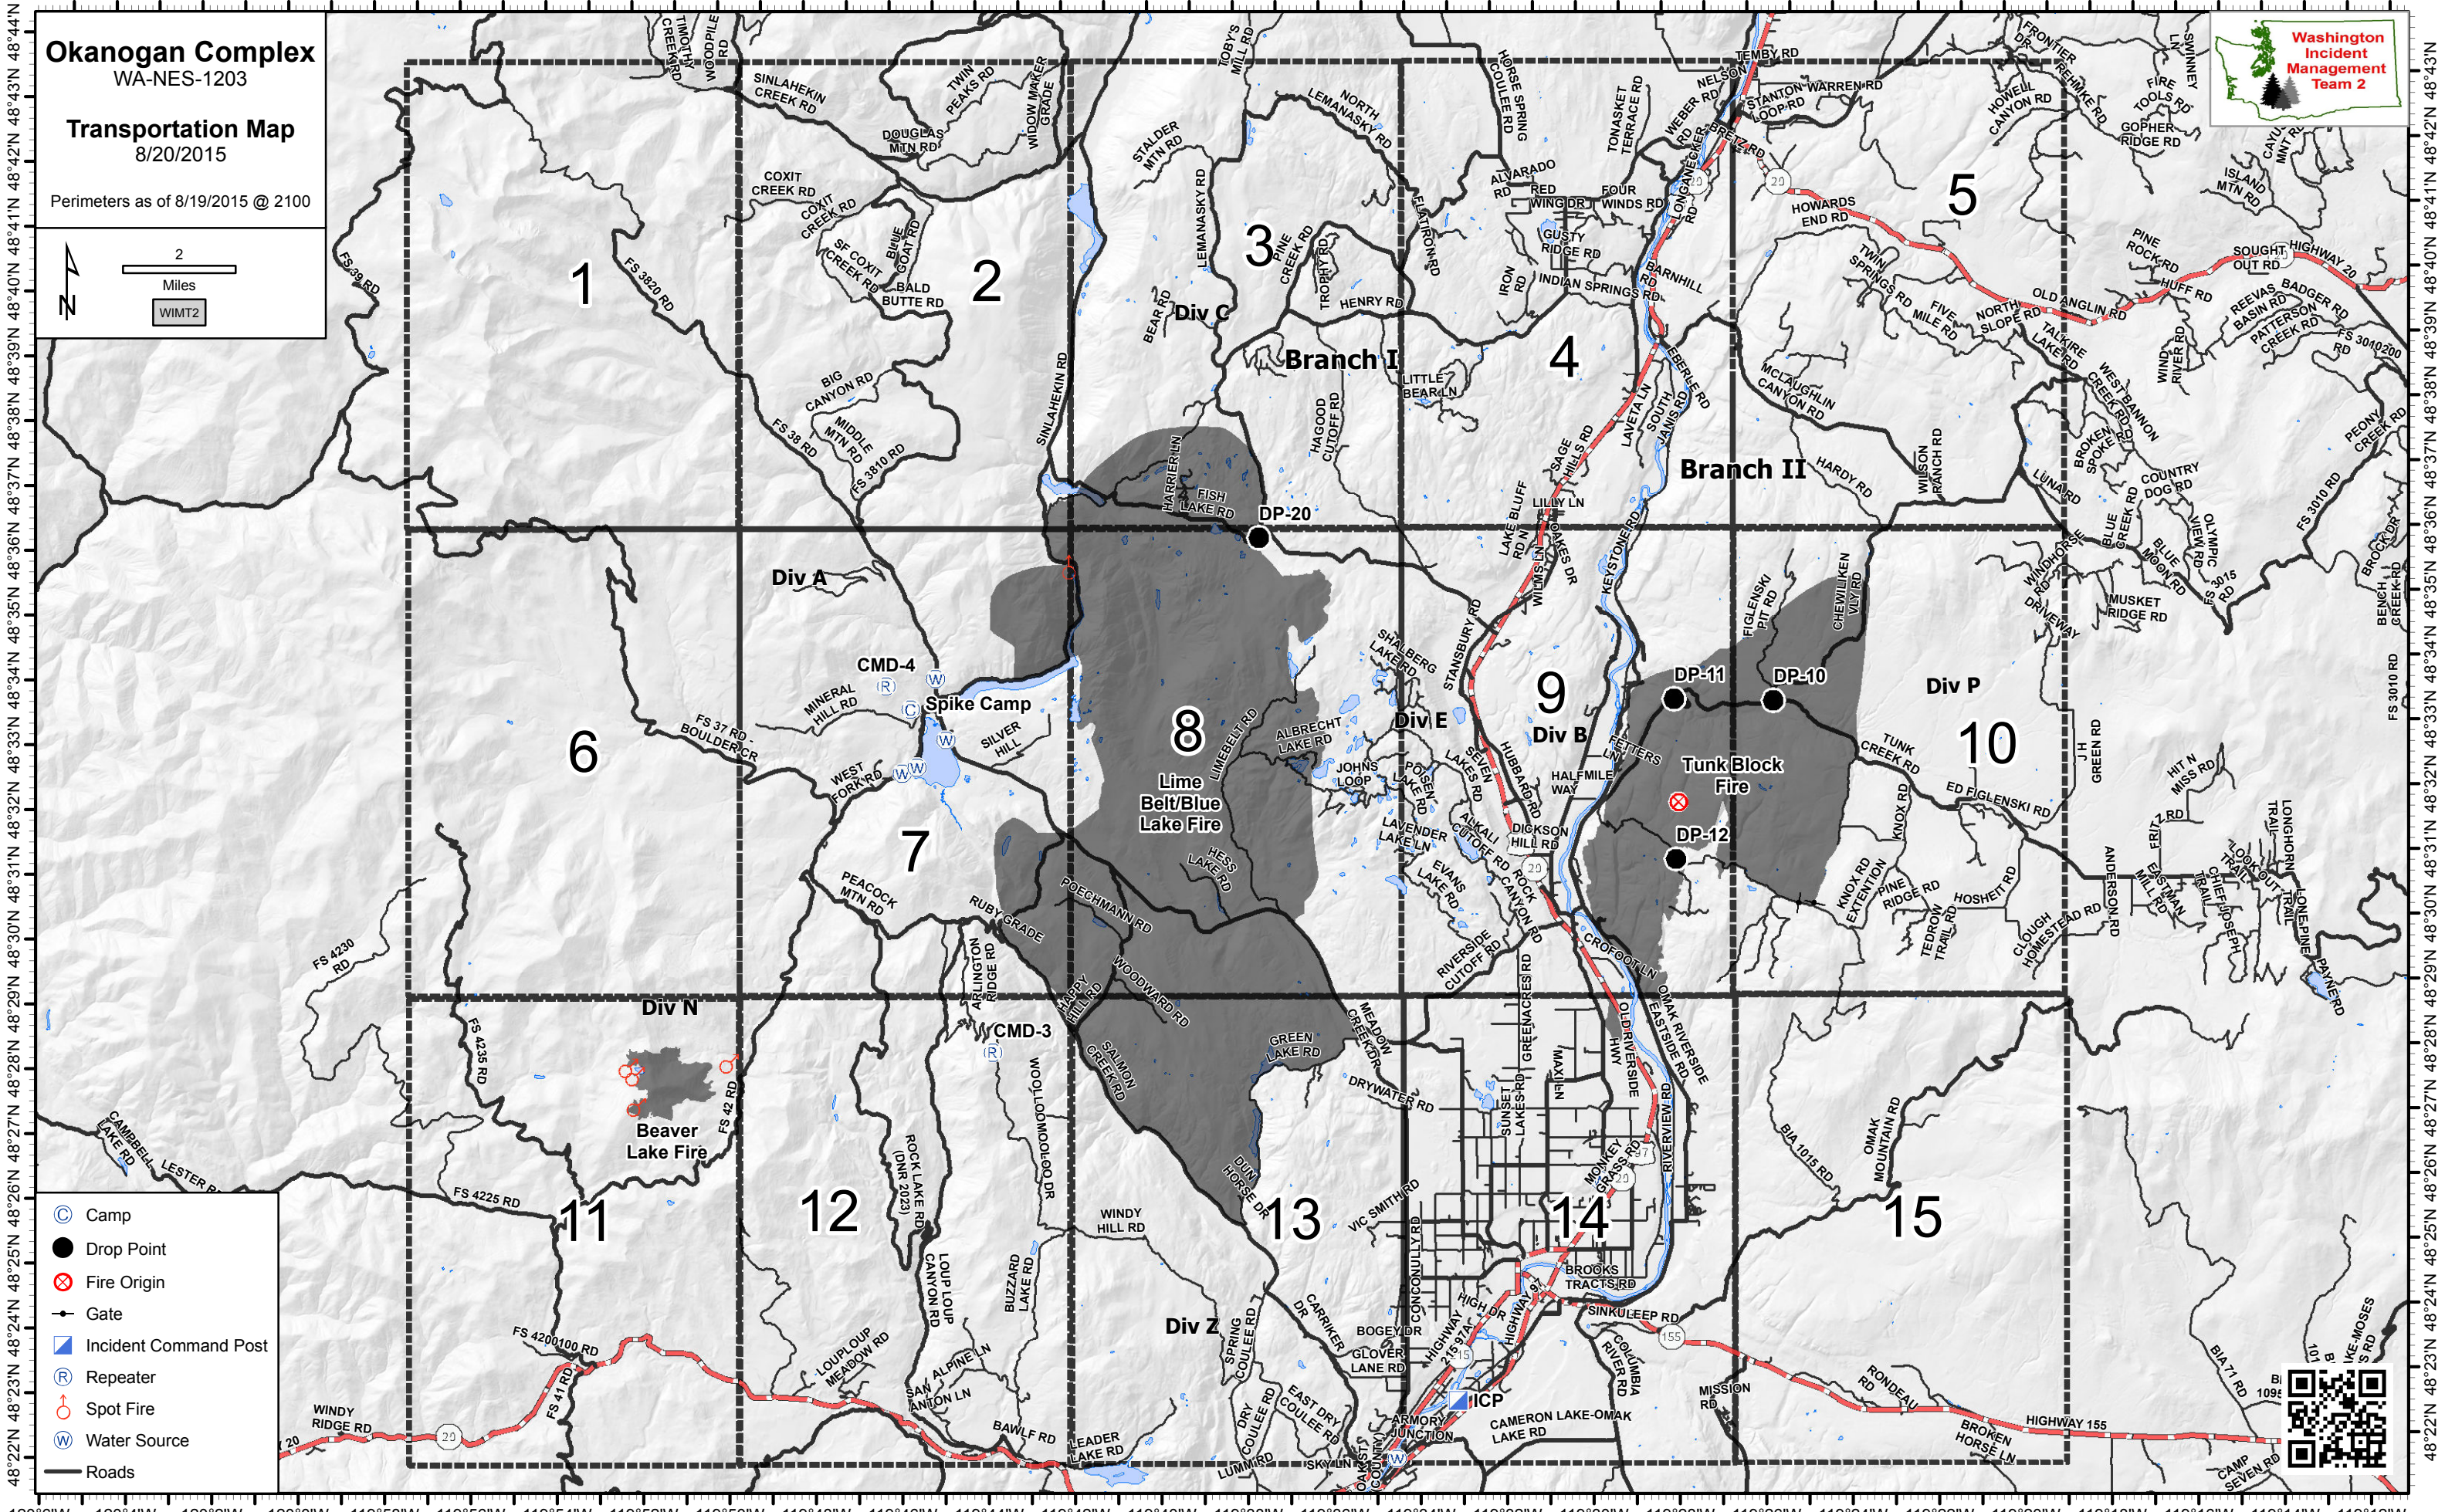

# Okanogan Complex WA-NES-1203

## Transportation Map 8/20/2015

Perimeters as of 8/19/2015 @ 2100

- Camp
- Drop Point
- Fire Origin
- Gate
- Incident Command Post
- Repeater
- Spot Fire
- Water Source
- Roads