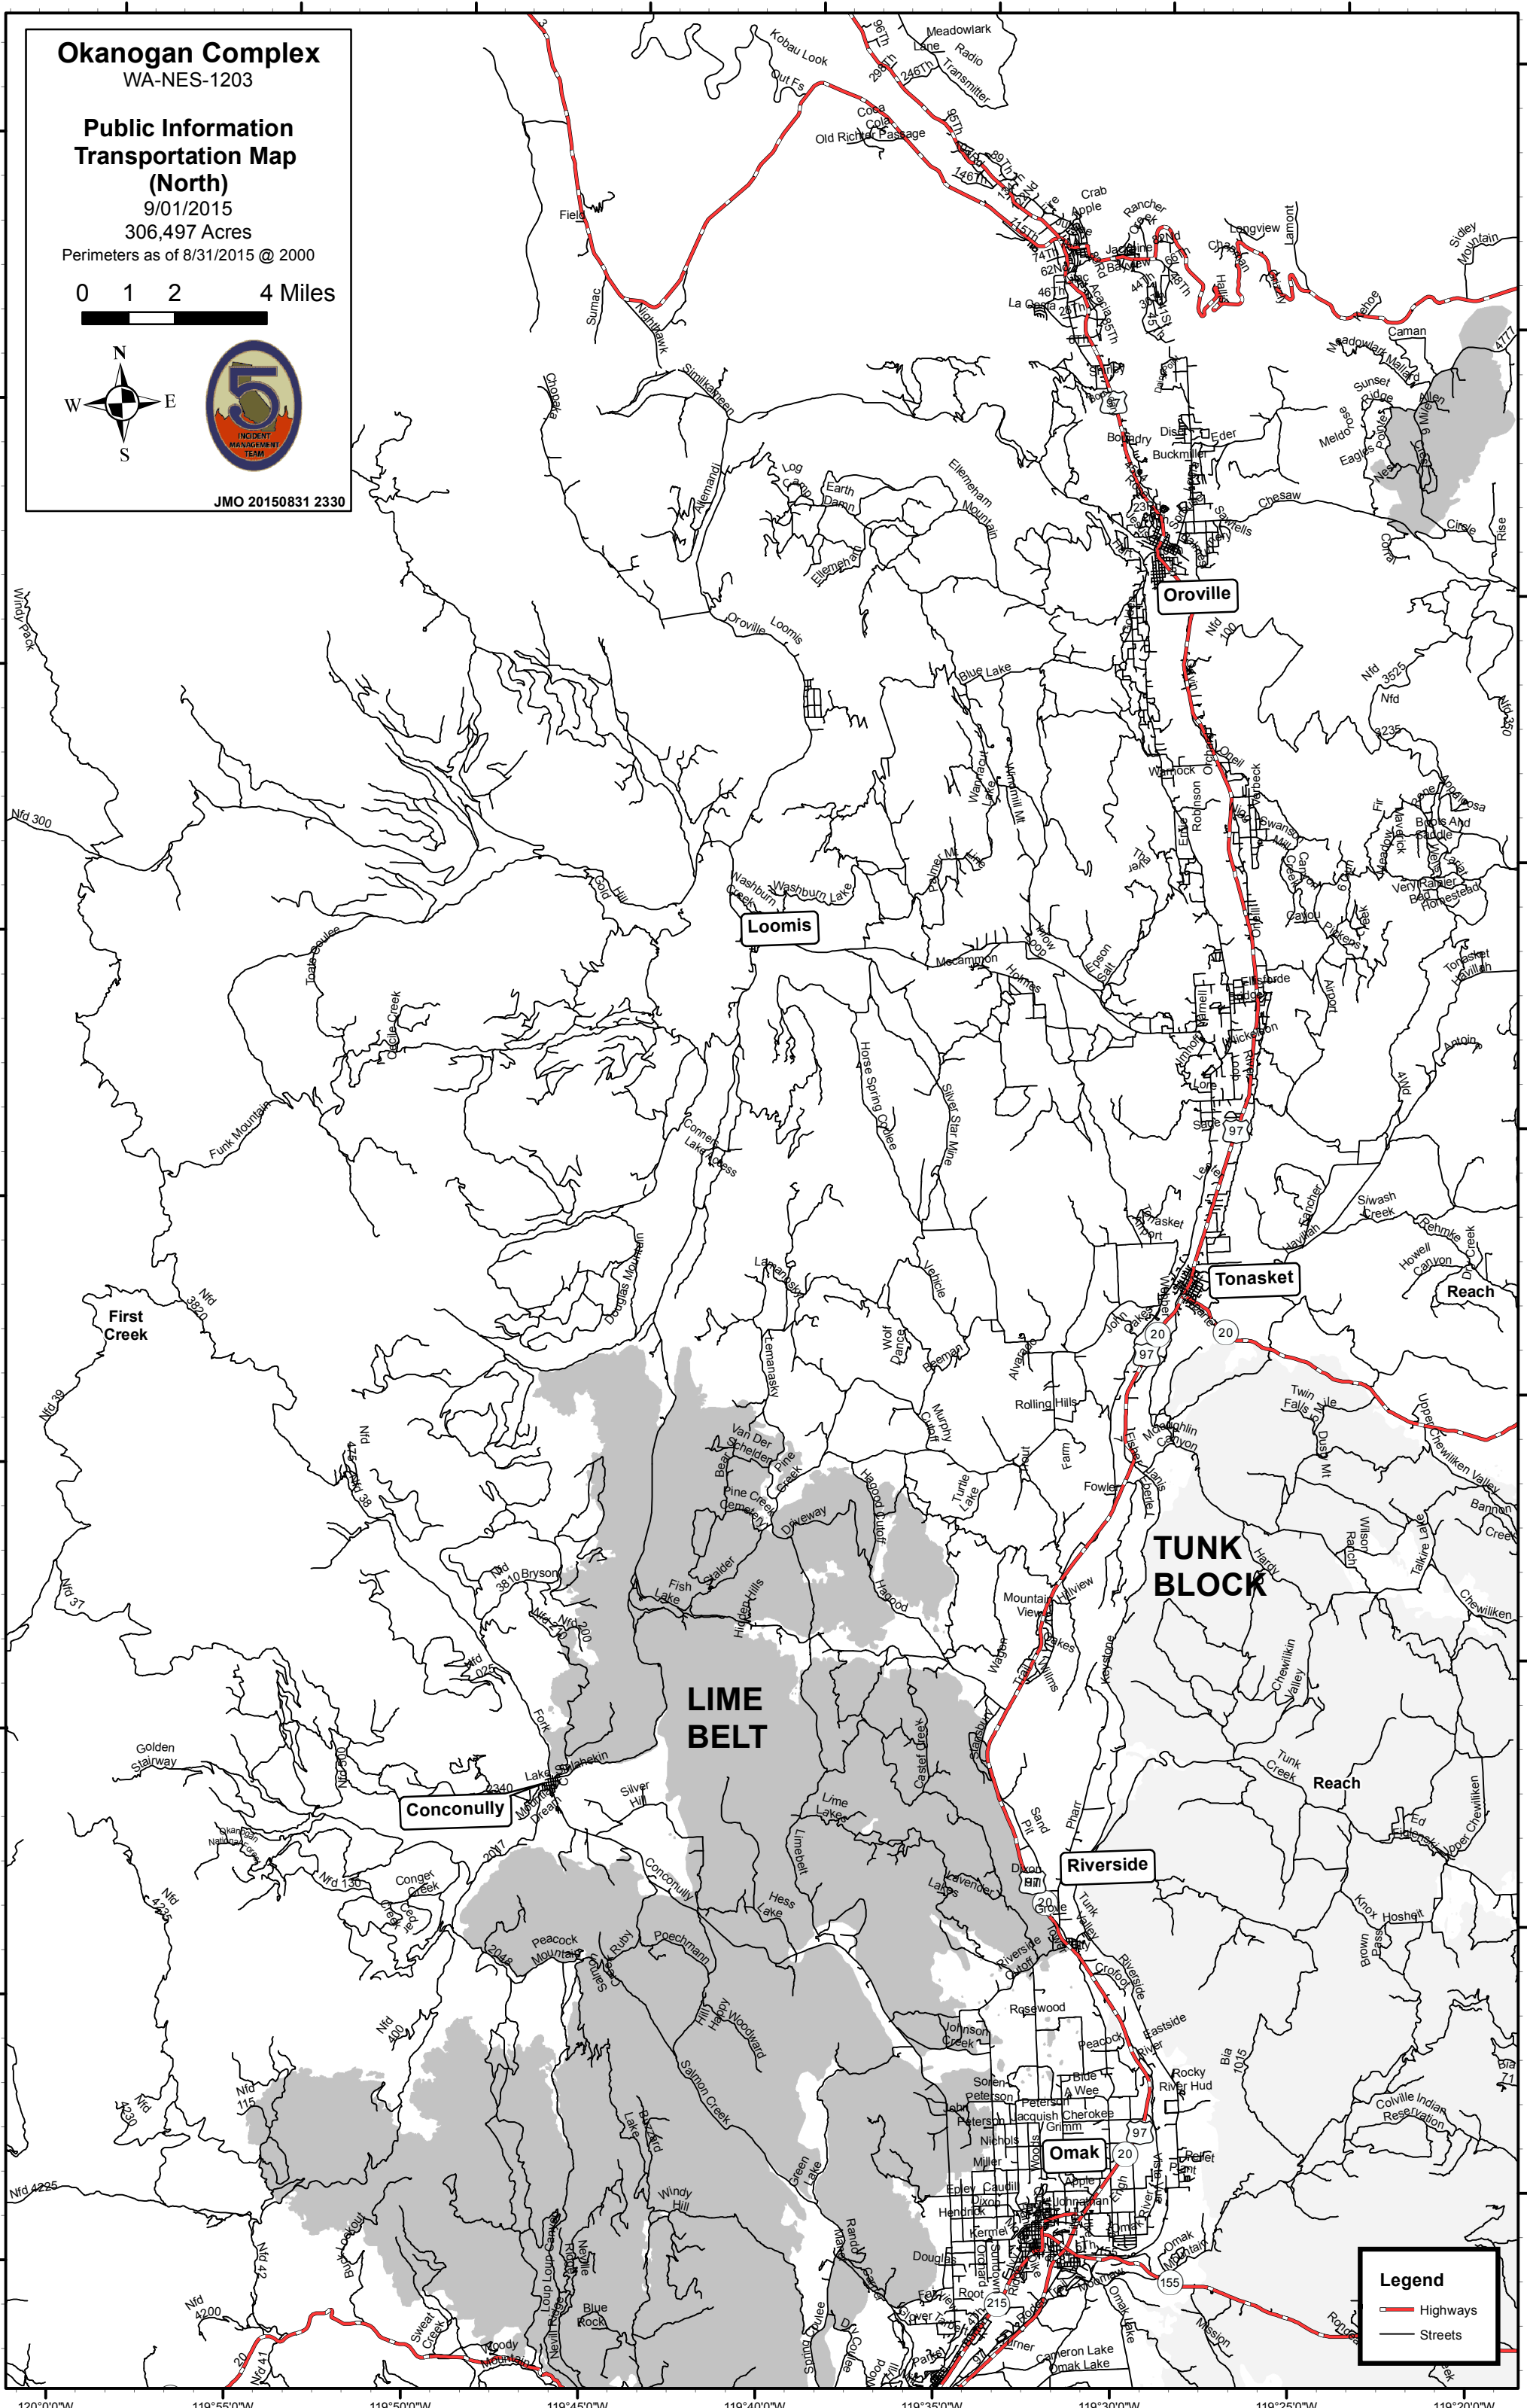

# Okanogan Complex

WA-NES-1203

## Public Information Transportation Map (North)

9/01/2015

306,497 Acres

Perimeters as of 8/31/2015 @ 2000

0 1 2 4 Miles

JMO 20150831 2330

**Legend**

- Highways
- Streets