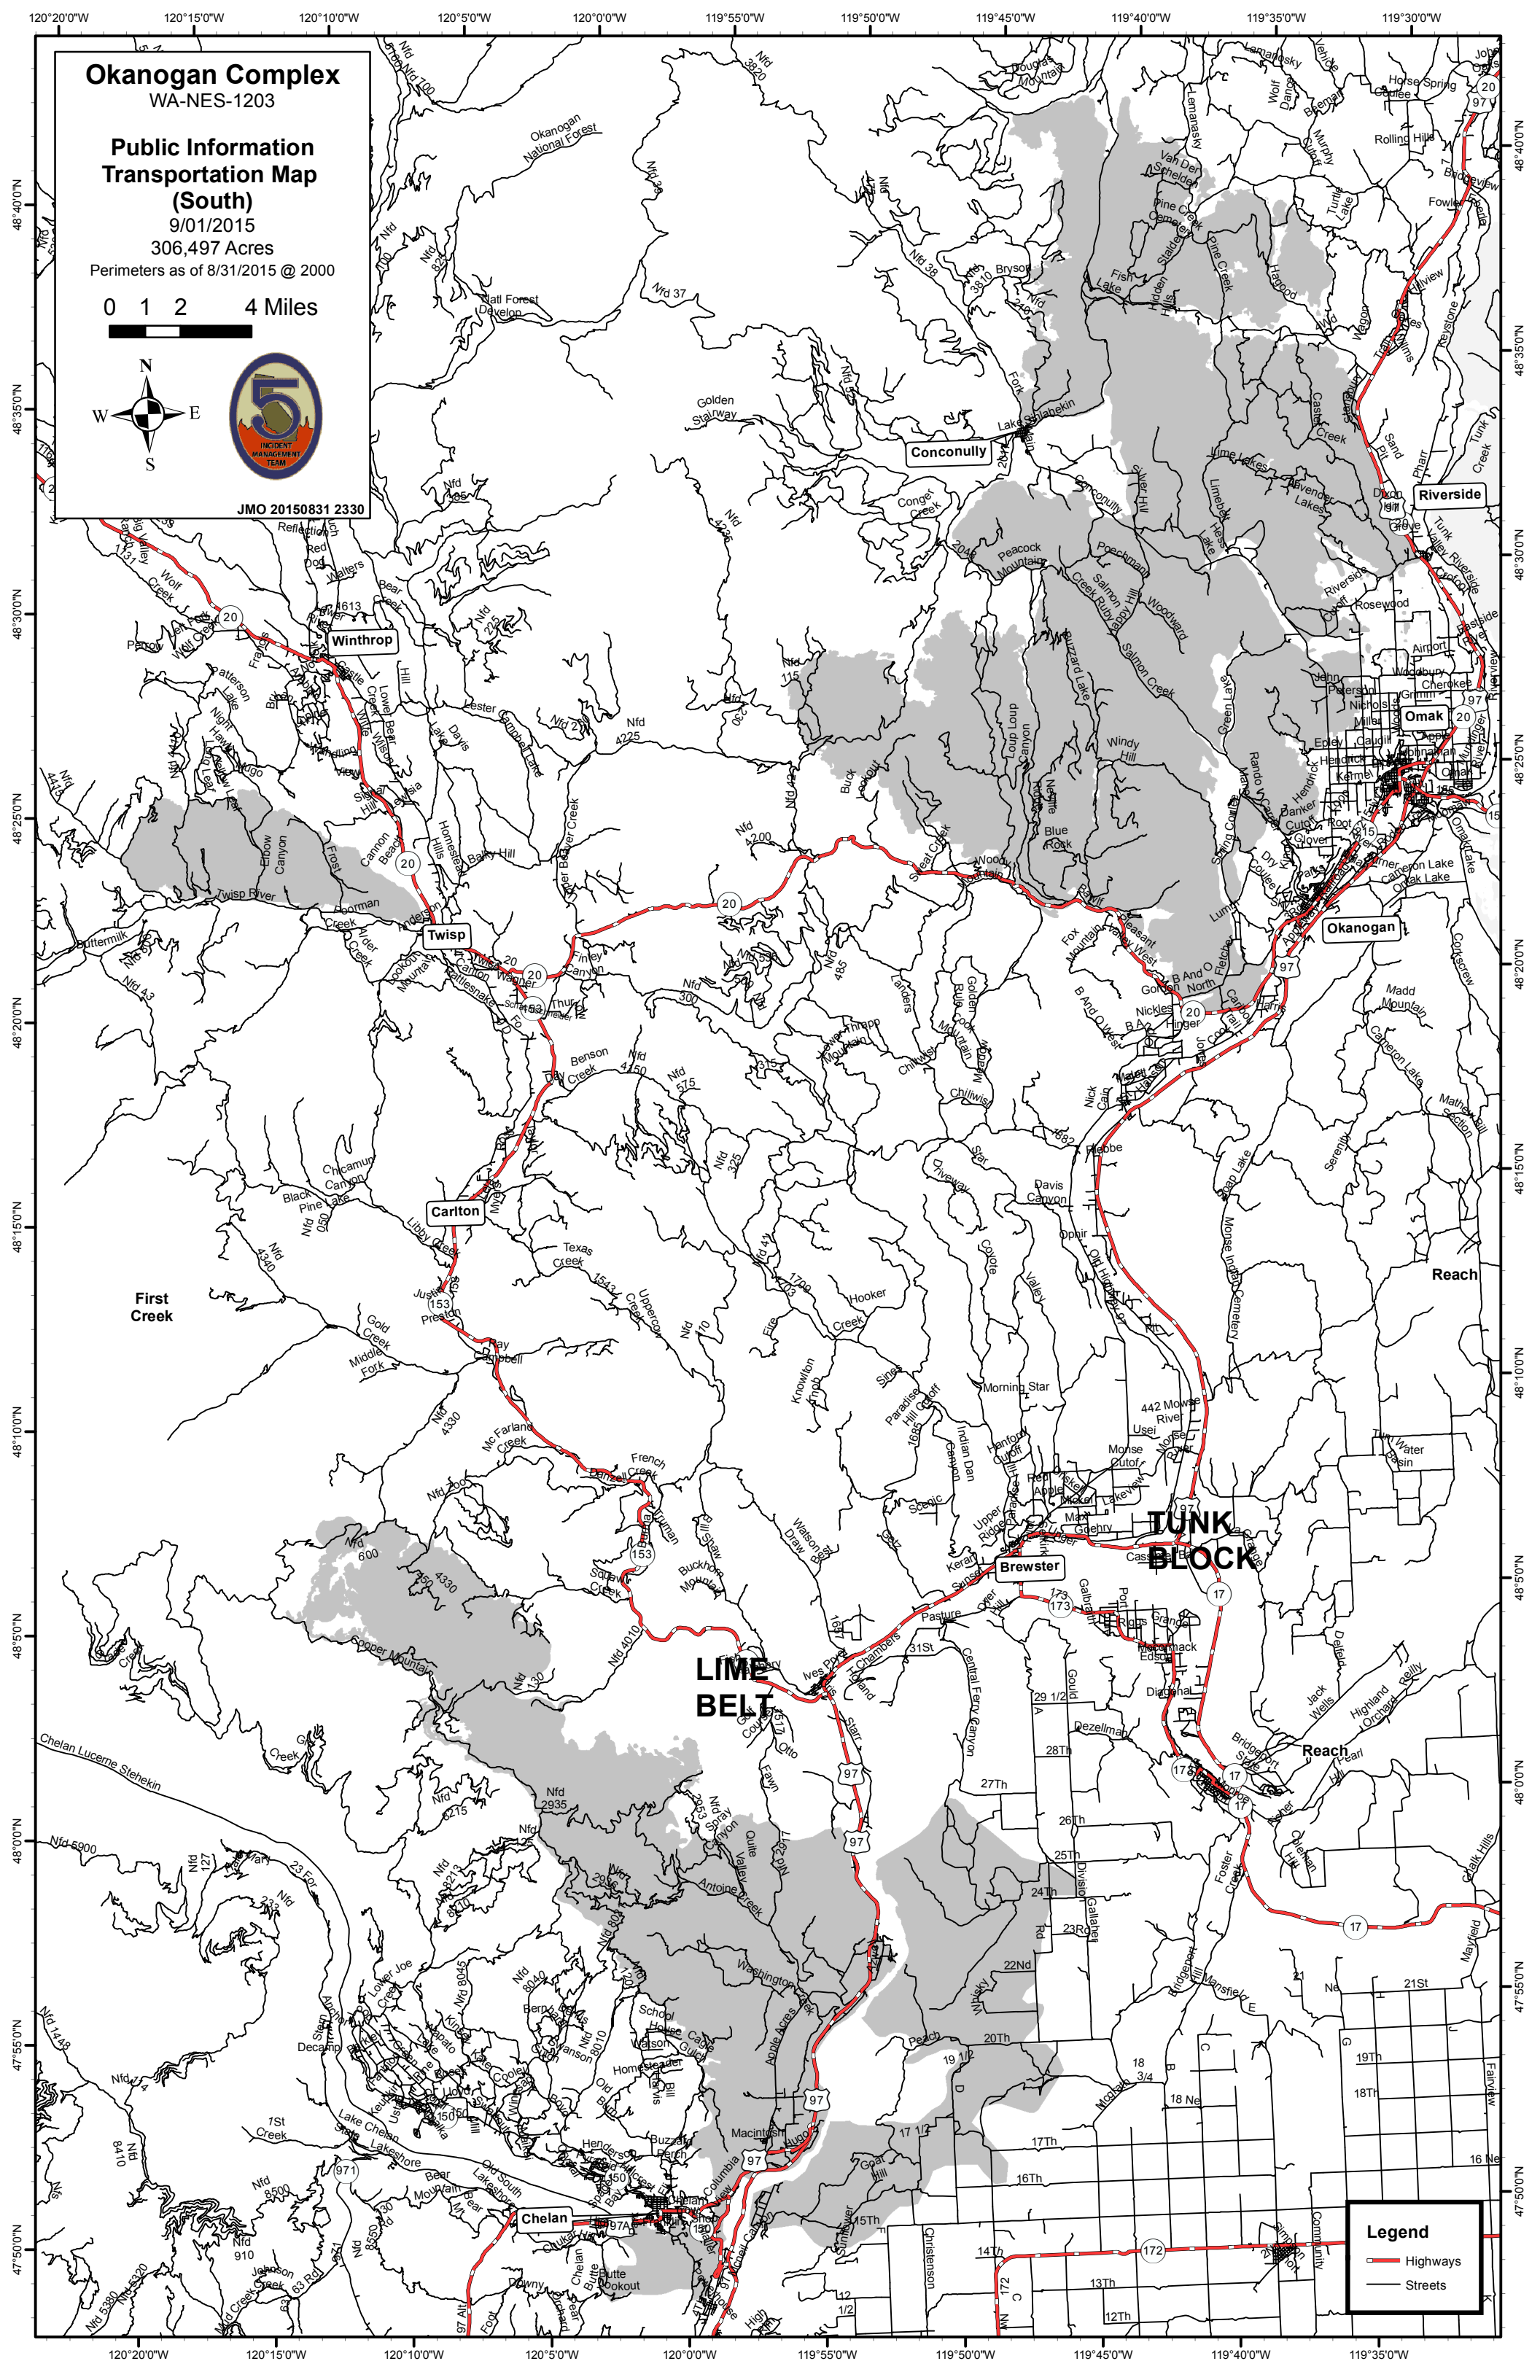

Okanogan Complex

WA-NES-1203

Public Information Transportation Map (South)

9/01/2015
306,497 Acres
Perimeters as of 8/31/2015 @ 2000

0 1 2 4 Miles

JMO 20150831 2330

Legend

- Highways
- Streets