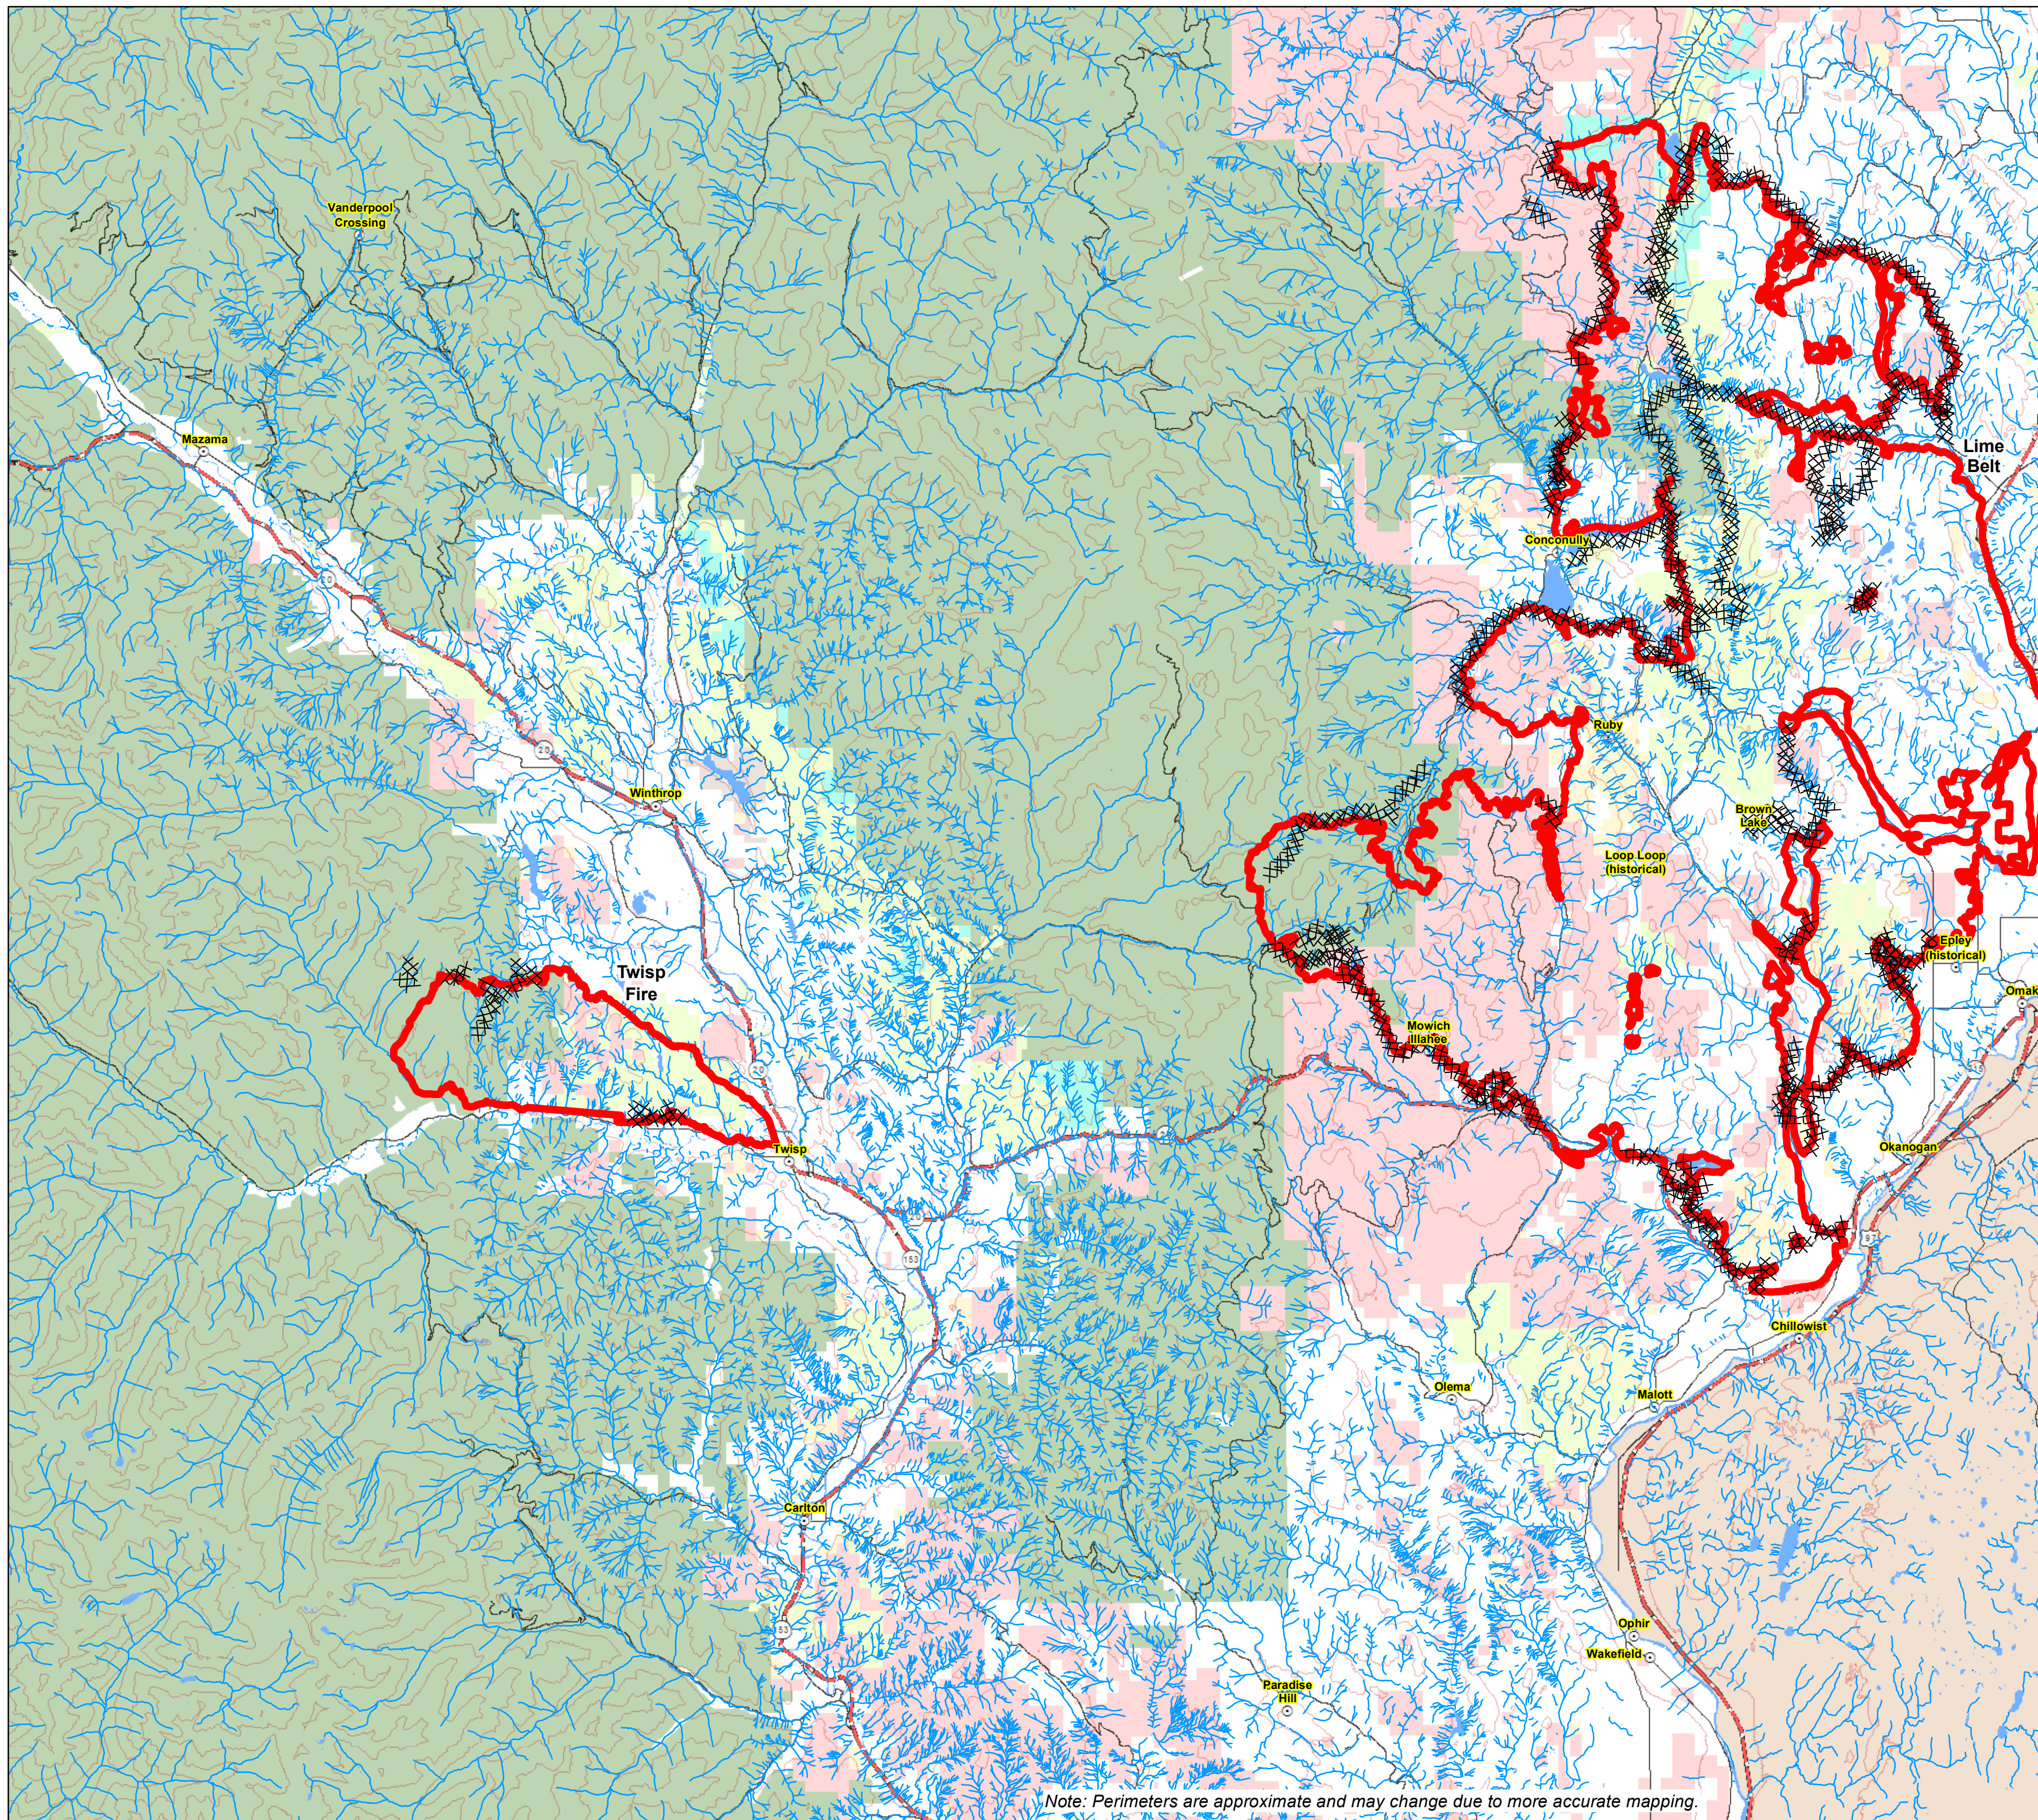

Okanogan Complex

WA-NES-1203

Ownership Map

09/02/2015

Perimeter as of 8/31/2015 @ 2200

Legend

-  Completed Dozer Line
-  FirePolygon
-  Watercourse
-  1,000' Contours
-  WA DNR
-  Private/Other
-  WA DFW
-  WA Parks
-  Tribal
-  US BLM
-  US BR
-  US FWS
-  US FS

Note: Perimeters are approximate and may change due to more accurate mapping.