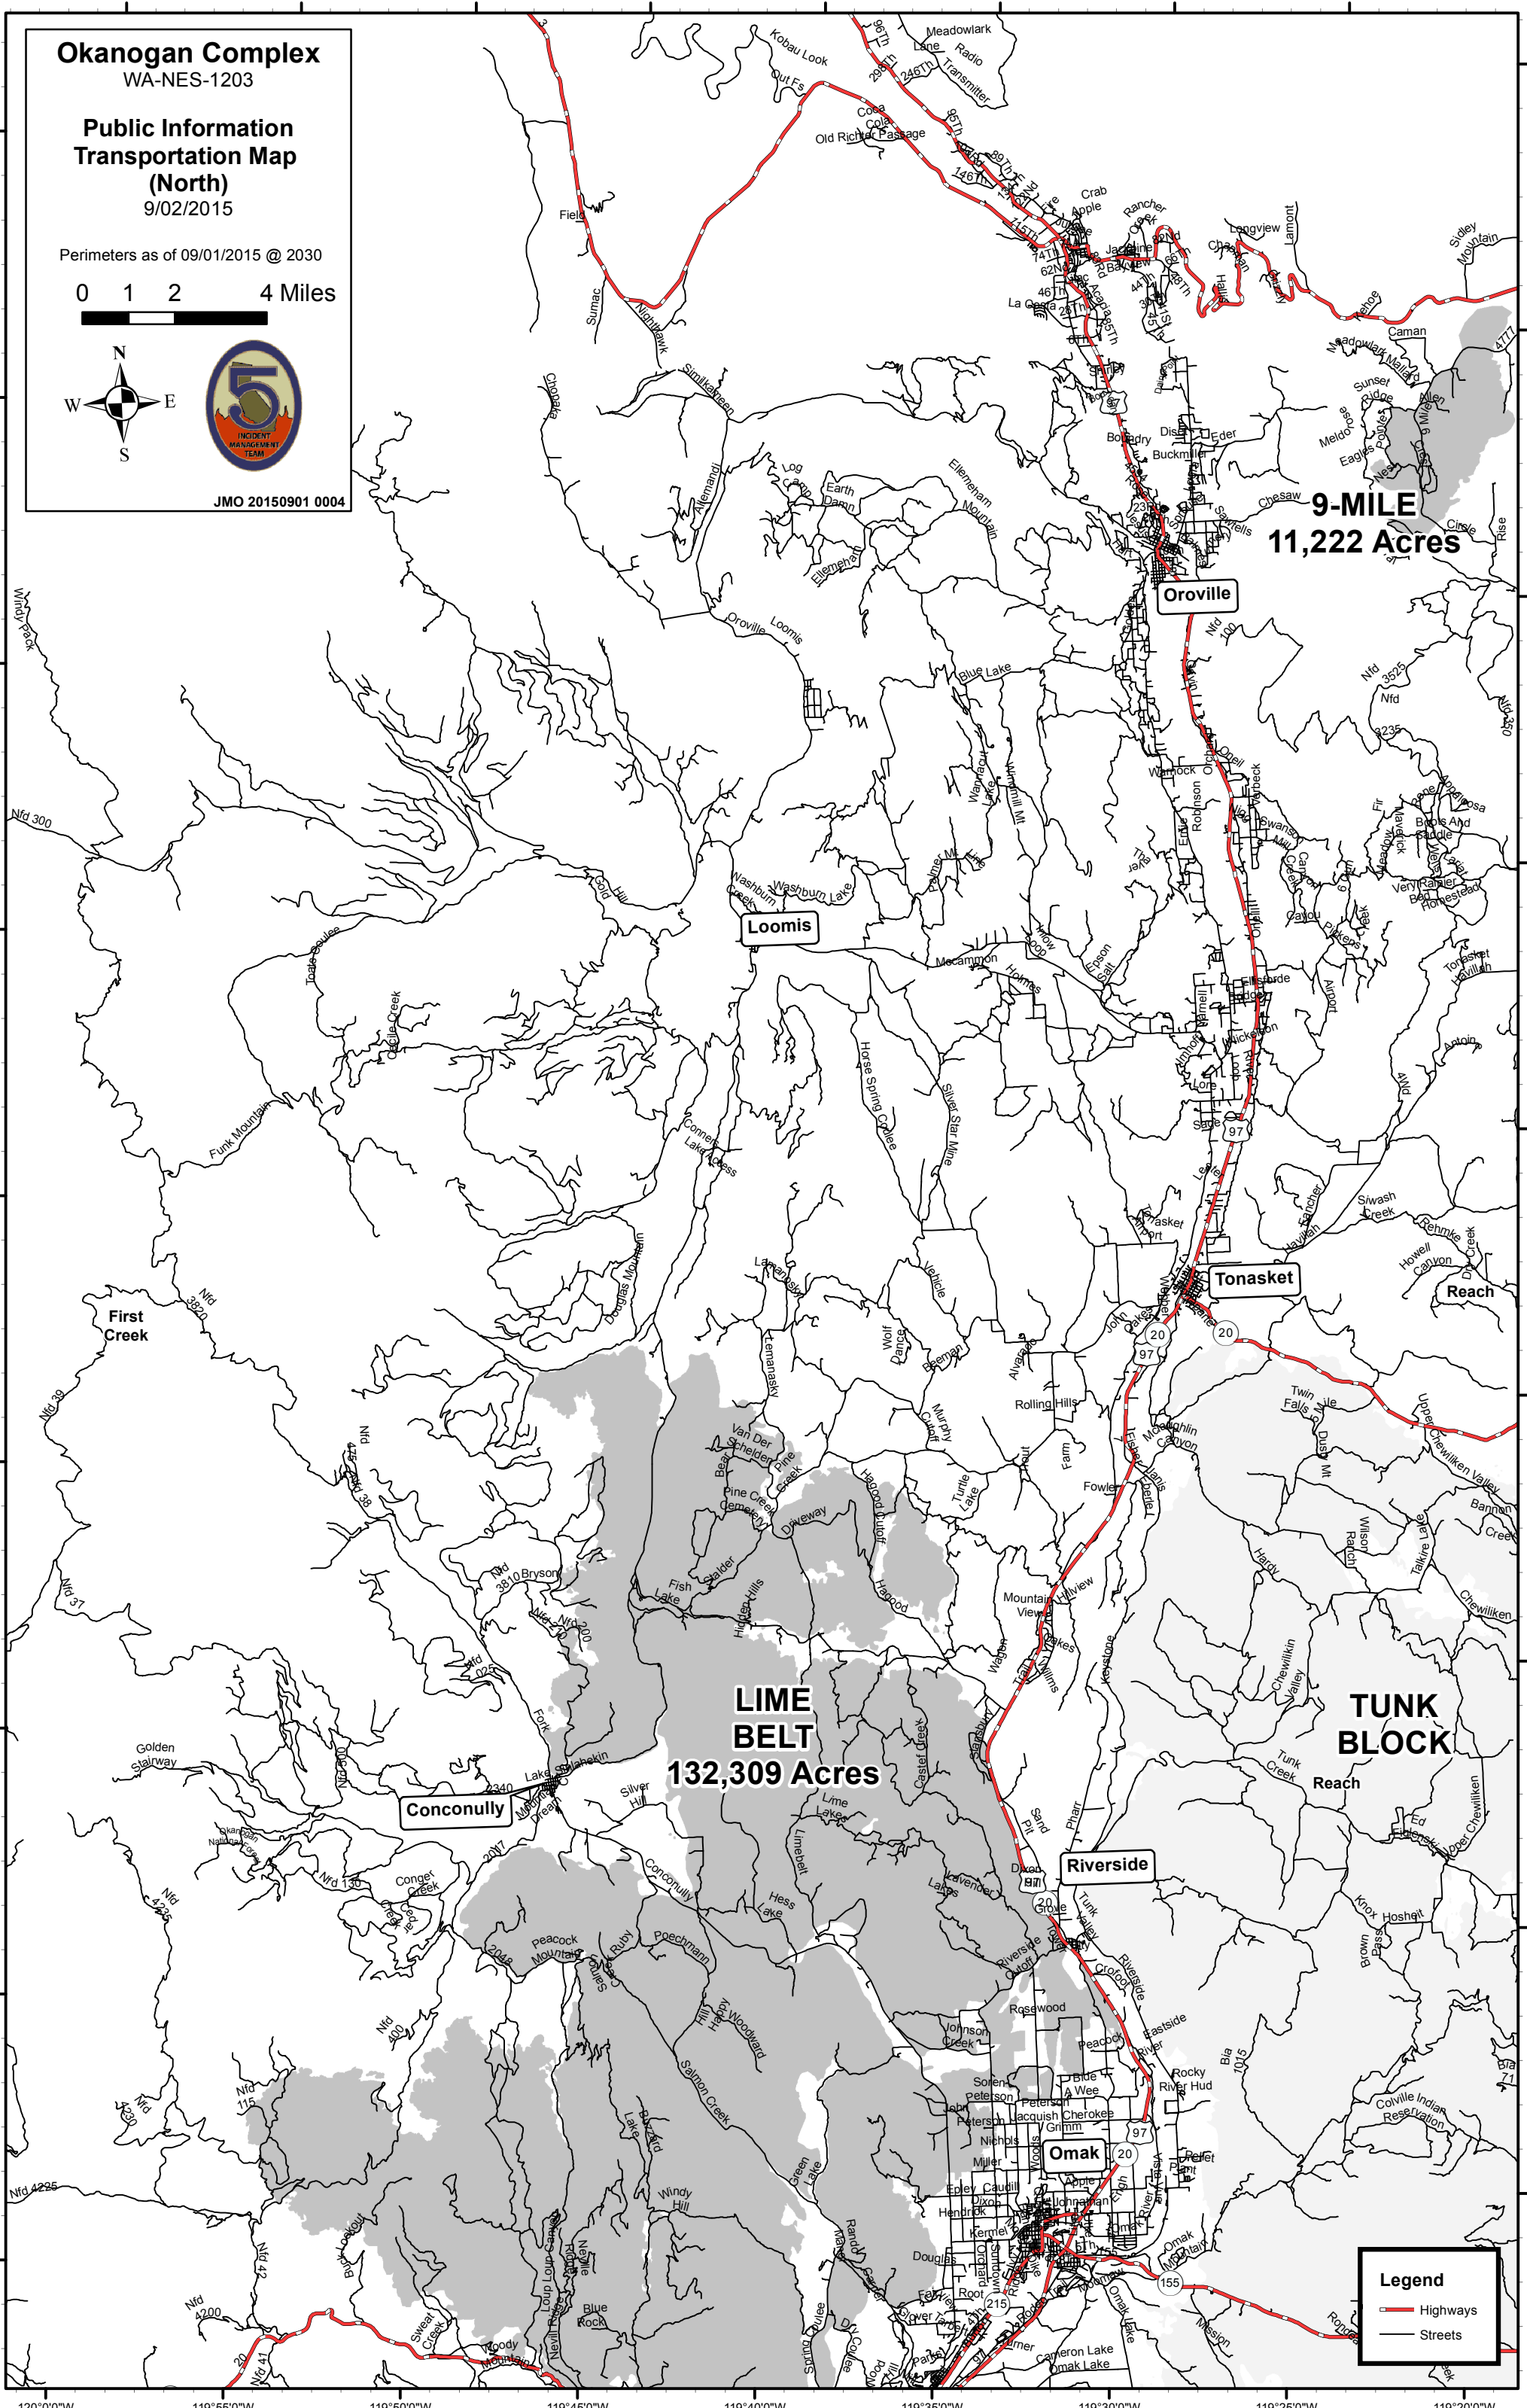

Okanogan Complex
WA-NES-1203

**Public Information
Transportation Map
(North)**
9/02/2015

Perimeters as of 09/01/2015 @ 2030

0 1 2 4 Miles

JMO 20150901 0004

9-MILE
11,222 Acres

LIME BELT
132,309 Acres

TUNK BLOCK
Reach

Legend

- Highways
- Streets