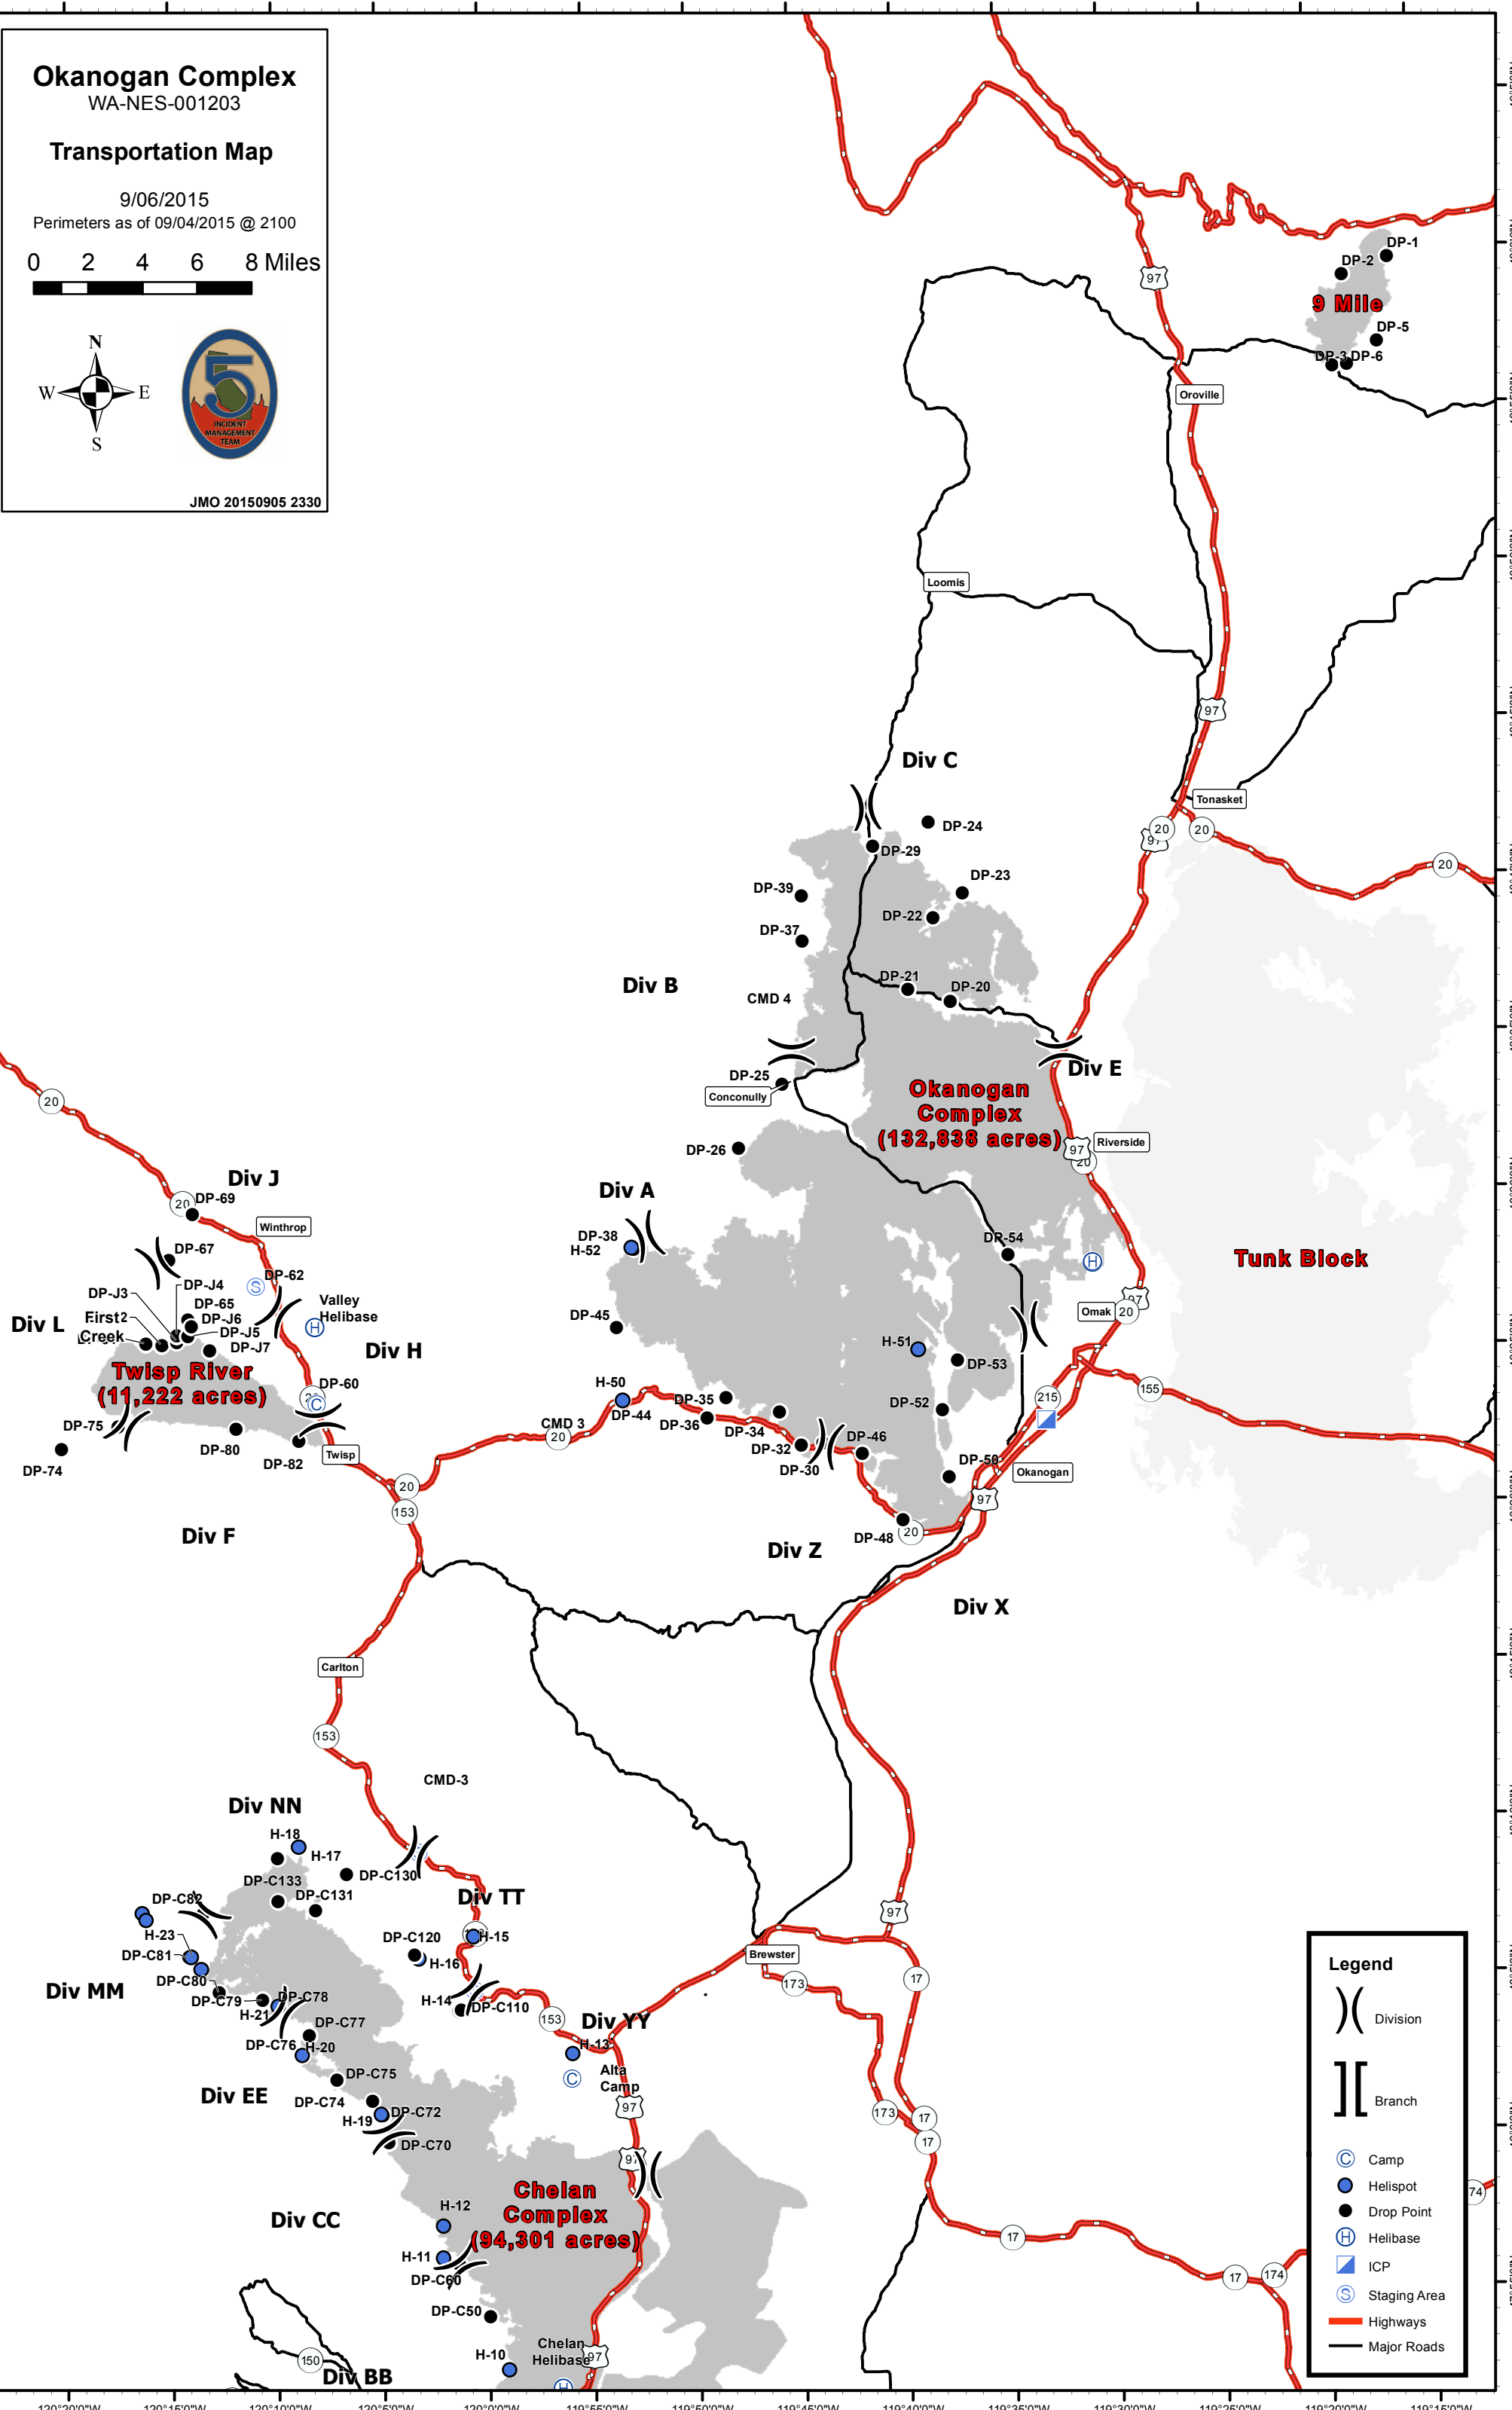

## Transportation Map

9/06/2015

Perimeters as of 09/04/2015 @ 2100

0 2 4 6 8 Miles

JMO 20150905 2330

### Legend

- Division
- Branch
- Camp
- Helispot
- Drop Point
- Helibase
- ICP
- Staging Area
- Highways
- Major Roads

**Okanogan Complex**  
WA-NES-001203

**Transportation Map**  
**(North)**  
9/06/2015

**Tunk Block**

**9 Mile**

**Okanogan Complex**  
WA-NES-001203

**Transportation Map**  
(South)

9/06/2015

Perimeters as of 09/05/2015 @ 2200

0 1 2 4 Miles

JMO 20150905 2330

**Okanogan Complex**  
(132,838 acres)

**Twisp River**  
(11,222 acres)

**Chelan Complex**  
(94,301 acres)

**Legend**

- ( ) Division
- [ ] Branch
- ⊙ Camp
- Helispot
- Drop Point
- ⊕ Helibase
- ⊠ ICP
- ⊙ Staging Area
- Highways
- Streets