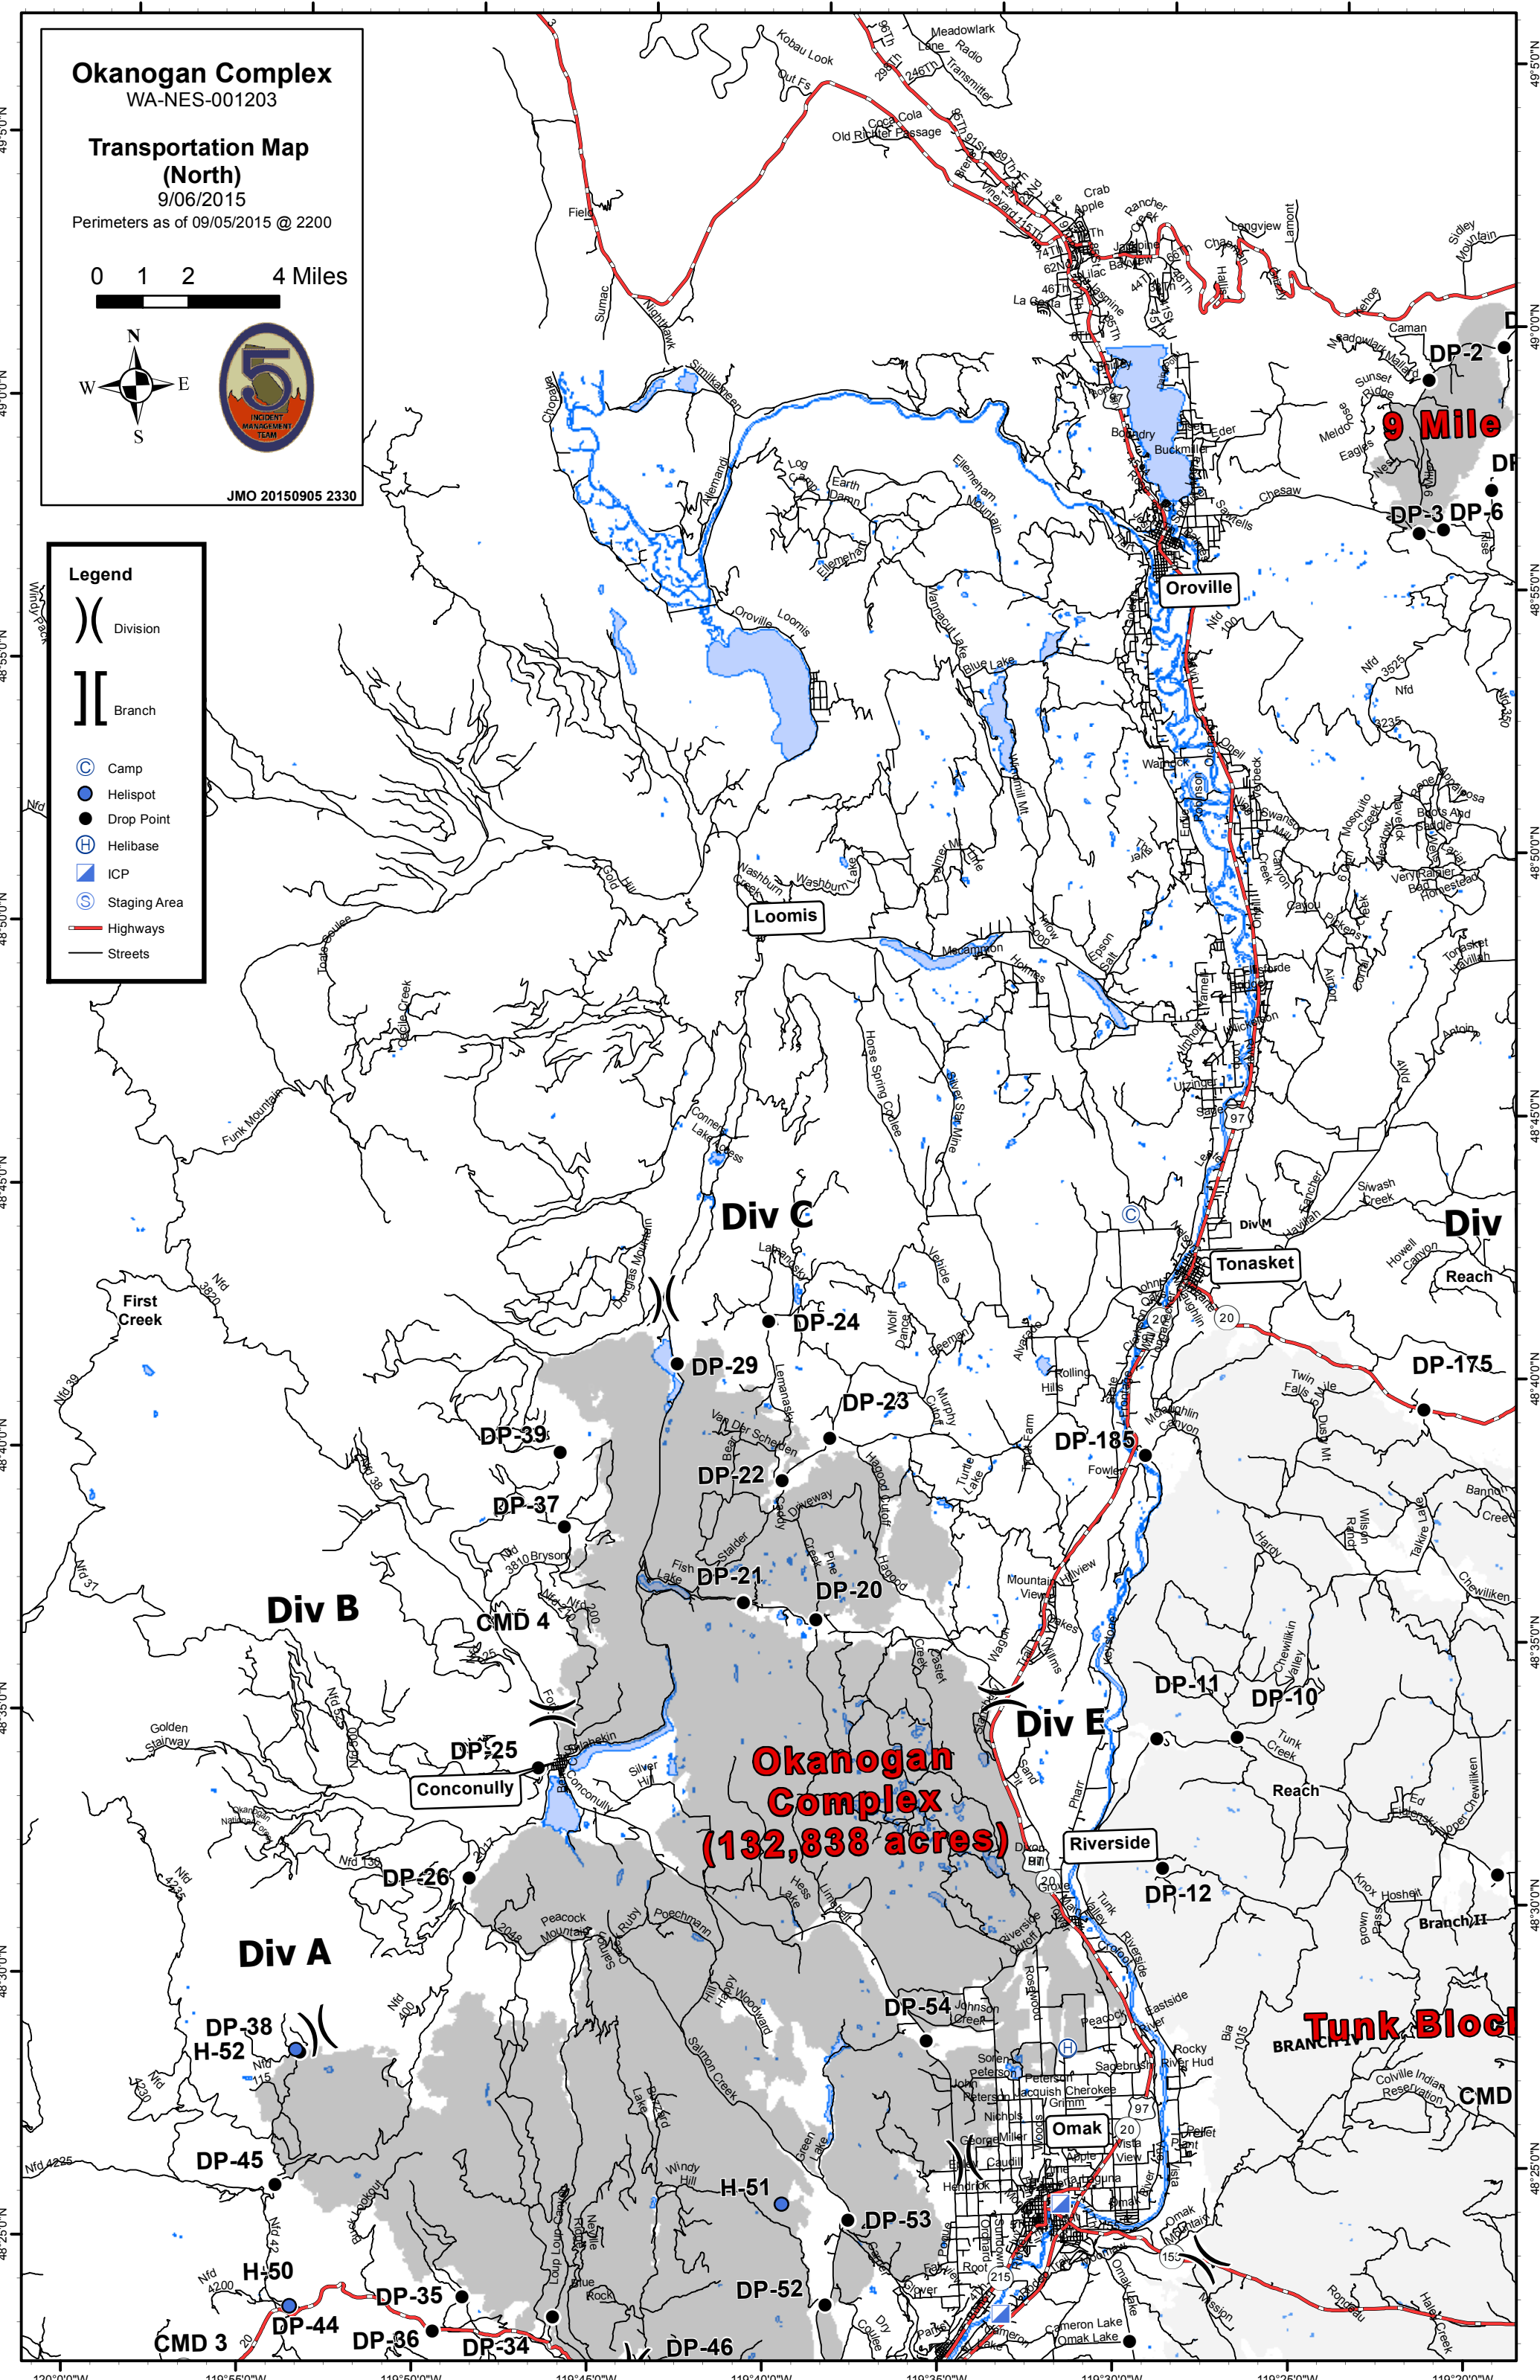

## Transportation Map

9/06/2015

Perimeters as of 09/04/2015 @ 2100

0 2 4 6 8 Miles

JMO 20150905 2330

Perimeters as of 09/05/2015 @ 2200

0 1 2 4 Miles

JMO 20150905 2330

**Legend**

( ) Division

[ ] Branch

- Camp
- Helispot
- Drop Point
- ⊕ Helibase
- ▣ ICP
- ⊙ Staging Area
- Highways
- Streets

**Okanogan Complex**  
**(132,838 acres)**

**Tunk Block**

**9 Mile**

**Okanogan Complex**  
WA-NES-001203

**Transportation Map**  
(South)

9/06/2015

Perimeters as of 09/05/2015 @ 2200

0 1 2 4 Miles

JMO 20150905 2330

**Okanogan Complex**  
(132,838 acres)

**Twisp River**  
(11,222 acres)

**Chelan Complex**  
(94,301 acres)

**Legend**

- ( ) Division
- [ ] Branch
- ⊙ Camp
- Helispot
- Drop Point
- ⊕ Helibase
- ⊠ ICP
- ⊙ Staging Area
- Highways
- Streets