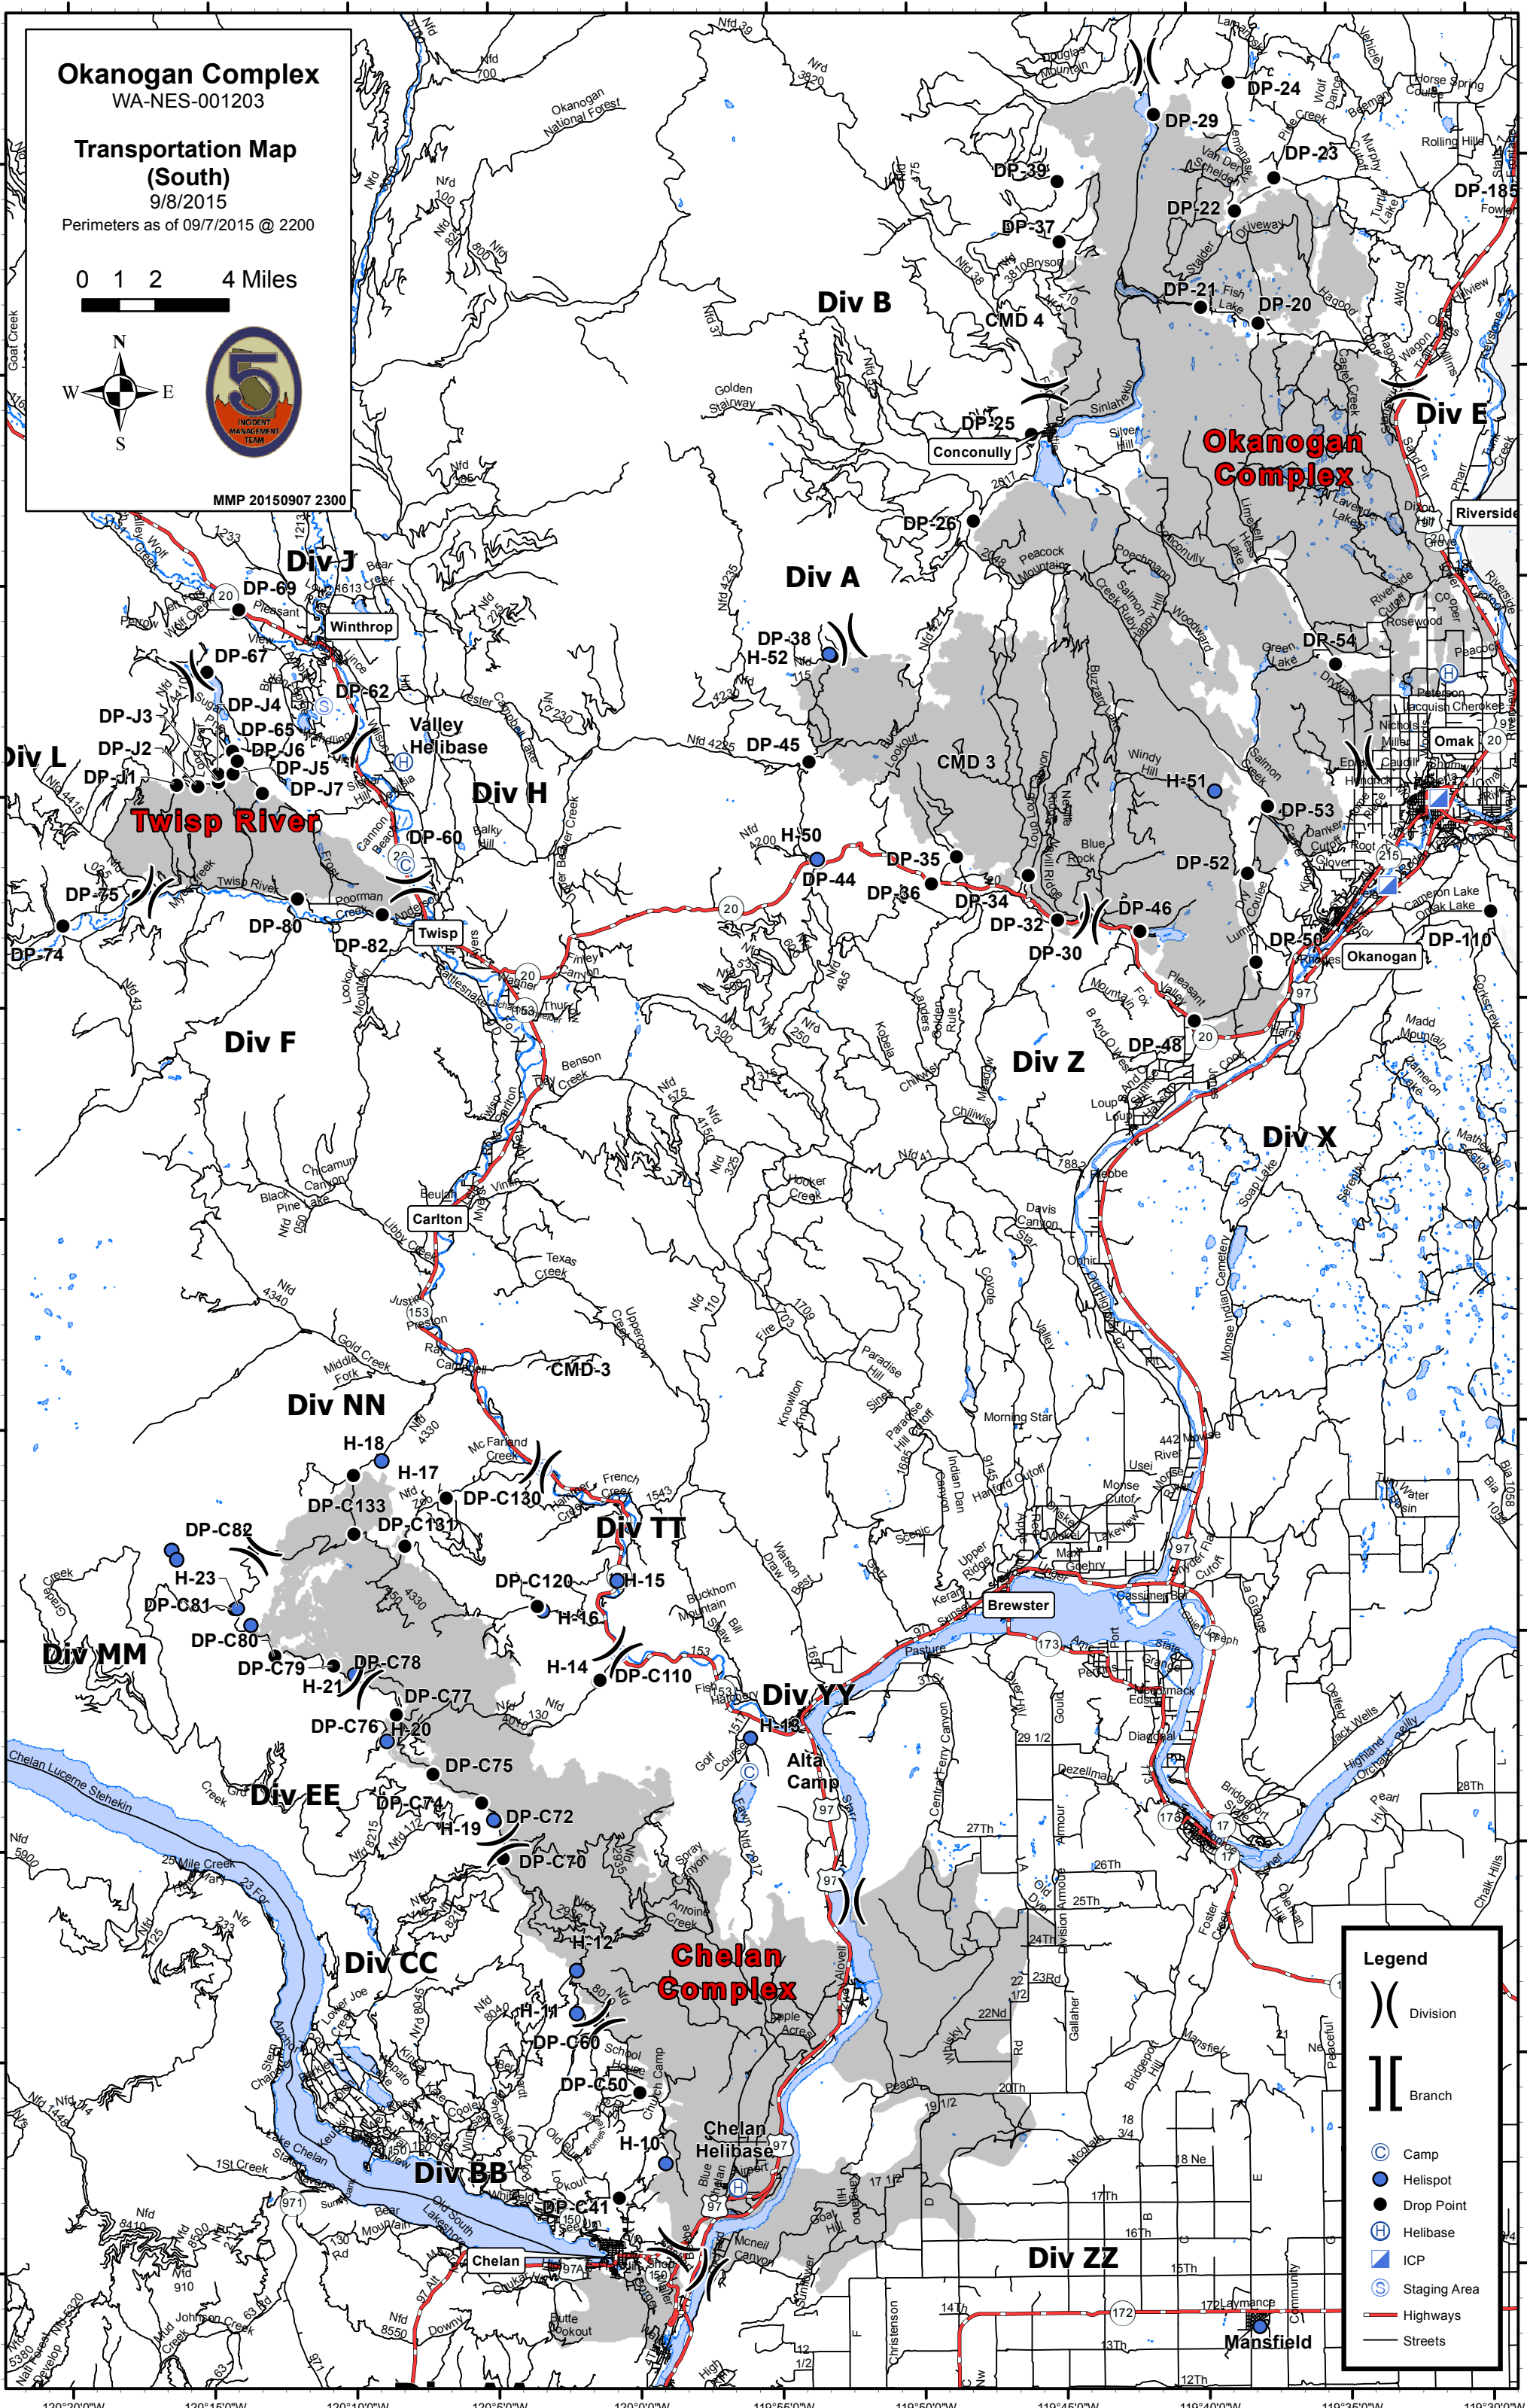

Okanogan Complex
WA-NES-001203

Transportation Map
(South)

9/8/2015

Perimeters as of 09/7/2015 @ 2200

0 1 2 4 Miles

MMP 20150907 2300

Legend

- () Division
- [] Branch
- ⊙ Camp
- Helispot
- Drop Point
- ⊕ Helibase
- ⊠ ICP
- ⊙ Staging Area
- Highways
- Streets