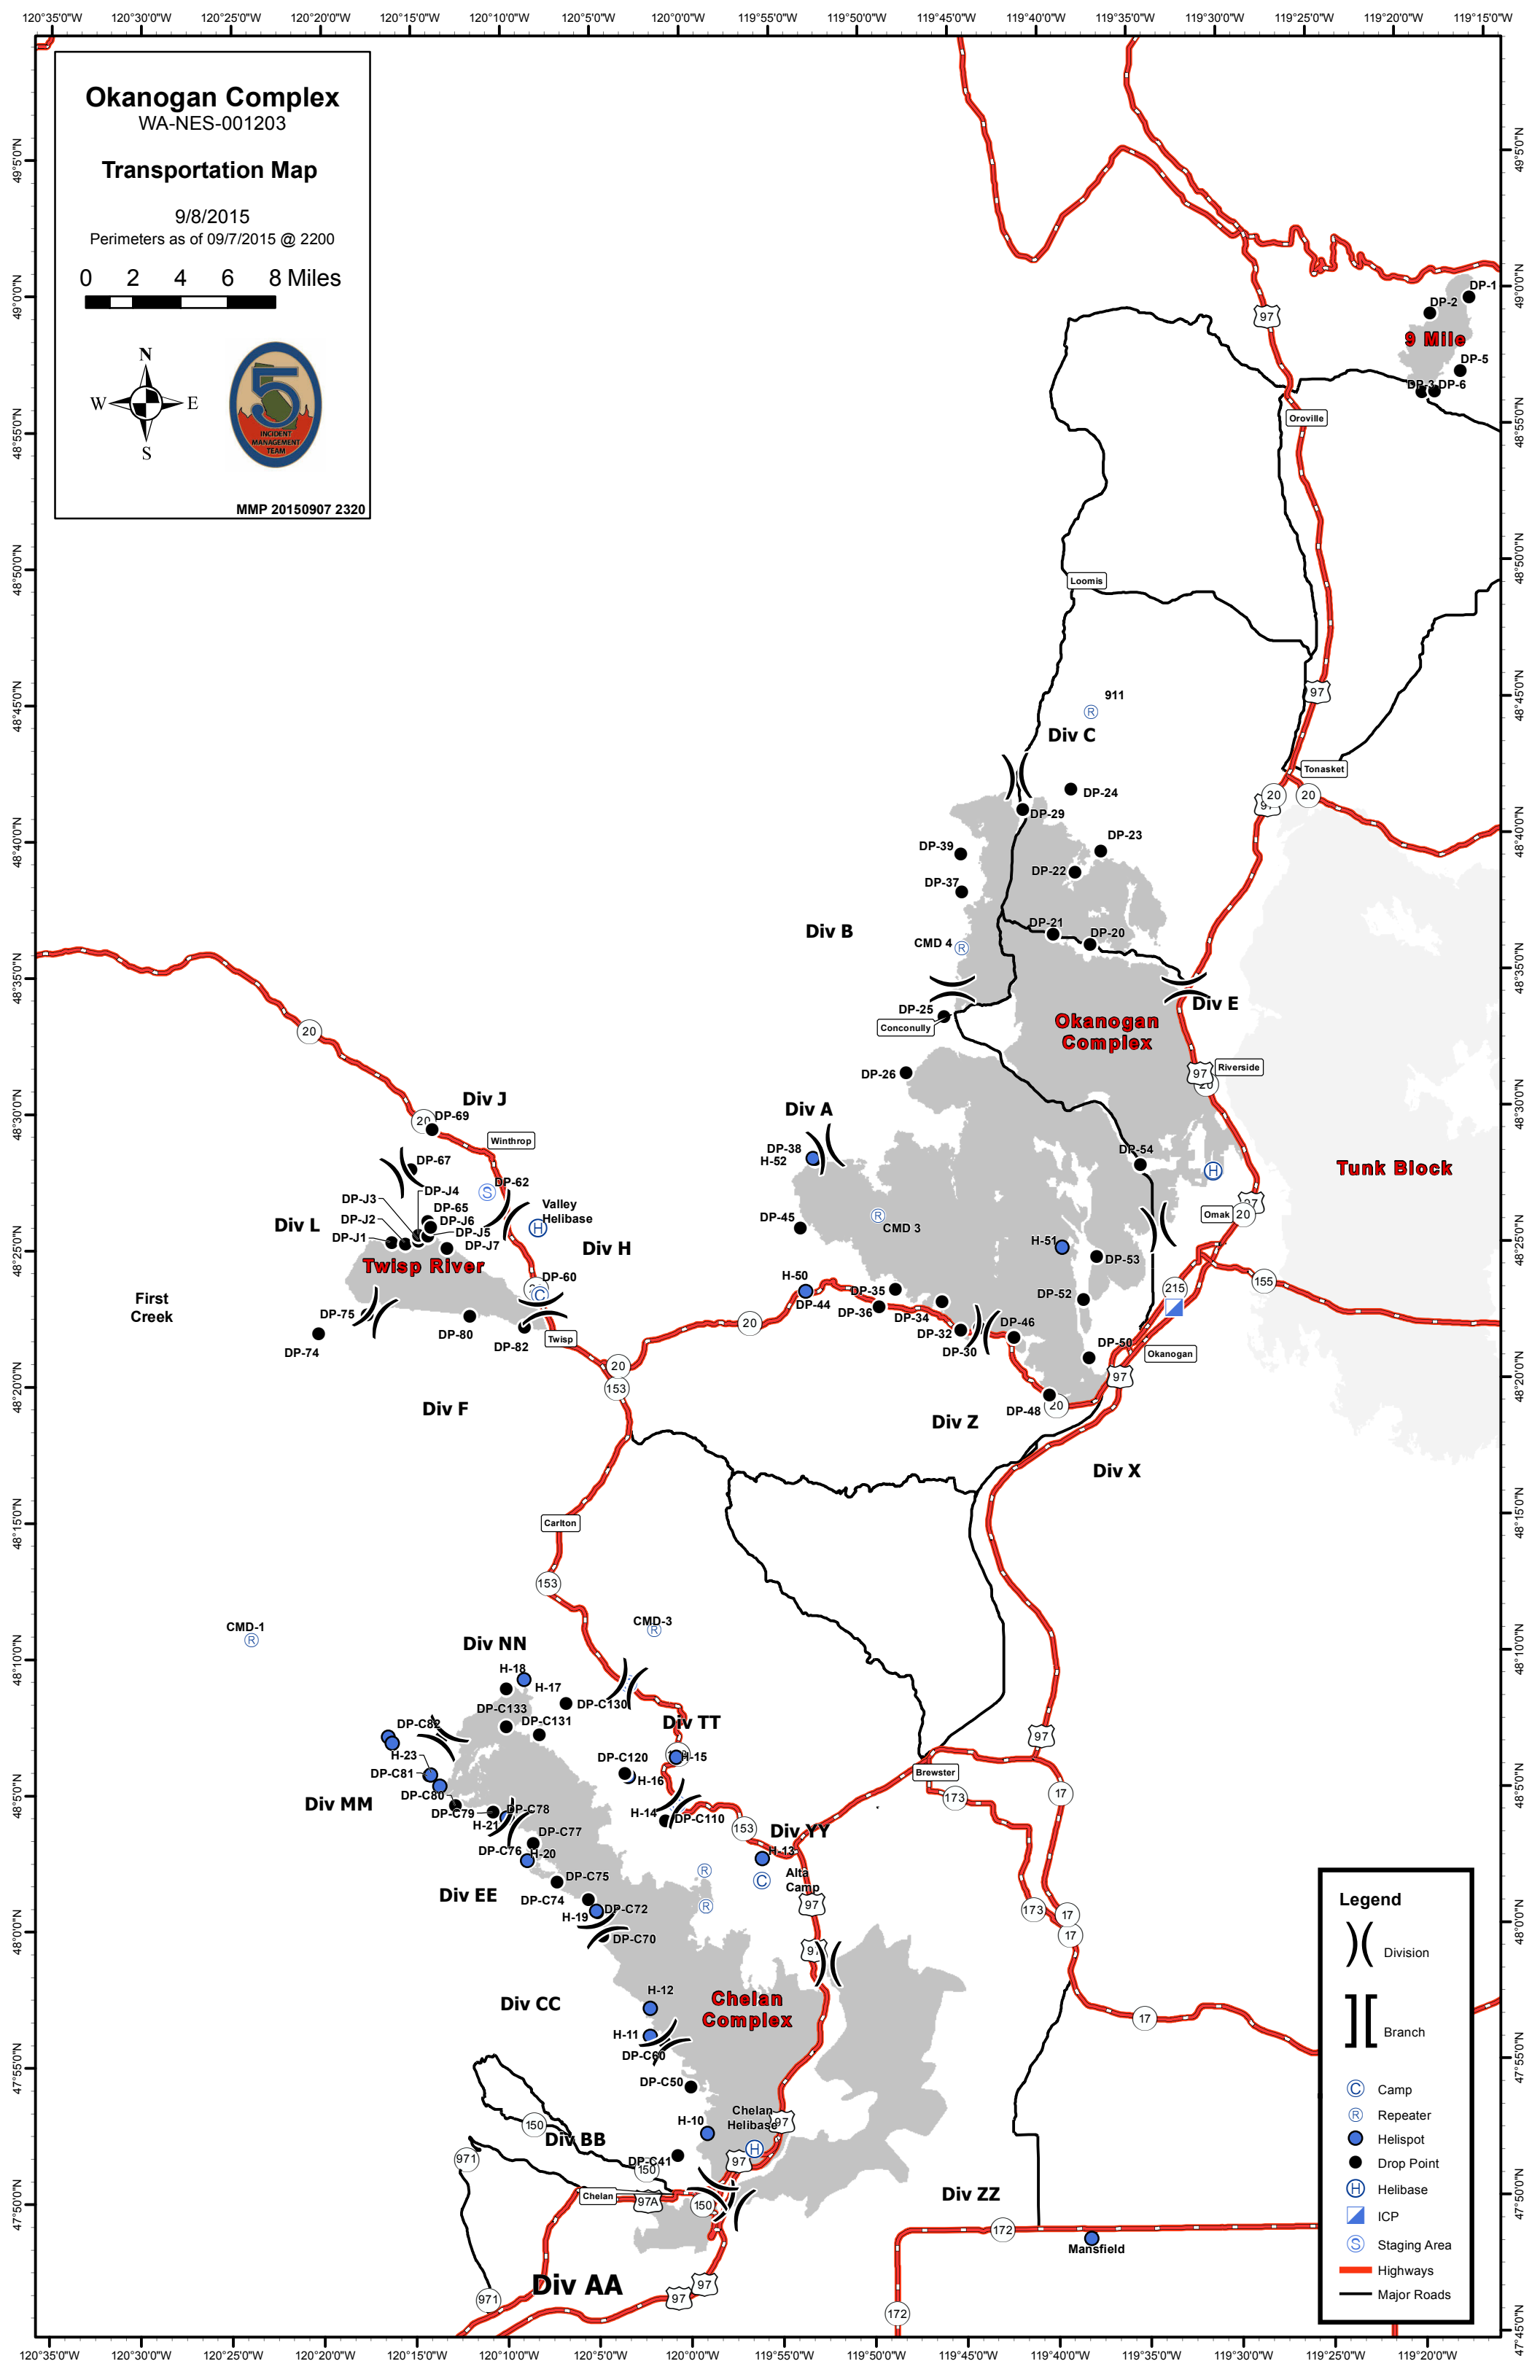

Okanogan Complex

WA-NES-001203

Transportation Map

9/8/2015

Perimeters as of 09/7/2015 @ 2200

0 2 4 6 8 Miles

MMP 20150907 2320

Legend

- Division
- Branch
- Camp
- Repeater
- Helispot
- Drop Point
- Helibase
- ICP
- Staging Area
- Highways
- Major Roads

Okanogan Complex
WA-NES-001203

Transportation Map
(North)

9/8/2015

Perimeters as of 09/7/2015 @ 2200

0 1 2 4 Miles

MMP 20150907 2320

Legend

() Division

[] Branch

- Camp
- Helispot
- Drop Point
- ⊕ Helibase
- ▣ ICP
- ⊙ Staging Area
- Highways
- Streets

Okanogan Complex
WA-NES-001203

Transportation Map
(South)

9/8/2015

Perimeters as of 09/7/2015 @ 2200

0 1 2 4 Miles

MMP 20150907 2300

Legend

- () Division
- [] Branch
- ⊙ Camp
- Helispot
- Drop Point
- ⊕ Helibase
- ⊠ ICP
- ⊙ Staging Area
- Highways
- Streets