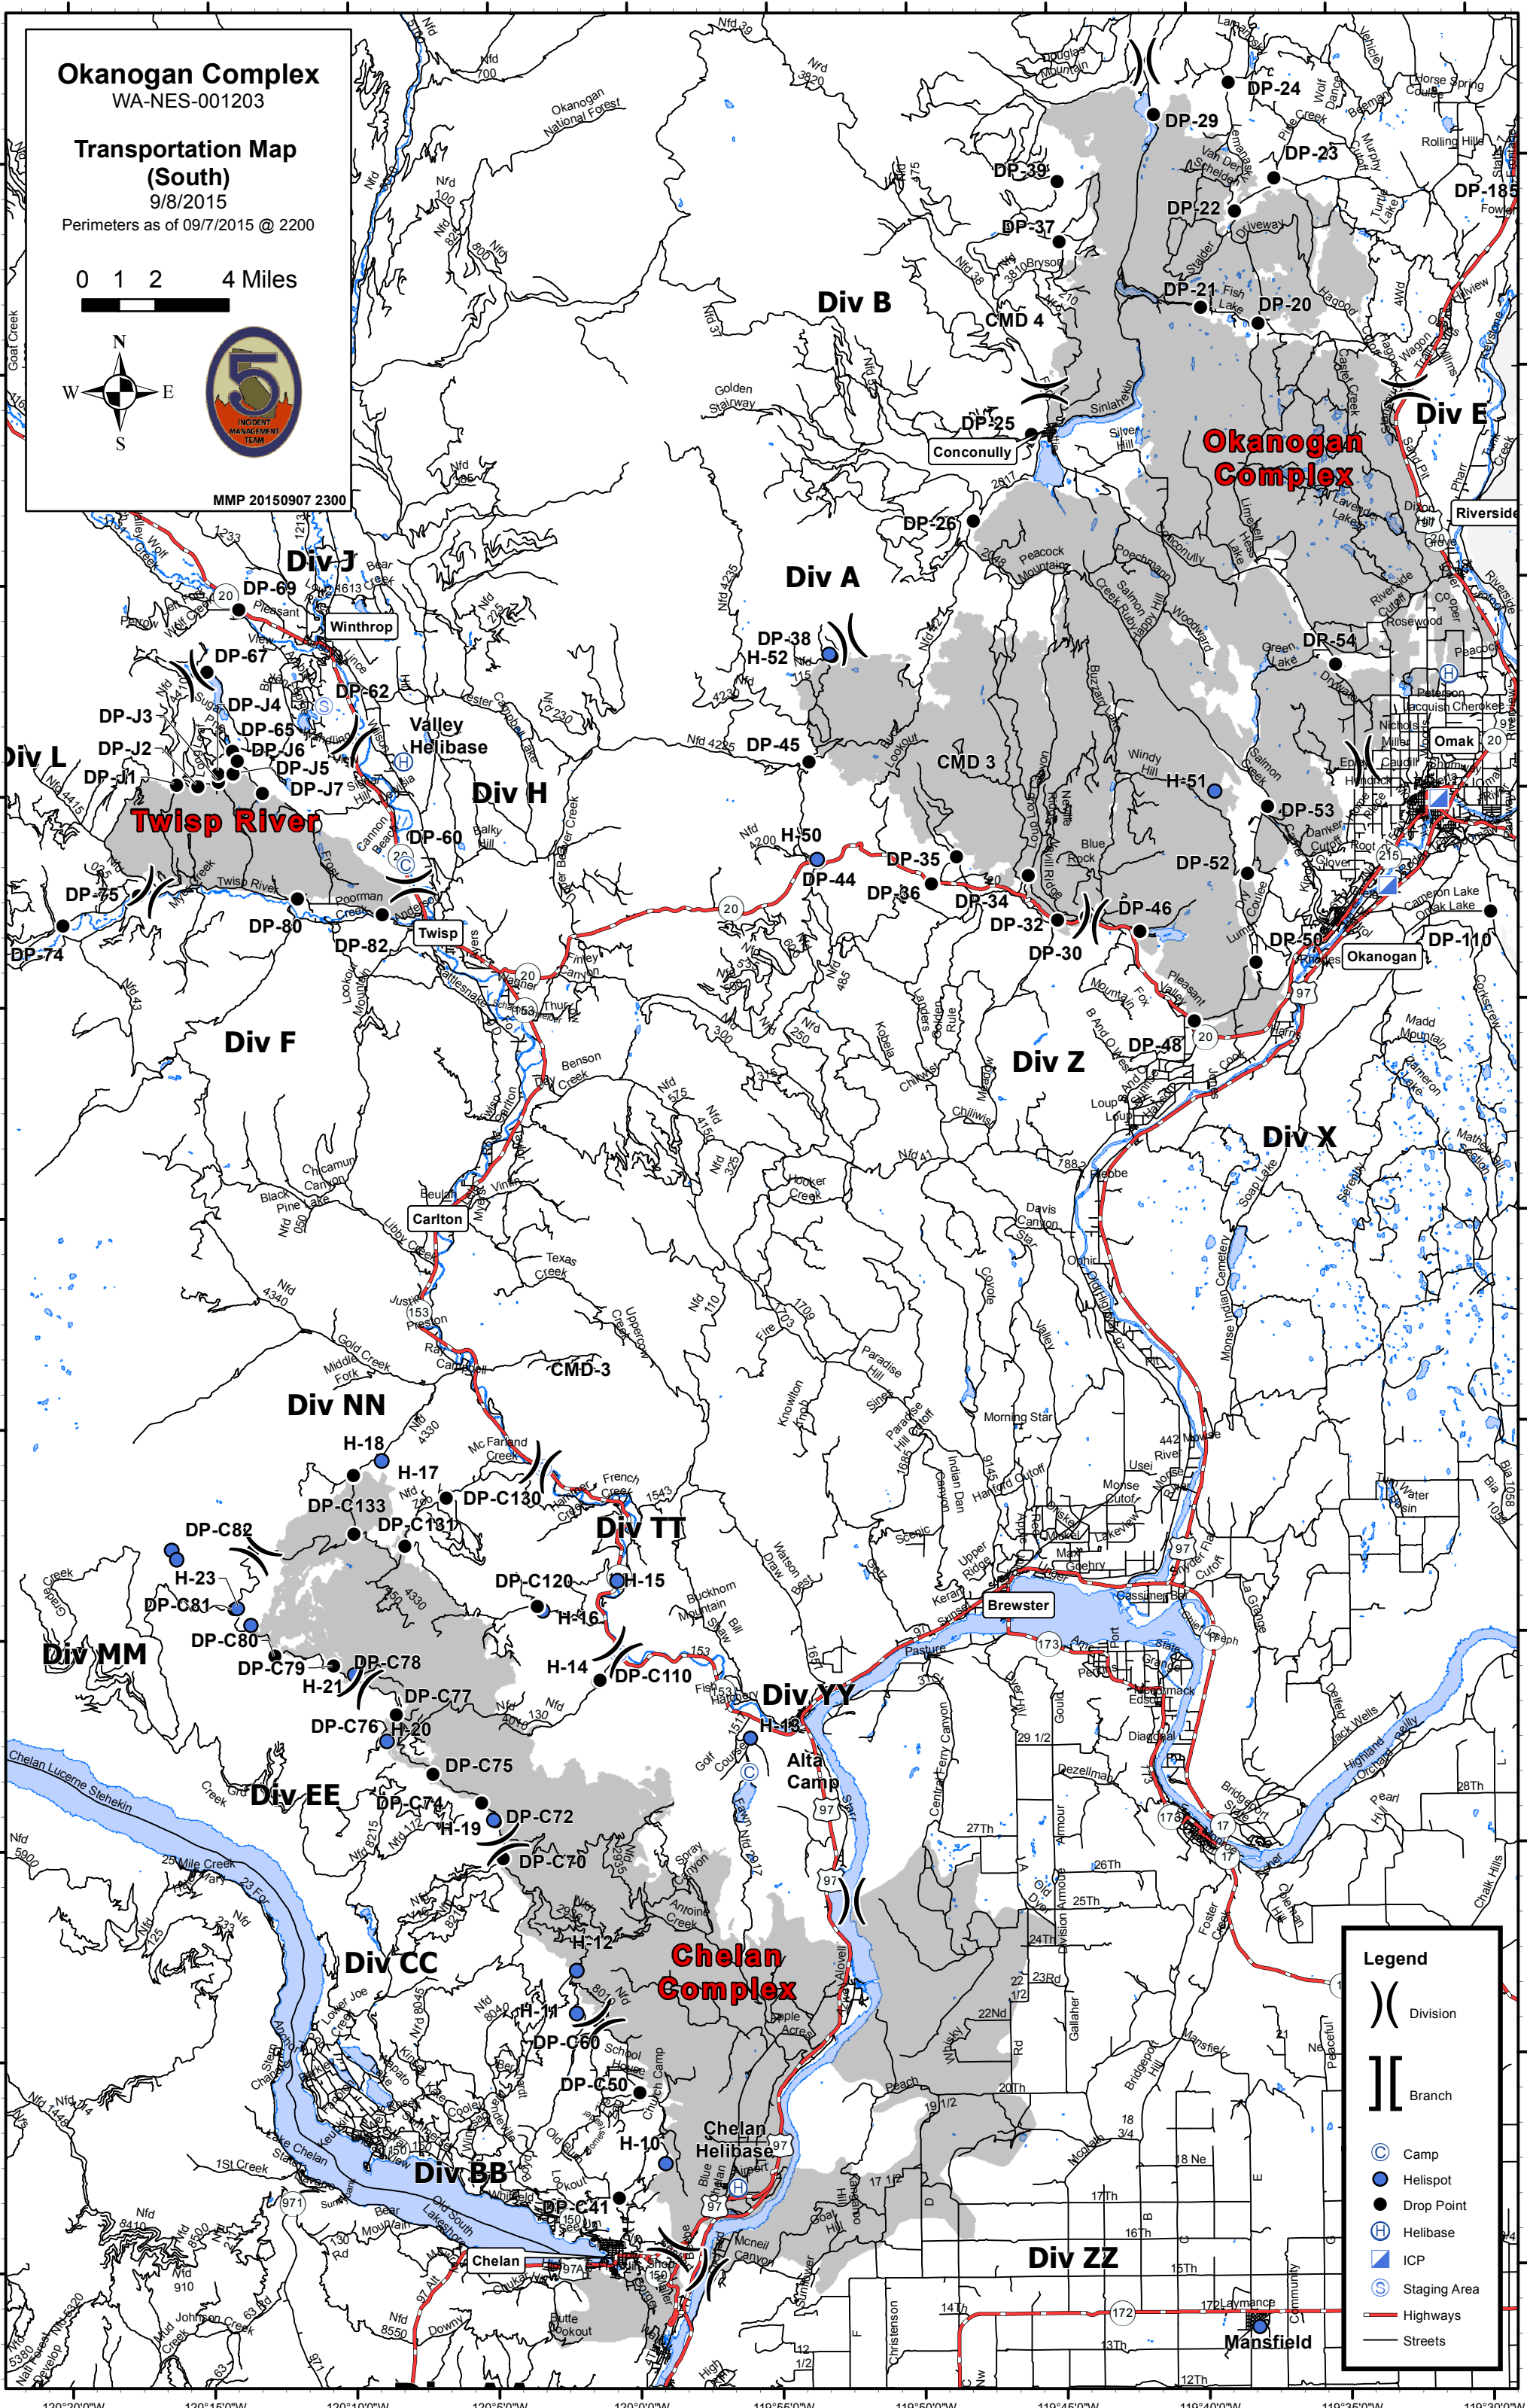

Okanogan Complex

WA-NES-001203

Transportation Map

9/8/2015

Perimeters as of 09/7/2015 @ 2200

0 2 4 6 8 Miles

MMP 20150907 2320

Legend

- Division
- Branch
- Camp
- Repeater
- Helispot
- Drop Point
- Helibase
- ICP
- Staging Area
- Highways
- Major Roads

Okanogan Complex
WA-NES-001203

Transportation Map
(North)

9/8/2015

Perimeters as of 09/7/2015 @ 2200

0 1 2 4 Miles

MMP 20150907 2320

Legend

() Division

[] Branch

- Camp
- Helispot
- Drop Point
- ⊕ Helibase
- ▣ ICP
- ⊙ Staging Area
- Highways
- Streets

Okanogan Complex
WA-NES-001203

Transportation Map
(South)

9/8/2015

Perimeters as of 09/7/2015 @ 2200

0 1 2 4 Miles

MMP 20150907 2300

Legend

- () Division
- [] Branch
- ⊙ Camp
- Helispot
- Drop Point
- ⊕ Helibase
- ⊠ ICP
- ⊙ Staging Area
- Highways
- Streets