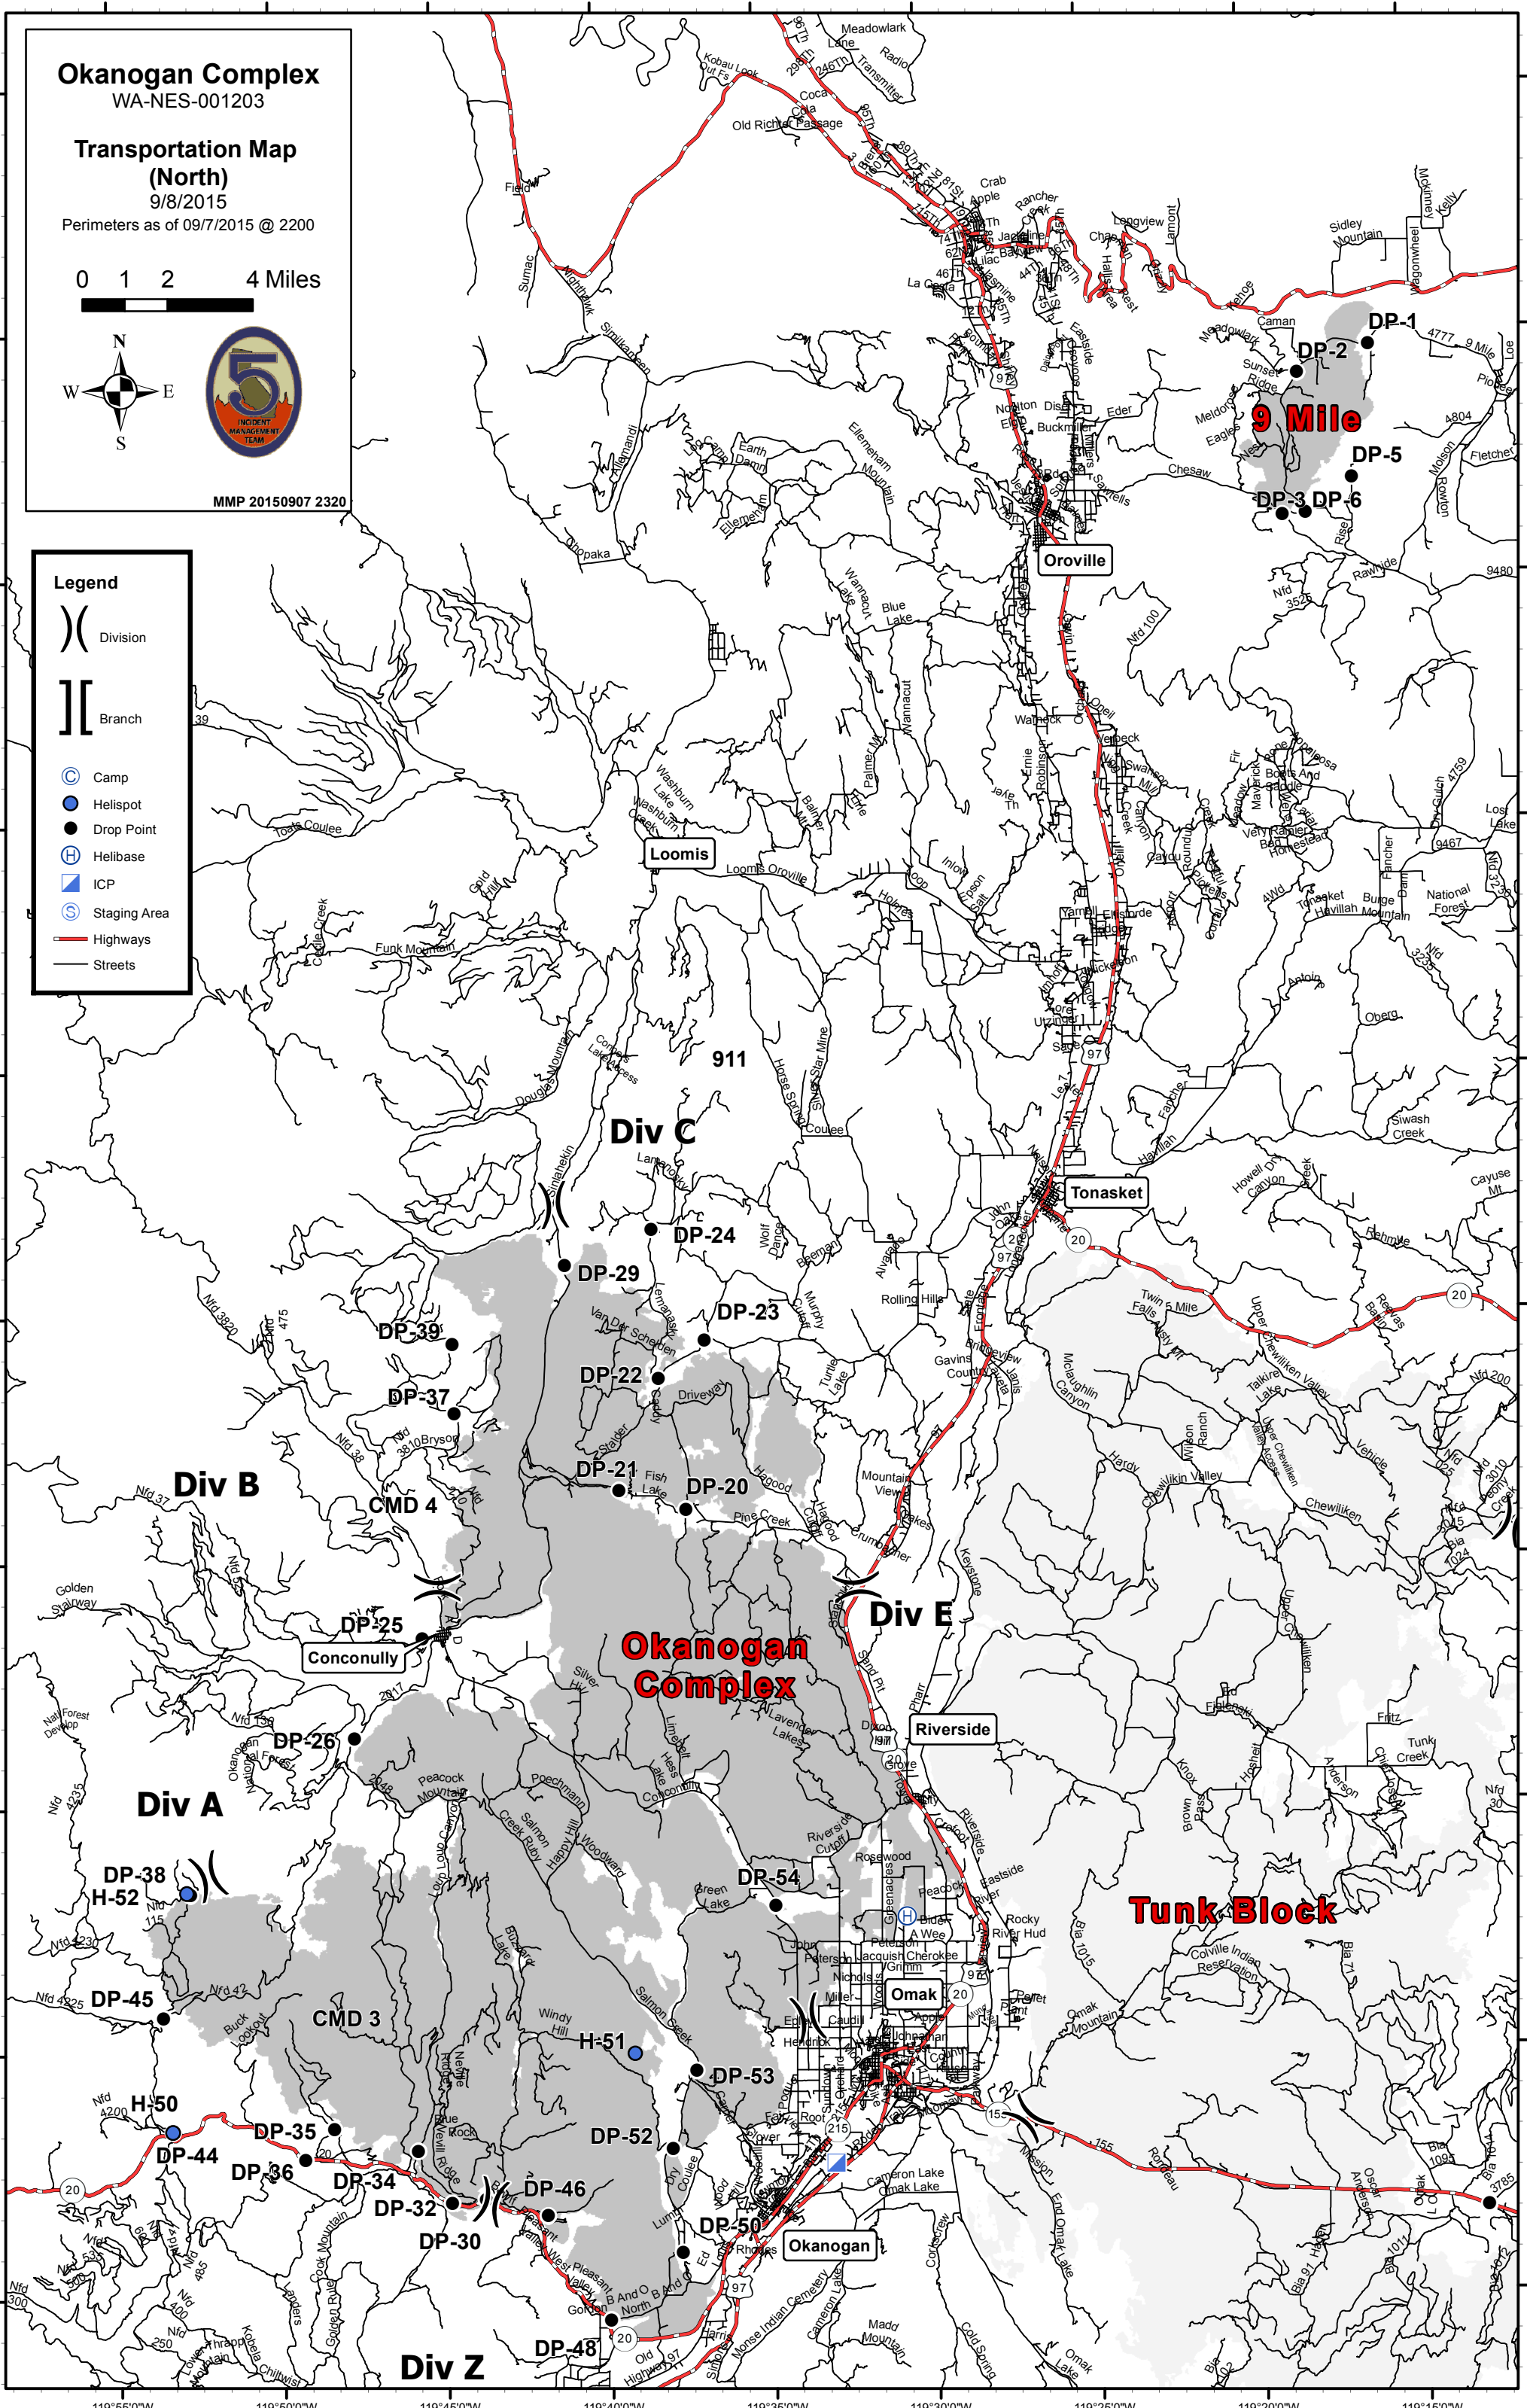

Okanogan Complex

WA-NES-001203

Transportation Map

9/8/2015

Perimeters as of 09/7/2015 @ 2200

0 2 4 6 8 Miles

MMP 20150907 2320

Legend

- Division
- Branch
- Camp
- Repeater
- Helispot
- Drop Point
- Helibase
- ICP
- Staging Area
- Highways
- Major Roads

Okanogan Complex
WA-NES-001203

Transportation Map
(North)

9/8/2015

Perimeters as of 09/7/2015 @ 2200

0 1 2 4 Miles

MMP 20150907 2320

Legend

() Division

[] Branch

- Camp
- Helispot
- Drop Point
- ⊕ Helibase
- ▣ ICP
- ⊙ Staging Area
- Highways
- Streets

Okanogan Complex
WA-NES-001203

Transportation Map
(South)

9/8/2015

Perimeters as of 09/7/2015 @ 2200

0 1 2 4 Miles

MMP 20150907 2300

Legend

- () Division
- [] Branch
- ⊙ Camp
- Helispot
- Drop Point
- ⊕ Helibase
- ⊠ ICP
- ⊙ Staging Area
- Highways
- Streets