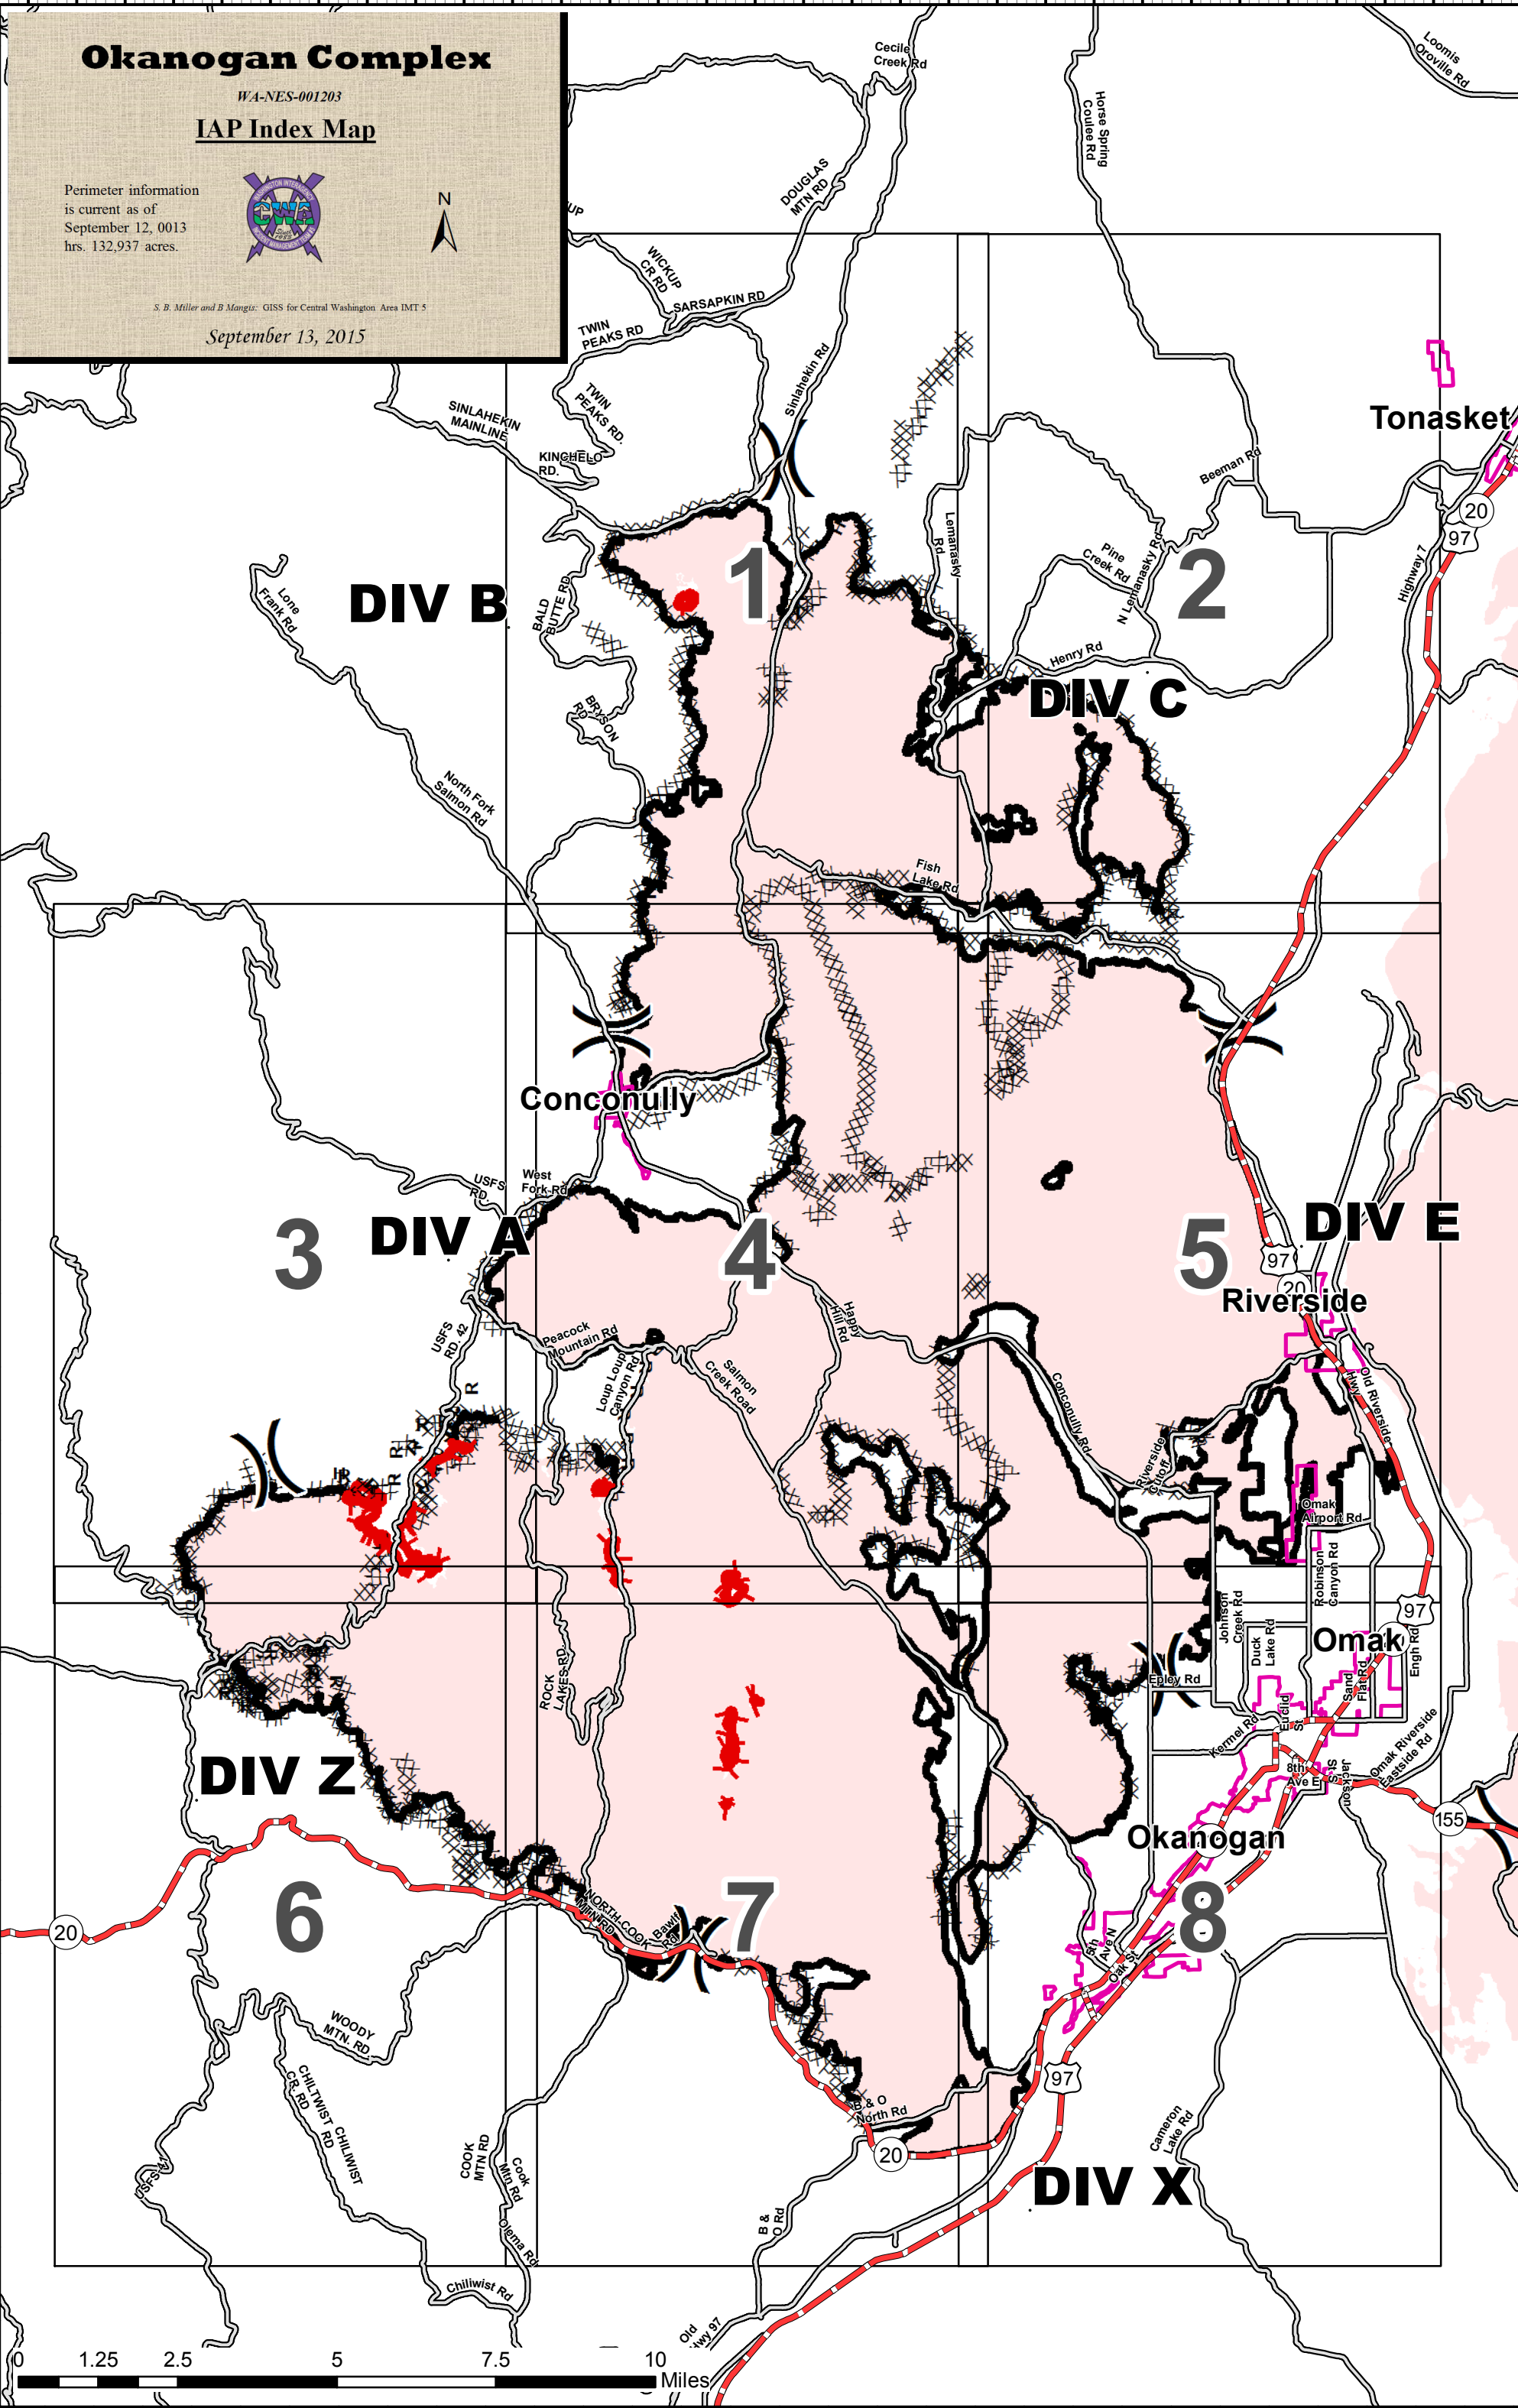

119°57'W 119°55'W 119°53'W 119°51'W 119°49'W 119°47'W 119°45'W 119°43'W 119°41'W 119°39'W 119°37'W 119°35'W 119°33'W 119°31'W 119°29'W 119°27'W

Okanogan Complex

WA-NES-001203

IAP Index Map

Perimeter information is current as of September 12, 0013 hrs. 132,937 acres.

September 13, 2015

DIV B

1

2

DIV C

3 DIV A

4

5 DIV E

DIV Z

6

7

8

DIV X

Tonasket

Conconully

Riverside

Omak

Okanogan

0 1.25 2.5 5 7.5 10 Miles