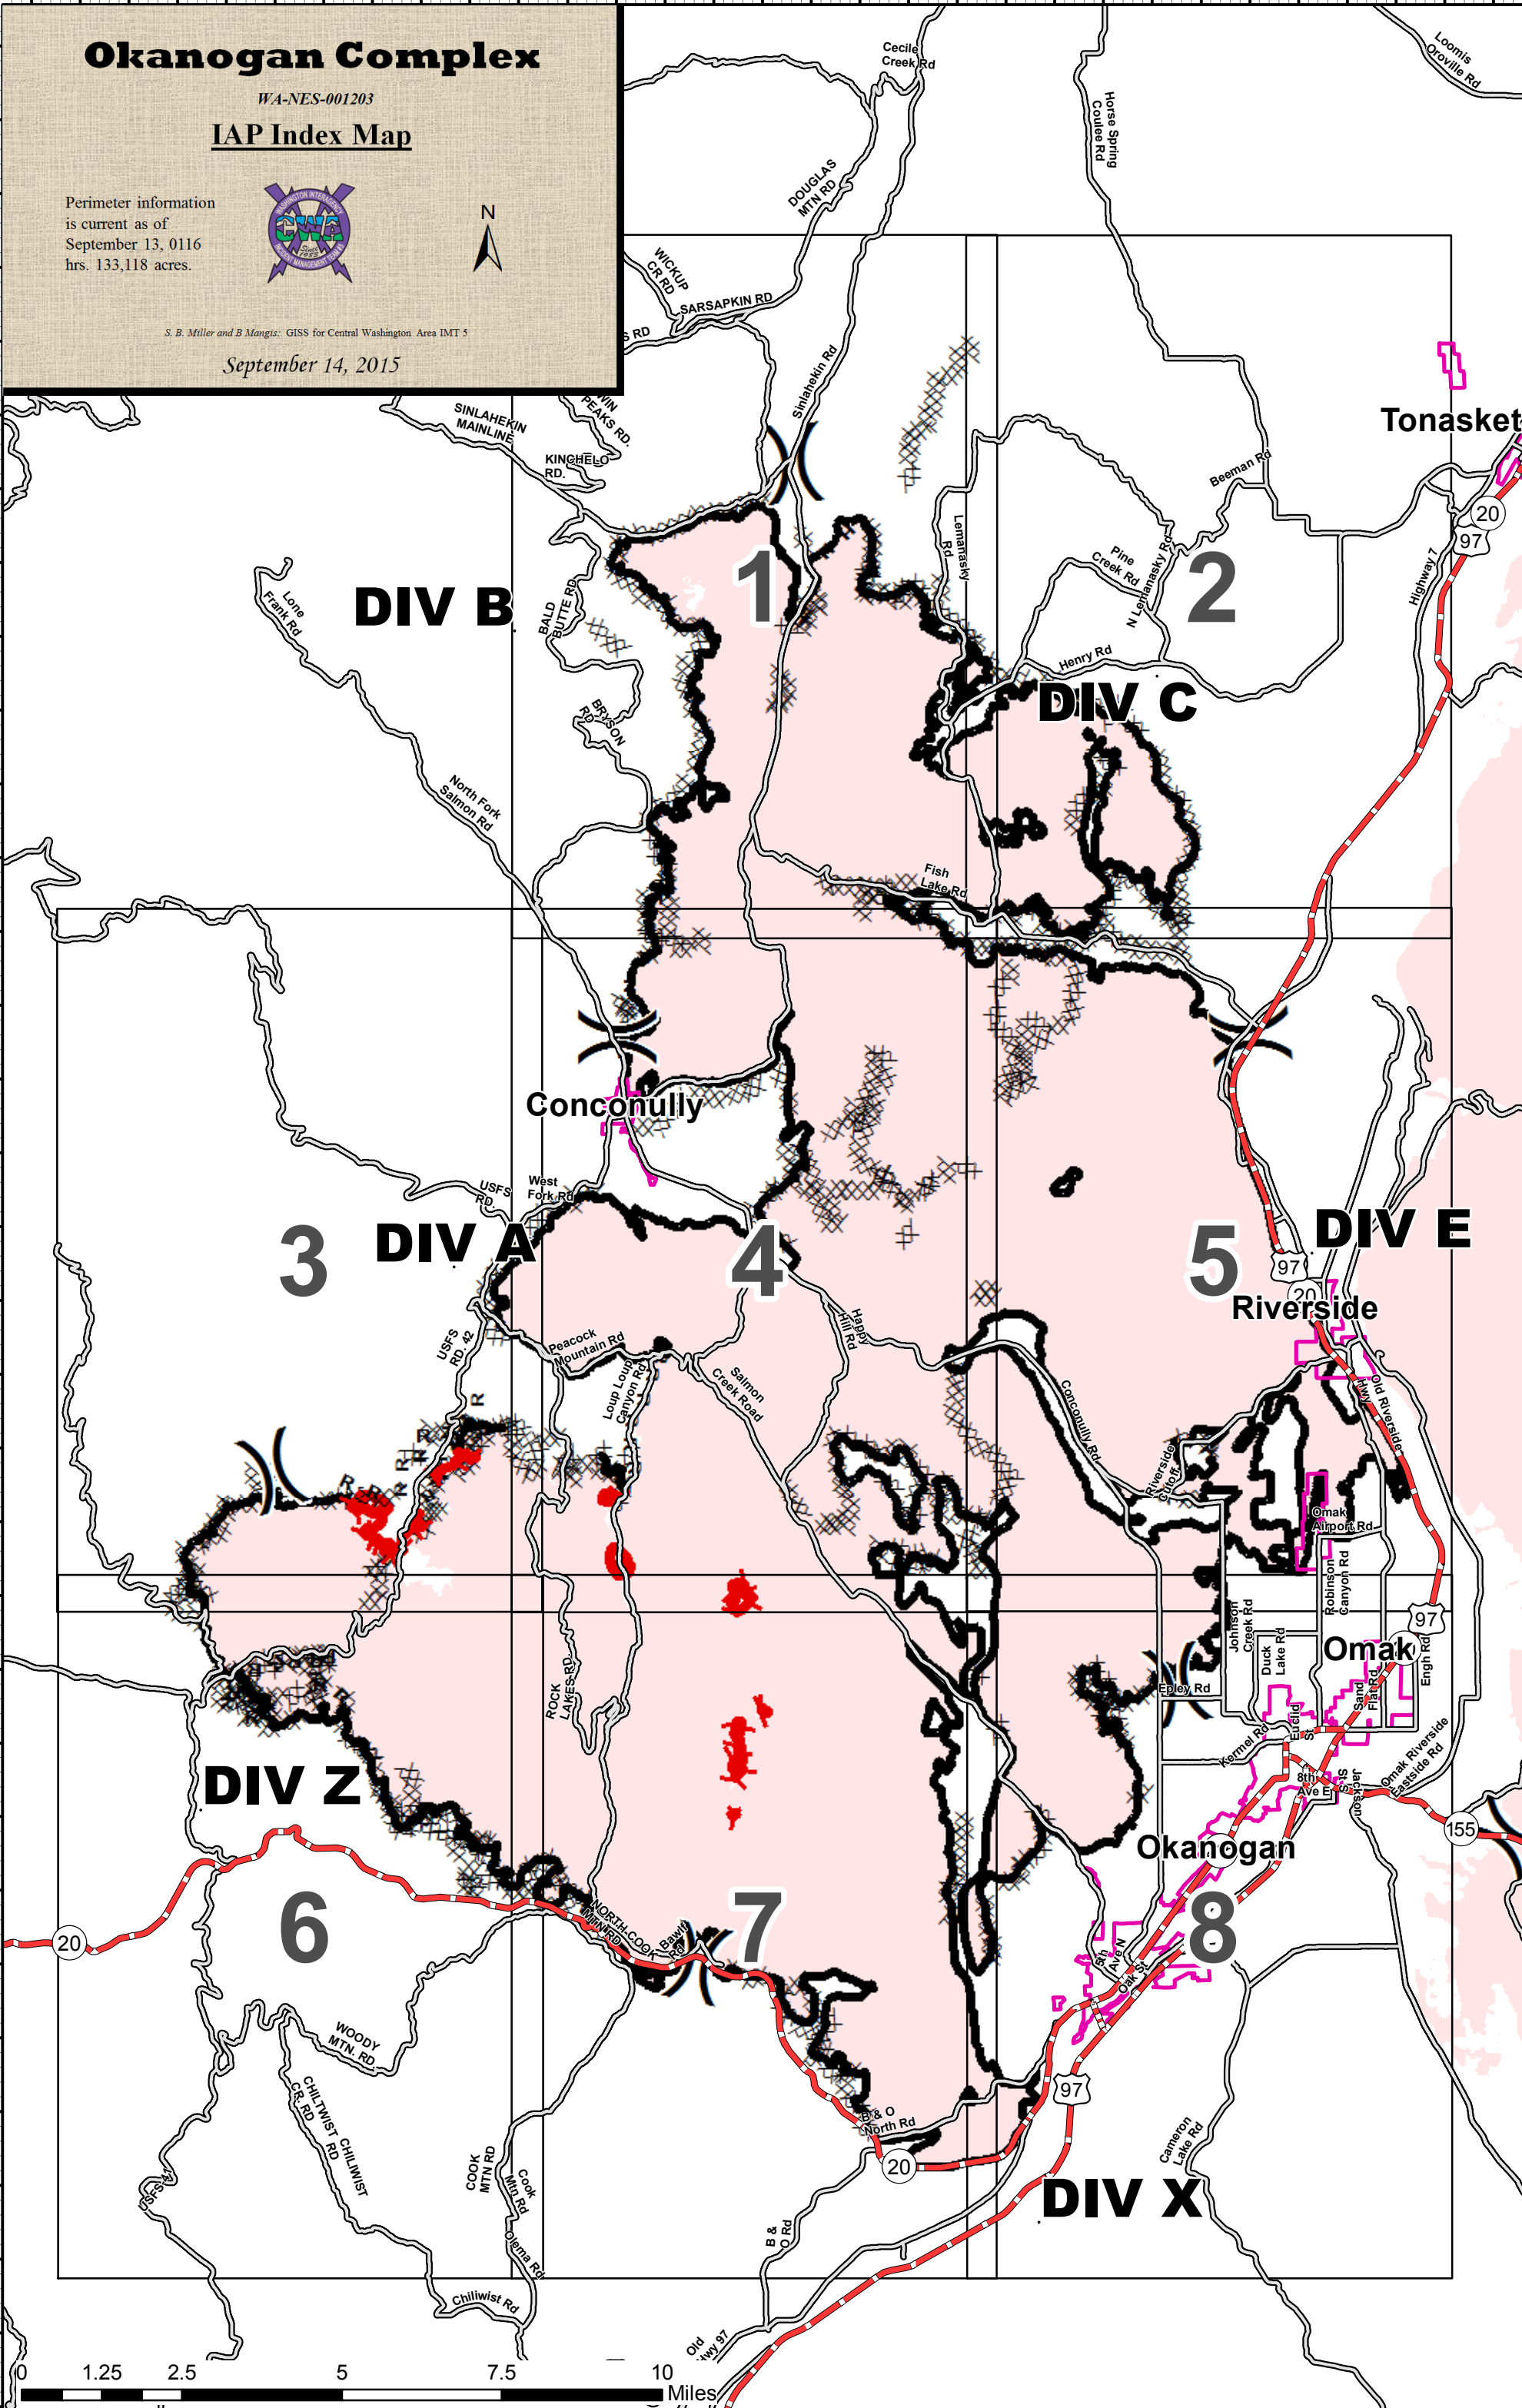

119°57'W 119°55'W 119°53'W 119°51'W 119°49'W 119°47'W 119°45'W 119°43'W 119°41'W 119°39'W 119°37'W 119°35'W 119°33'W 119°31'W 119°29'W 119°27'W

Okanogan Complex

WA-NES-001203

IAP Index Map

Perimeter information is current as of September 13, 0116 hrs. 133,118 acres.

5 DIV E

DIV Z

6

7

8

DIV X

Tonasket

Conconully

Riverside

Omak

Okanogan

1.25 2.5 5 7.5 10 Miles