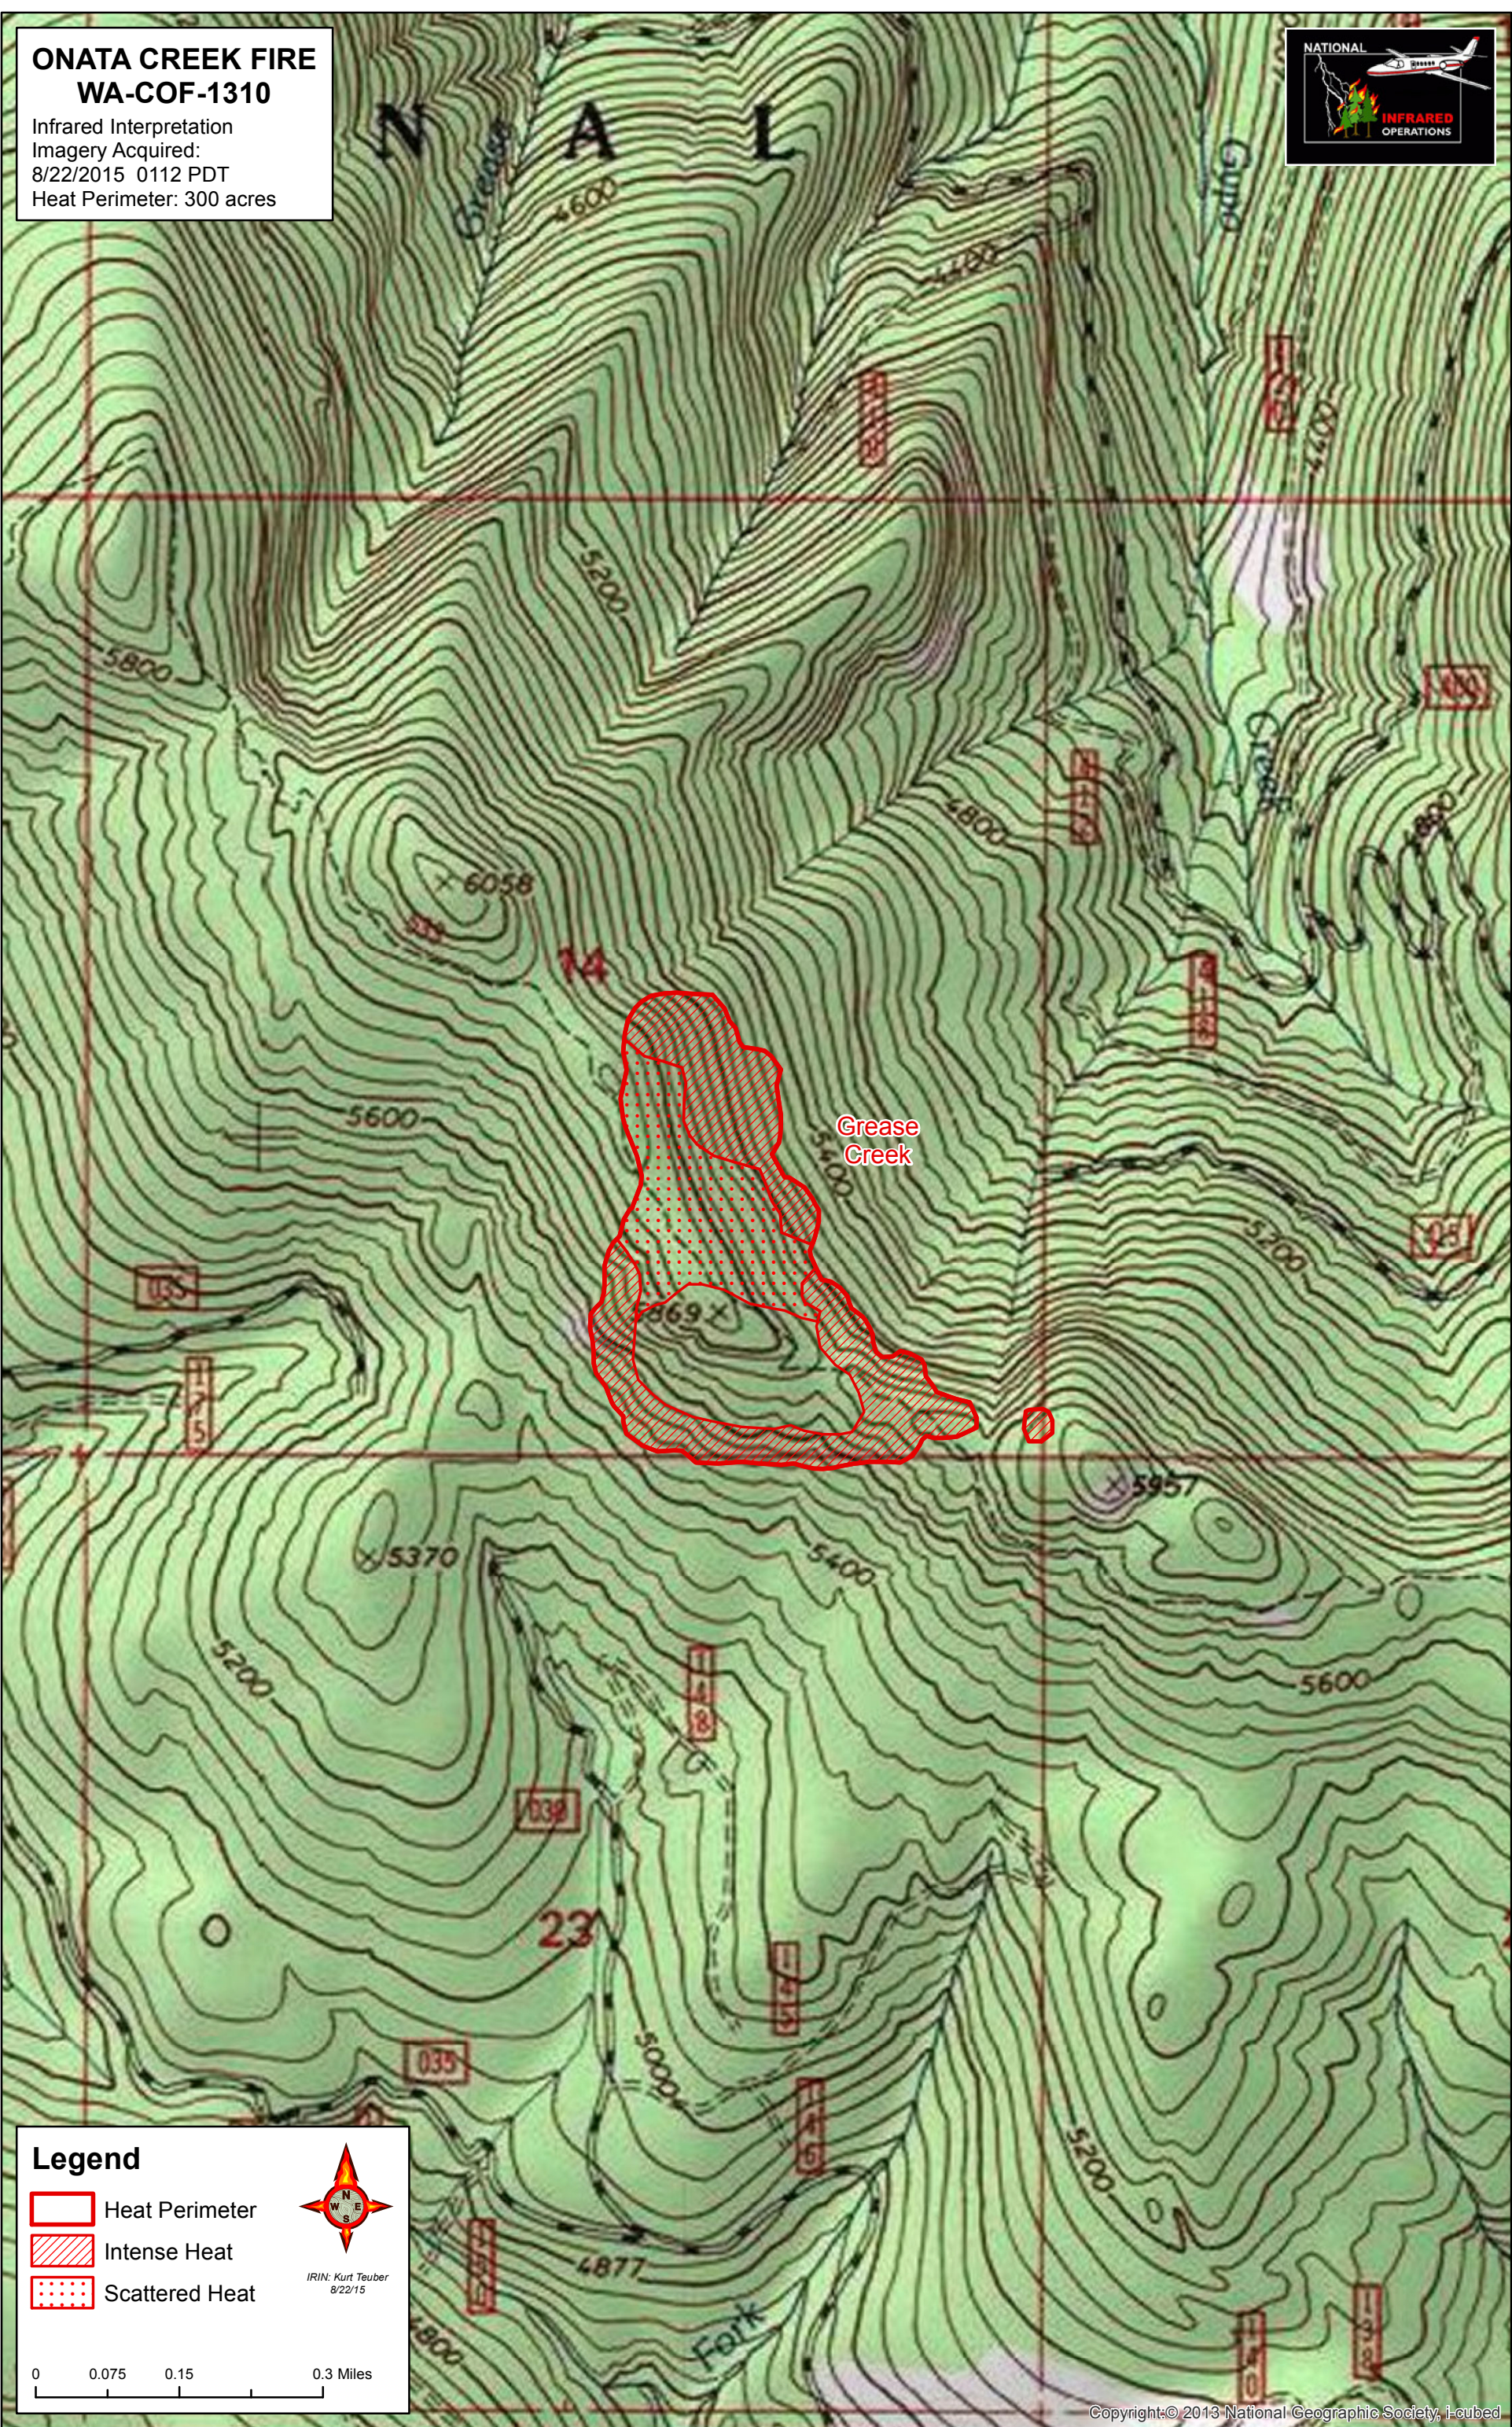

**ONATA CREEK FIRE
WA-COF-1310**
 Infrared Interpretation
 Imagery Acquired:
 8/22/2015 0112 PDT
 Heat Perimeter: 300 acres

Legend

-  Heat Perimeter
-  Intense Heat
-  Scattered Heat

IRIN: Kurt Teuber
8/22/15

0 0.075 0.15 0.3 Miles