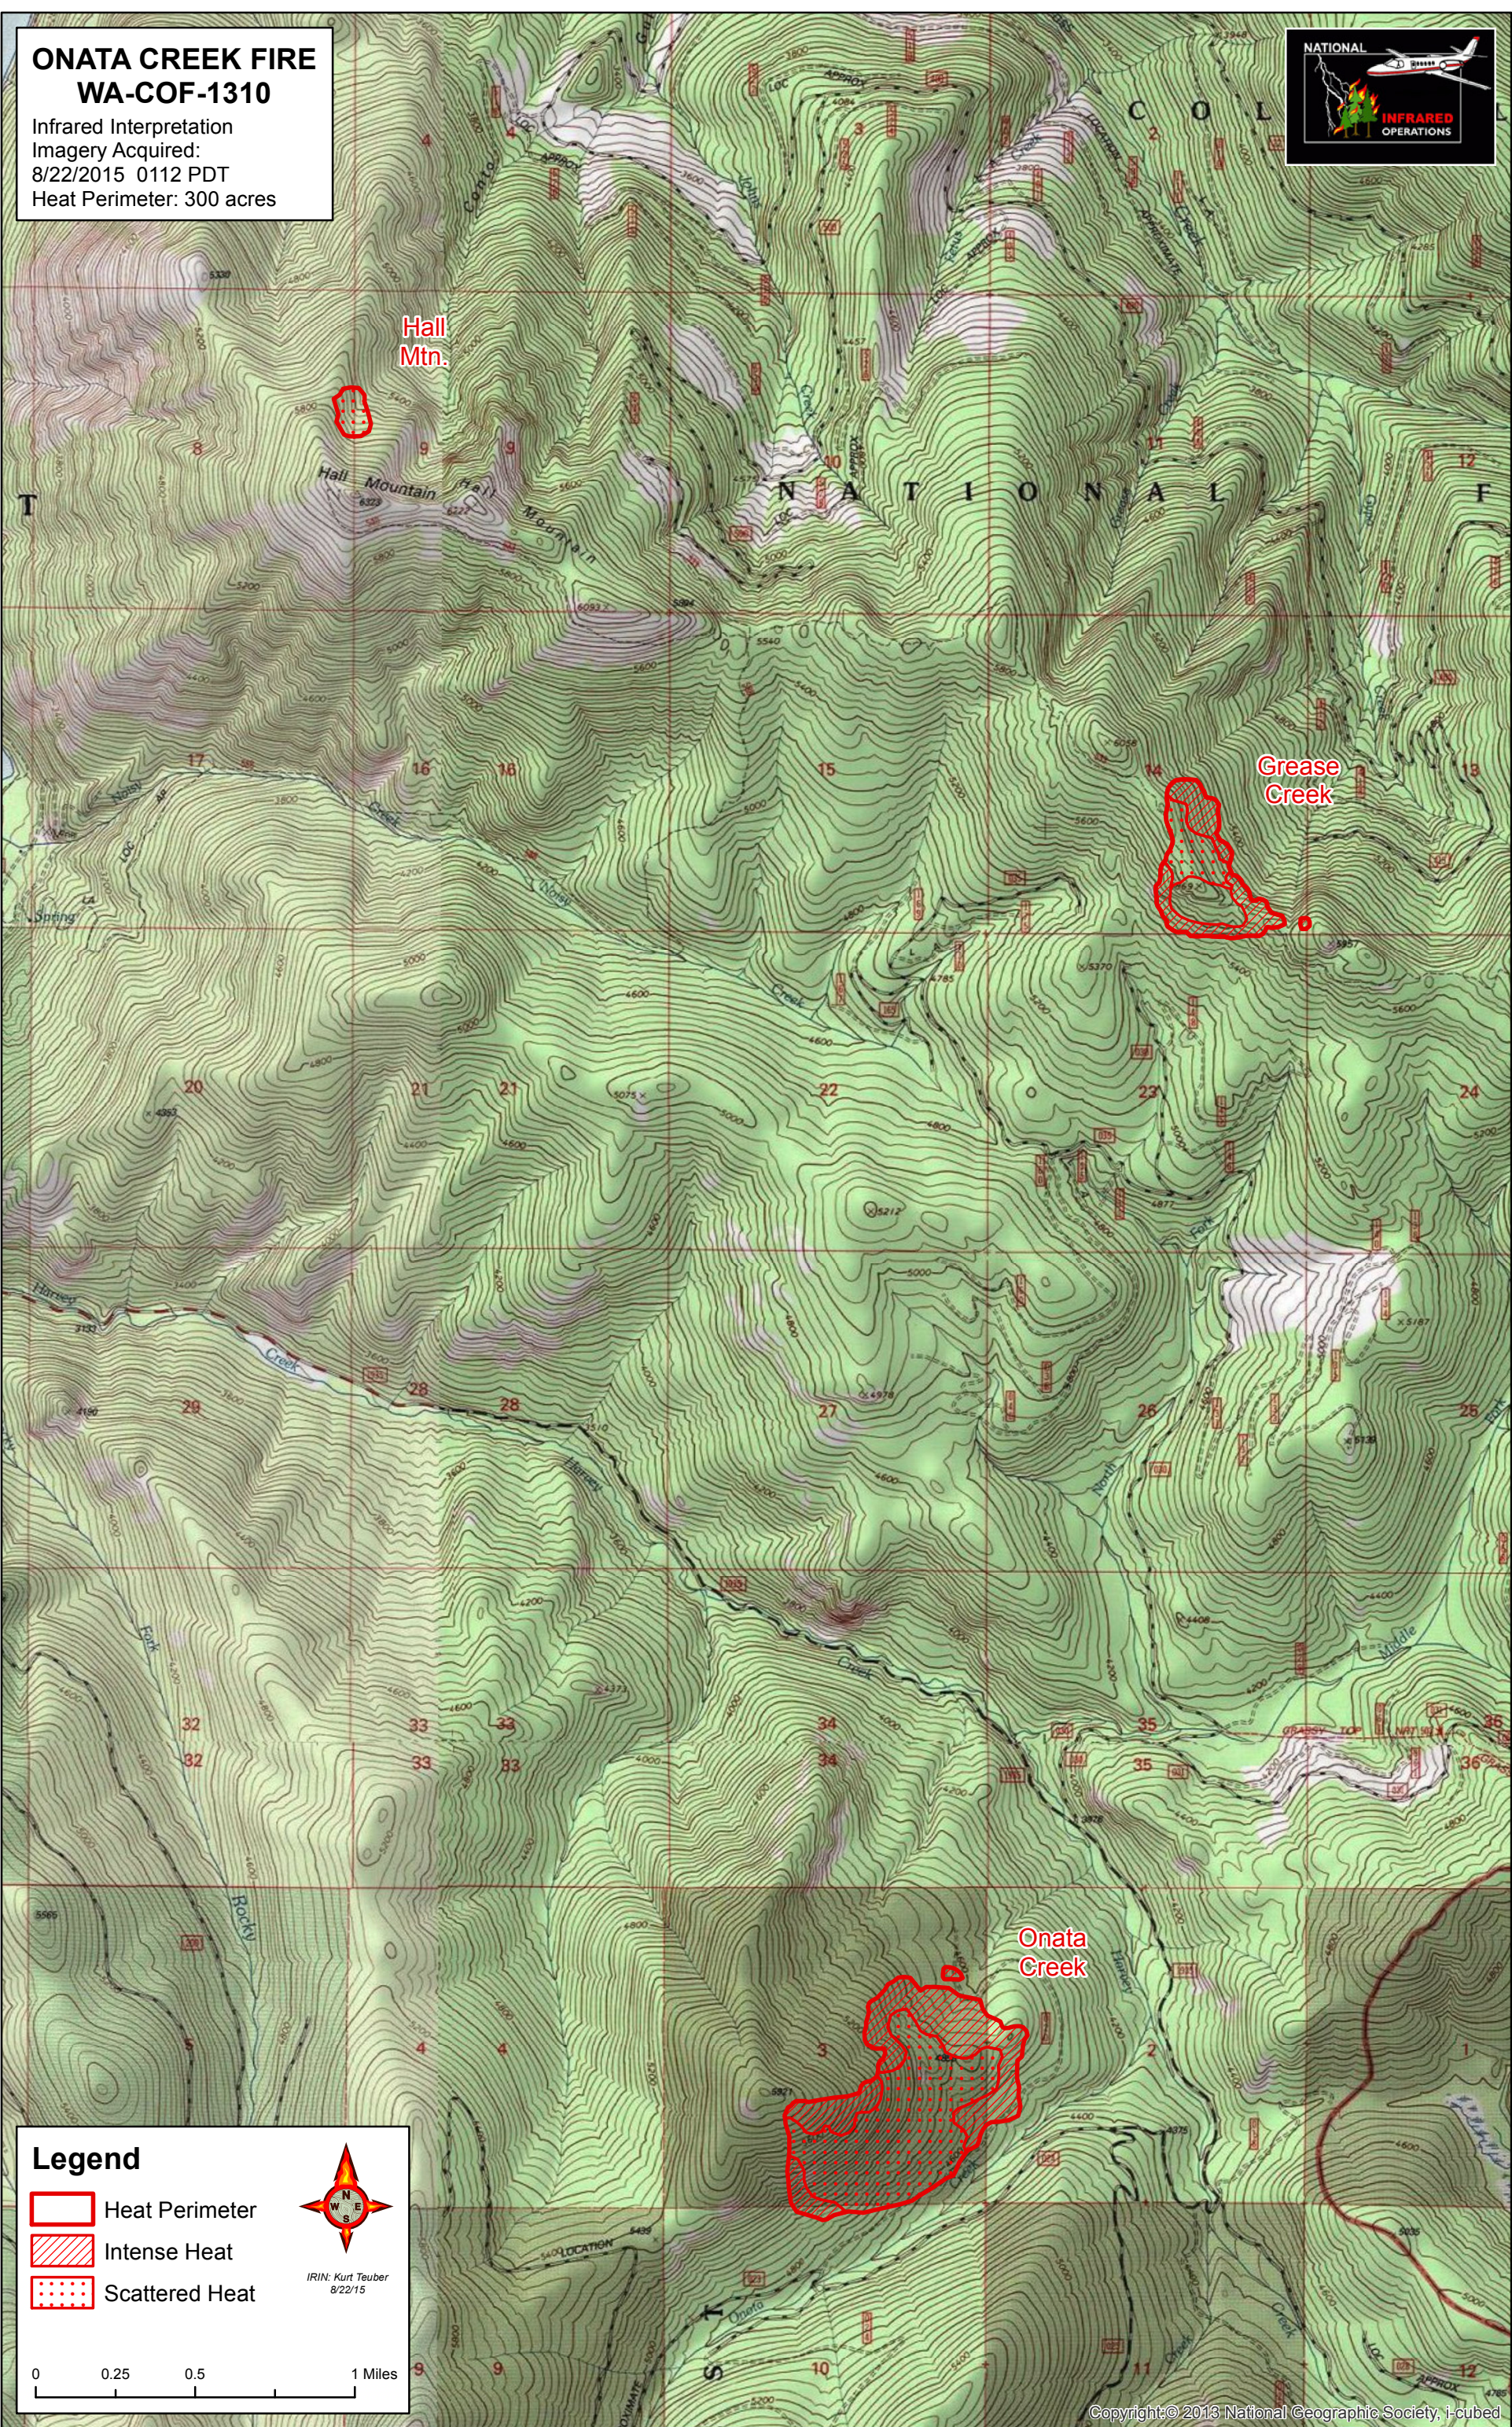

**ONATA CREEK FIRE  
WA-COF-1310**  
 Infrared Interpretation  
 Imagery Acquired:  
 8/22/2015 0112 PDT  
 Heat Perimeter: 300 acres

Hall Mtn.

Grease Creek

Onata Creek

**Legend**

-  Heat Perimeter
-  Intense Heat
-  Scattered Heat

  
 IRIN: Kurt Teuber  
 8/22/15

0    0.25    0.5    1 Miles