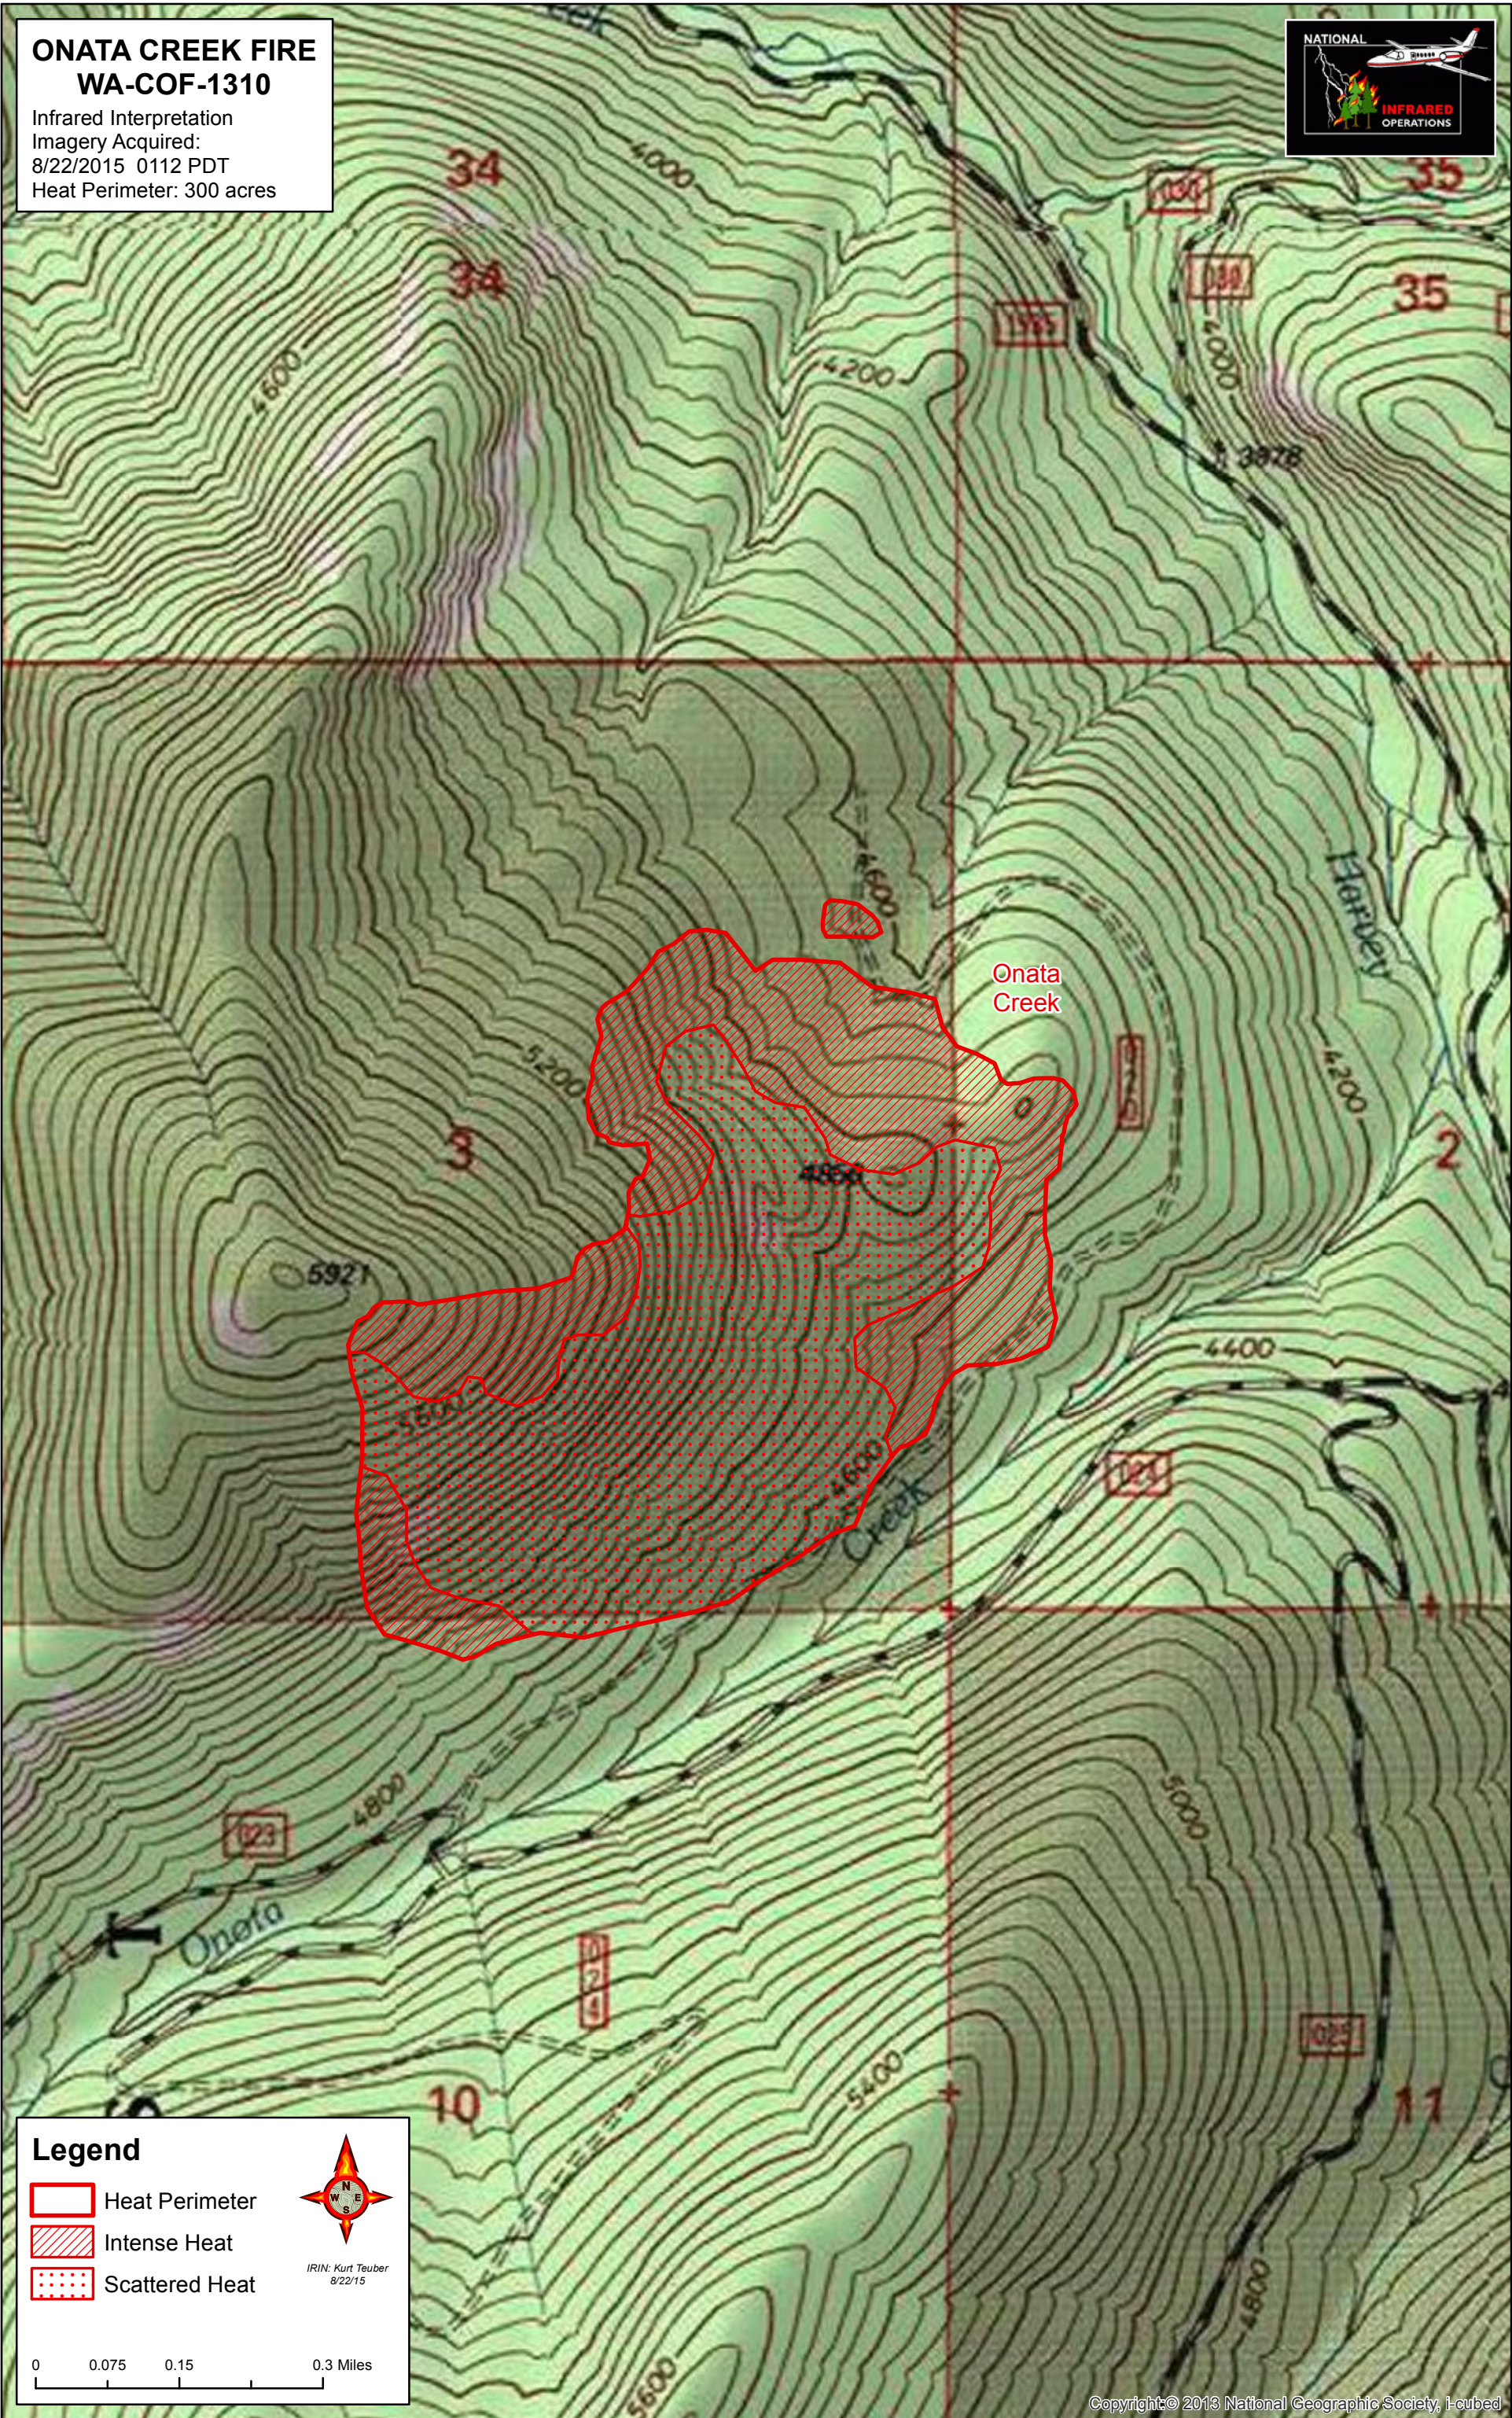

ONATA CREEK FIRE WA-COF-1310

Infrared Interpretation
Imagery Acquired:
8/22/2015 0112 PDT
Heat Perimeter: 300 acres

Legend

- Heat Perimeter
- Intense Heat
- Scattered Heat

IRIN: Kurt Teuber
8/22/15

0 0.075 0.15 0.3 Miles