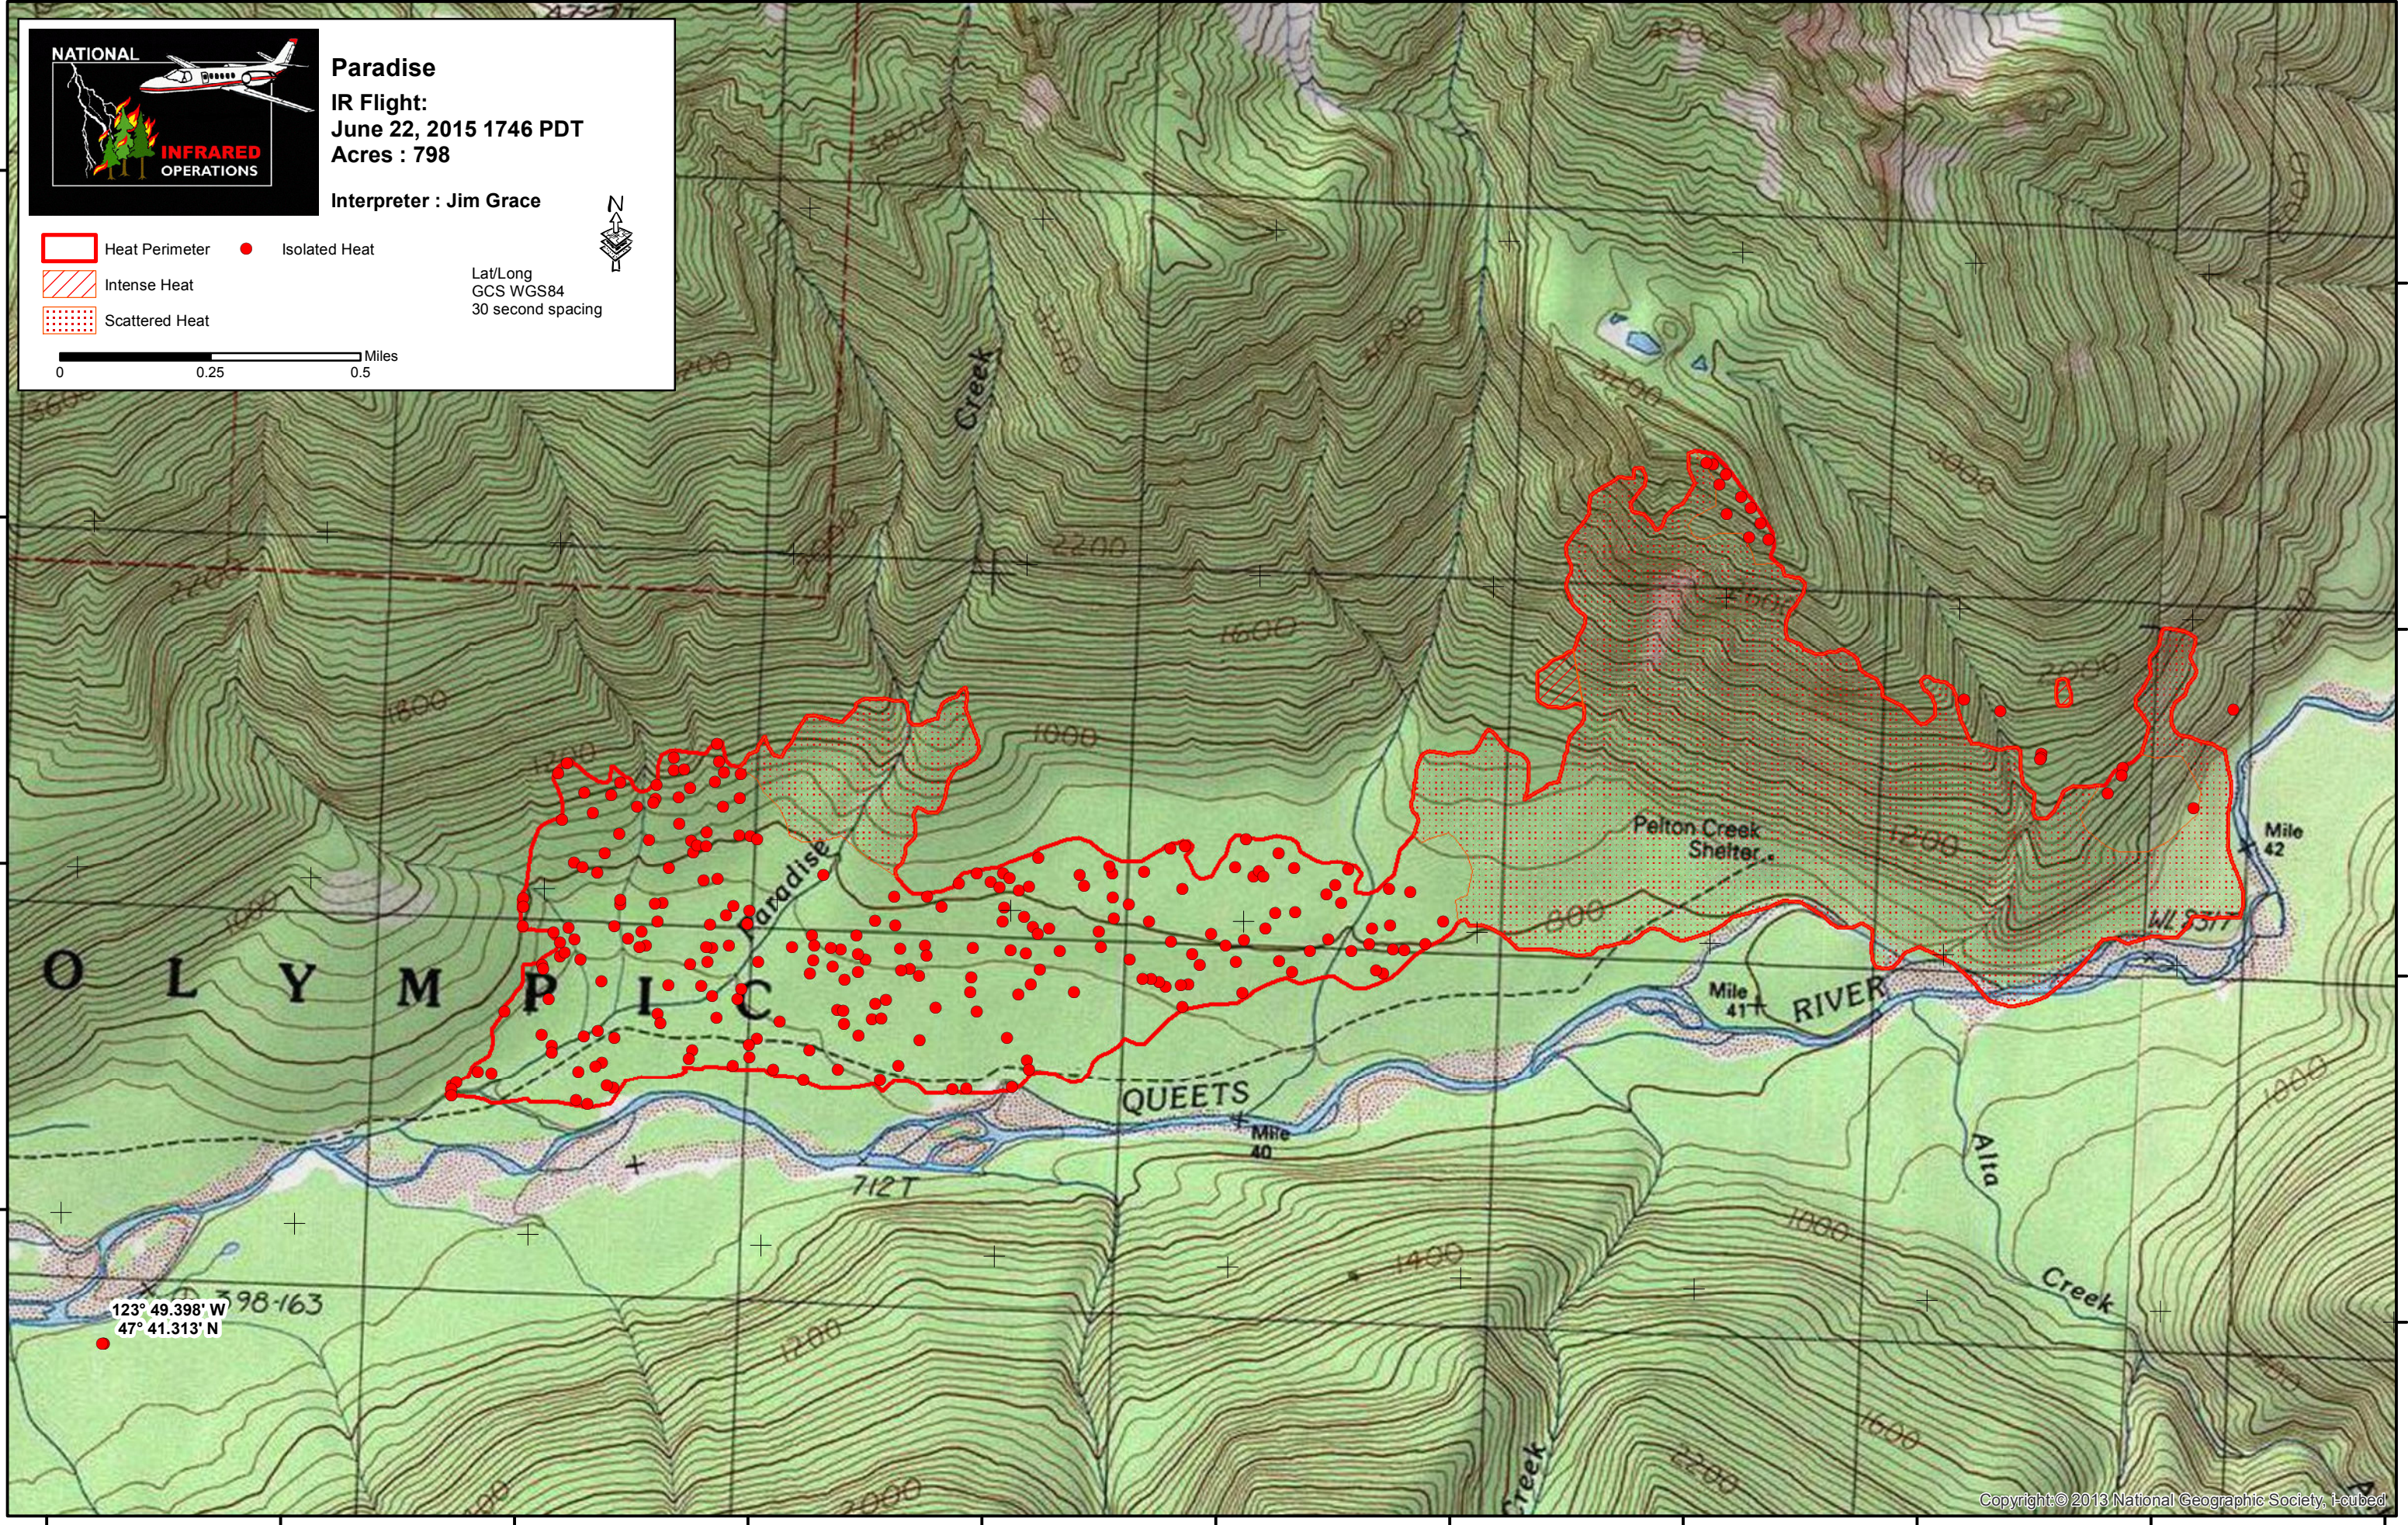

123°49'30"W 123°49'0"W 123°48'30"W 123°48'0"W 123°47'30"W 123°47'0"W 123°46'30"W 123°46'0"W 123°45'30"W 123°45'0"W

47°43'0"N  
47°42'30"N  
47°42'0"N  
47°41'30"N

47°43'0"N  
47°42'30"N  
47°42'0"N  
47°41'30"N

**Paradise**  
IR Flight:  
June 22, 2015 1746 PDT  
Acres : 798

Interpreter : Jim Grace

Heat Perimeter    ● Isolated Heat  
 Intense Heat  
 Scattered Heat

Lat/Long  
 GCS WGS84  
 30 second spacing

0      0.25      0.5 Miles

123°49'30"W 123°49'0"W 123°48'30"W 123°48'0"W 123°47'30"W 123°47'0"W 123°46'30"W 123°46'0"W 123°45'30"W 123°45'0"W 123°44'30"W