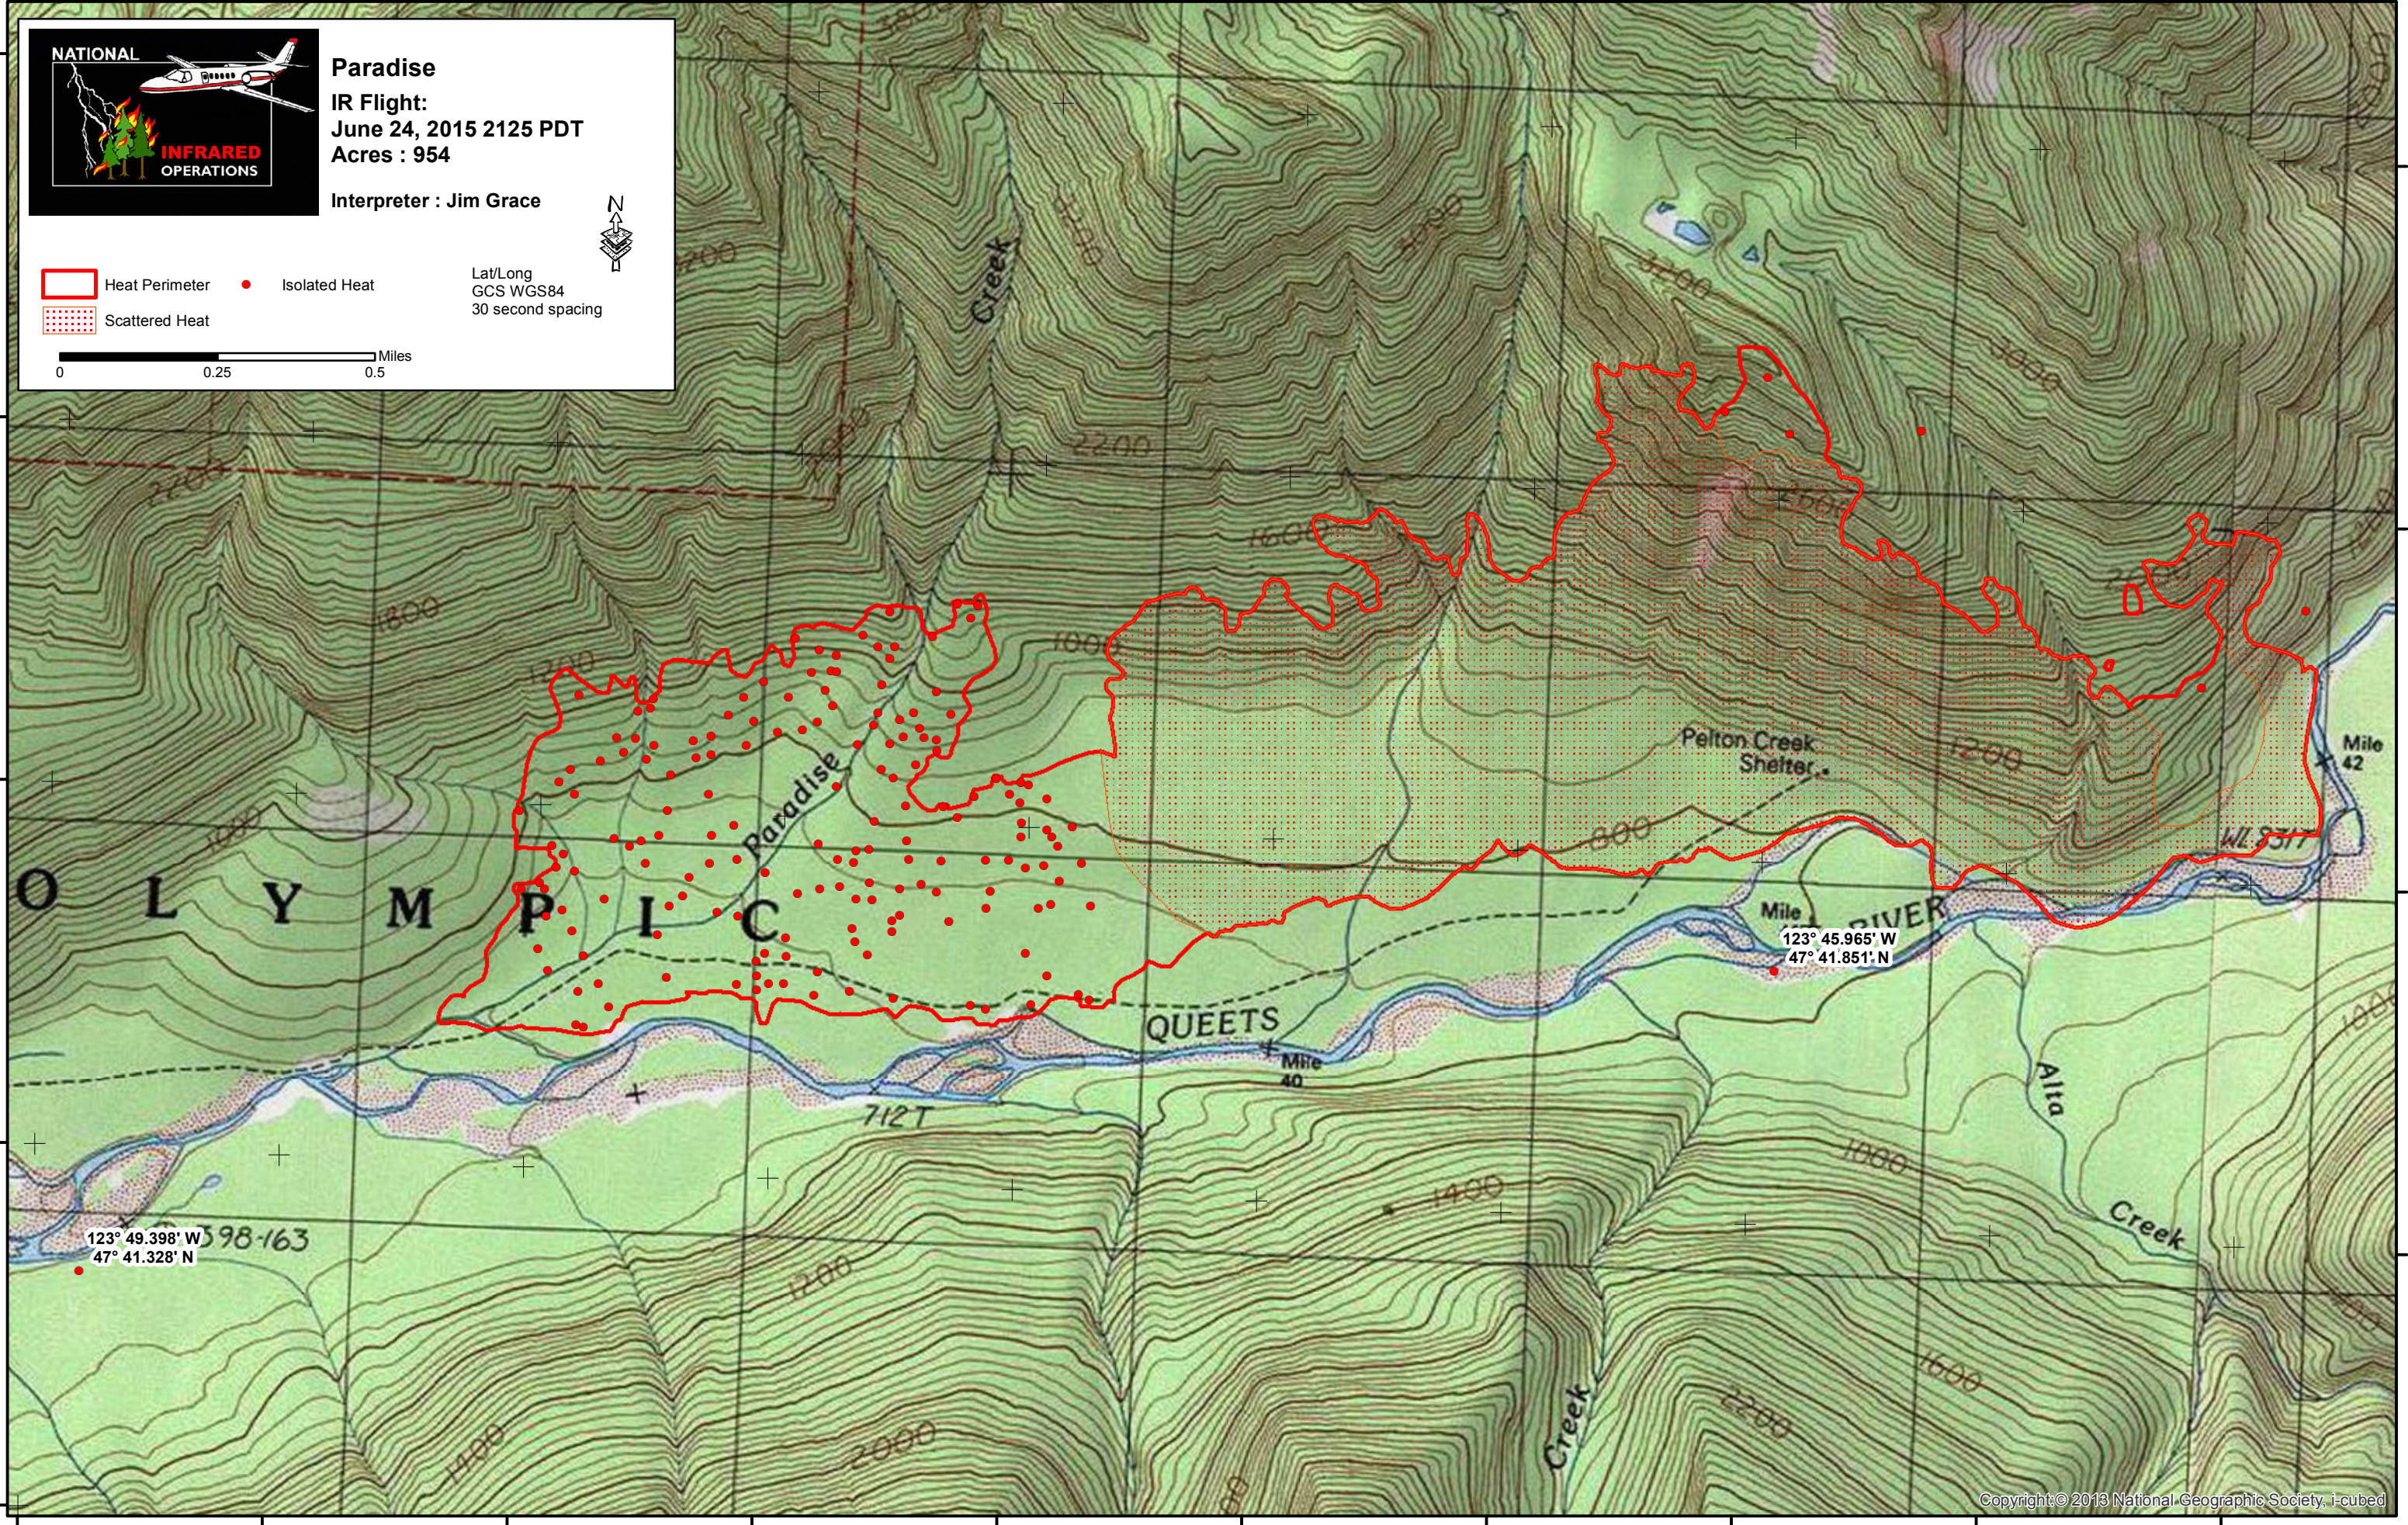

123°49'30"W 123°49'0"W 123°48'30"W 123°48'0"W 123°47'30"W 123°47'0"W 123°46'30"W 123°46'0"W 123°45'30"W 123°45'0"W

47°43'0"N
47°42'30"N
47°42'0"N
47°41'30"N

47°43'0"N
47°42'30"N
47°42'0"N
47°41'30"N

Paradise
IR Flight:
June 24, 2015 2125 PDT
Acres : 954
Interpreter : Jim Grace

-  Heat Perimeter
-  Isolated Heat
-  Scattered Heat

Lat/Long
GCS WGS84
30 second spacing

123° 49.398' W
47° 41.328' N

123° 45.965' W
47° 41.851' N