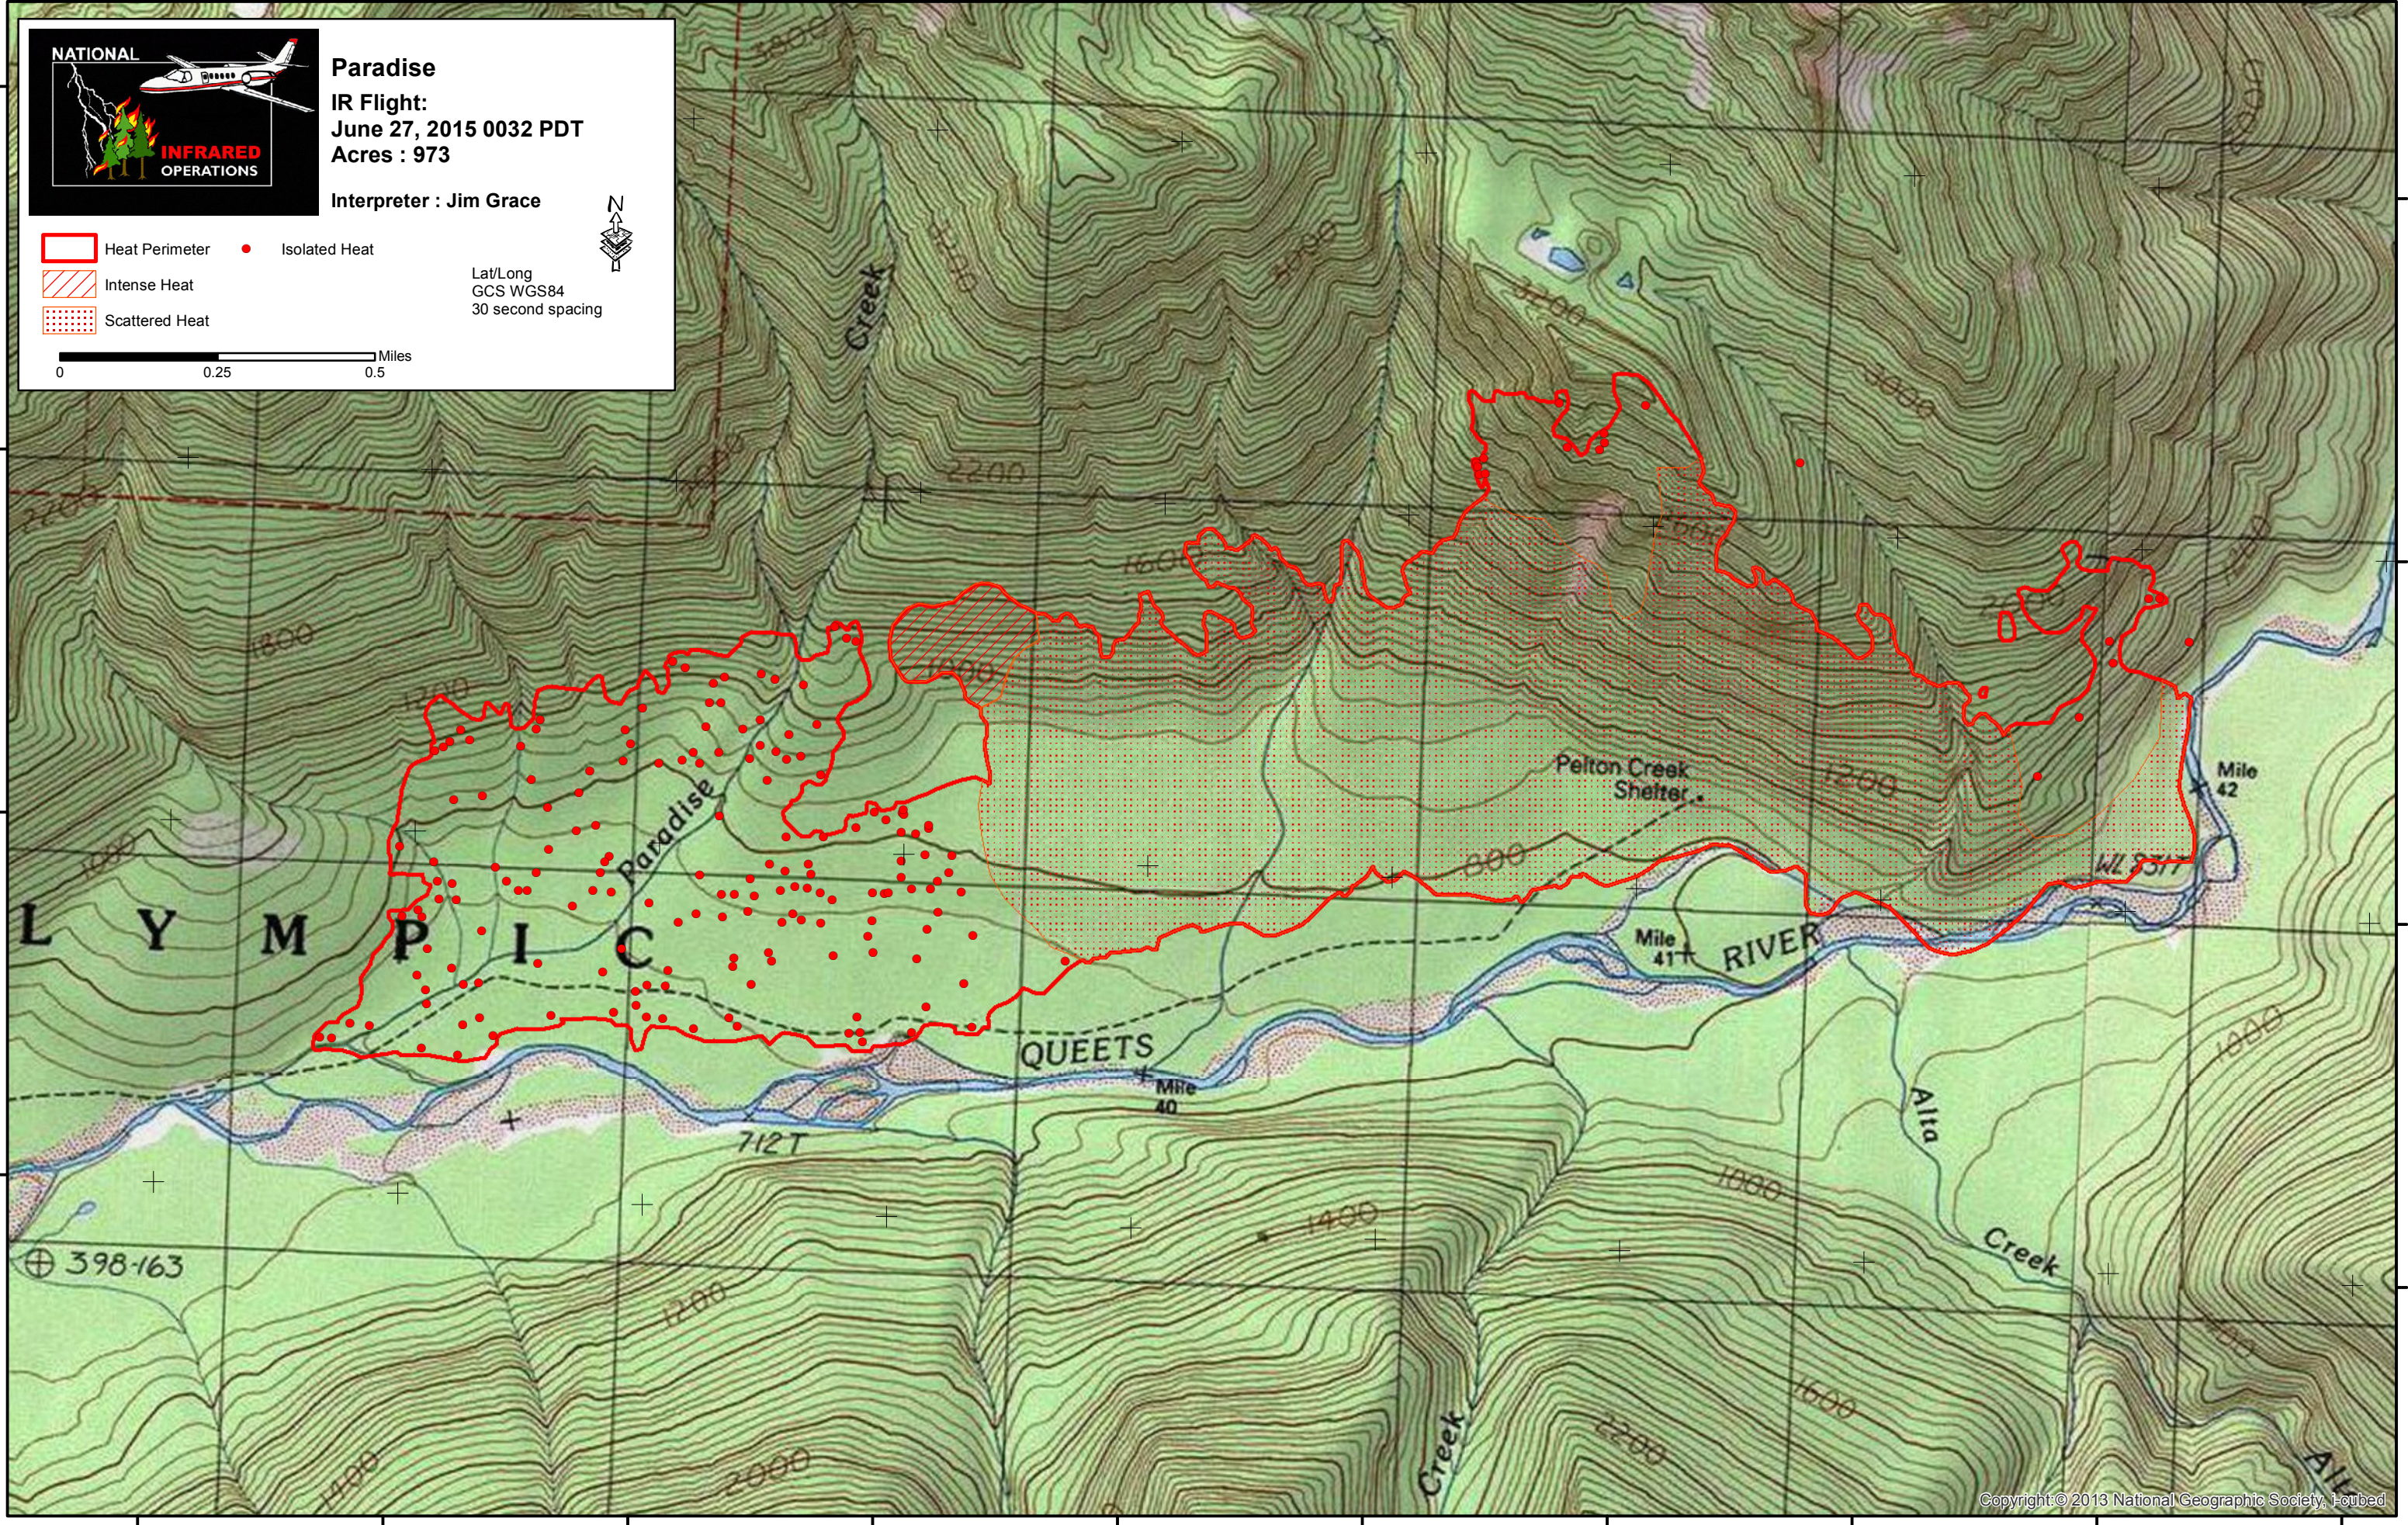

123°49'0"W 123°48'30"W 123°48'0"W 123°47'30"W 123°47'0"W 123°46'30"W 123°46'0"W 123°45'30"W 123°45'0"W

47°43'0"N

Paradise
IR Flight:
June 27, 2015 0032 PDT
Acres : 973
Interpreter : Jim Grace

- Heat Perimeter
- Isolated Heat
- Intense Heat
- Scattered Heat

Lat/Long
GCS WGS84
30 second spacing

47°42'30"N

47°42'0"N

47°41'30"N

47°43'0"N

47°42'30"N

47°42'0"N

47°41'30"N

123°49'0"W 123°48'30"W 123°48'0"W 123°47'30"W 123°47'0"W 123°46'30"W 123°46'0"W 123°45'30"W 123°45'0"W 123°44'30"W