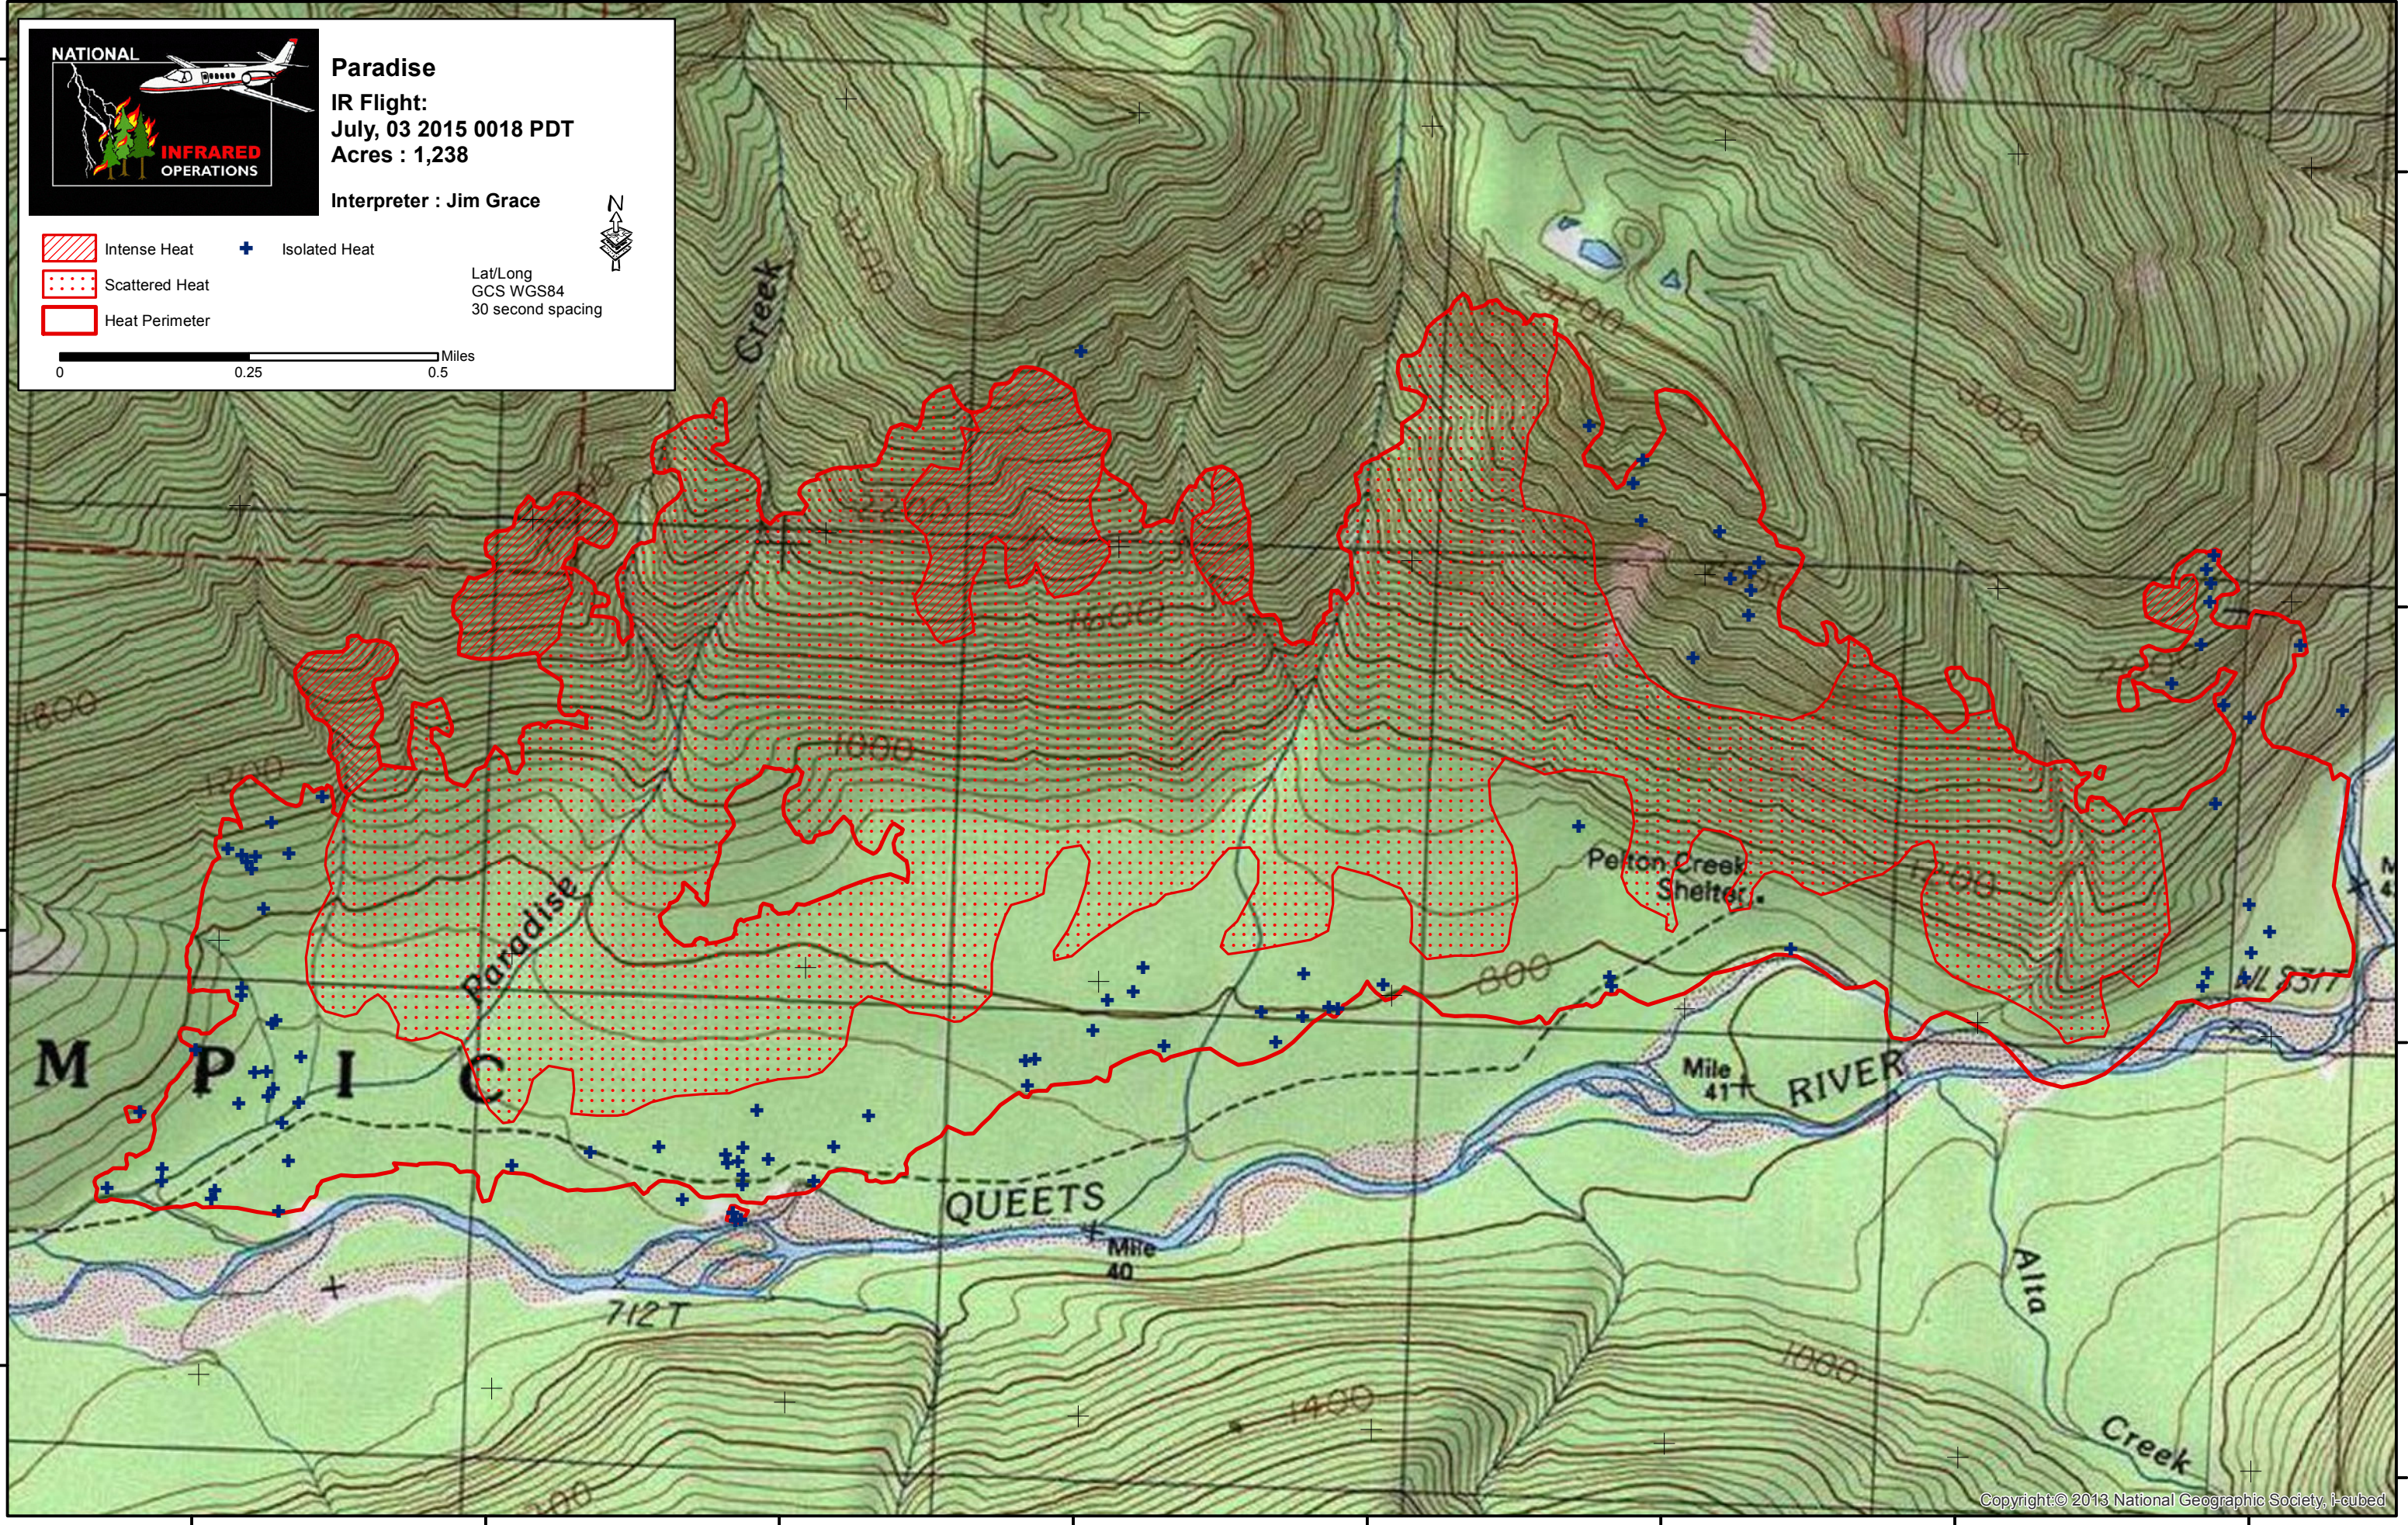

123°48'30"W 123°48'0"W 123°47'30"W 123°47'0"W 123°46'30"W 123°46'0"W 123°45'30"W 123°45'0"W

47°43'0"N  
47°42'30"N  
47°42'0"N  
47°41'30"N

**Paradise**  
IR Flight:  
July, 03 2015 0018 PDT  
Acres : 1,238  
Interpreter : Jim Grace

 Intense Heat     Isolated Heat  
 Scattered Heat  
 Heat Perimeter

Lat/Long  
 GCS WGS84  
 30 second spacing

 Miles  
 0    0.25    0.5

47°43'0"N  
47°42'30"N  
47°42'0"N  
47°41'30"N

123°48'30"W 123°48'0"W 123°47'30"W 123°47'0"W 123°46'30"W 123°46'0"W 123°45'30"W 123°45'0"W