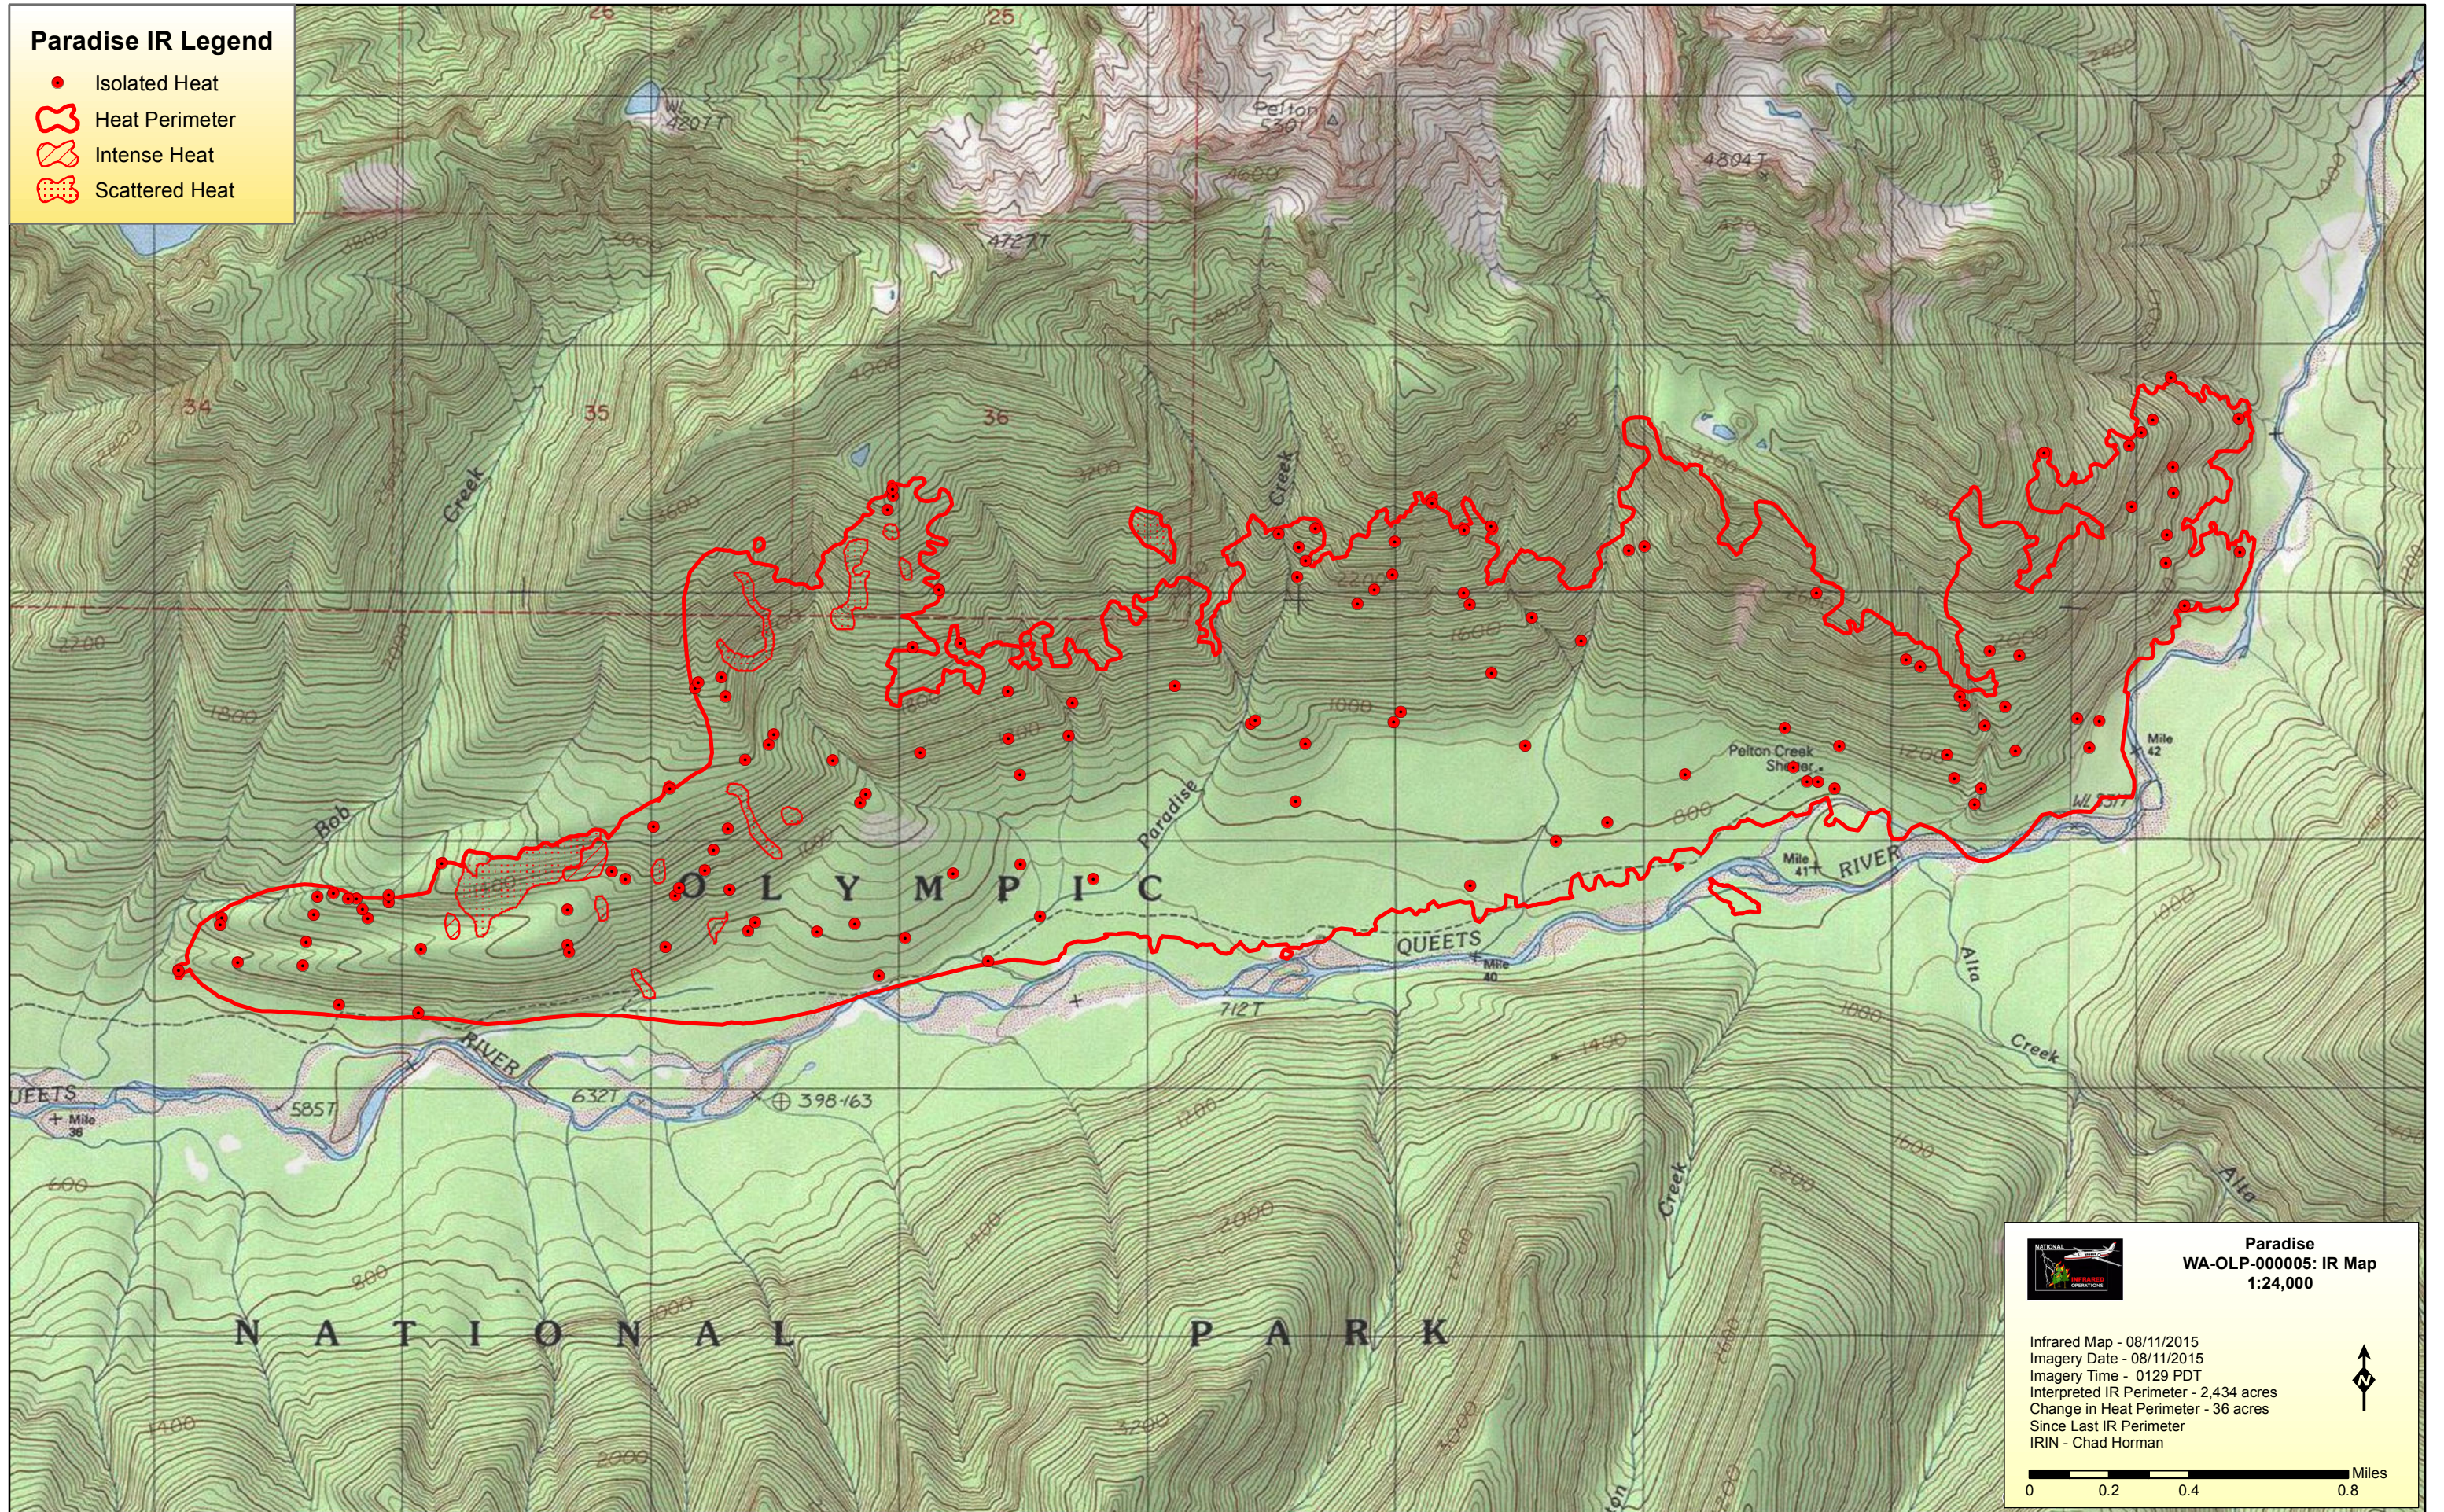

### Paradise IR Legend

- Isolated Heat
- 🔴 Heat Perimeter
- 🔴 Intense Heat
- 🔴 Scattered Heat

 **Paradise**  
**WA-OLP-000005: IR Map**  
**1:24,000**

Infrared Map - 08/11/2015  
Imagery Date - 08/11/2015  
Imagery Time - 0129 PDT  
Interpreted IR Perimeter - 2,434 acres  
Change in Heat Perimeter - 36 acres  
Since Last IR Perimeter  
IRIN - Chad Horman