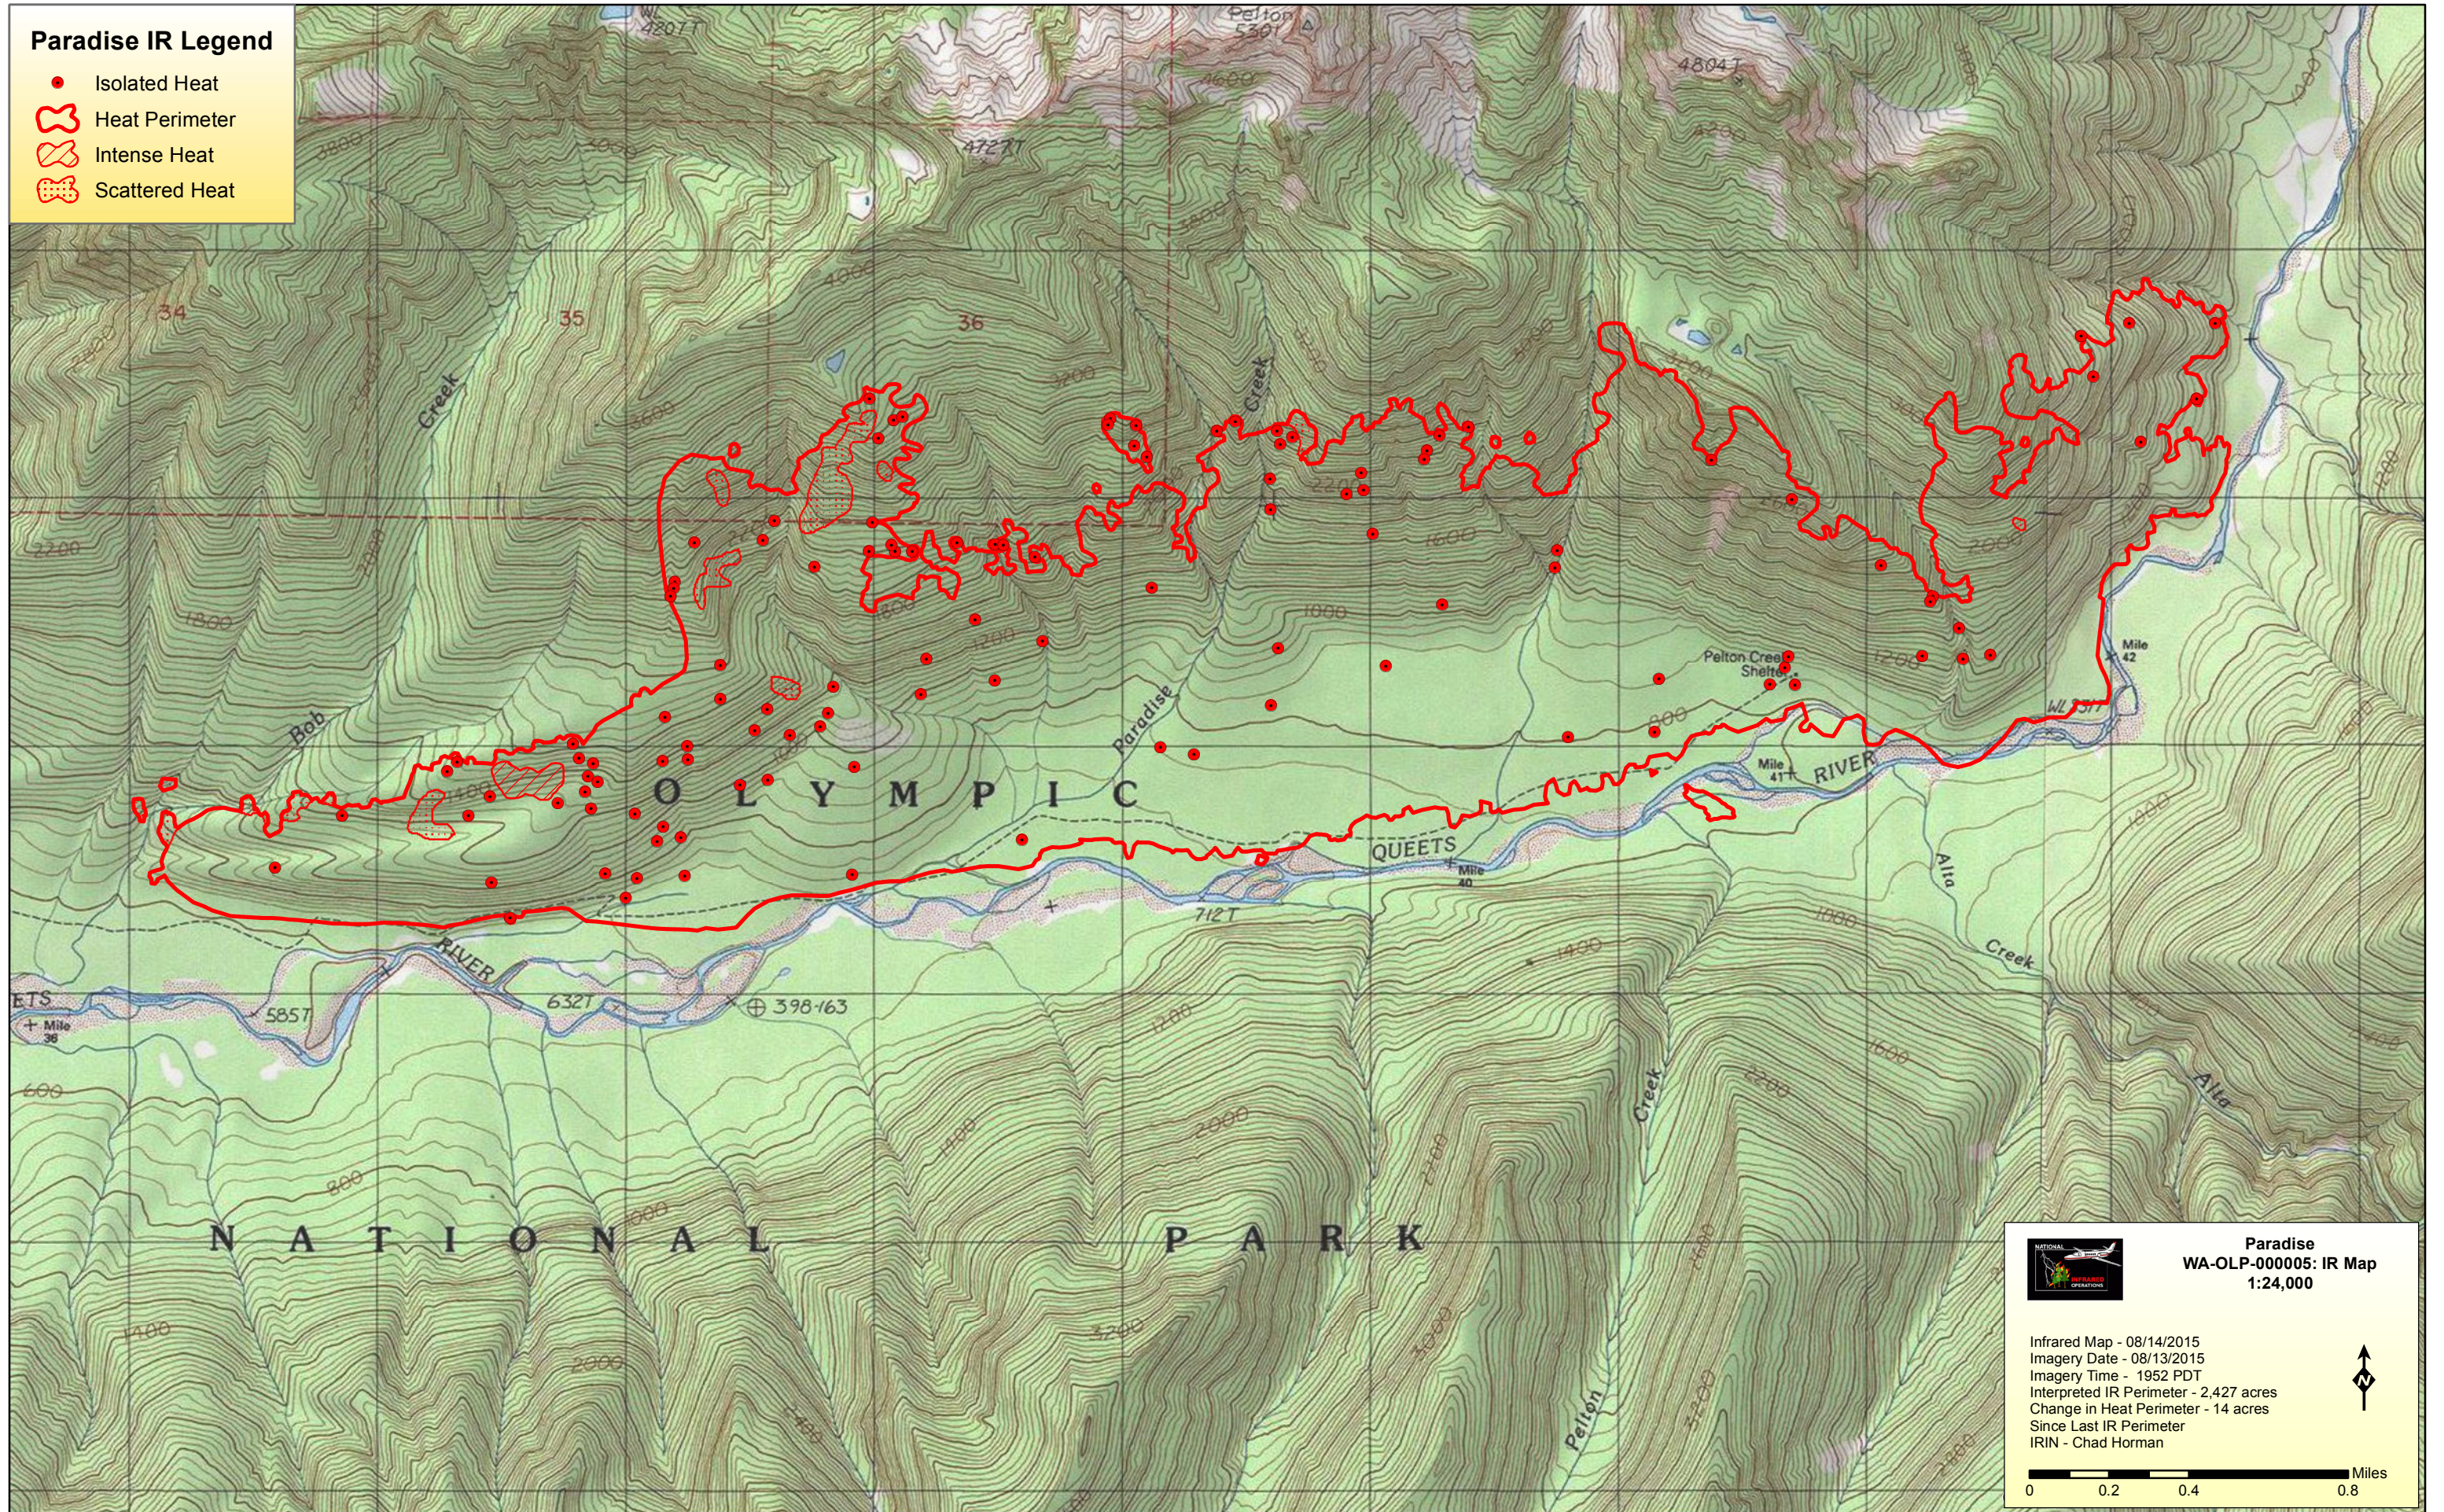

**Paradise IR Legend**

- Isolated Heat
- 🔴 Heat Perimeter
- 🔴 Intense Heat
- 🔴 Scattered Heat

 **Paradise**  
**WA-OLP-000005: IR Map**  
**1:24,000**

Infrared Map - 08/14/2015  
Imagery Date - 08/13/2015  
Imagery Time - 1952 PDT  
Interpreted IR Perimeter - 2,427 acres  
Change in Heat Perimeter - 14 acres  
Since Last IR Perimeter  
IRIN - Chad Horman

0 0.2 0.4 0.8 Miles