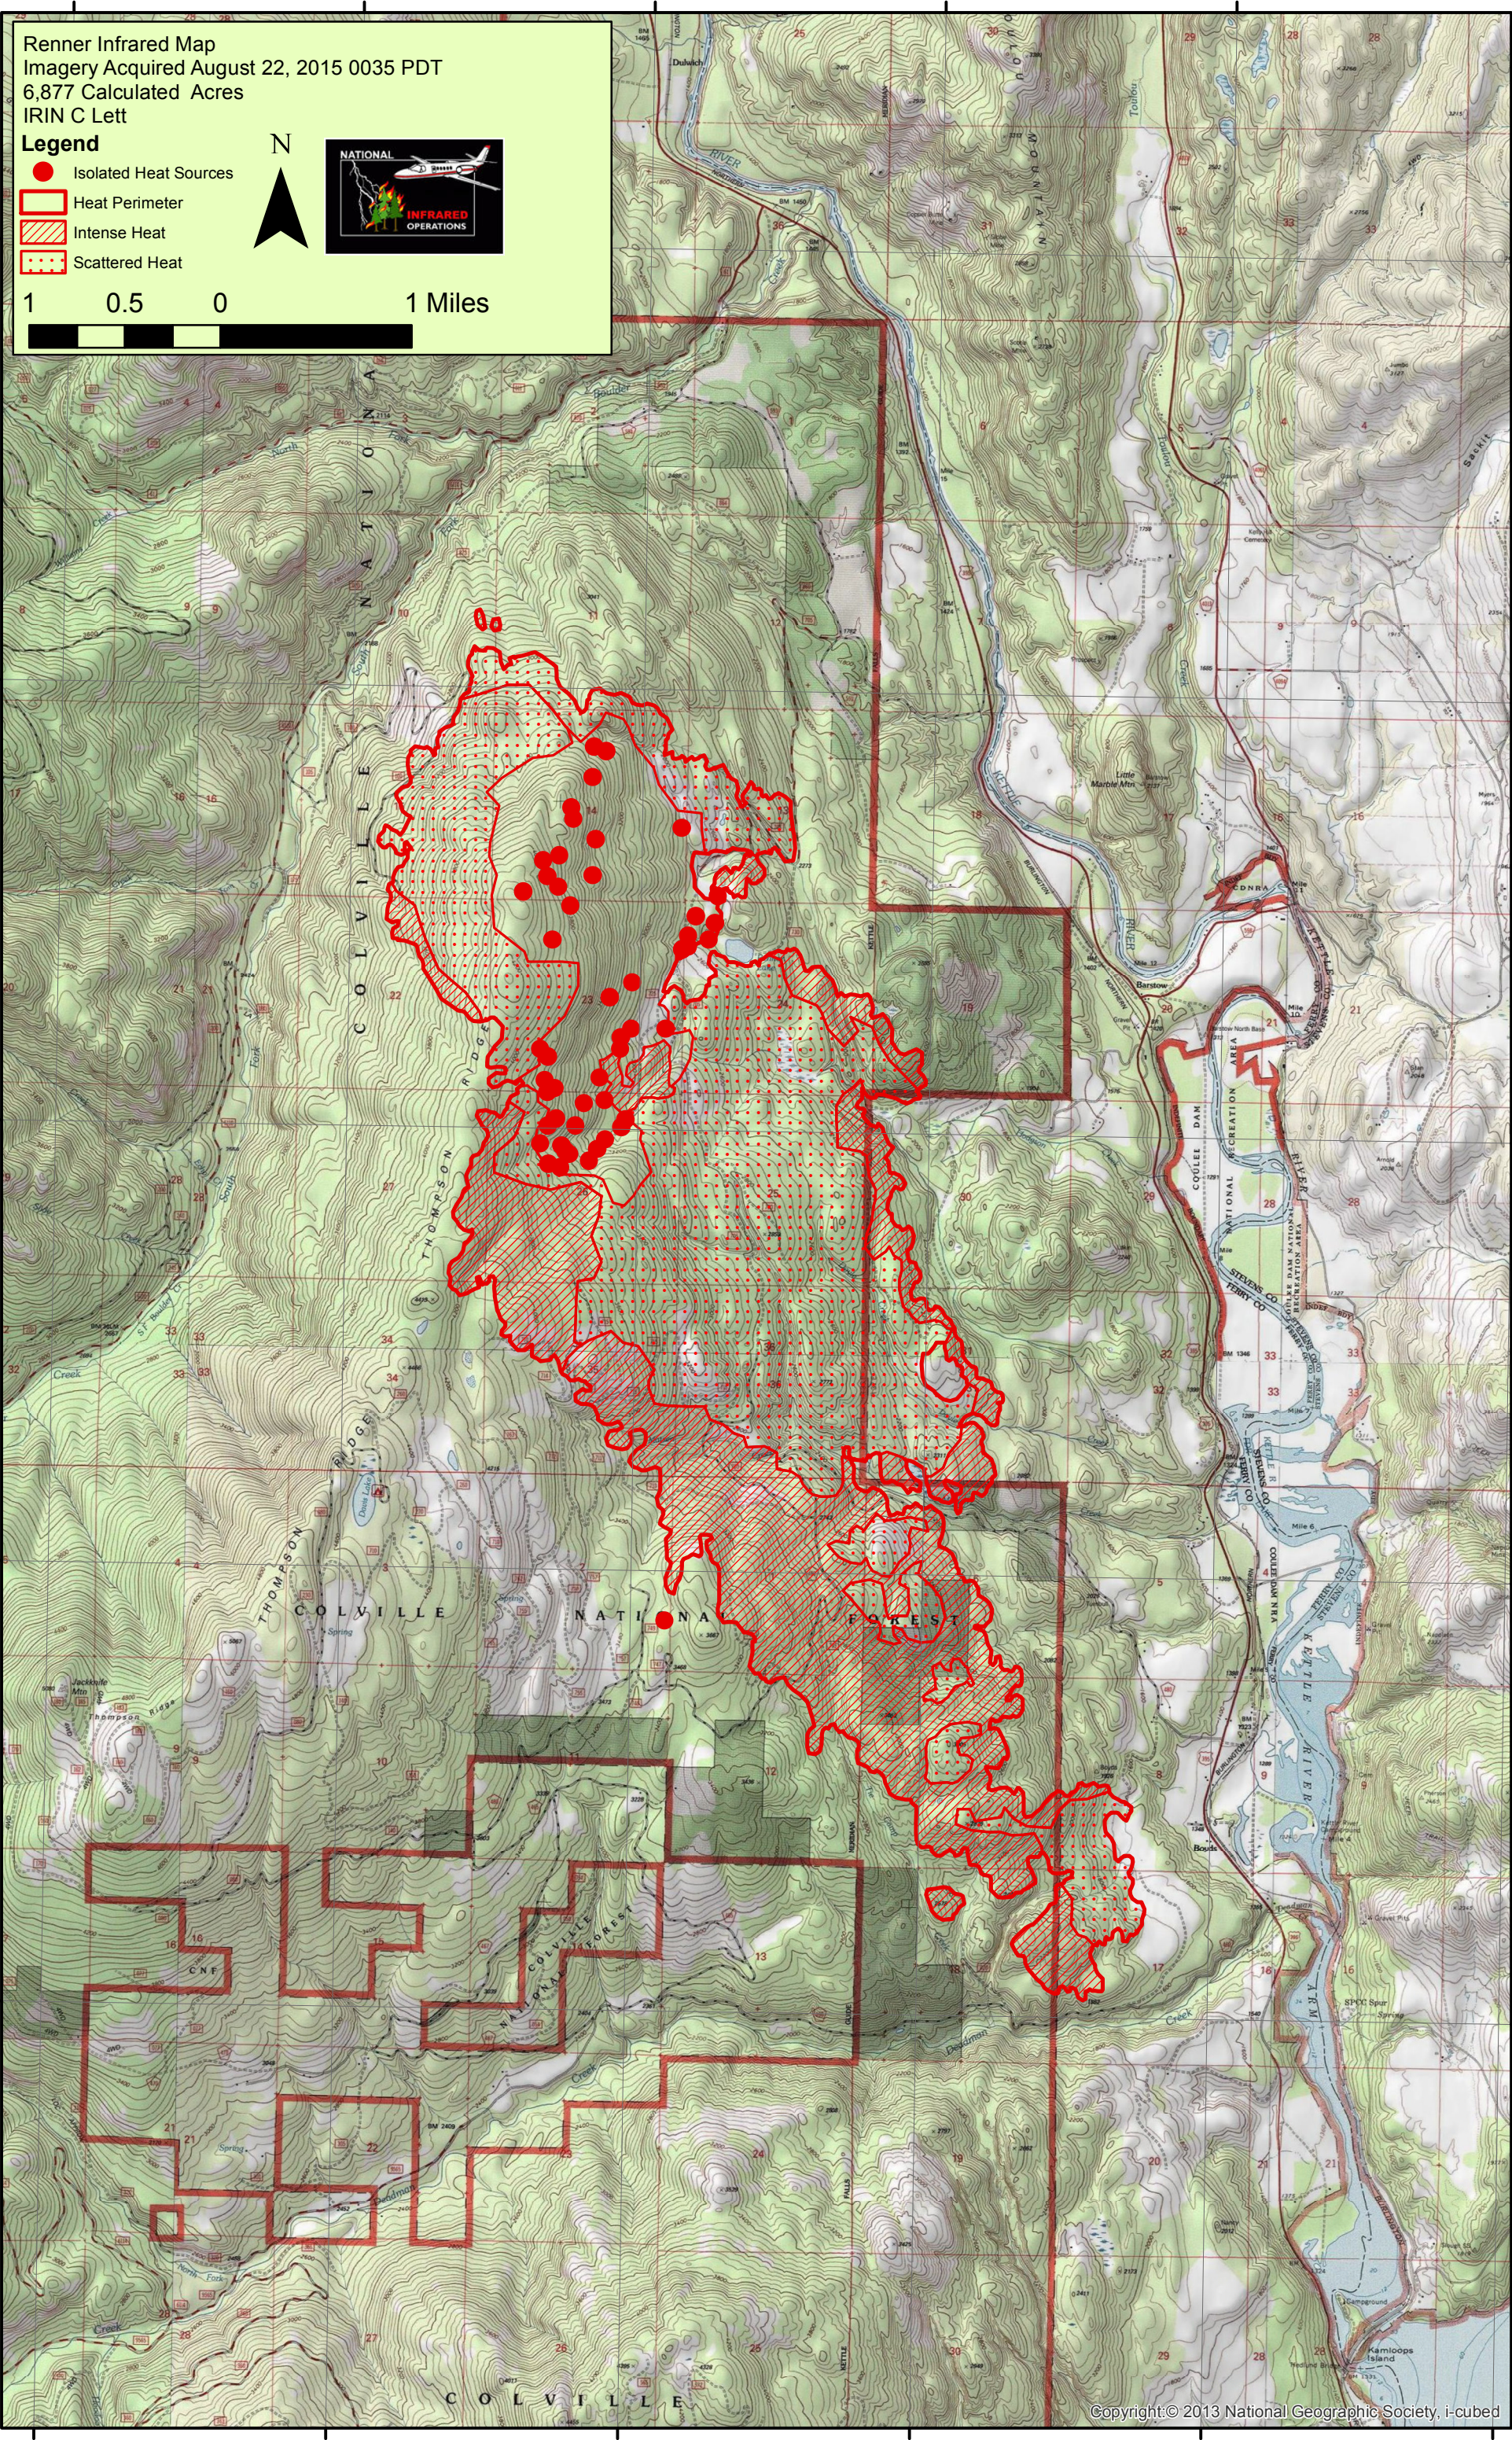

118°16'0"W

118°14'0"W

118°12'0"W

118°10'0"W

118°8'0"W

Renner Infrared Map
Imagery Acquired August 22, 2015 0035 PDT
6,877 Calculated Acres
IRIN C Lett

Legend

- Isolated Heat Sources
- Heat Perimeter
- Intense Heat
- Scattered Heat

1 0.5 0 1 Miles

48°50'0"N

48°50'0"N

48°48'0"N

48°48'0"N

48°46'0"N

48°46'0"N

48°44'0"N

48°44'0"N

48°42'0"N

48°42'0"N

118°16'0"W 118°14'0"W 118°12'0"W 118°10'0"W 118°8'0"W 118°6'0"W