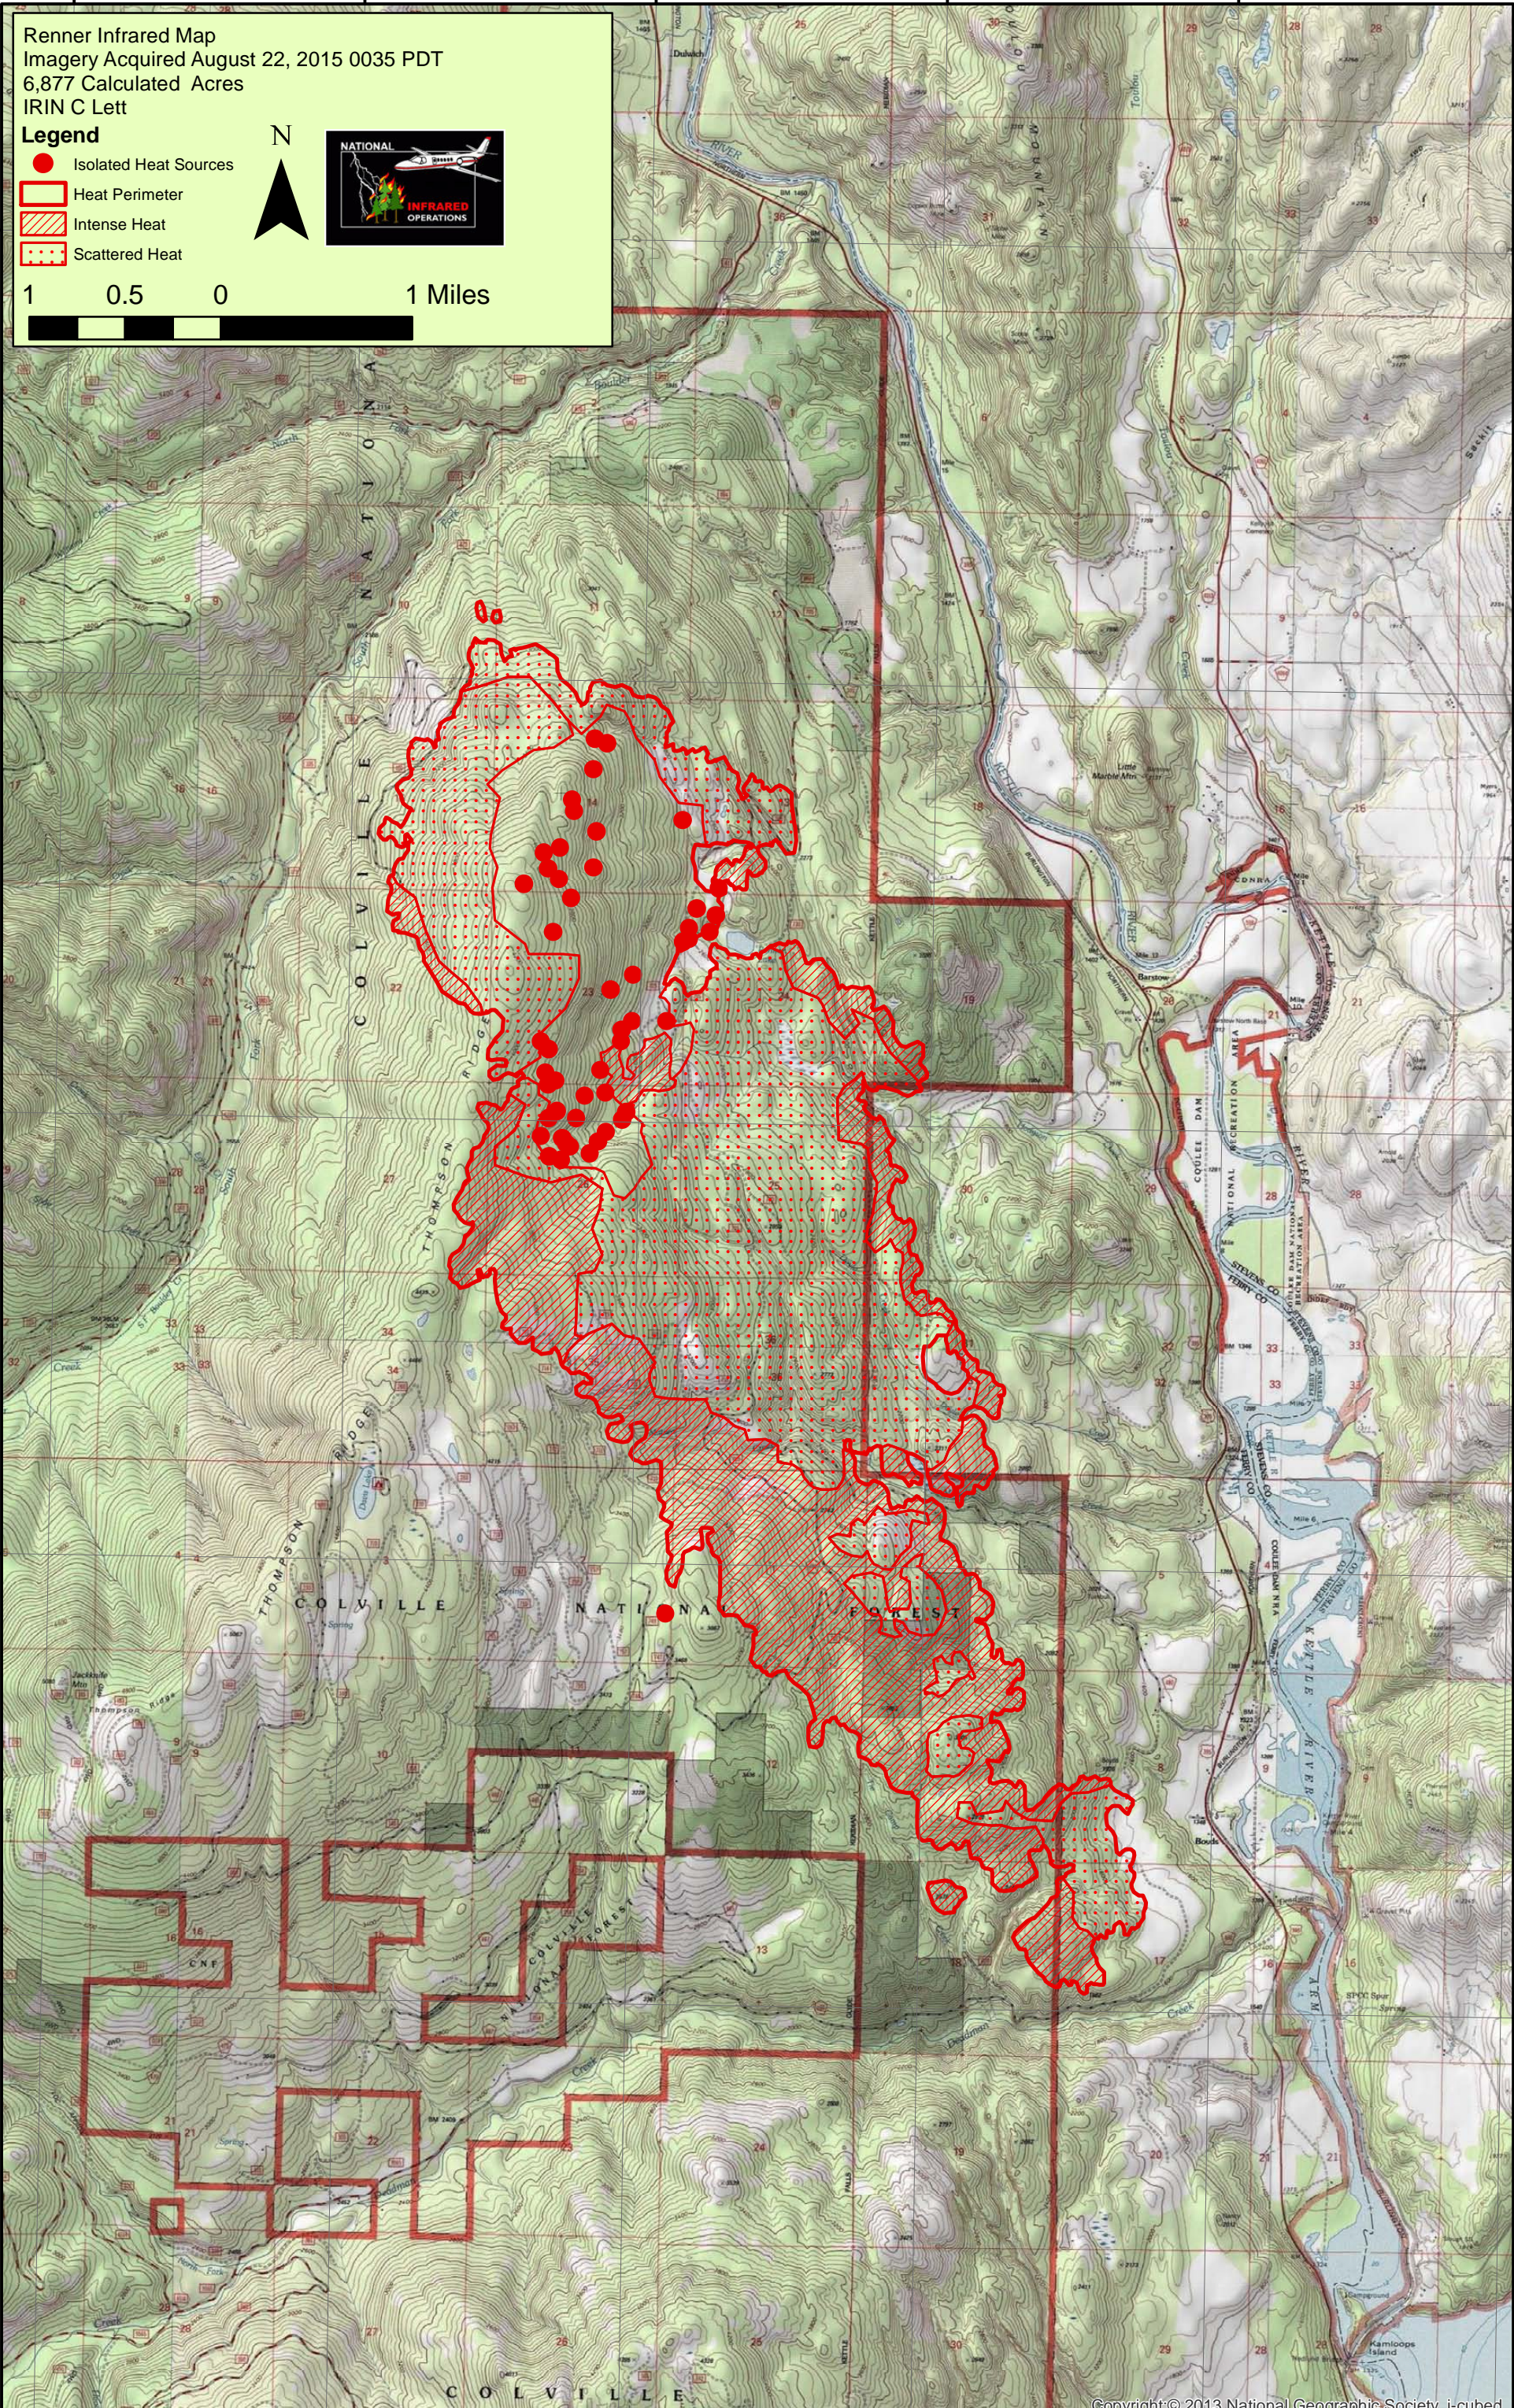

118°16'0"W 118°14'0"W 118°12'0"W 118°10'0"W 118°8'0"W

Renner Infrared Map
Imagery Acquired August 22, 2015 0035 PDT
6,877 Calculated Acres
IRIN C Lett

Legend

- Isolated Heat Sources
- Heat Perimeter
- Intense Heat
- Scattered Heat

48°50'0"N
48°48'0"N
48°46'0"N
48°44'0"N
48°42'0"N

48°50'0"N
48°48'0"N
48°46'0"N
48°44'0"N
48°42'0"N

118°16'0"W 118°14'0"W 118°12'0"W 118°10'0"W 118°8'0"W 118°6'0"W