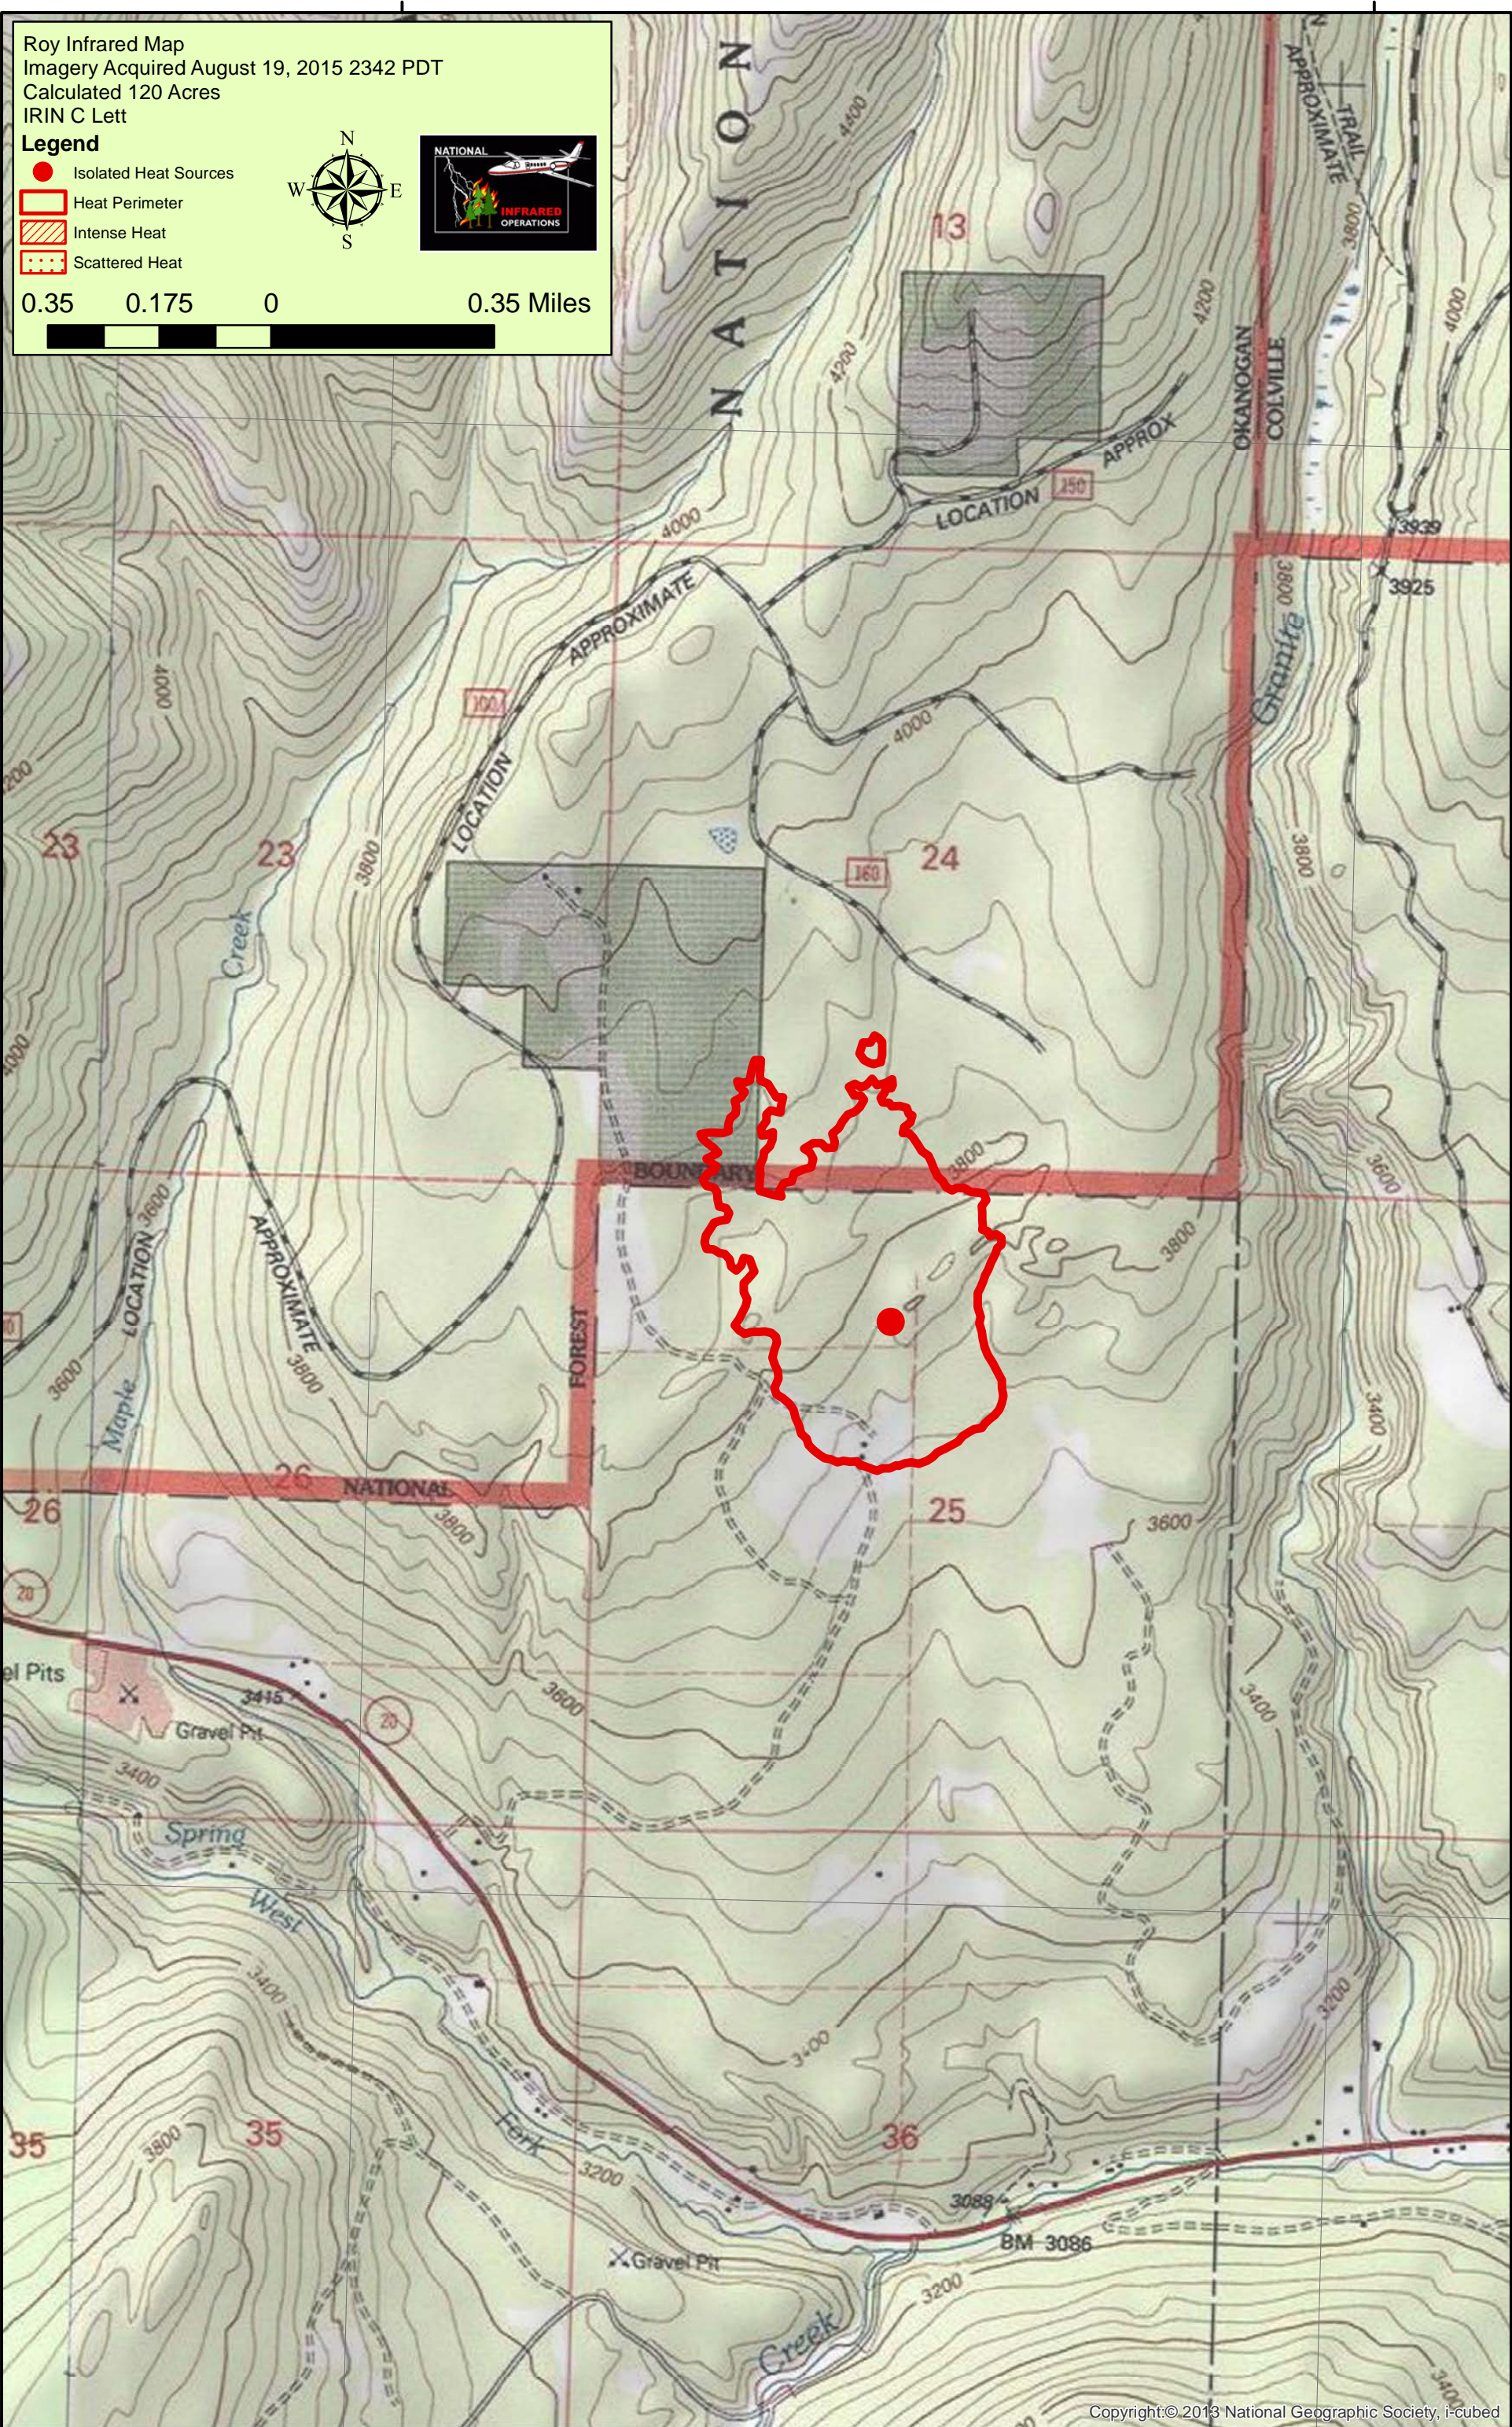

Roy Infrared Map
 Imagery Acquired August 19, 2015 2342 PDT
 Calculated 120 Acres
 IRIN C Lett

Legend

- Isolated Heat Sources
- Heat Perimeter
- Intense Heat
- Scattered Heat

0.35 0.175 0 0.35 Miles

48°42'0"N

48°42'0"N

48°40'0"N

48°40'0"N