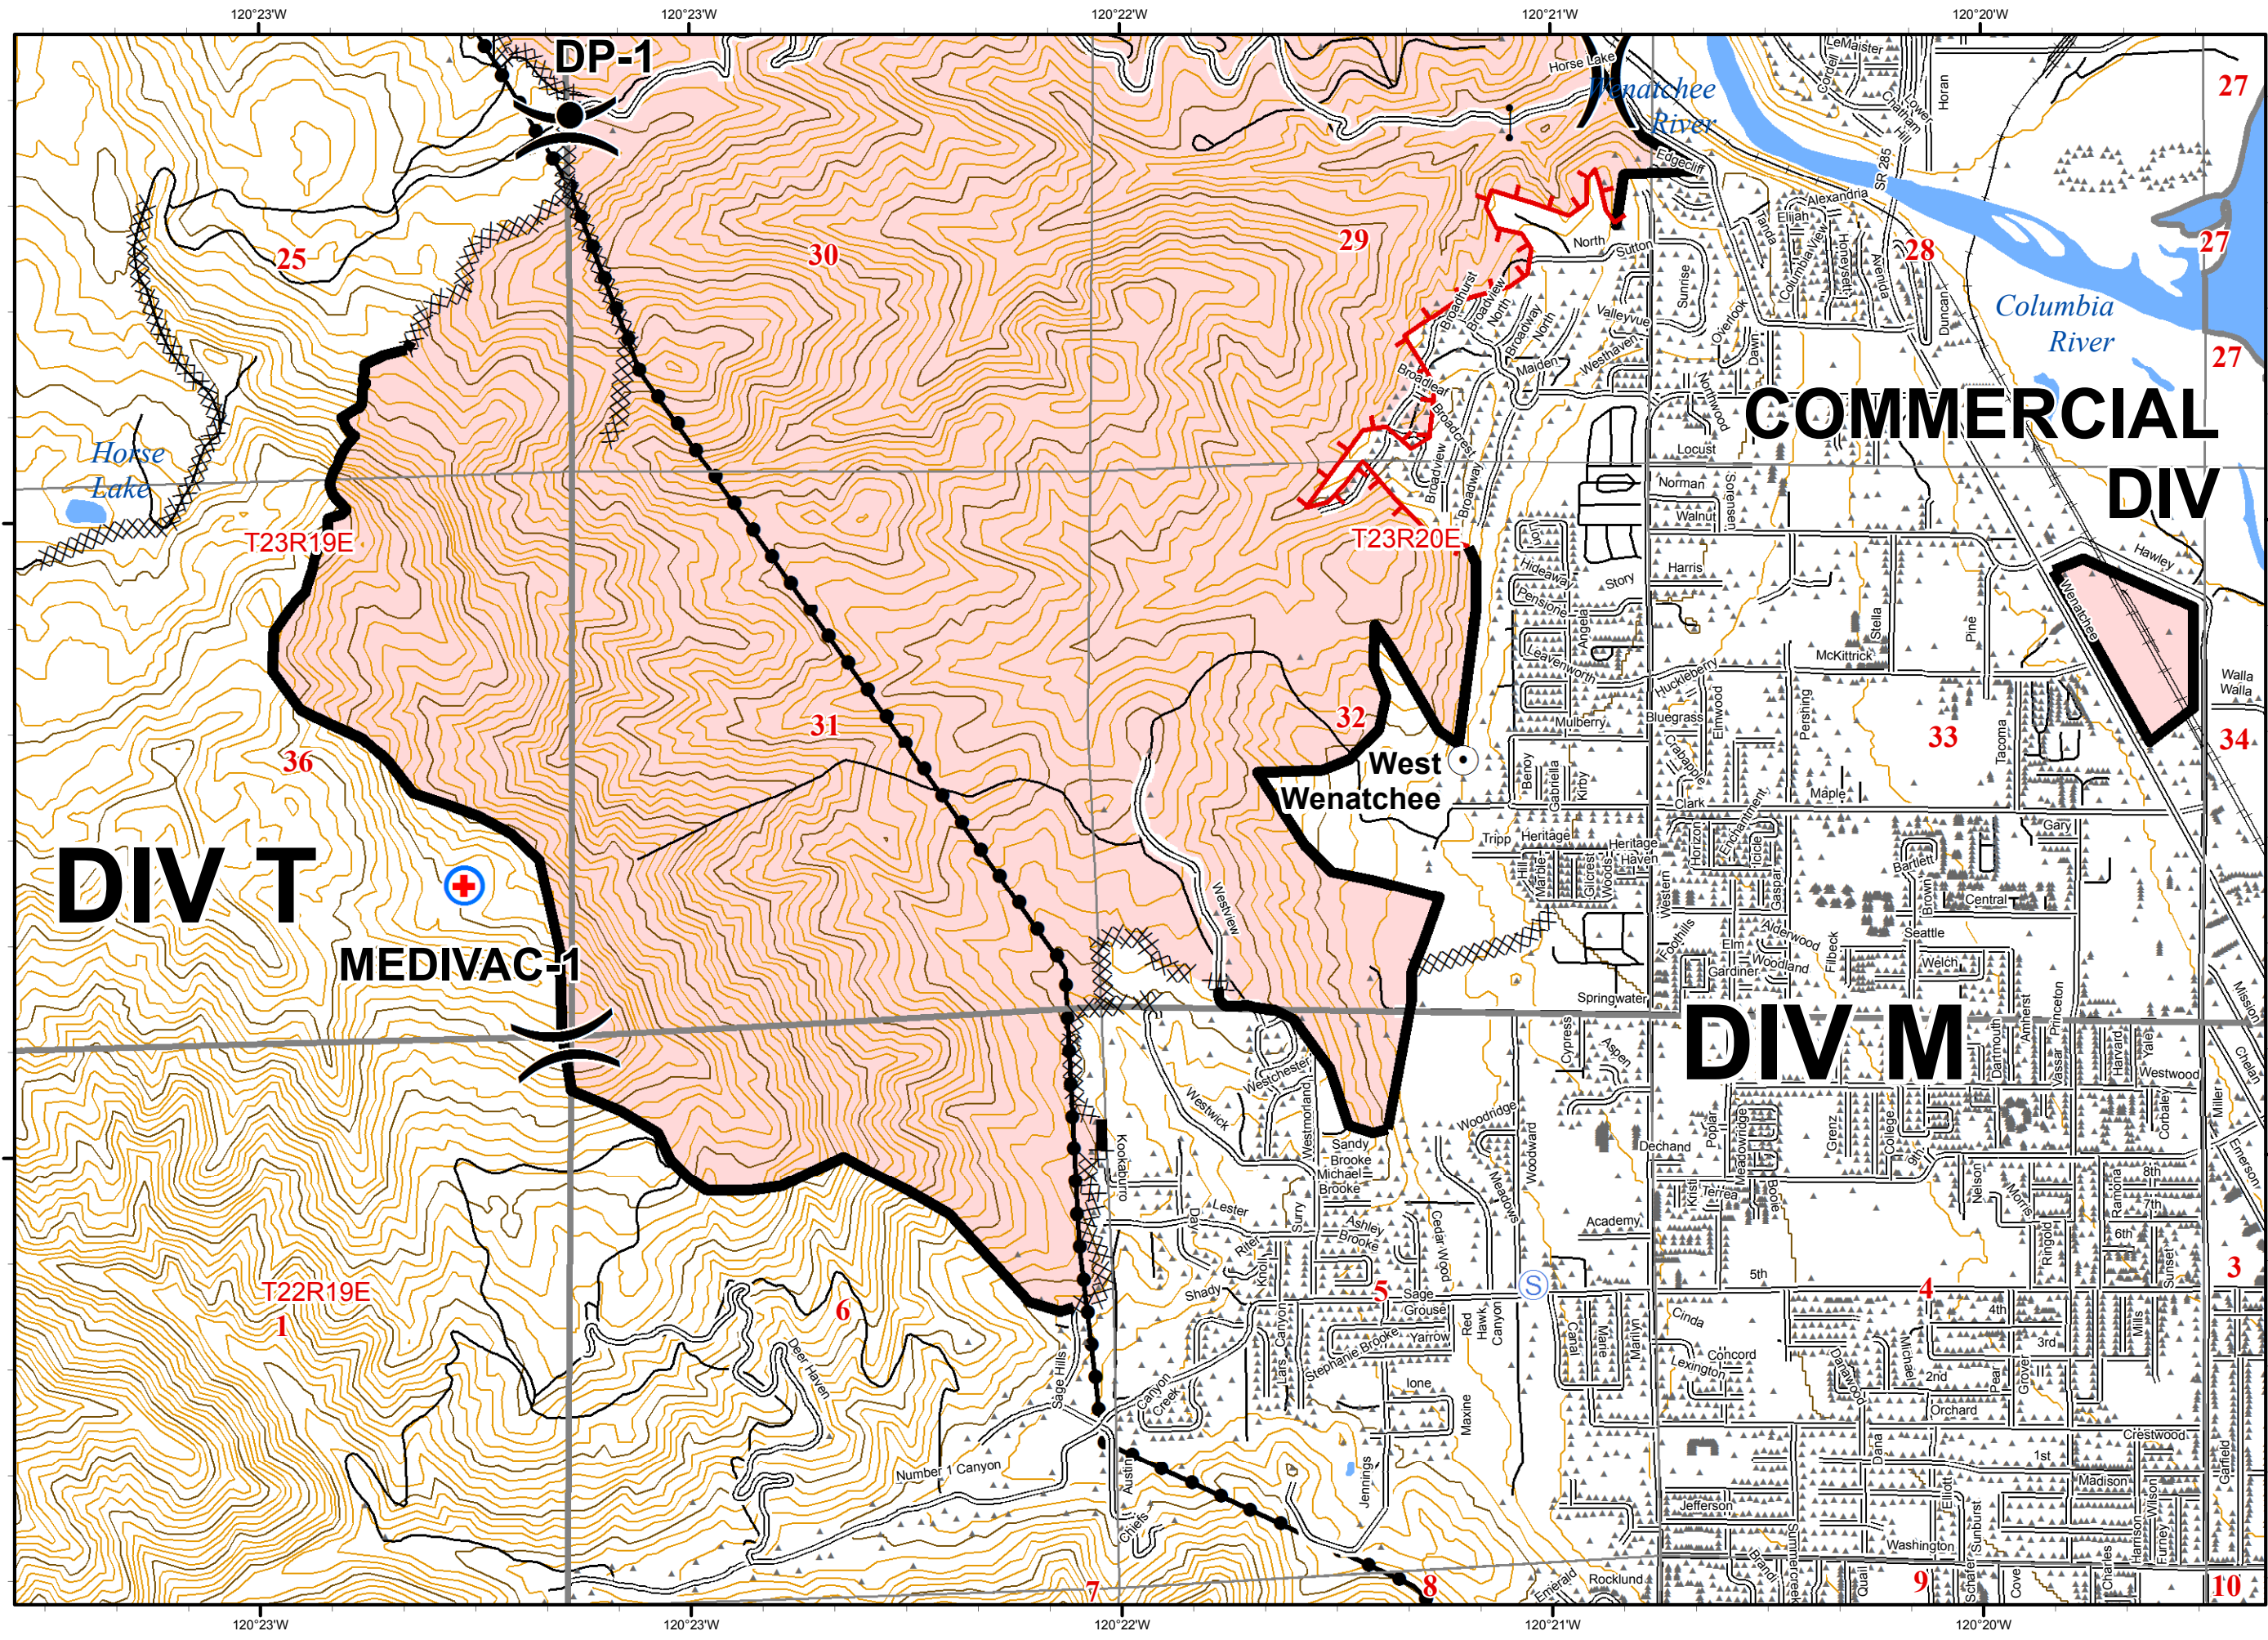

Sleepy Hollow Fire

WA-SPS-282

IAP Map
Day Shift
7/3/2015

approx. 2,950 acres

Perimeter as of 7/2/2015 @ 2000

Map 1 of 2

WIMT2

- Drop Point
- Fire Location
- Gate
- Town & City Locations
- Uncontrolled Fire Edge
- Completed Dozer Line
- Completed Line
- Railroad
- Transmission Line

Sleepy Hollow Fire

WA-SPS-282

IAP Map
Day Shift
7/3/2015
approx. 2,950 acres

Perimeter as of 7/2/2015 @ 2000

0.25 Miles

Map 2 of 2

WIMT2

North Arrow

- Drop Point
- Gate
- ⊕ MediVac Site
- Ⓢ Staging Area
- Town & City Locations
- ┌ Uncontrolled Fire Edge
- ⊗ Completed Dozer Line
- Completed Line
- Railroad
- Transmission Line