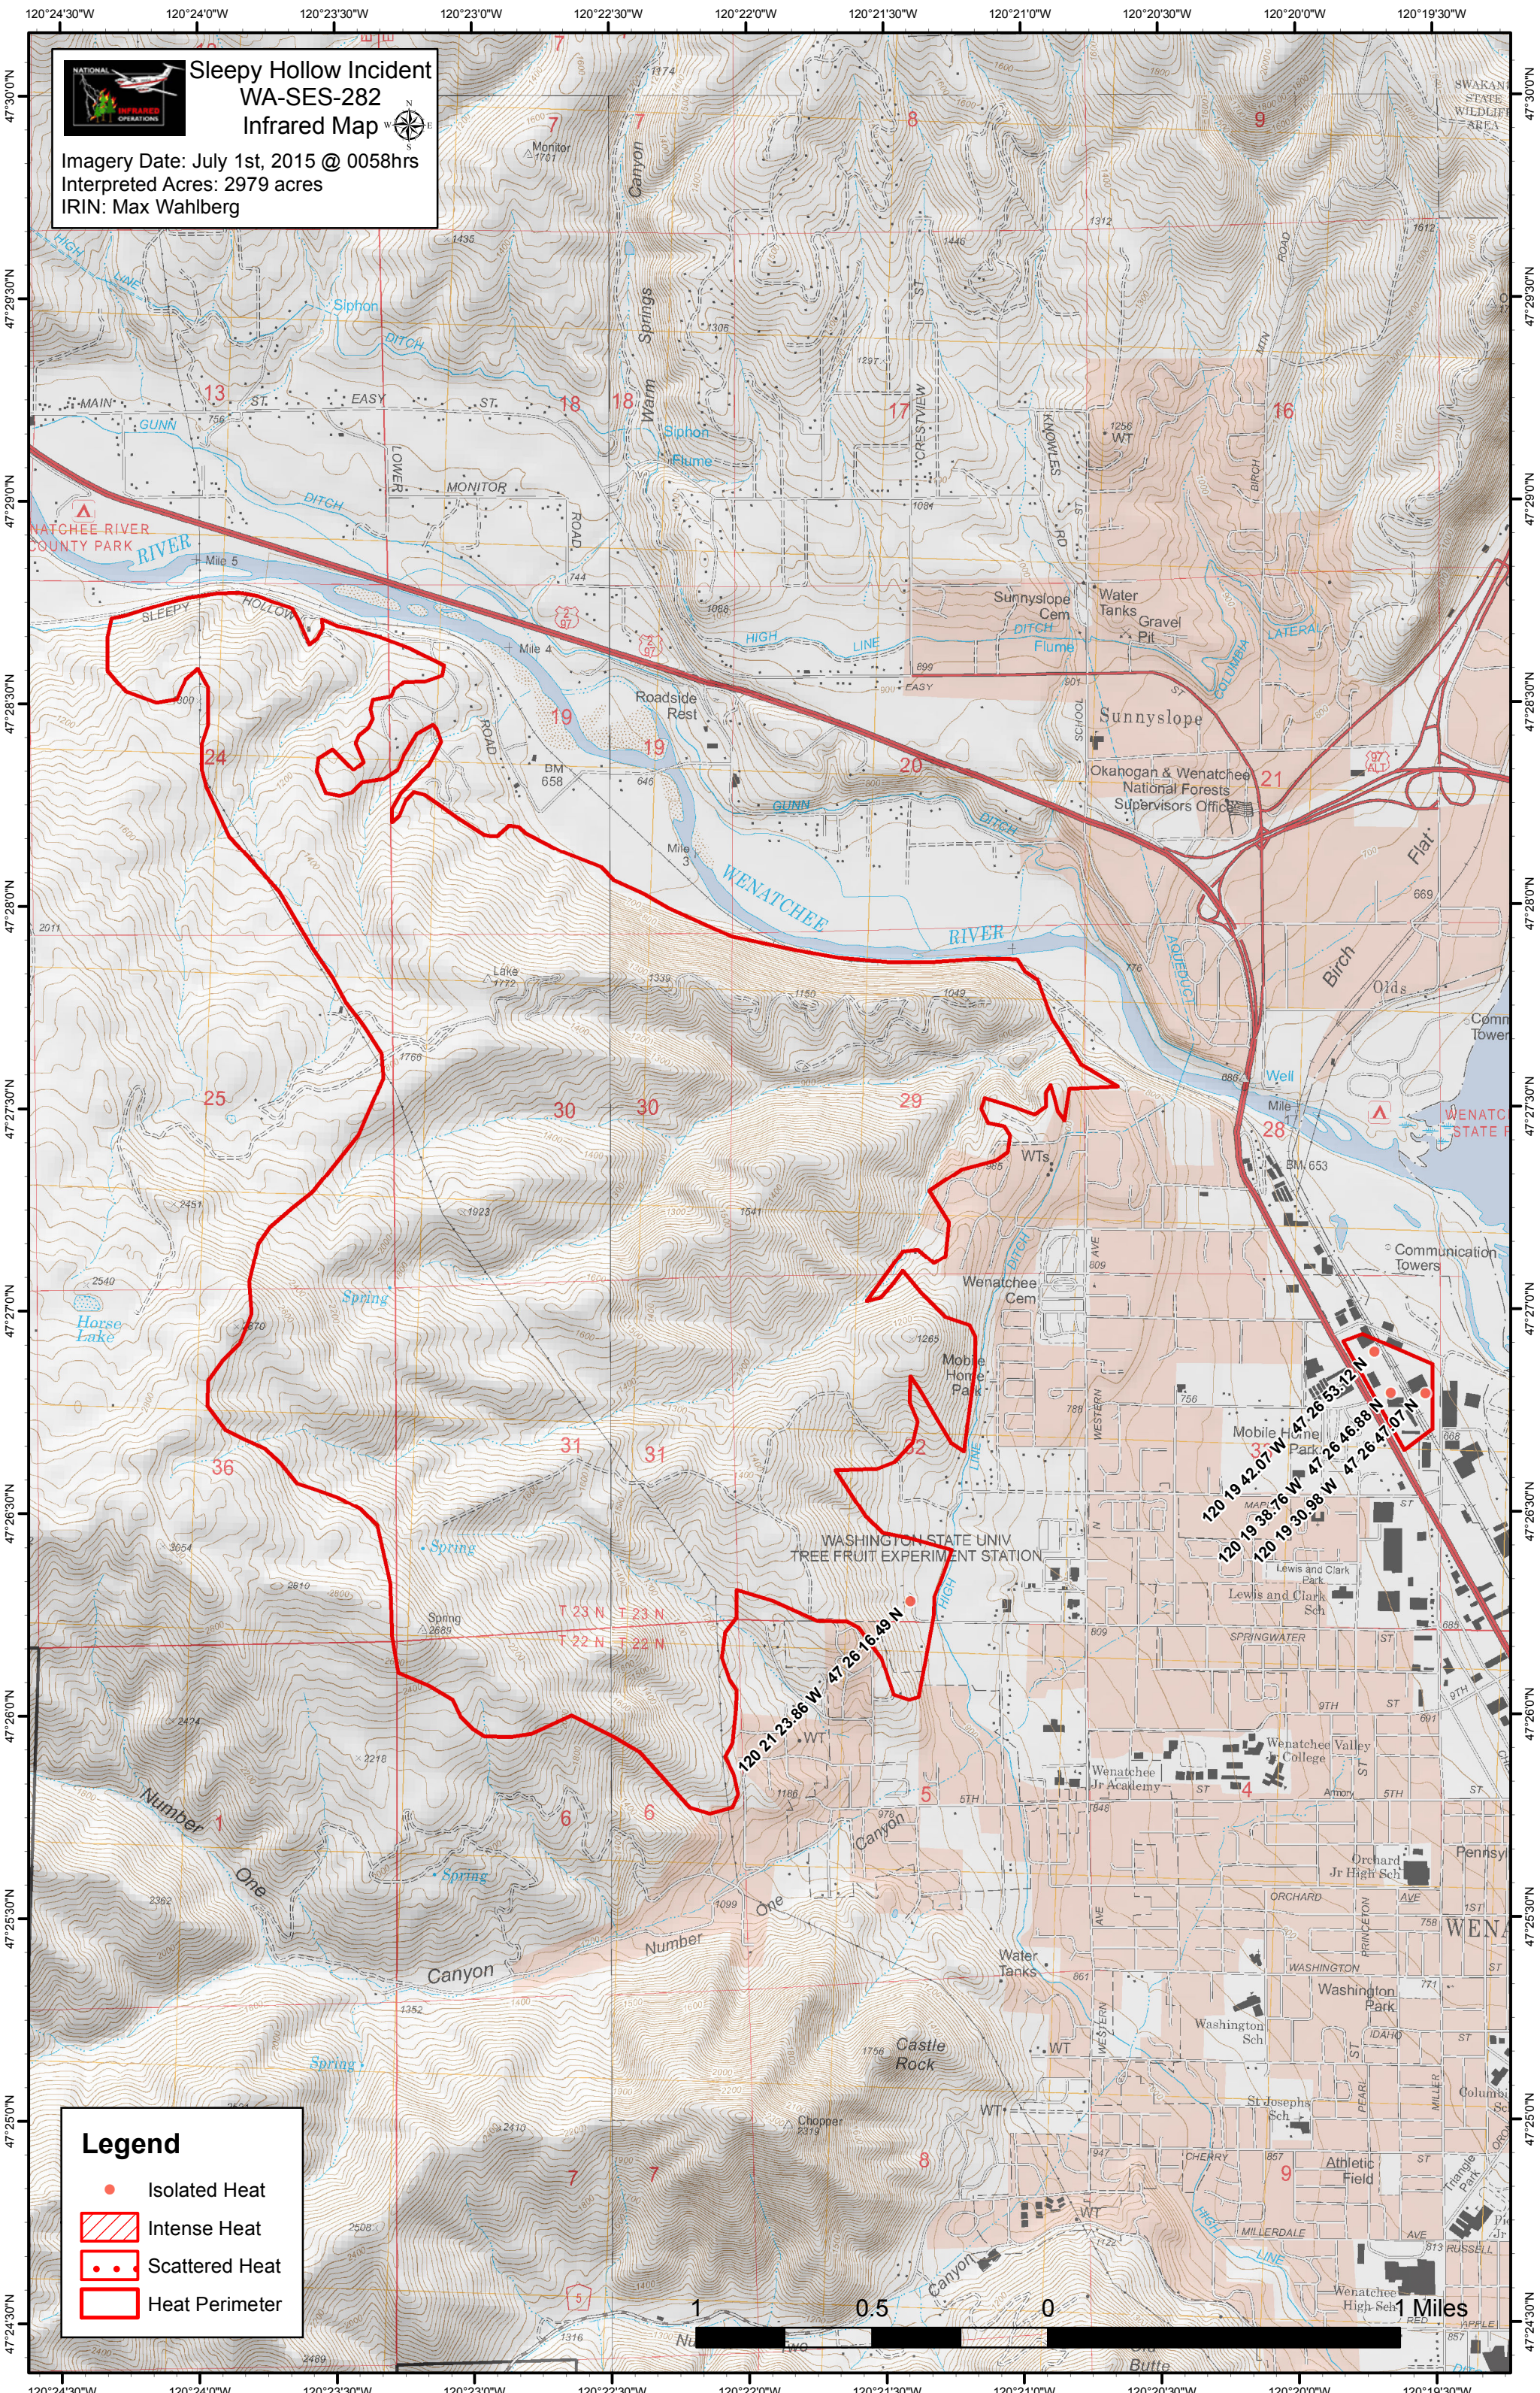

**Sleepy Hollow Incident
WA-SES-282
Infrared Map**

Imagery Date: July 1st, 2015 @ 0058hrs
Interpreted Acres: 2979 acres
IRIN: Max Wahlberg

Legend

- Isolated Heat
- Intense Heat
- Scattered Heat
- Heat Perimeter

120 19 42.07 W 47 26 53.32 N
120 19 38.76 W 47 26 46.88 N
120 19 30.88 W 47 26 47.07 N

120 21 23.86 W 47 26 16.49 N

T 23 N T 23 N
T 22 N T 22 N