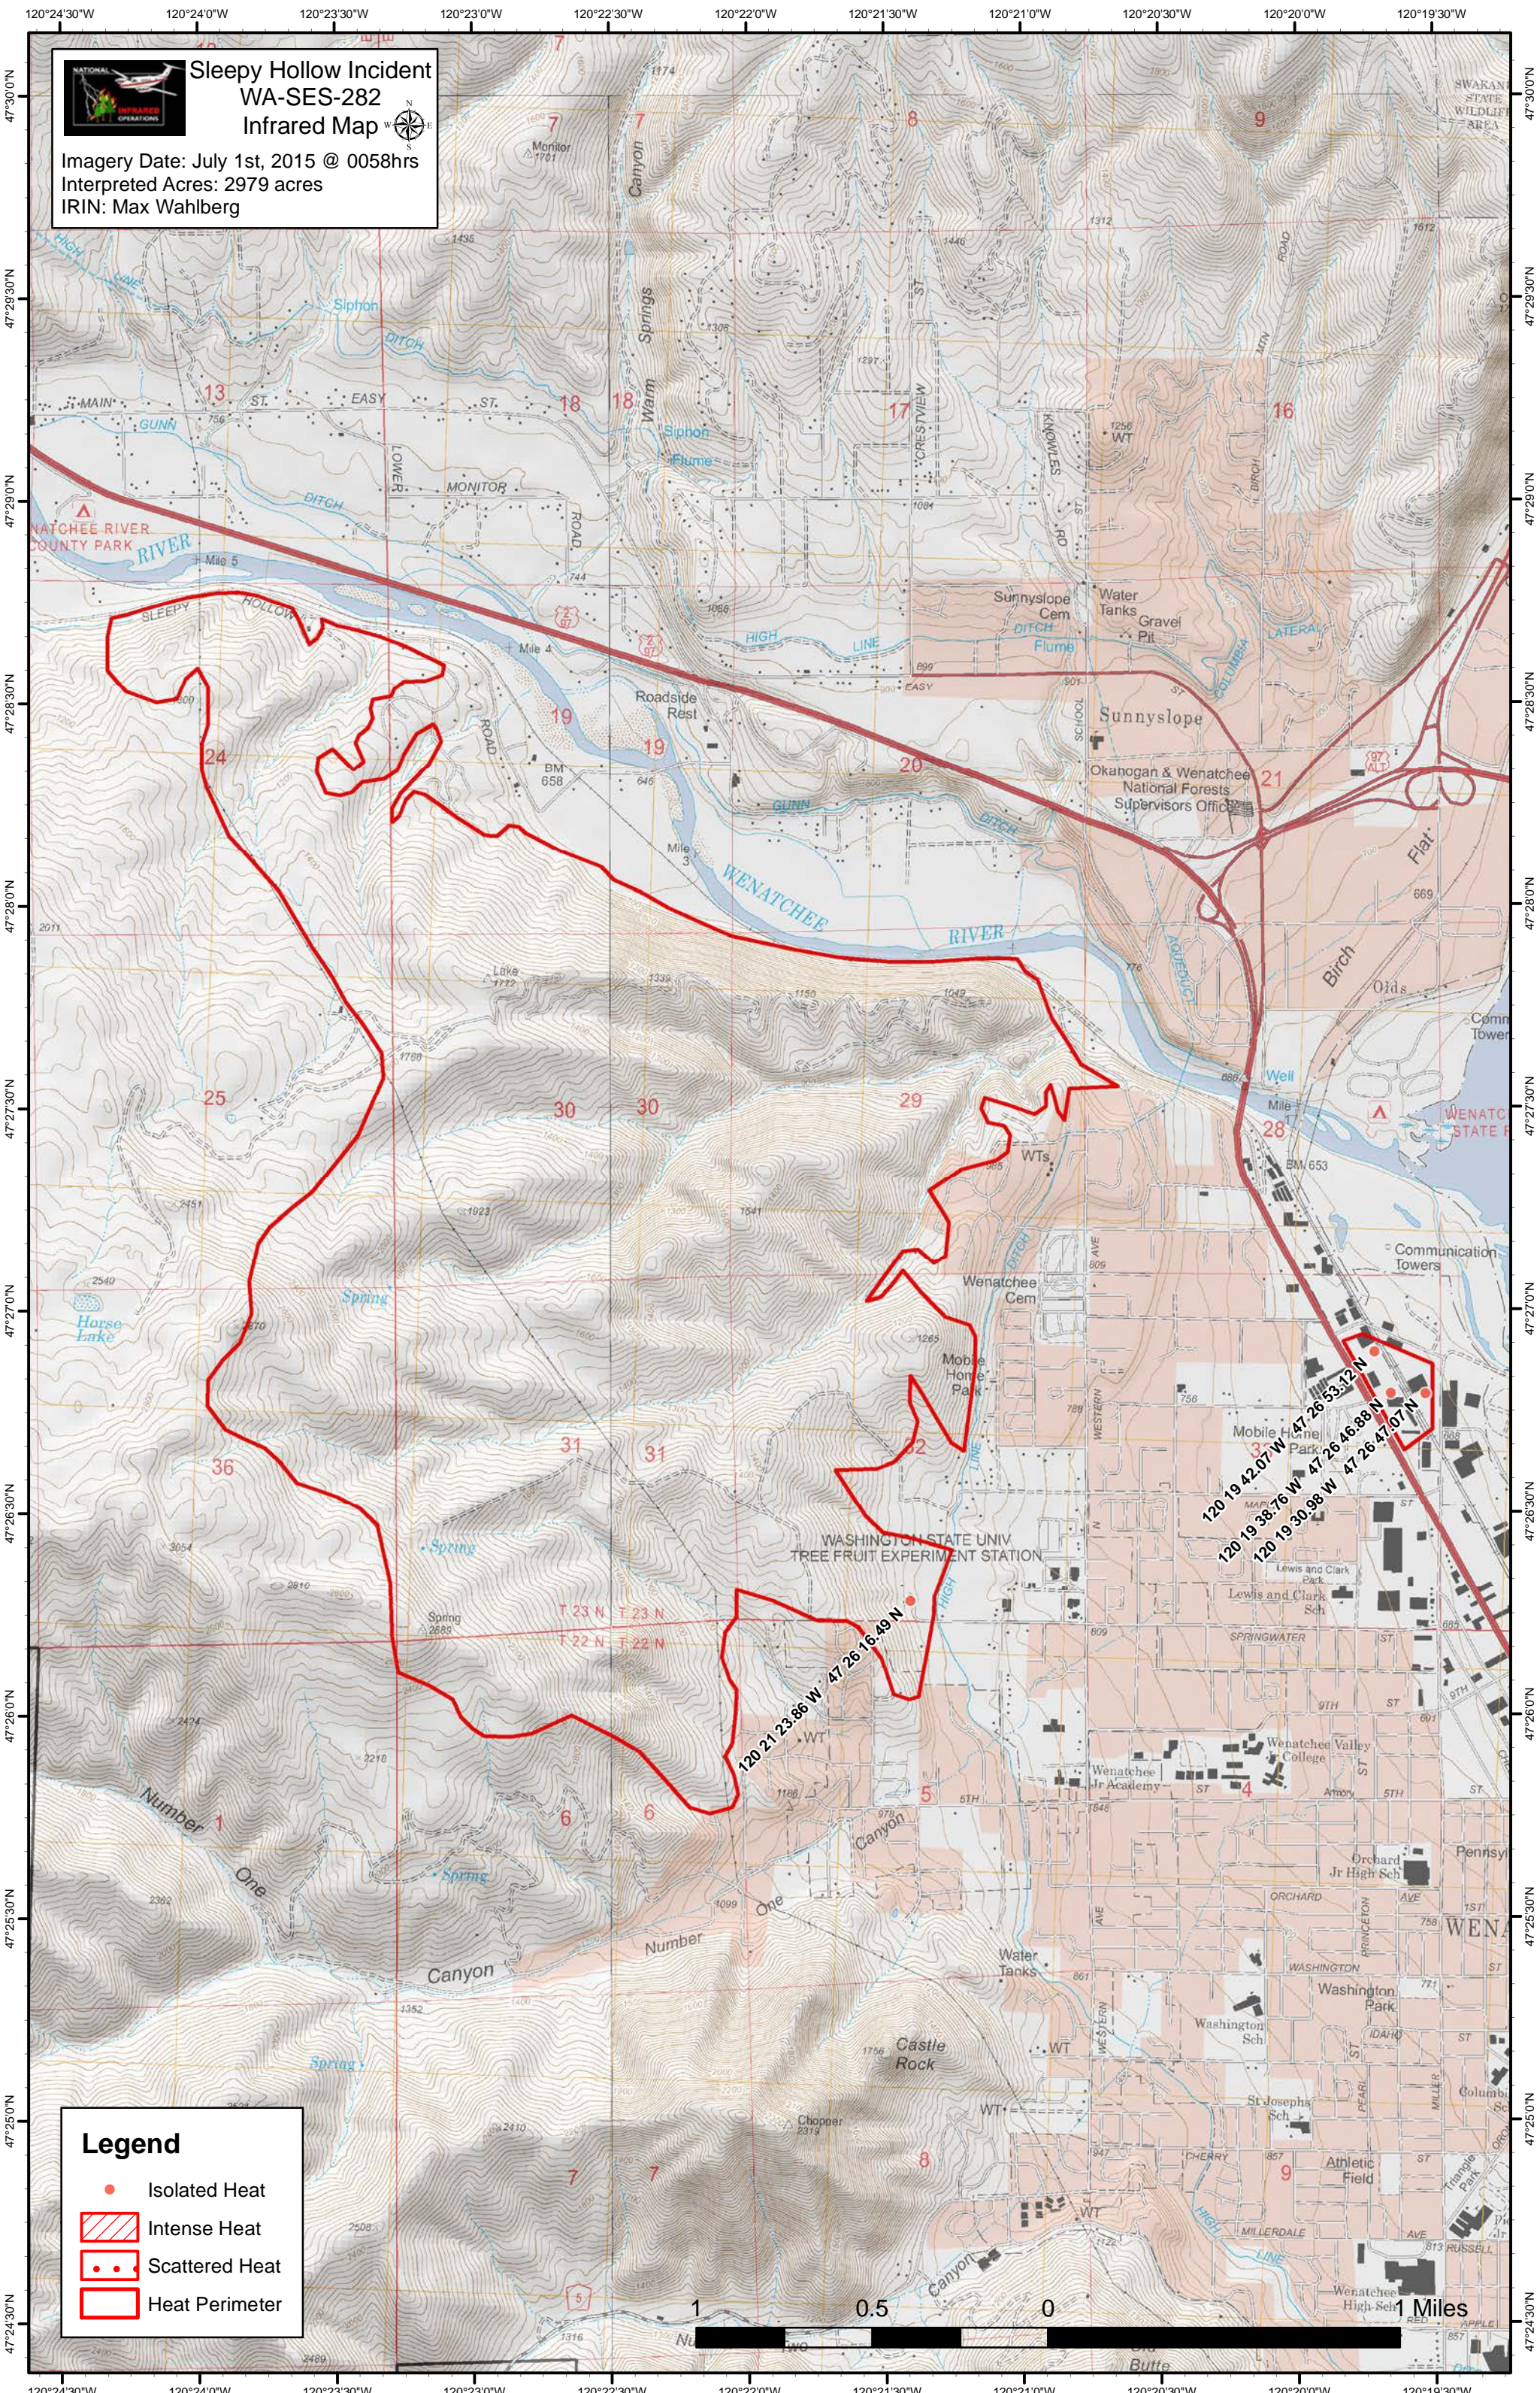

**Sleepy Hollow Incident
WA-SES-282
Infrared Map**

Imagery Date: July 1st, 2015 @ 0058hrs
Interpreted Acres: 2979 acres
IRIN: Max Wahlberg

Legend

- Isolated Heat
- Intense Heat
- Scattered Heat
- Heat Perimeter

120 19 42.07 W 47 26 53.32 N
120 19 38.76 W 47 26 46.88 N
120 19 30.88 W 47 26 47.07 N

120 21 23.86 W 47 26 16.49 N

T 23 N T 23 N
T 22 N T 22 N