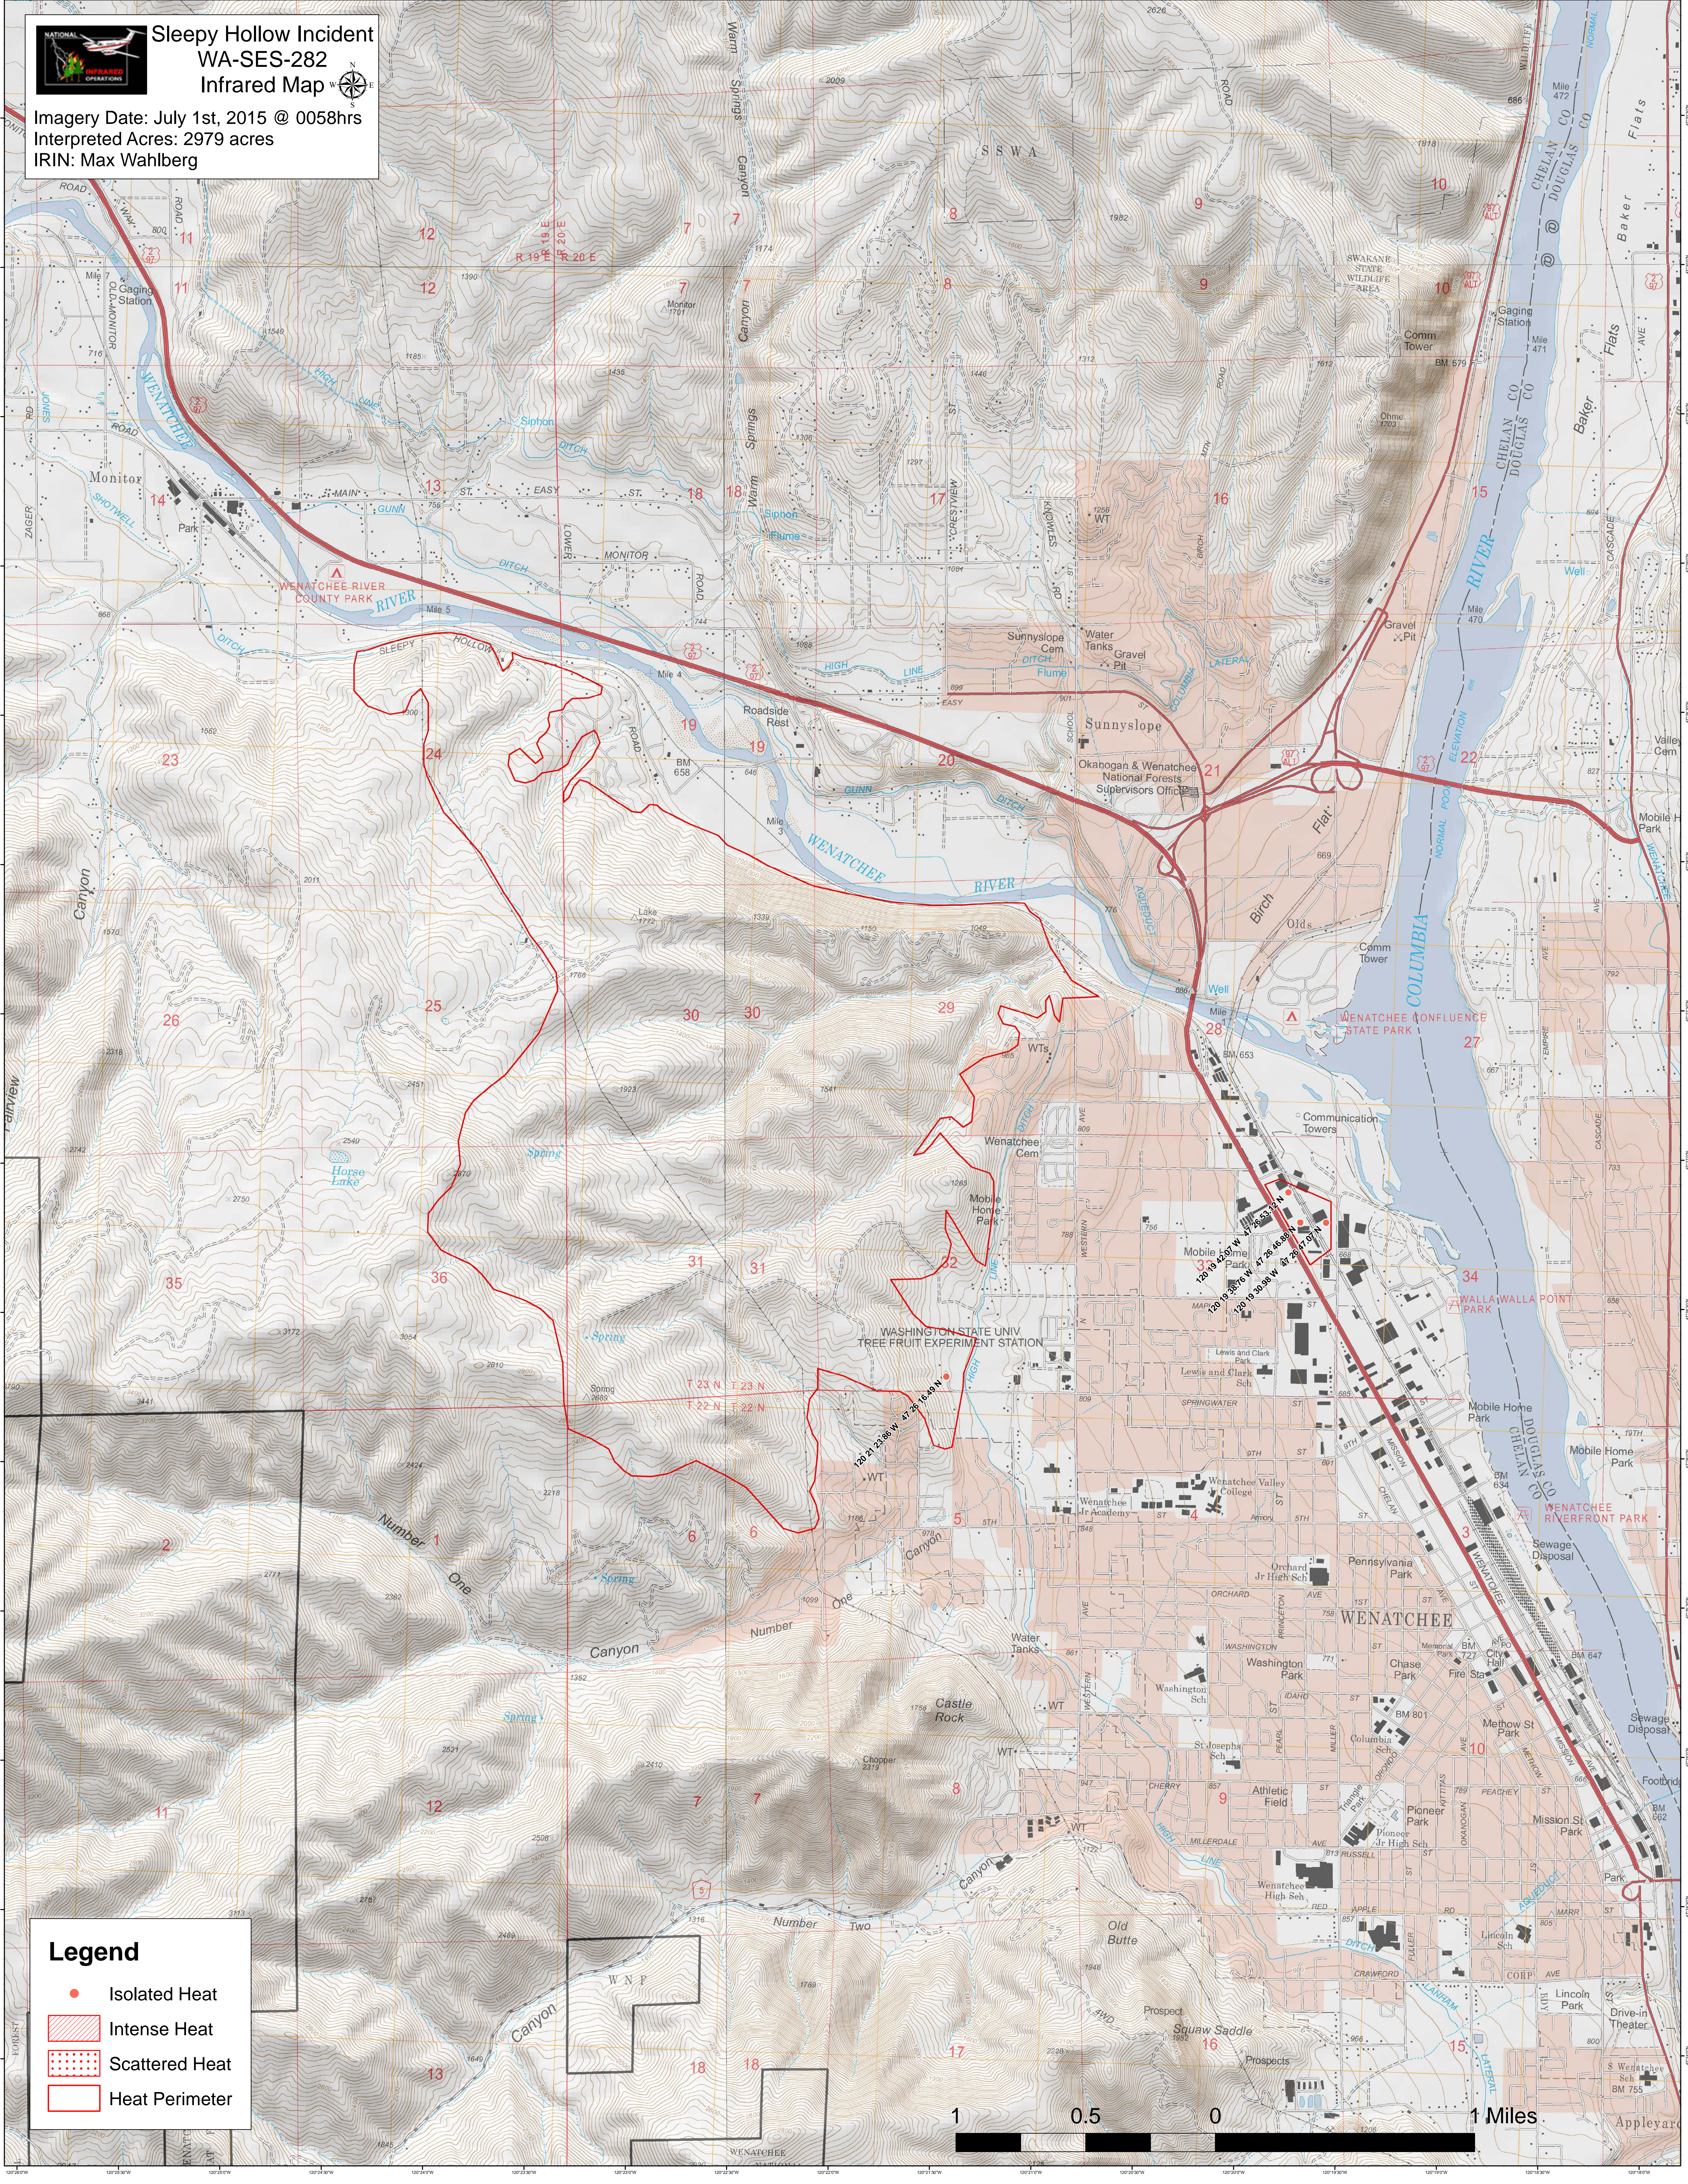

Sleepy Hollow Incident
WA-SES-282
Infrared Map

Imagery Date: July 1st, 2015 @ 0058hrs
 Interpreted Acres: 2979 acres
 IRIN: Max Wahlberg

Legend

- Isolated Heat
- Intense Heat
- Scattered Heat
- Heat Perimeter