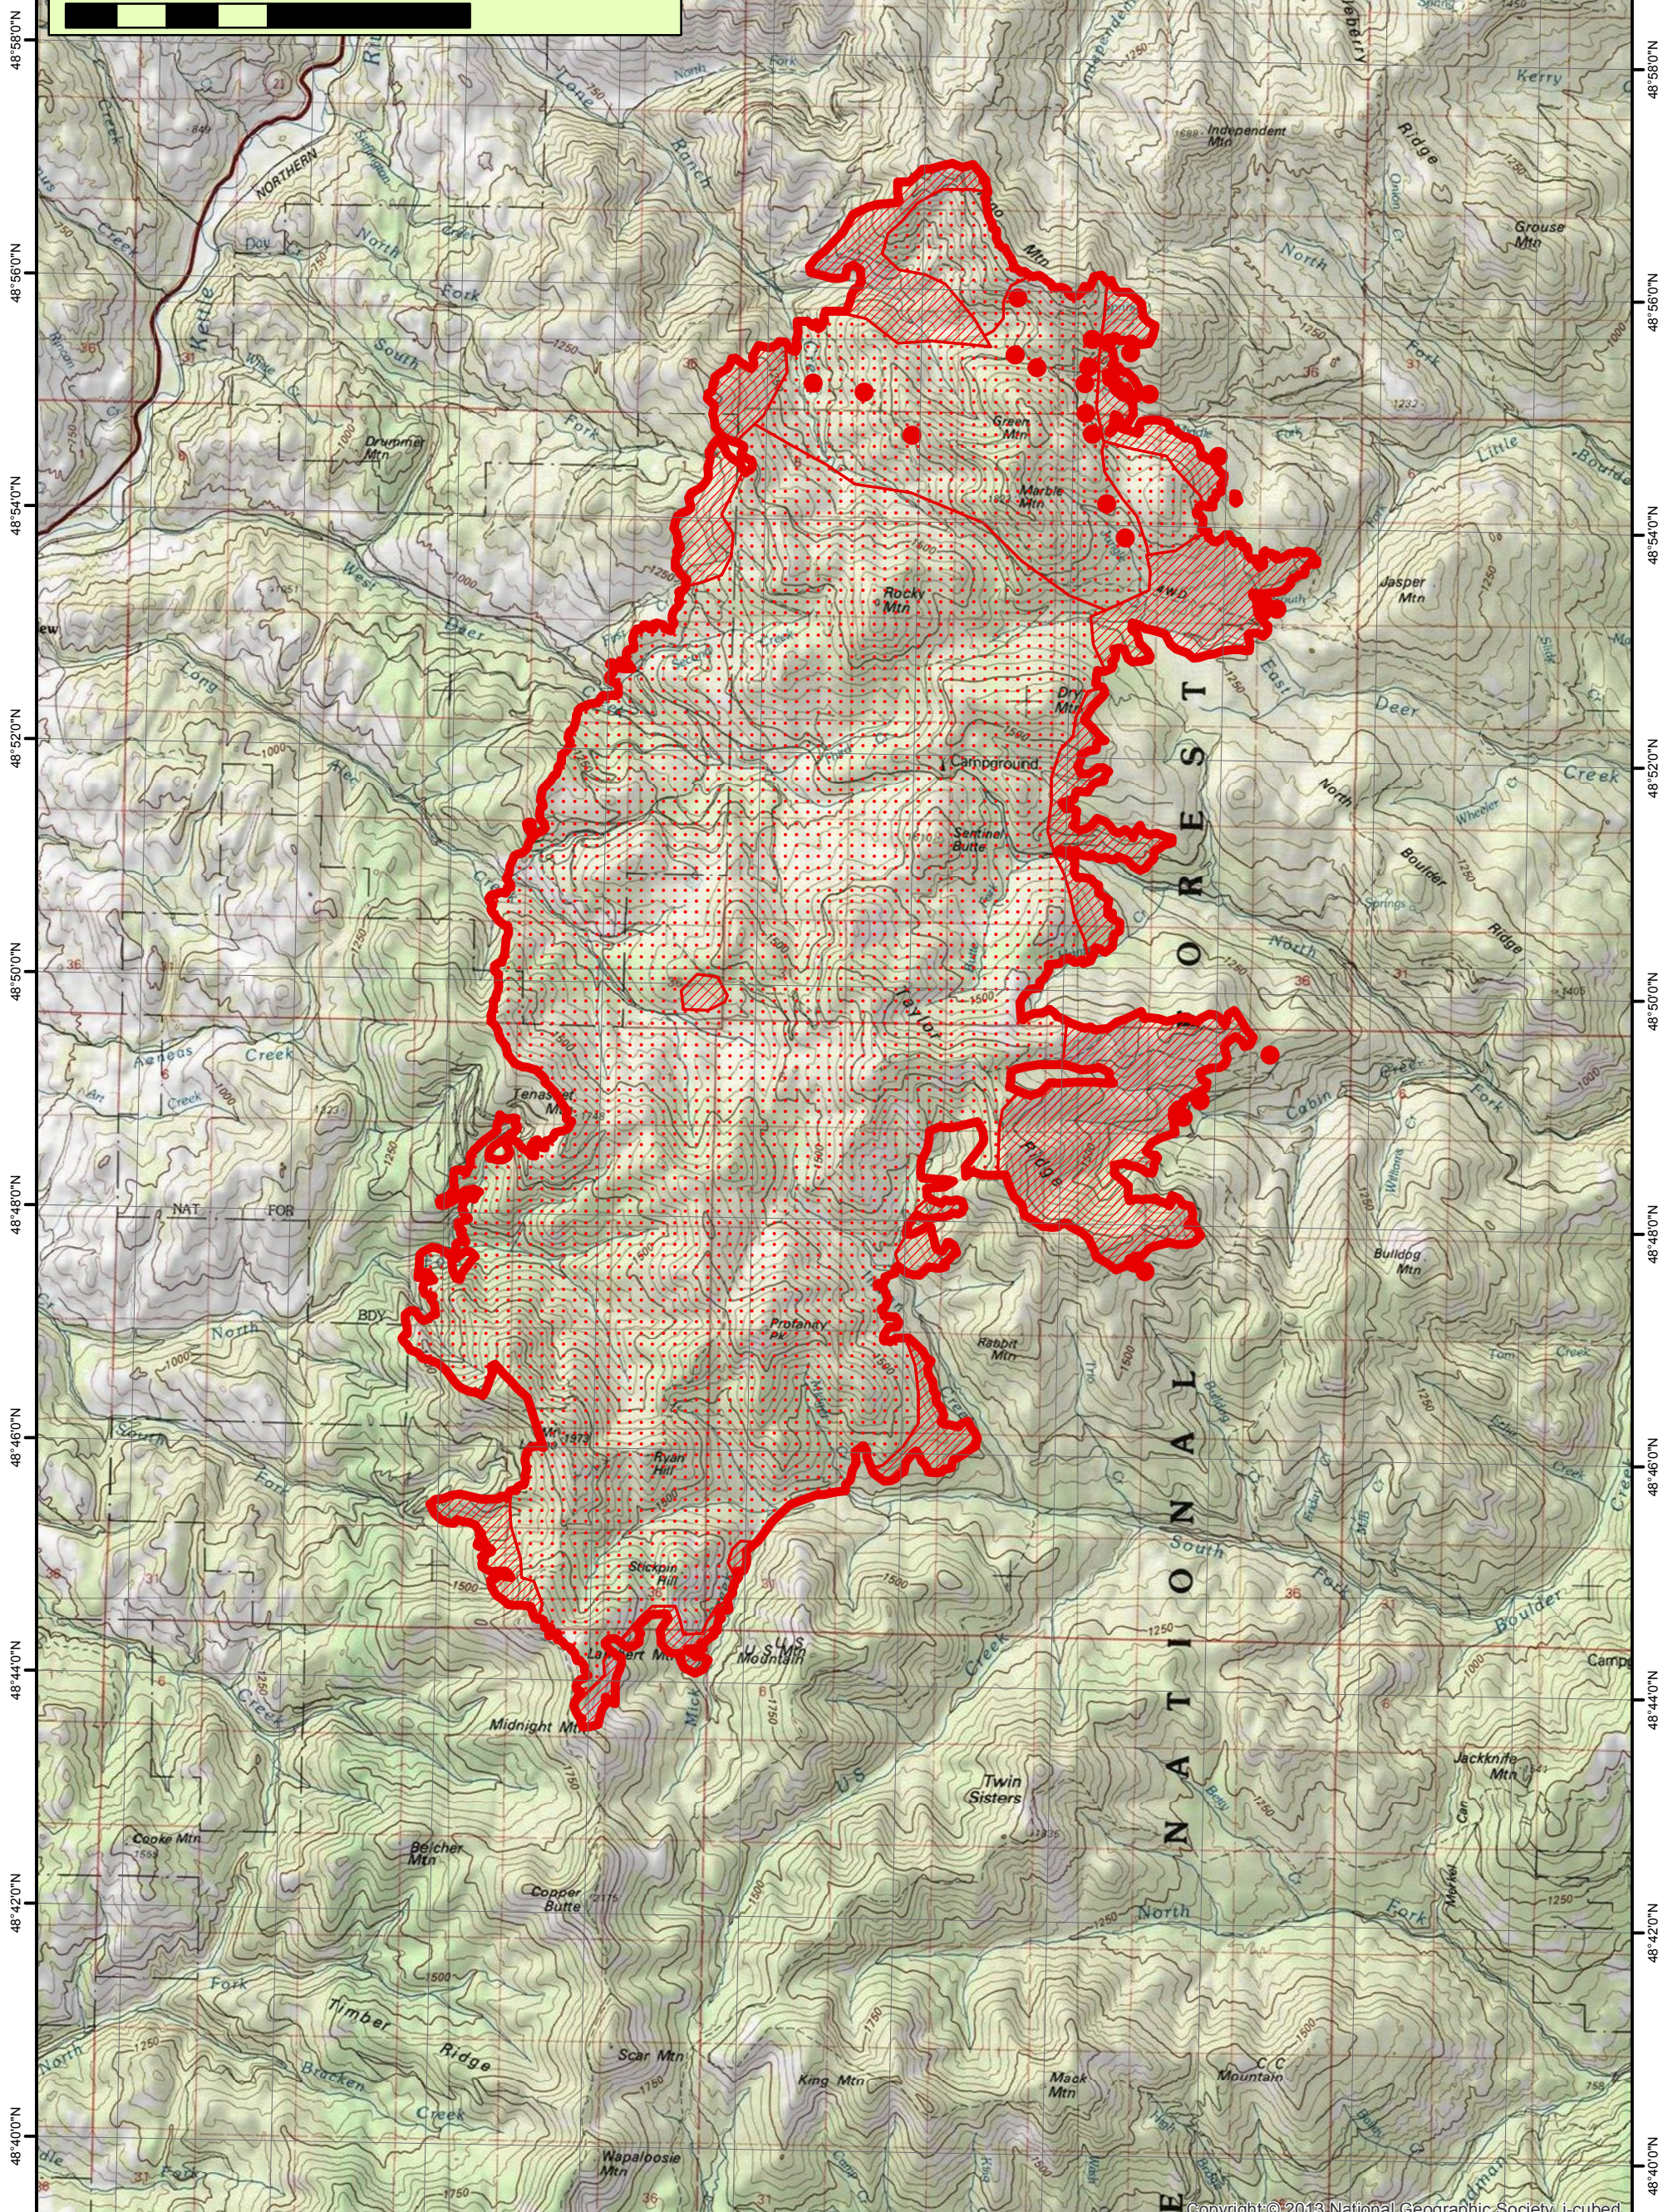

118°34'0"W 118°32'0"W 118°30'0"W 118°28'0"W 118°26'0"W 118°24'0"W 118°22'0"W 118°20'0"W 118°18'0"W 118°16'0"W

Stickpin Infrared Map  
Imagery Acquired August 20, 2015 0148 PDT  
43,150 Calculated Acres  
IRIN C Lett

**Legend**

- Isolated Heat Sources
- Heat Perimeter
- Intense Heat
- Scattered Heat

2 1 0 2 Miles

118°34'0"W 118°32'0"W 118°30'0"W 118°28'0"W 118°26'0"W 118°24'0"W 118°22'0"W 118°20'0"W 118°18'0"W 118°16'0"W